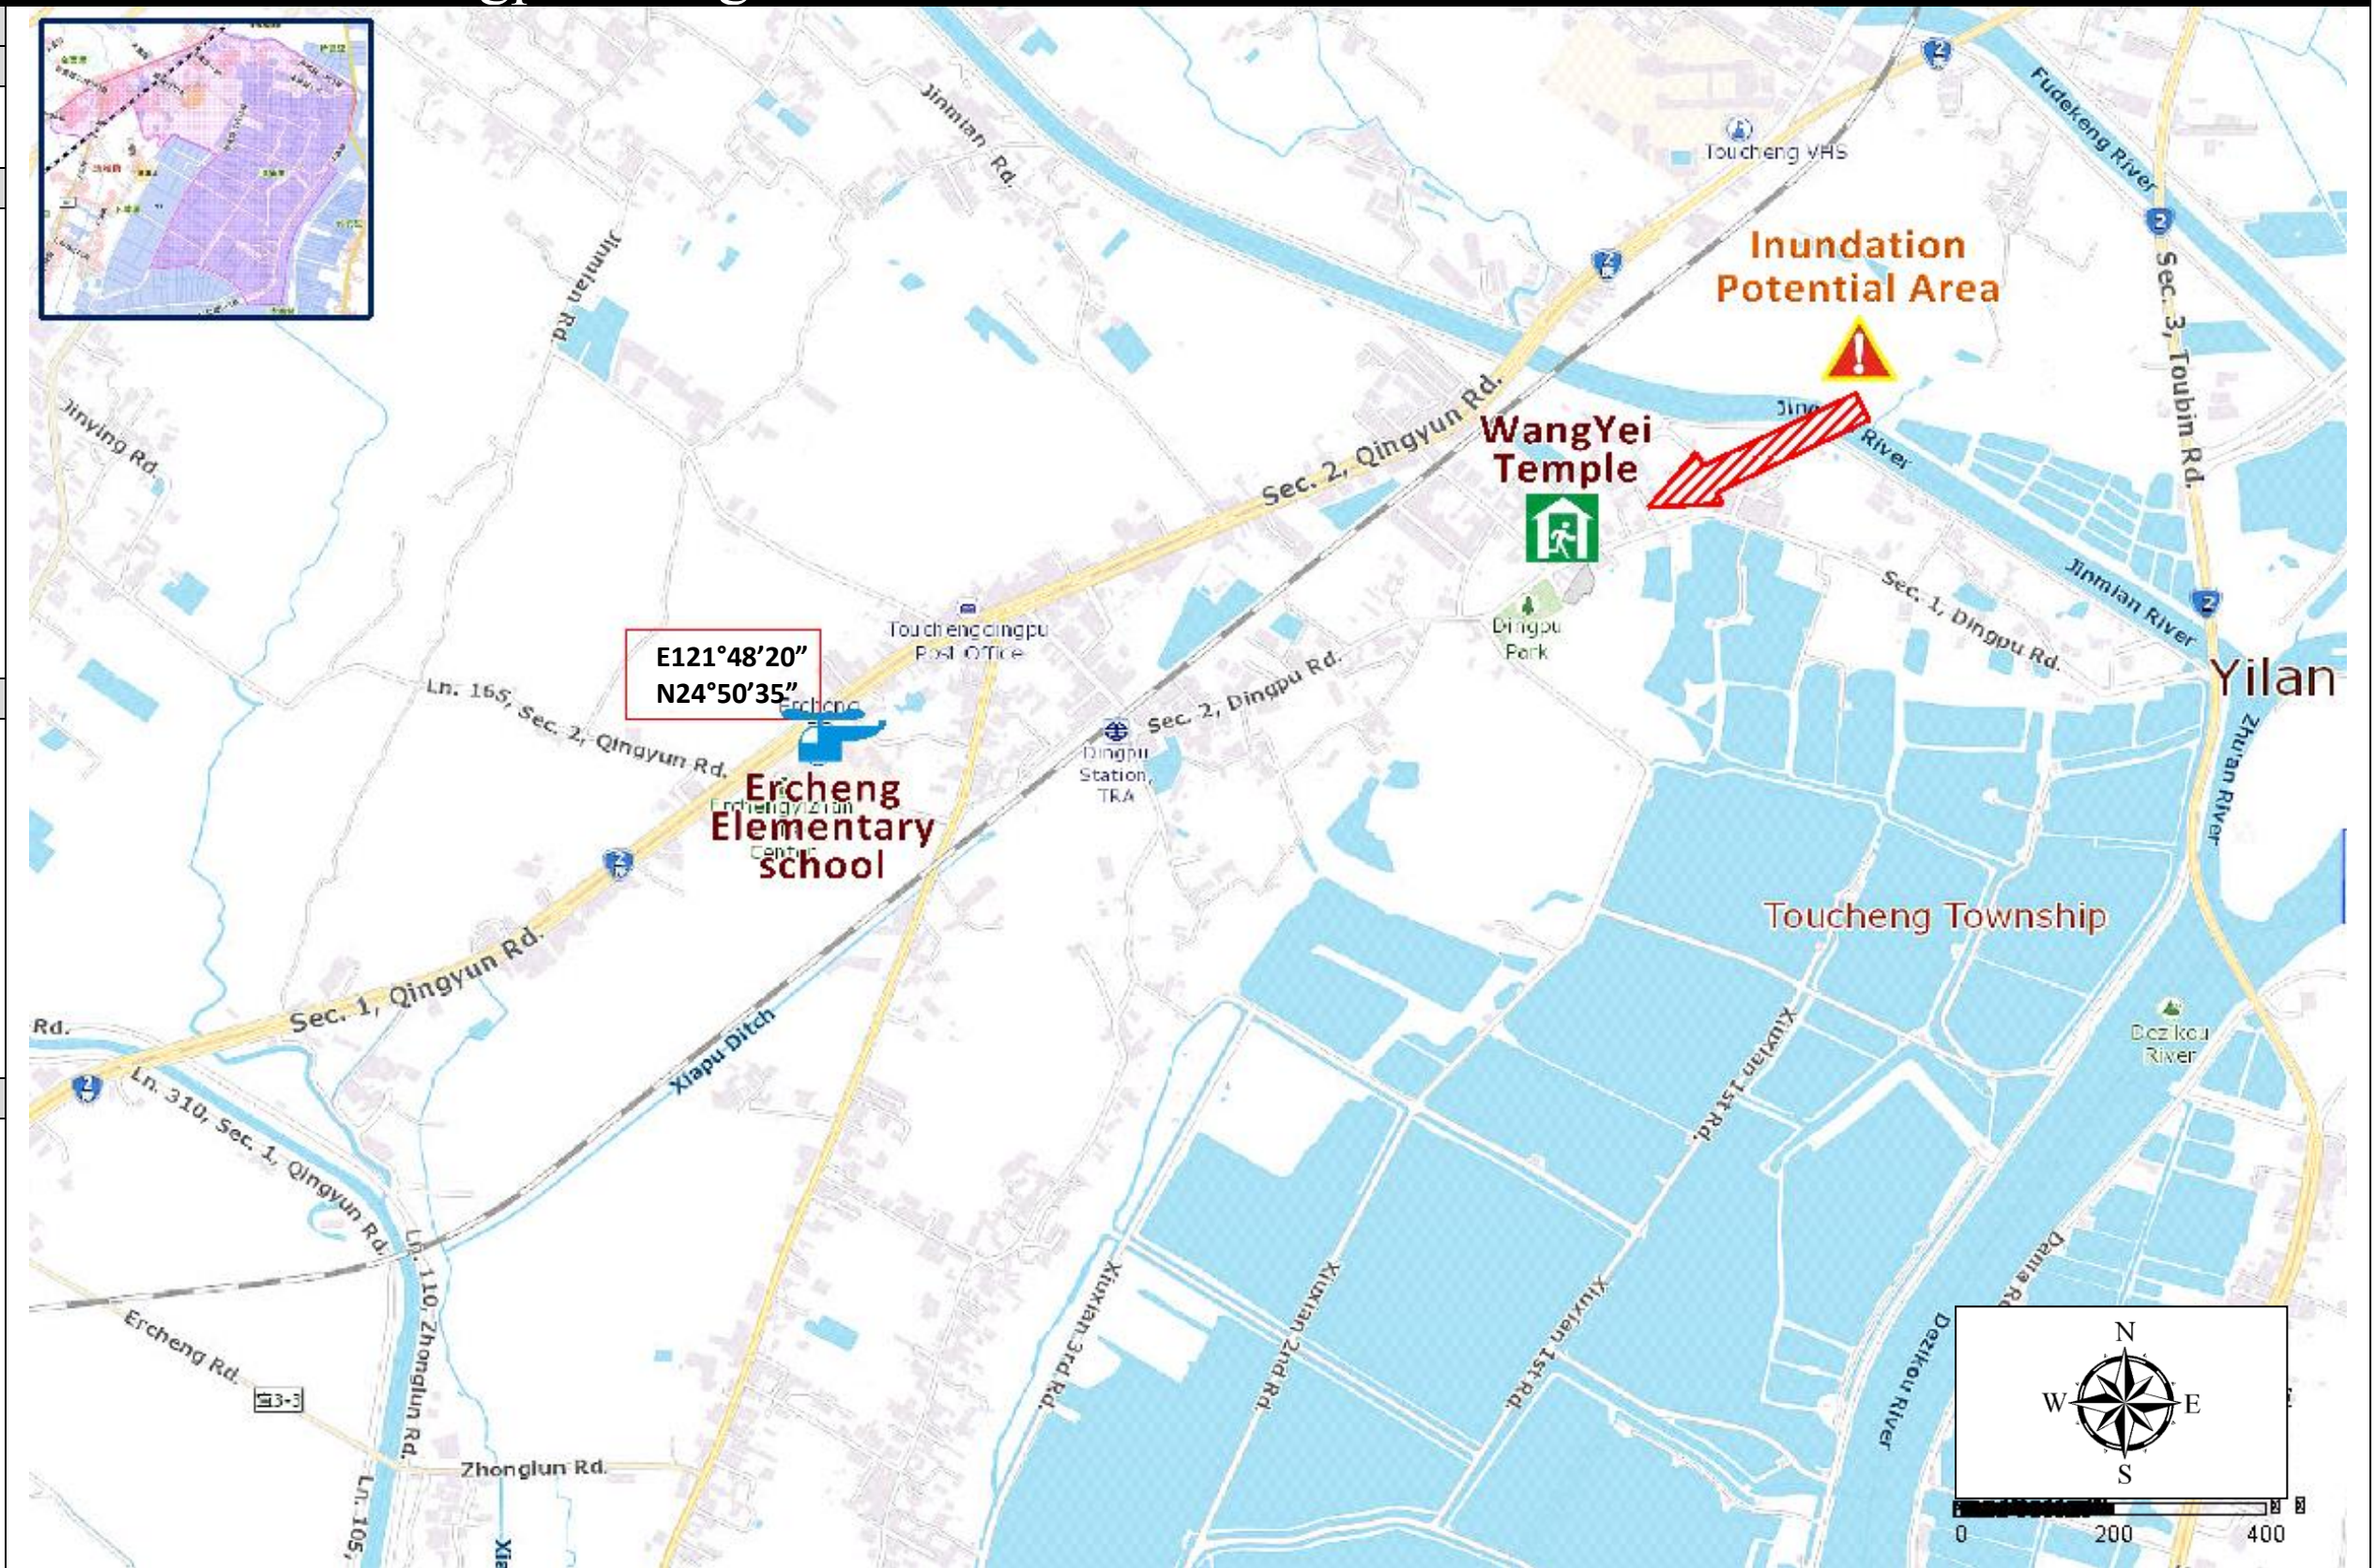

Dingpu Village Evacuation Route

No.1000204-020

DPR Info. List
Dingpu Vil. Info.
Population: 1,480
Disaster Response Unit
1. Toucheng Emergency Operation Center Tel: 03-9779011
2. Chief of Village: 宋來泉 SUNG LAI CHUAN Cell: 0932-695838
3. Ercheng Police station Tel: 03-9882654
4. Toucheng Fire Branch Tel: 03-9771044
5. Police 110, FD 119
6. Road Department Tel: 03-9882058

Shelters
WangYei Temple
Area: 139square meters
Cap.: 29ppl.
Addr.: 250, Sec. 1, Dingpu Rd.
Contact: 莊妙玲
ZHUANG MIAO LING
Tel: 03-9772371

Made by Yilan County Fire Dep.
Toucheng Township Office
January, 2023

Legend	Disaster relevant		Facility	
	Evac. Direction	Disaster warning sign spot	Indoor Shelter	Disaster category