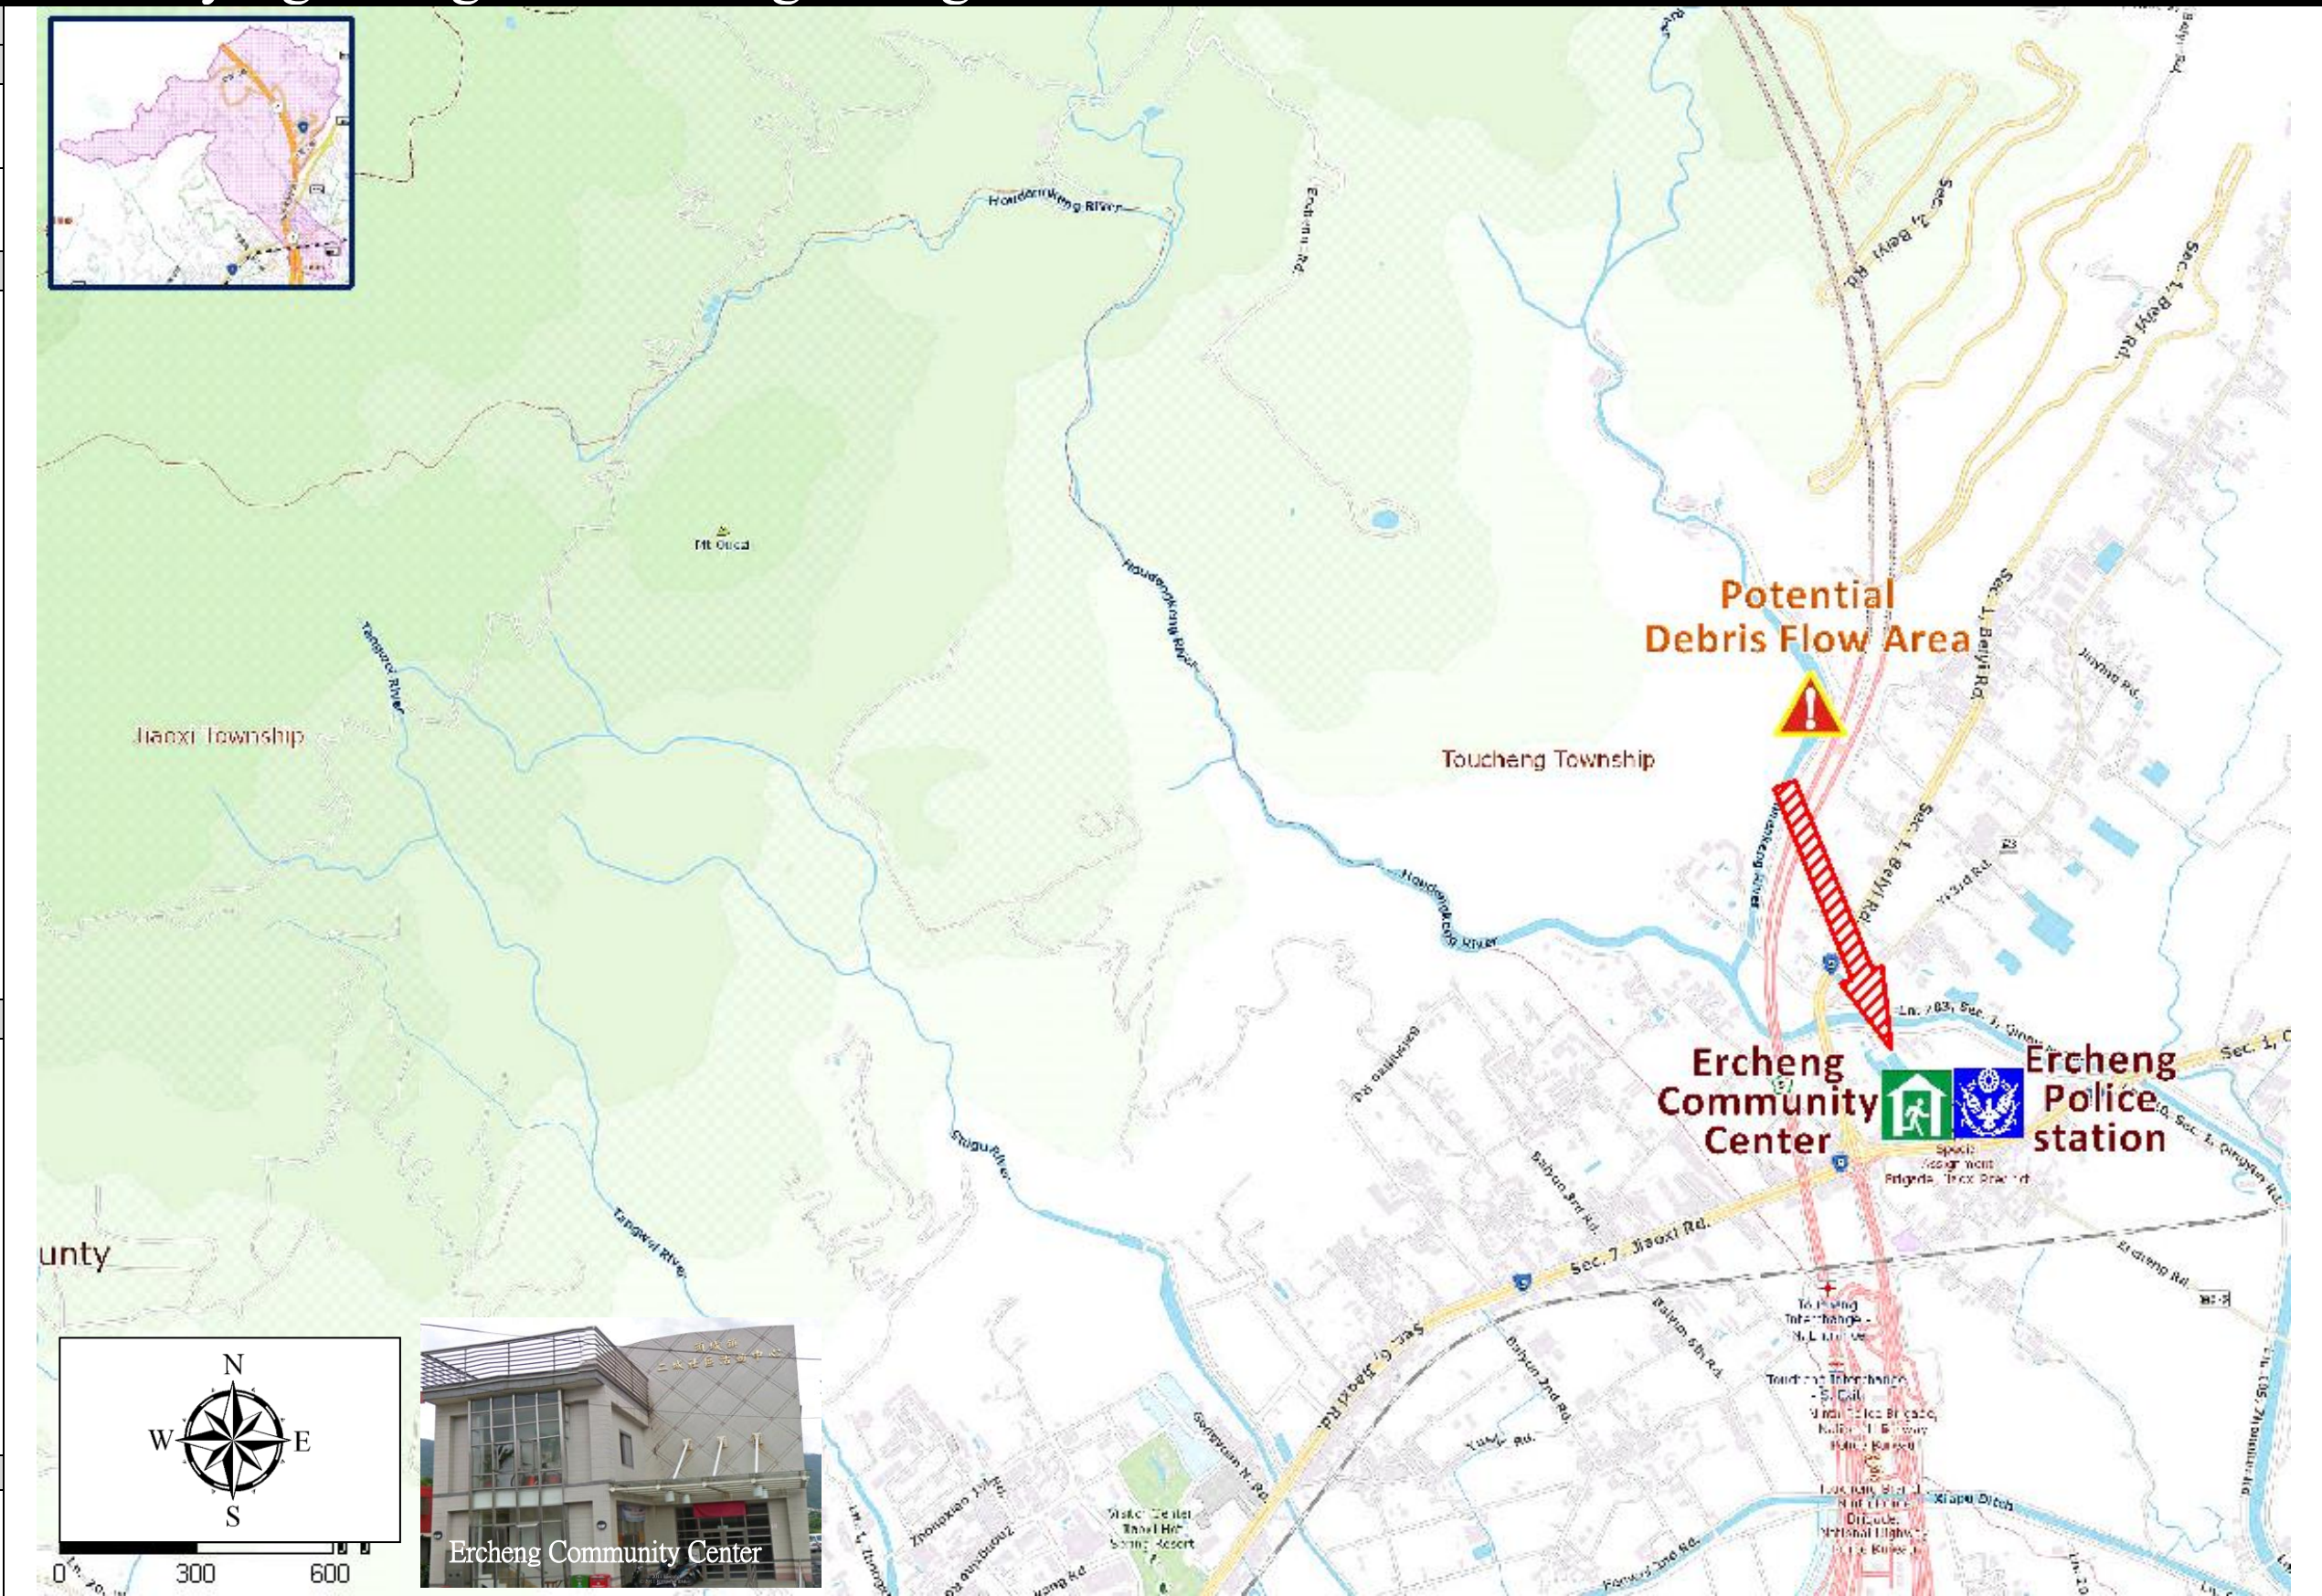

Jinying Village & Ercheng Village Evacuation Route

No.1000204-019

DPR Info. List
Vil. Info.
Jinying Village' s population: 799
Ercheng Village' s population: 1,245
Disaster Response Unit
1. Toucheng Emergency Operation Center Tel: 03-9779011
2. Chief of Jinying Village: 林漢龍 LIN HAN LONG Tel: 03-9773029 Cell: 0935-577784
3. Chief of Ercheng Village: 張金連 ZHANG JIN LIAN Tel: 03-9886233 Cell:0928-072558
4. Ercheng Police station Tel: 03-9882654
5. Toucheng Fire Branch Tel: 03-9771044
6. Police 110, FD 119
7. Road Department Tel: 03-9882058

DPR Info.
1. Soil&Water Conserv,Bureau http://246.swcb.gov.tw/
2. Water Resource Agency http://www.wra.gov.tw/
3. Central Weather Bureau http://www.cwb.gov.tw/
4. Yilan County FD http://fire.e-land.gov.tw/
5. Toucheng Township Office http://www.toucheng.e-land.gov.tw/

Shelters
Ercheng Community Center Area: 555square meters Cap.: 117ppl. Addr.: 143, Sec. 1, Qingyun Rd. Contact: 莊妙玲 ZHUANG MIAO LING Tel: 03-9772371

Legends	Disaster relevant	Facility
---------	-------------------	----------

Made by Yilan County Fire Dep.
Toucheng Township Office
January, 2023

Evac. Direction

Disaster warning sign spot

Indoor Shelter

Disaster category

Police station