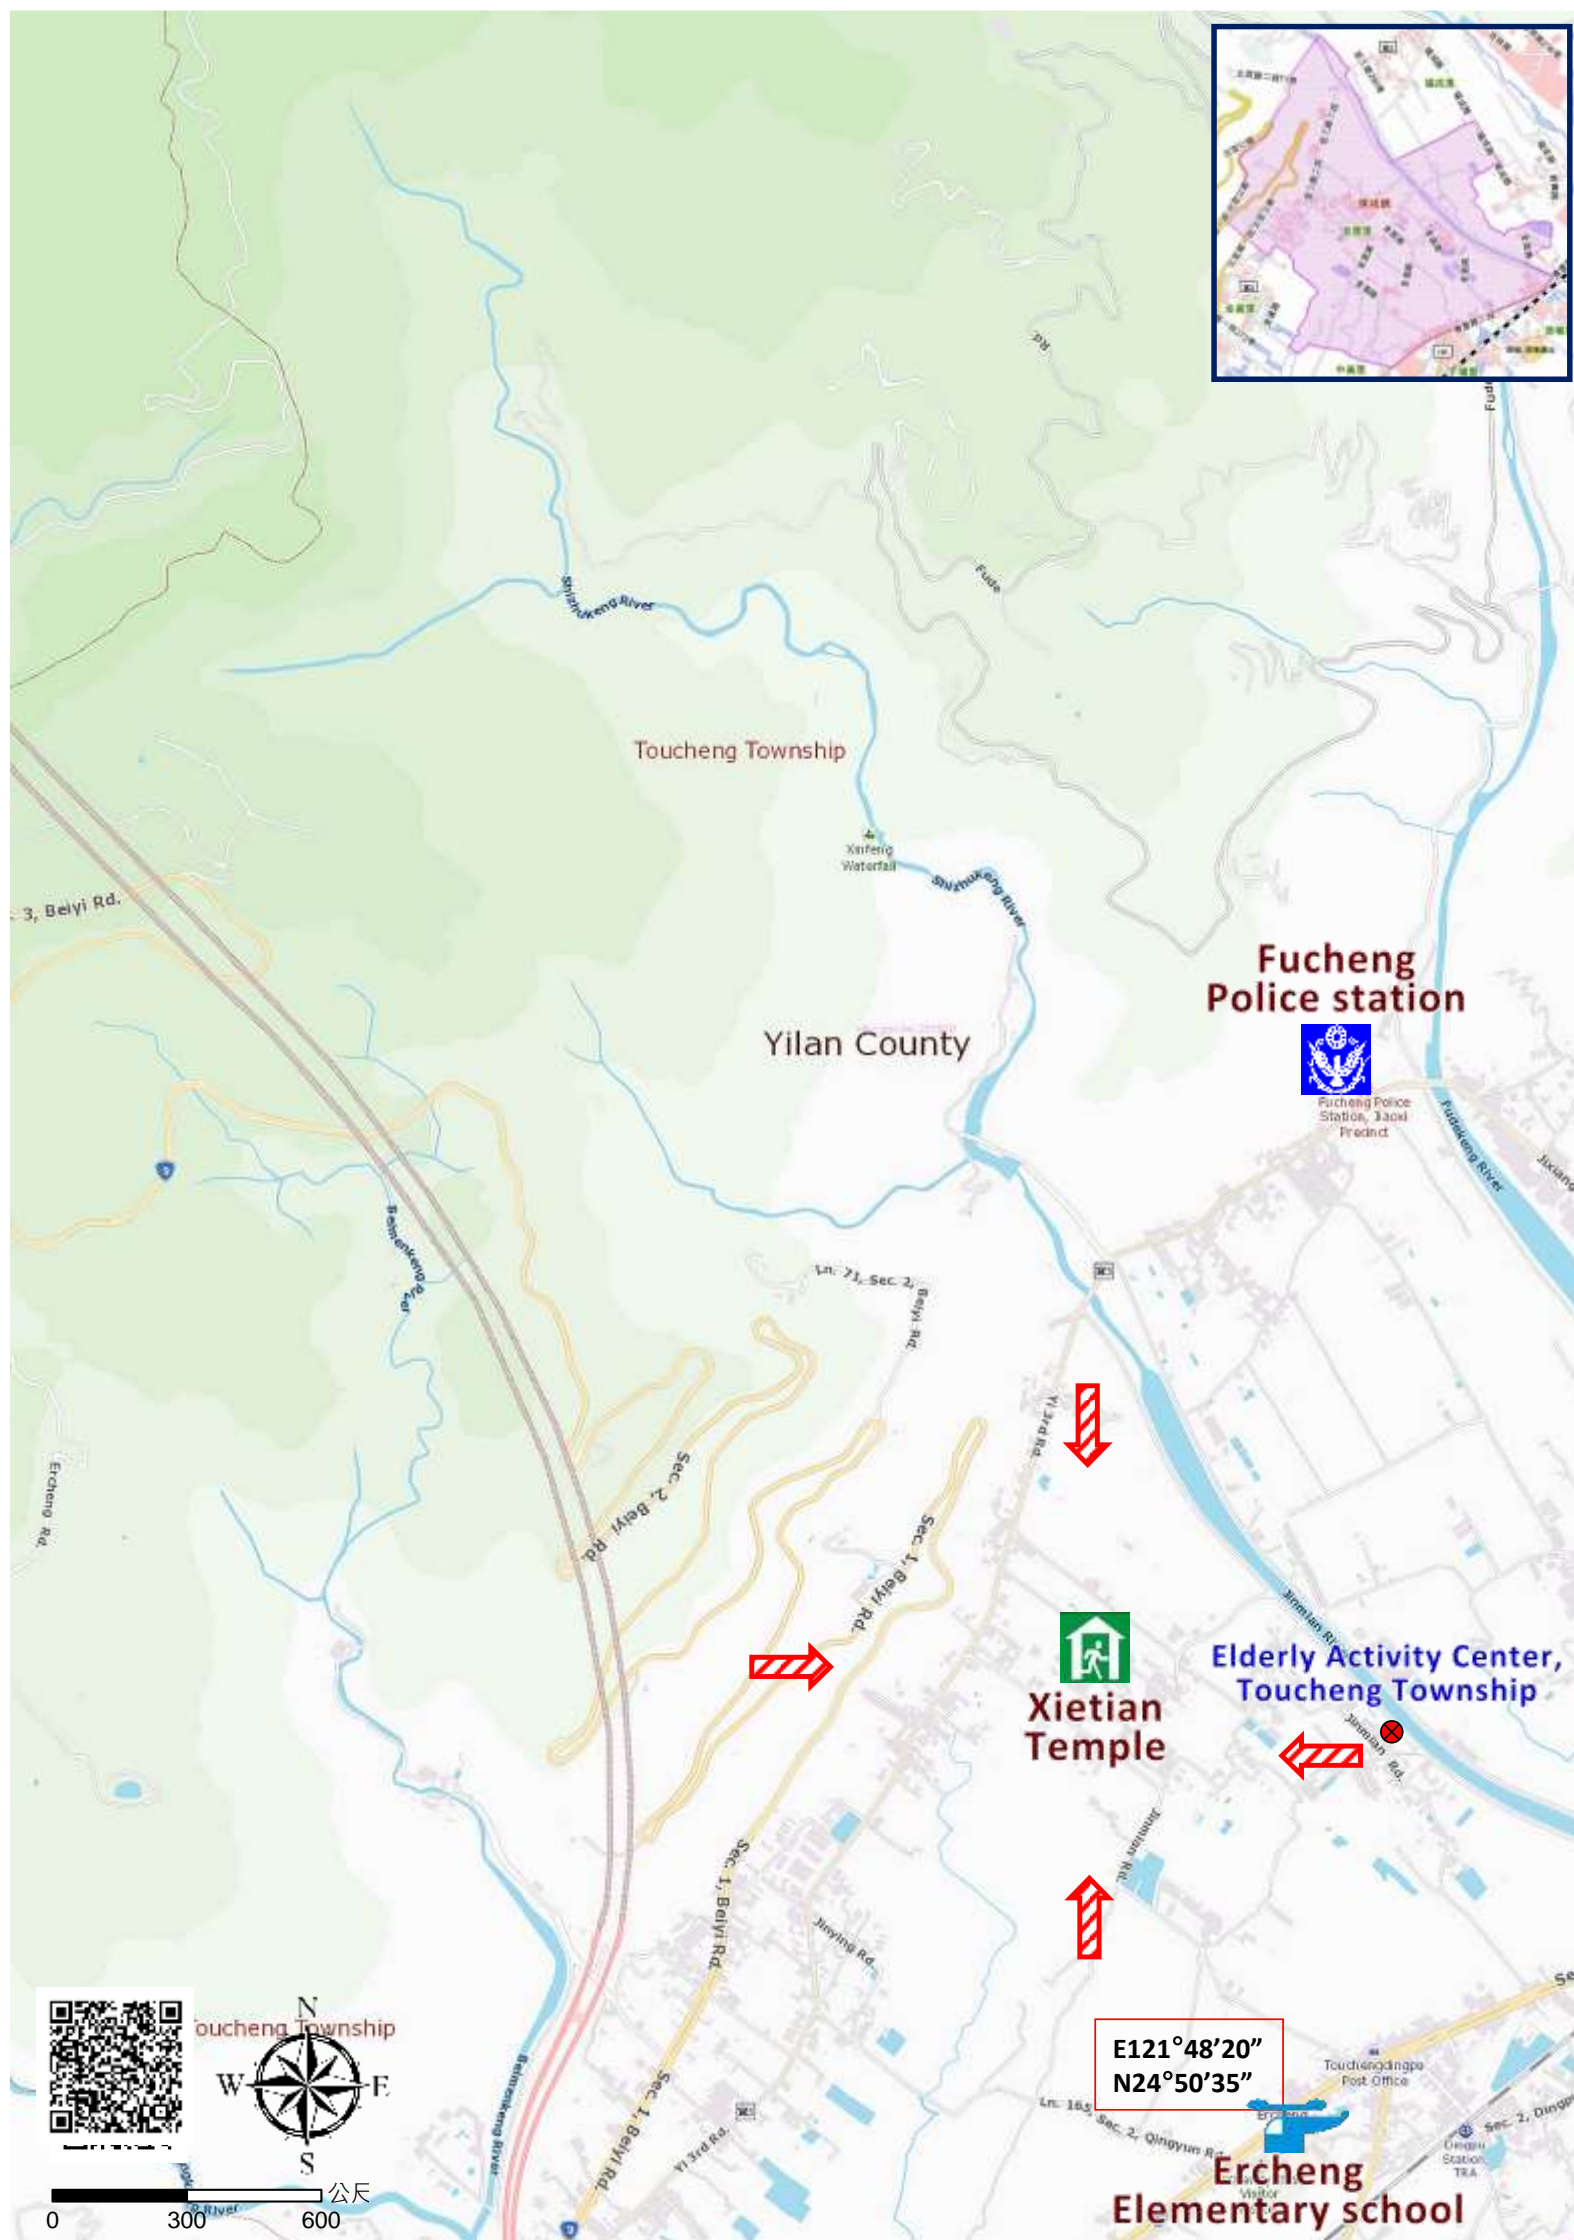

Jinmian Village Evacuation Route

No.1000204-018

DPR Info. List

Vil. Info.

Disaster Response Unit

1. Toucheng Emergency Operation Center Tel: 03-9779011
2. Chief of Village: 劉榮華
LIU RONG HUA Tel: 03-9778785
Cell:0918-936811
3. Fucheng Police station
Tel: 03-9771896
4. Toucheng Fire Branch
Tel: 03-9771044
5. Police 110, FD 119
6. Road Department
Tel: 03-9882058

DPR Info.

1. Soil&Water Conserv,Bureau
<http://246.swcb.gov.tw/>
2. Water Resource Agency
<http://www.wra.gov.tw/>
3. Central Weather Bureau
<http://www.cwb.gov.tw/>
4. Yilan County FD
<http://fire.e-land.gov.tw/>
5. Toucheng Township Office
<http://www.toucheng.e-land.gov.tw/>

Shelters

Xietian Temple
Area: 200square meters
Cap.: 42ppl.
Addr.: 354, Jinmian Rd.
Tel: 03-9771206

Second Shelters :
Elderly Activity Center, Toucheng Township

Made by Yilan County Fire Dep.
January, 2020

Legends	Disaster relevant		Facility		
	Evac. Direction	Disaster warning sign spot	Indoor Shelter	Disaster category	Police station