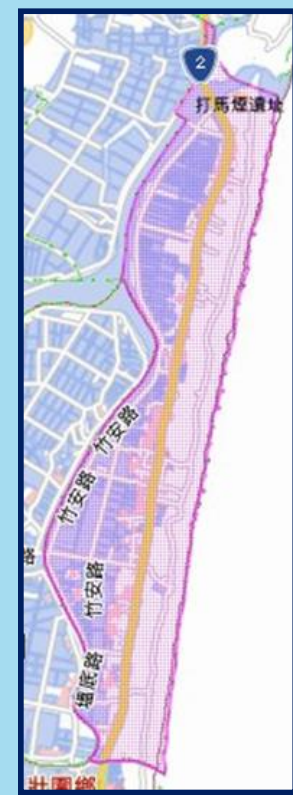

# Zhu'an Village Evacuation Route

No.1000204-014

DPR Info. List

Vil. Info.

Disaster Response Unit

1. Toucheng Emergency Operation Center Tel: 03-9779011
2. Chief of Village: 莊蔭 ZHUANG YIN Tel: 03-9778445 Cell:0937-963378
3. Toucheng Police station Tel: 03-9771125
4. Toucheng Fire Branch Tel: 03-9771044
5. Police 110, FD 119
6. Road Department Tel: 03-9882058

DPR Info.

1. Soil&Water Conserv,Bureau <http://246.swcb.gov.tw/>
2. Water Resource Agency <http://www.wra.gov.tw/>
3. Central Weather Bureau <http://www.cwb.gov.tw/>
4. Yilan County FD <http://fire.e-land.gov.tw/>
5. Toucheng Township Office <http://toucheng.e-land.gov.tw/>

Shelters

Zhu'an Elementary school  
 Area: 440square meters  
 Cap.: 93ppl.  
 Addr.: 601, Sec. 1, Toubin Rd.  
 Tel: 03-9771178

Made by Yilan County Fire Dep.  
 Toucheng Township Office  
 January, 2021