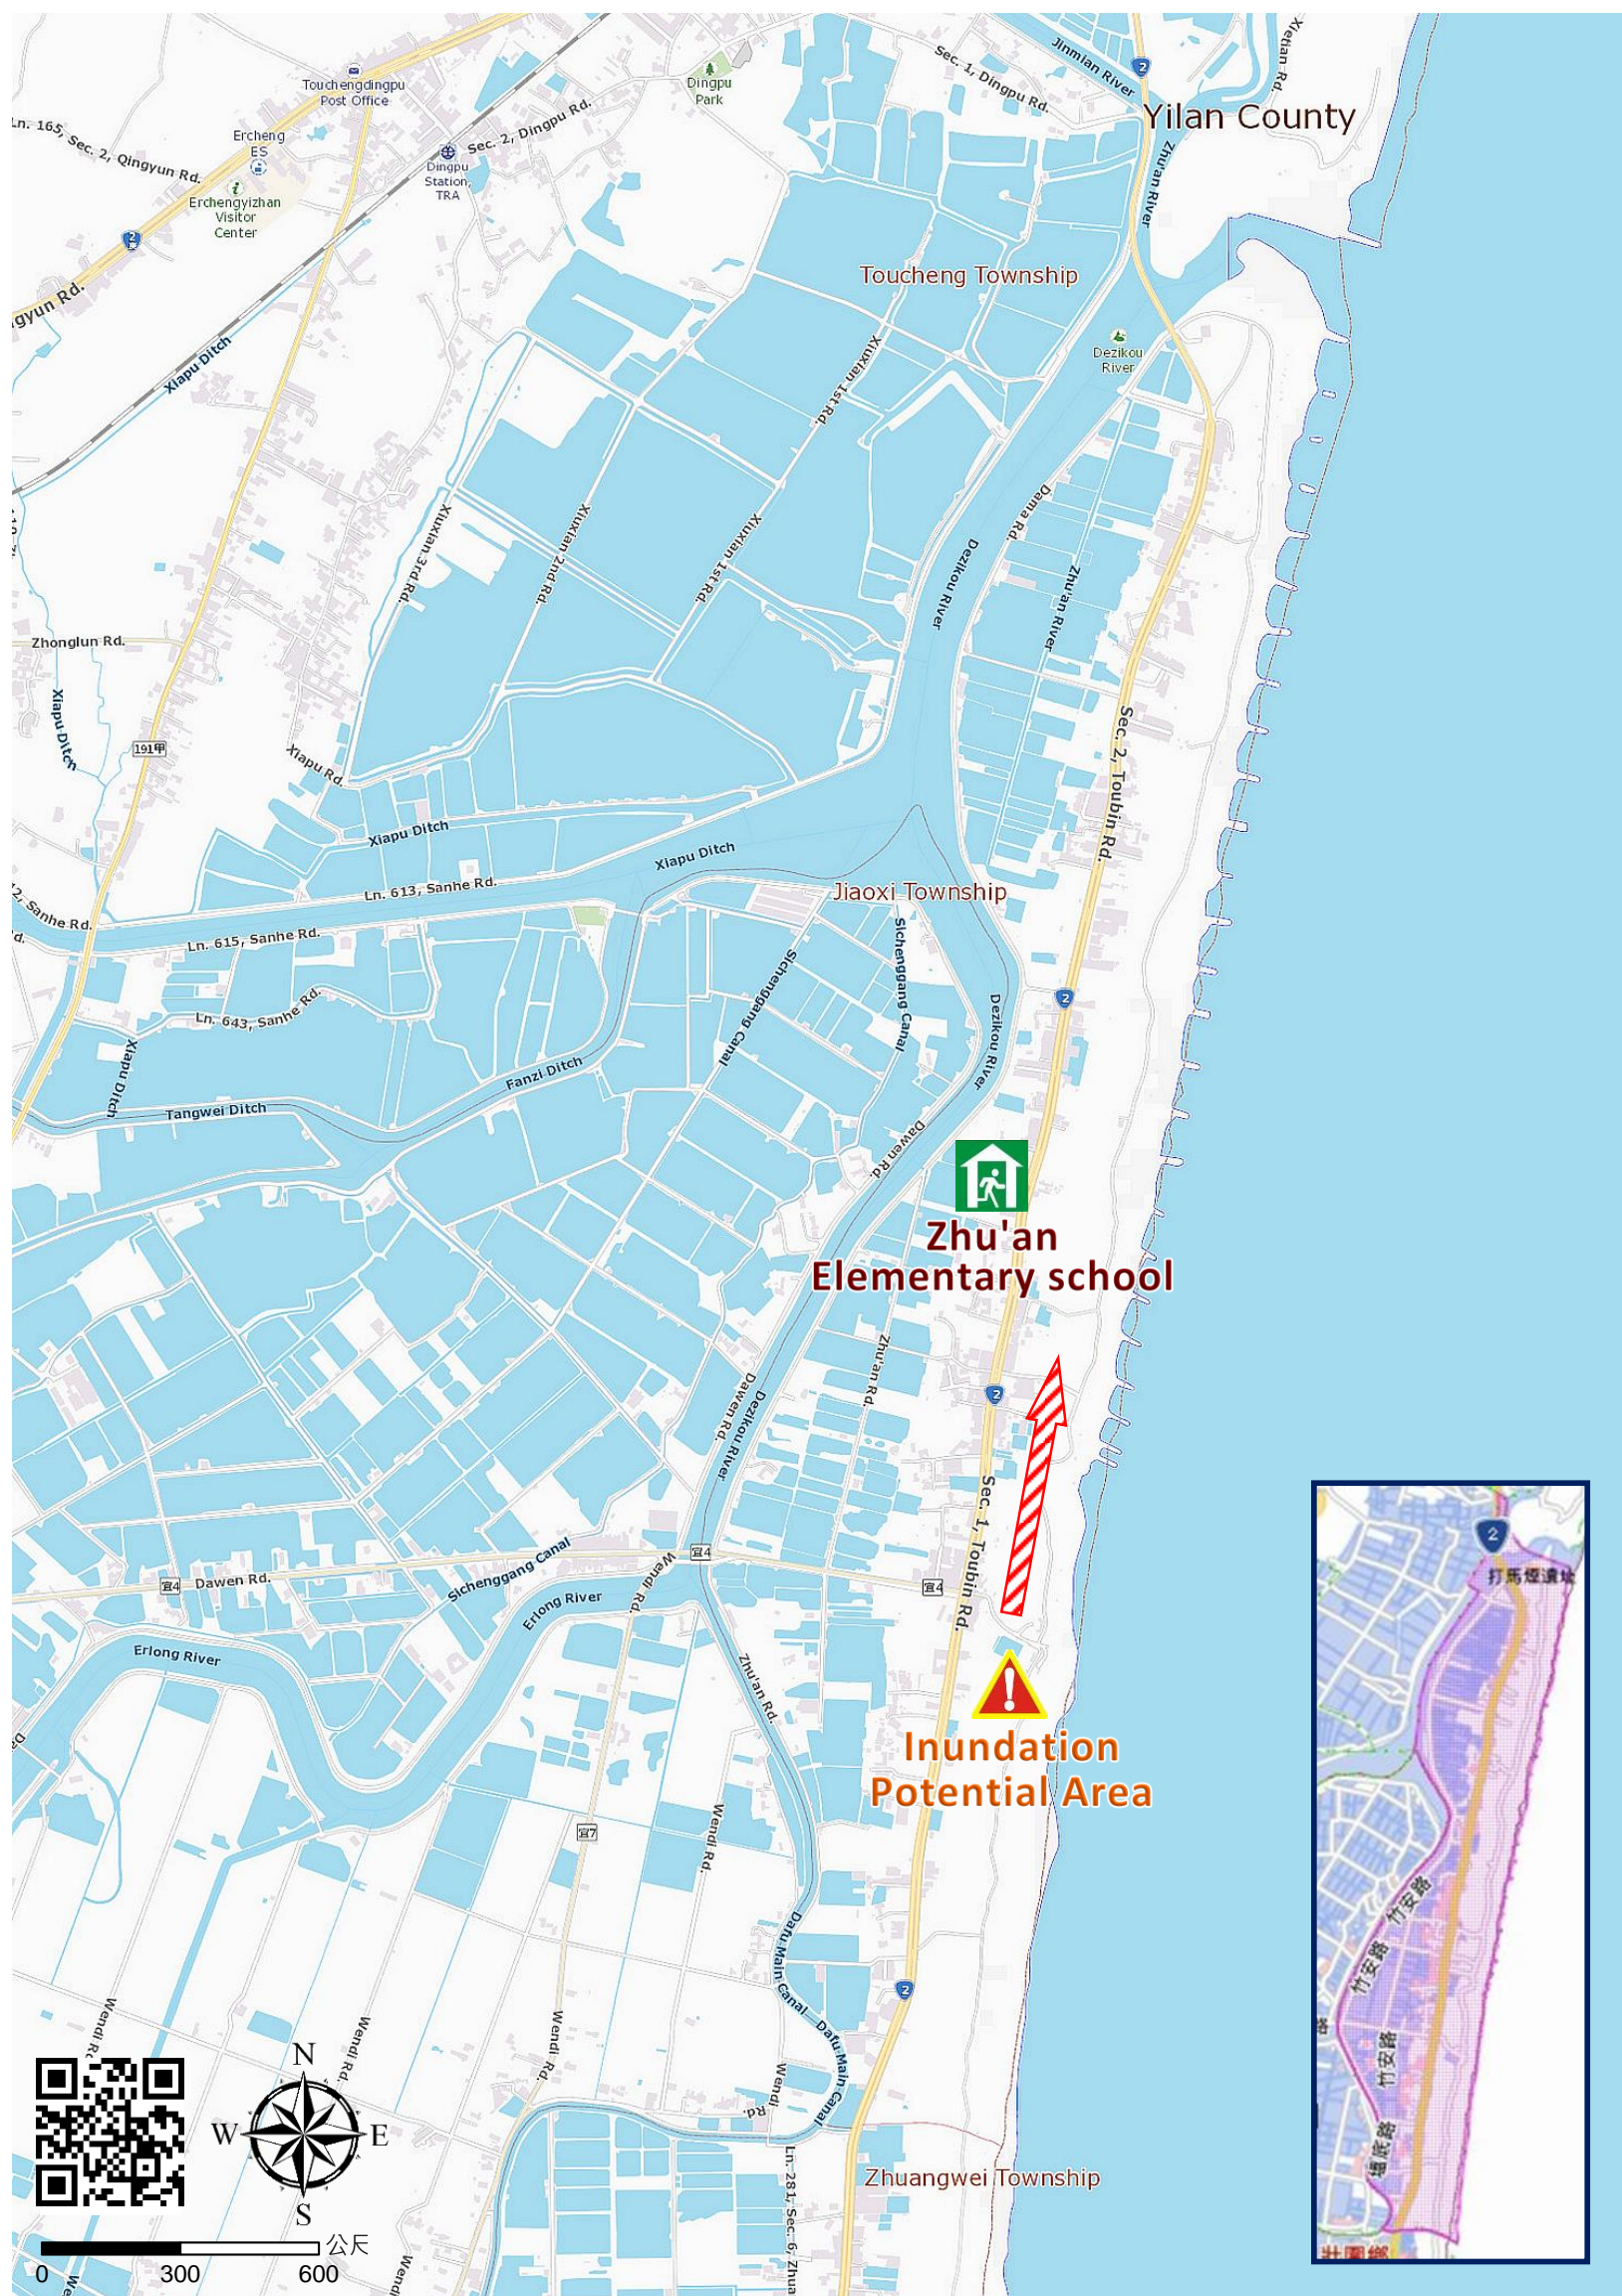

# Zhu'an Village Evacuation Route

No.1000204-014

DPR Info. List

Vil. Info.

Disaster Response Unit

1. Toucheng Emergency Operation Center Tel: 03-9779011
2. Chief of Village: 莊蔭 ZHUANG YIN Tel: 03-9778445 Cell:0937-963378
3. Toucheng Police station Tel: 03-9771125
4. Toucheng Fire Branch Tel: 03-9771044
5. Police 110, FD 119
6. Road Department Tel: 03-9882058

Shelters

Zhu'an Elementary school  
 Area: 440square meters  
 Cap.: 93ppl.  
 Addr.: 601, Sec. 1, Toubin Rd.  
 Tel: 03-9771178

Made by Yilan County Fire Dep.  
 Toucheng Township Office  
 January, 2021