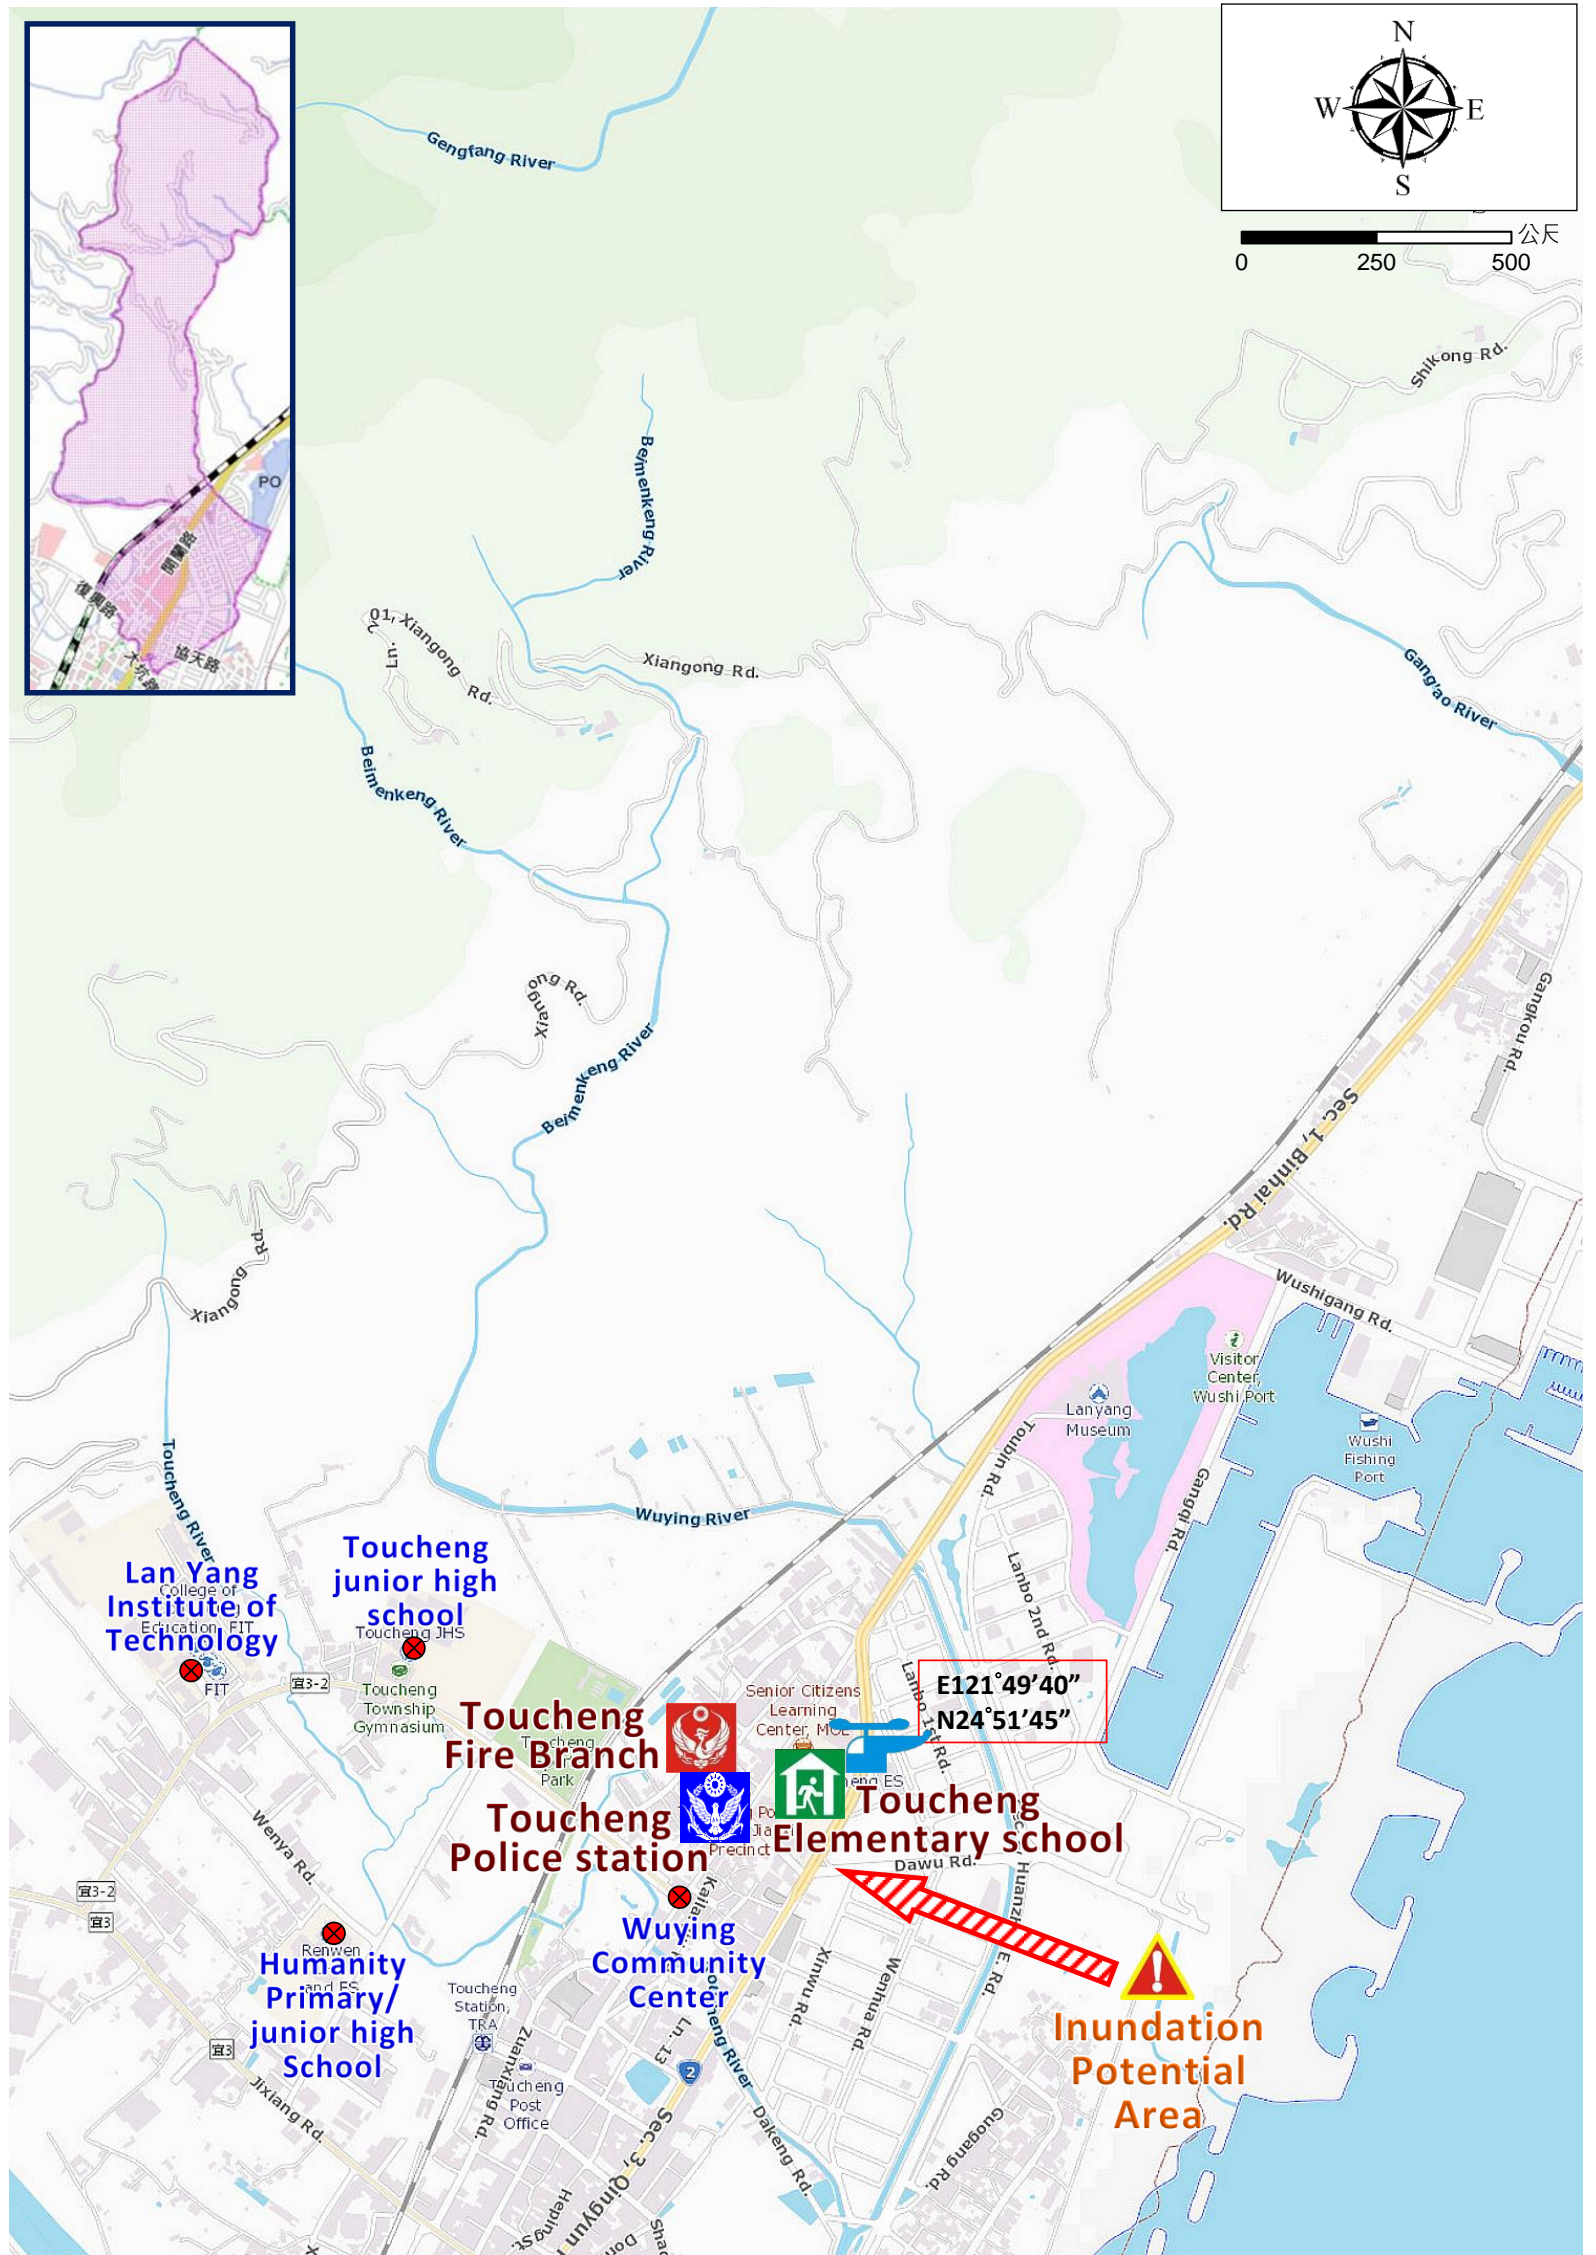

# Wuying Village Evacuation Route

No.1000204-008

DPR Info. List
Wuying Vil. Info.
Population: 1,866
Disaster Response Unit
1. Toucheng Emergency Operation Center Tel: 03-9779011
2. Chief of Village: 游國添 YOU GUO TIAN Tel: 03-9777833 Cell:0910-954600
3. Toucheng Police station Tel: 03-9771125
4. Toucheng Fire Branch Tel: 03-9771044
5. Police 110, FD 119
6. Road Department Tel: 03-9882058

DPR Info.
1. Soil&Water Conserv,Bureau <a href="http://246.swcb.gov.tw/">http://246.swcb.gov.tw/</a>
2. Water Resource Agency <a href="http://www.wra.gov.tw/">http://www.wra.gov.tw/</a>
3. Central Weather Bureau <a href="http://www.cwb.gov.tw/">http://www.cwb.gov.tw/</a>
4. Yilan County FD <a href="http://fire.e-land.gov.tw/">http://fire.e-land.gov.tw/</a>
5. Toucheng Township Office <a href="http://www.toucheng.e-land.gov.tw/">http://www.toucheng.e-land.gov.tw/</a>

Shelters
Toucheng Elementary school Area: 1594square meters Cap.: 338ppl. Addr.: 282, Kailan Rd. Contact: 莊妙玲 ZHUANG MIAO LING Tel: 03-9772371

Made by Yilan County Fire Dep.  
Toucheng Township Office  
January, 2023

Legends	Disaster relevant		Facility				
	 Evac. Direction	 Disaster warning sign spot	 Indoor Shelter	 Disaster category	 Fire Branch	 Police station	 Helicopter Landing Zone (WGS84)