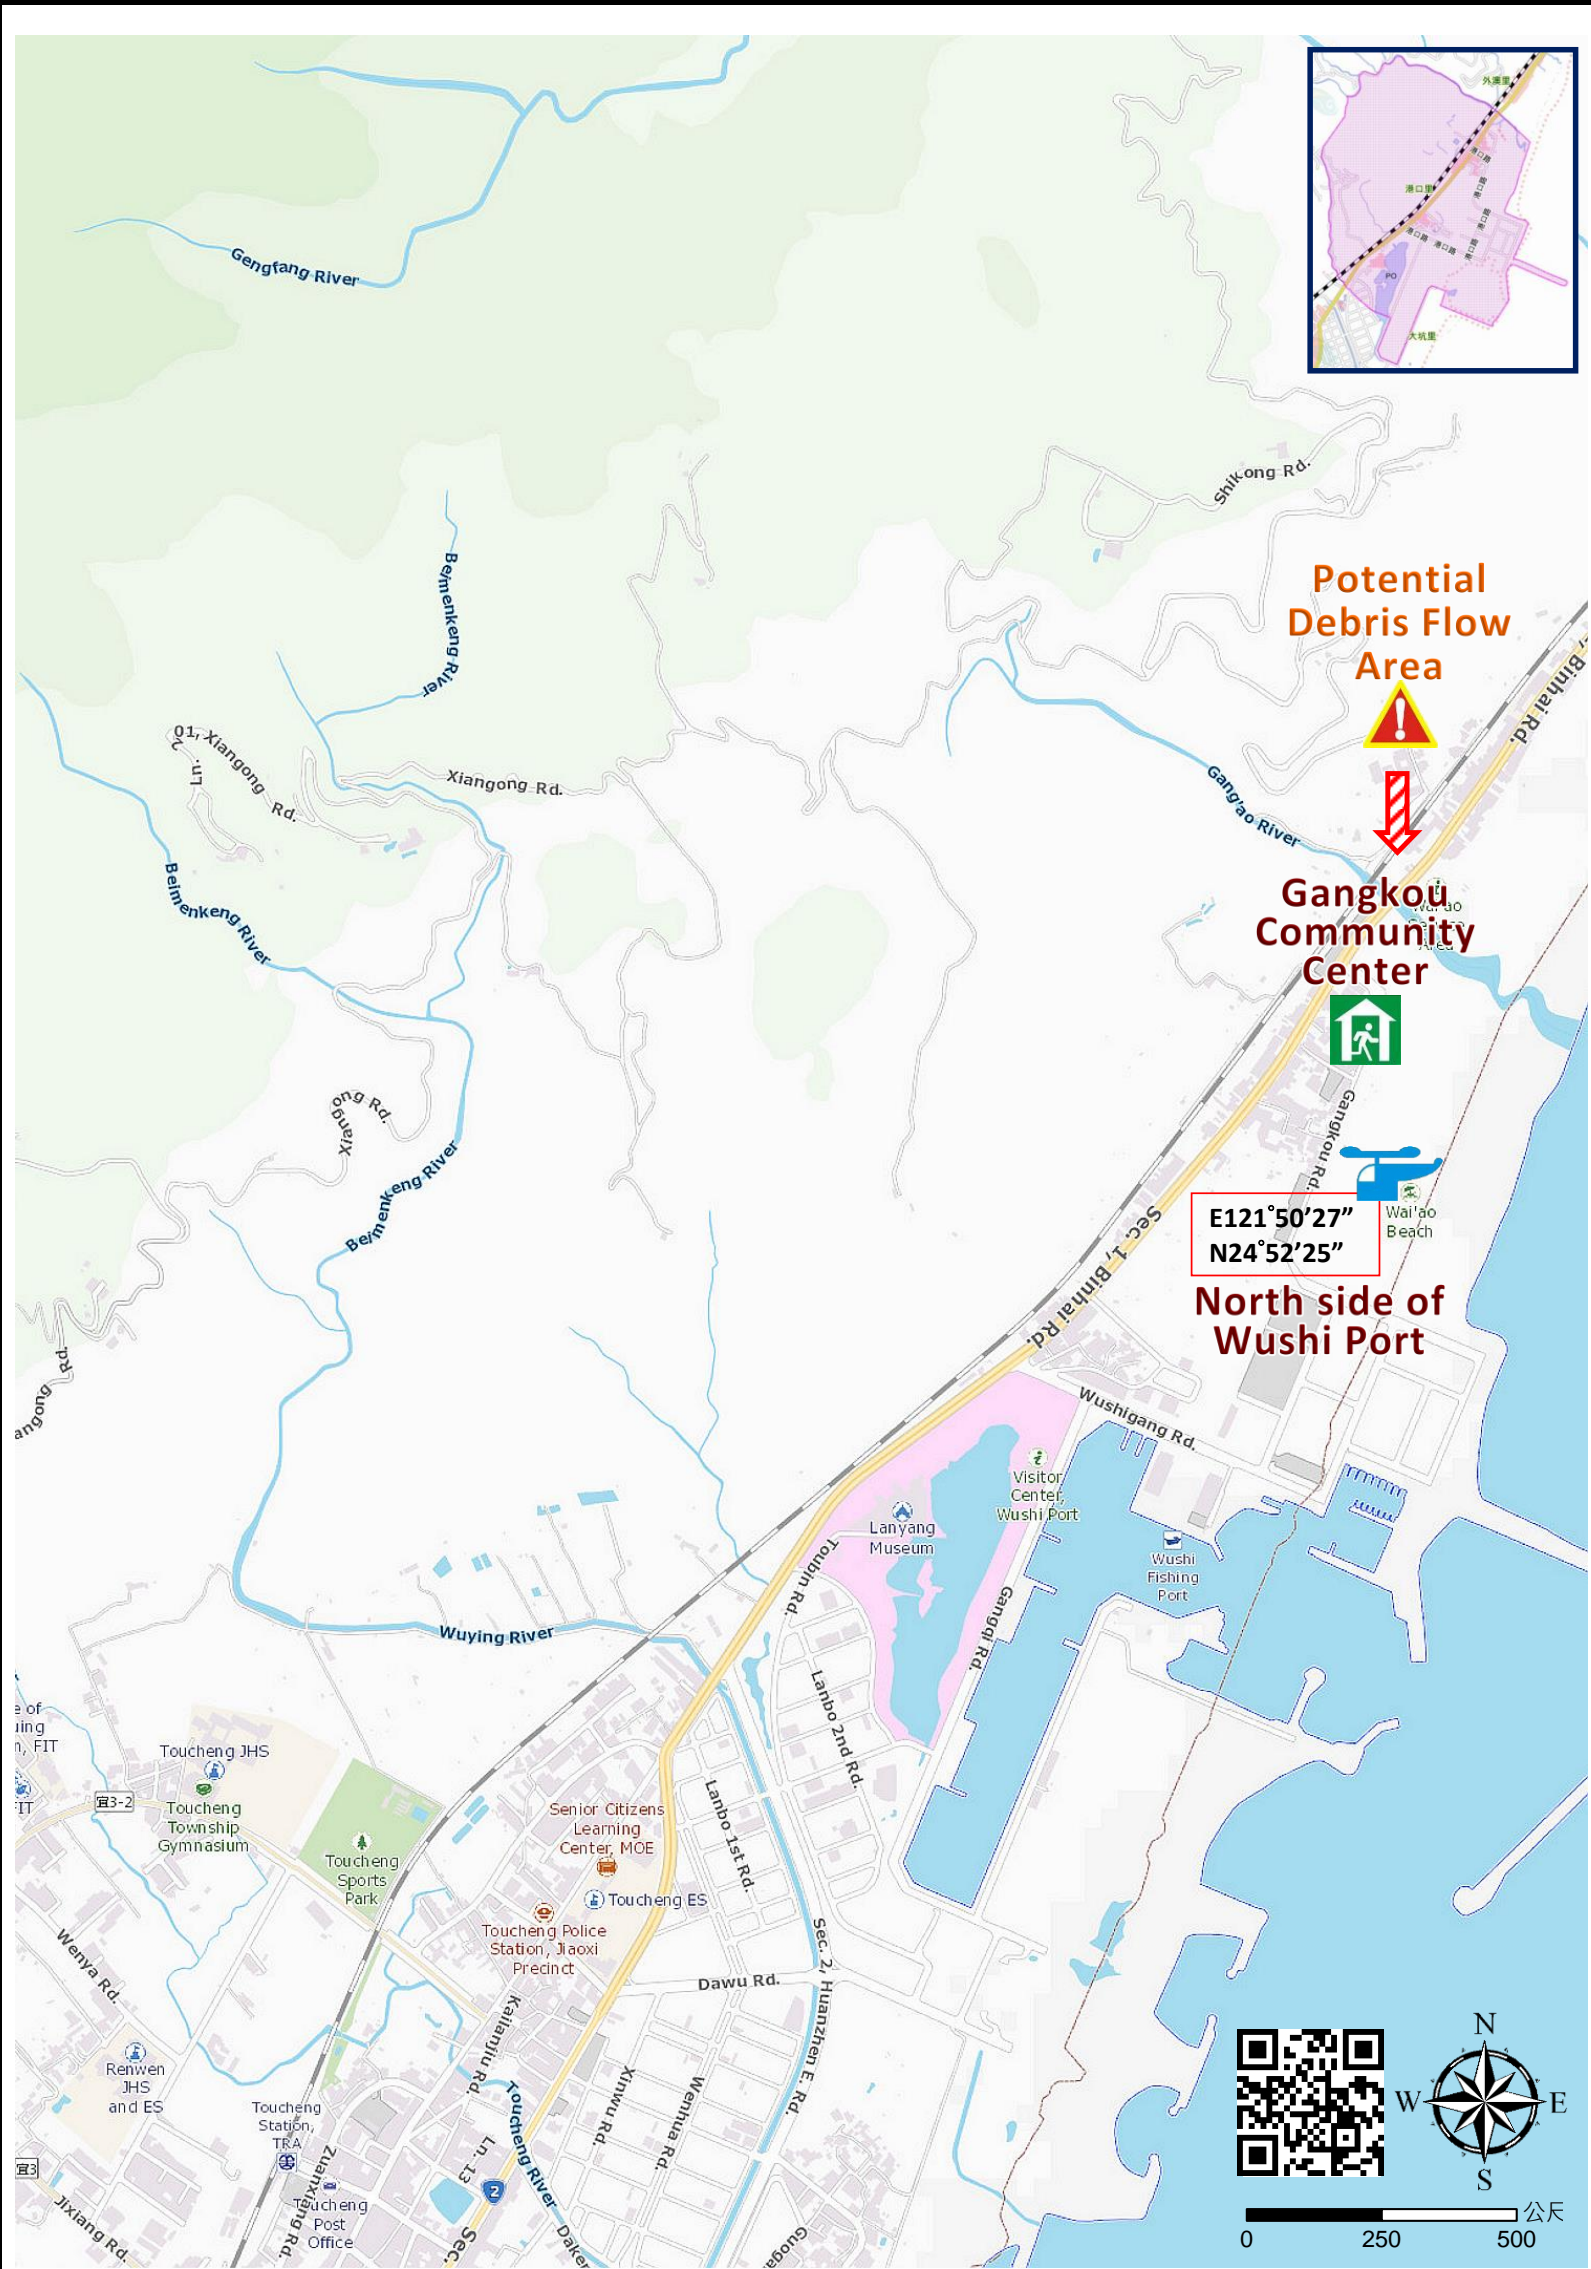

Gangkou Village Evacuation Route

No.1000204-007

DPR Info. List

Vil. Info.

Disaster Response Unit

1. Toucheng Emergency Operation Center Tel: 03-9779011
2. Chief of Village: 李世田
LI SHI TIAN
Cell:0982120568
3. Toucheng Police station
Tel: 03-9771125
4. Toucheng Fire Branch
Tel: 03-9771044
5. Police 110, FD 119
6. Road Department
Tel: 03-9882058

DPR Info.

1. Soil&Water Conserv,Bureau
<http://246.swcb.gov.tw/>
2. Water Resource Agency
<http://www.wra.gov.tw/>
3. Central Weather Bureau
<http://www.cwb.gov.tw/>
4. Yilan County FD
<http://fire.e-land.gov.tw/>
5. Toucheng Township Office
<http://www.toucheng.e-land.gov.tw/>

Shelters

Gangkou Community Center
Area: 317square meters
Cap.: 67ppl.
Addr.: 60-3, Gangkou Rd.
Tel: 03-9775440

Made by Yilan County Fire Dep.
Toucheng Township Office
January, 2021

E121°50'27"
N24°52'25"