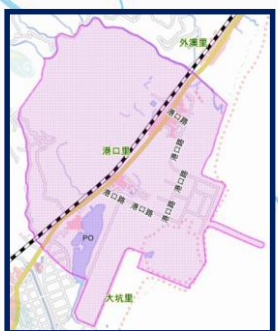

DPR Info.

1. Soil&Water Conserv,Bureau
<http://246.swcb.gov.tw/>
2. Water Resource Agency
<http://www.wra.gov.tw/>
3. Central Weather Bureau
<http://www.cwb.gov.tw/>
4. Yilan County FD
<http://fire.e-land.gov.tw/>
5. Toucheng Township Office
<http://www.toucheng.e-land.gov.tw/>

Shelters

Gangkou Community Center
Area: 317square meters
Cap.: 67ppl.
Addr.: 60-3, Gangkou Rd.
Tel: 03-9775440

Made by Yilan County Fire Dep.
Toucheng Township Office
January, 2021

E121°50'27"
N24°52'25"