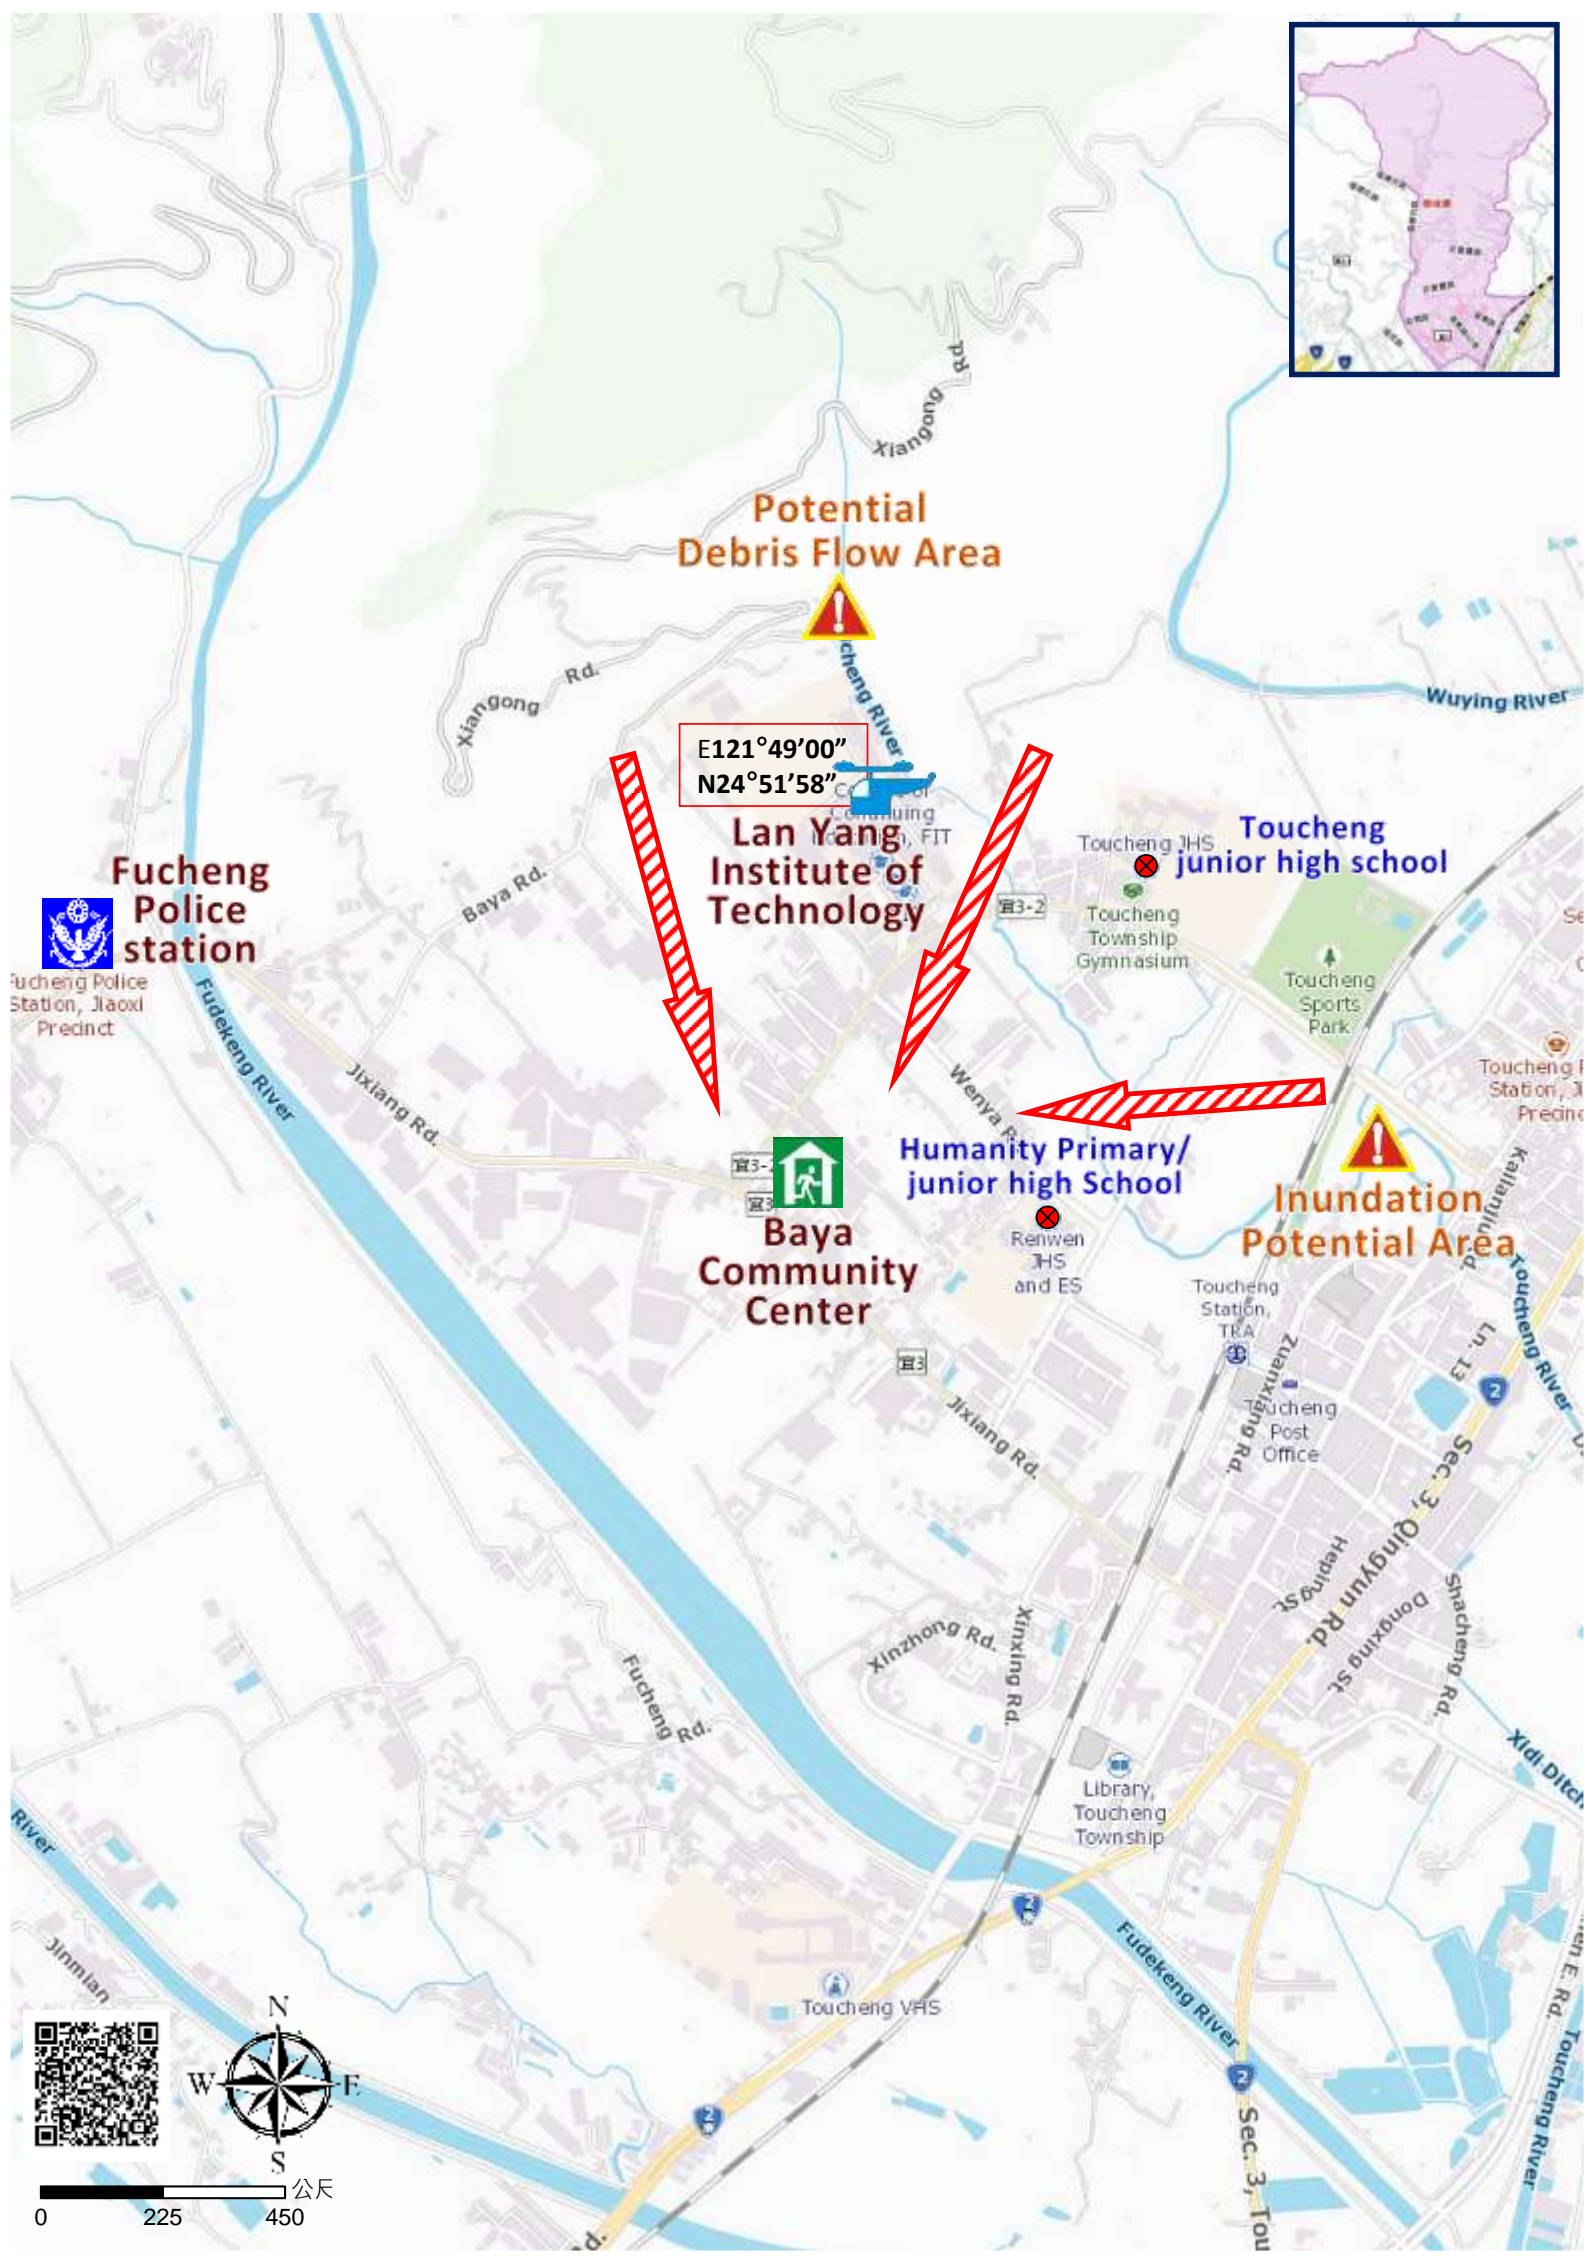

Legends	Disaster relevant		Facility			
	Evac. Direction	Disaster warning sign spot	Indoor Shelter	Disaster category	Police station	Helicopter Landing Zone (WGS84)