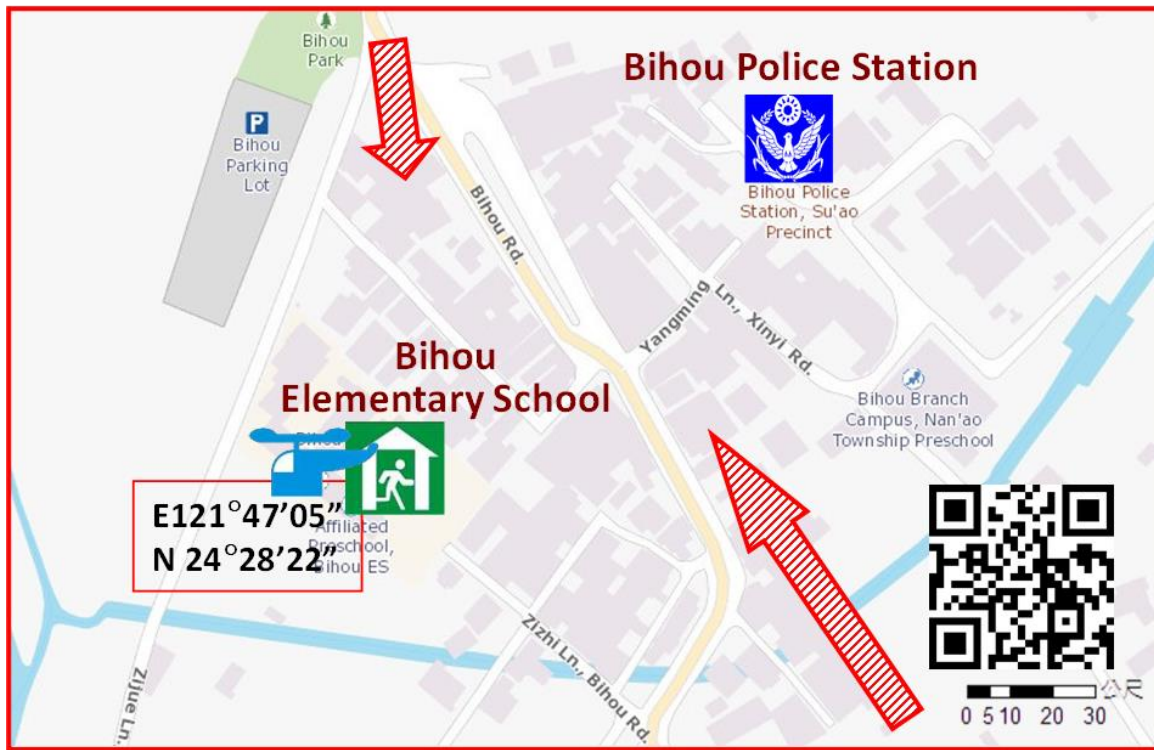

Bihou Village Evacuation Route

No.1000212-002

DPR Info. List

Vil. Info.

Disaster Response Unit

1. Nan'ao Emergency Operation Center
  Tel: 03-9982691
2. Chief of Village 王建国
  WANG JIAN GUO
  Tel:03-9981863
  Cell:0928-740923
3. Bihou Police station
  Tel:03-9981903
  03-9981120
4. Nan'ao Fire Branch
  Tel: 03-9981119
5. Police 110, FD 119
6. Road Department
  Tel: 03-9982161~3

DPR Info.

1. Soil&Water Conserv,Bureau
  <http://246.swcb.gov.tw/>
2. Water Resource Agency
  <http://www.wra.gov.tw/>
3. Central Weather Bureau
  <http://www.cwb.gov.tw/>
4. Yilan County FD
  <http://fire.e-land.gov.tw/>
5. Nan'ao Township Office
  <http://nanao.e-land.gov.tw/>

Shelters

Nan'ao Township Office
Cap.: 30 ppl.
Addr.: 381, Sec. 2, Suhua Rd.
Tel: 03-9981915

Bihou Elementary school covered playground
Area: 200 square meters
Cap.: 43 ppl.
Addr.: 38, Zijue Ln., Bihou Rd.
Tel: 03-9981634

Evac to Nan'ao High School if village shelters are not available

Made by Yilan County Fire Dep.
Nan'ao Township Office
January, 2022

Nan'ao High School
Cap.: 245 ppl.
Addr.: 301, Sec.2 , Suhua Rd.
Tel: 03-9981024