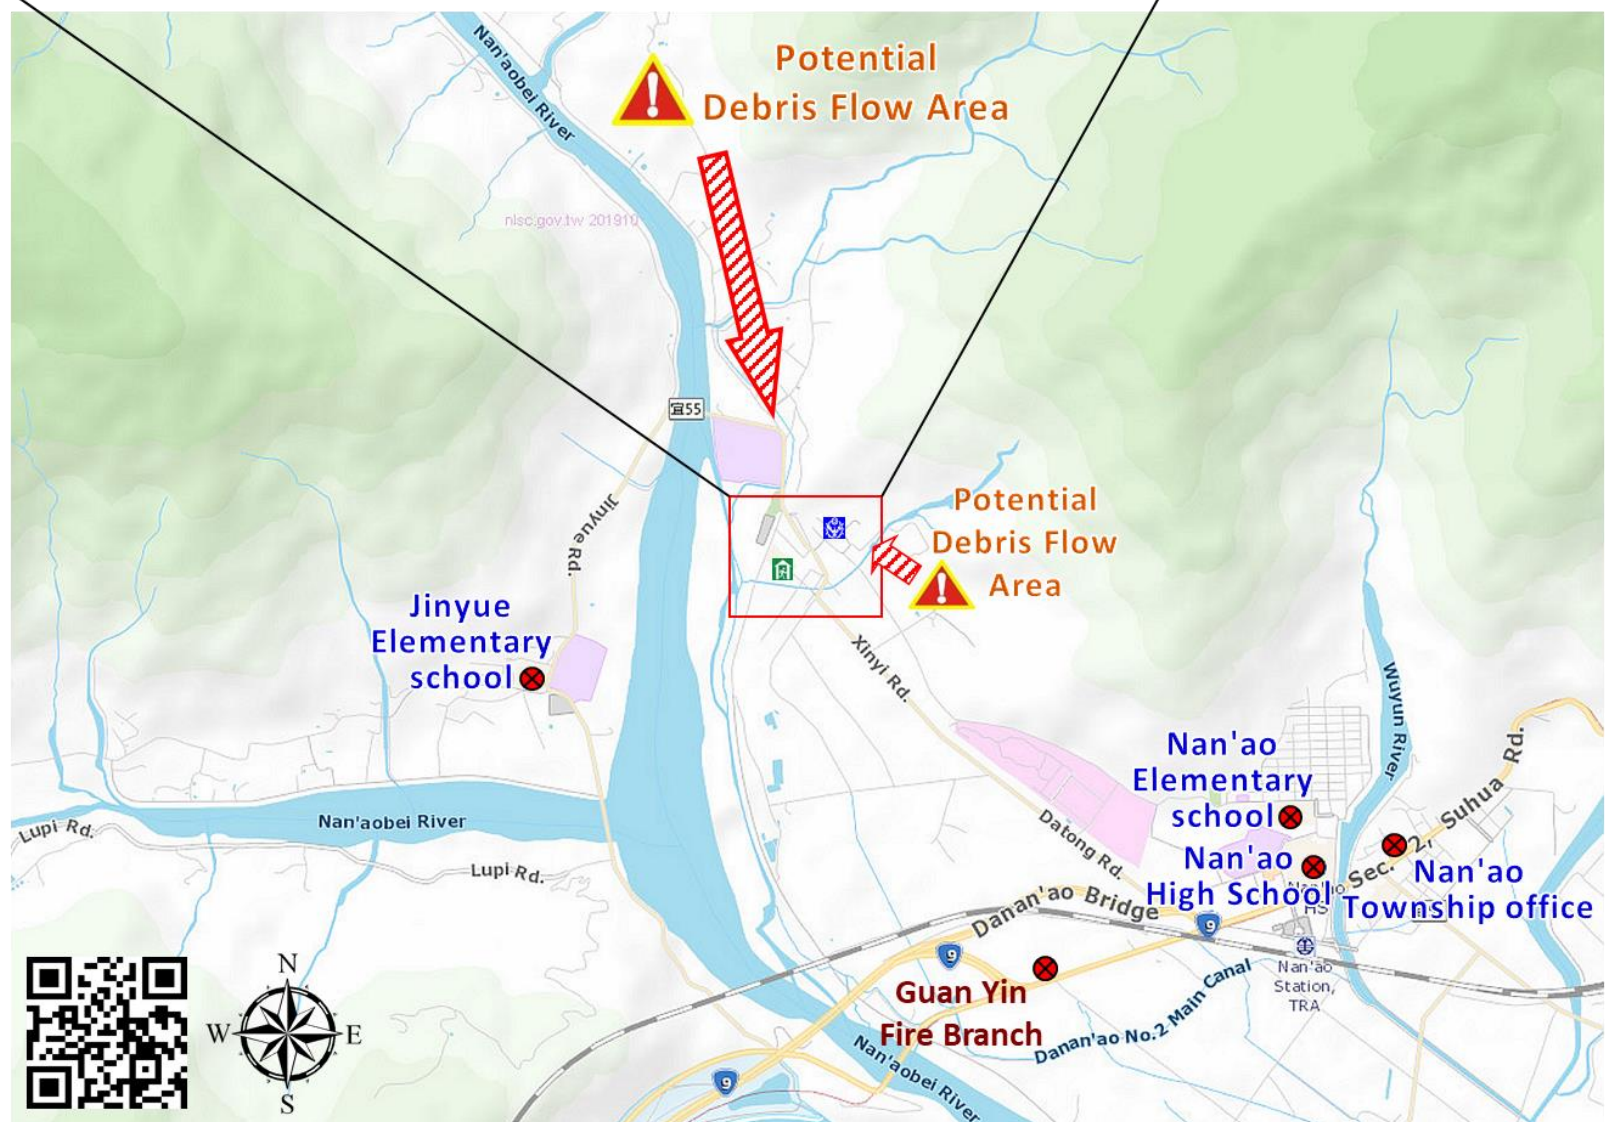

Shelters

Nan'ao Township Office
Cap.: 30 ppl.
Addr.: 381, Sec. 2, Suhua Rd.
Tel: 03-9981915

Bihou Elementary school covered playground
Area: 200 square meters
Cap.: 43 ppl.
Addr.: 38, Zijue Ln., Bihou Rd.
Tel: 03-9981634

Evac to Nan'ao High School if village shelters are not available

Made by Yilan County Fire Dep.
Nan'ao Township Office
January, 2022

Nan'ao High School
Cap.: 245 ppl.
Addr.: 301, Sec.2 , Suhua Rd.
Tel: 03-9981024

Legends	Disaster relevant		Facility			
Evac. Direction	Disaster warning sign spot	Shelters	Disaster category	Fire Branch	Police station	Helicopter Landing Zone