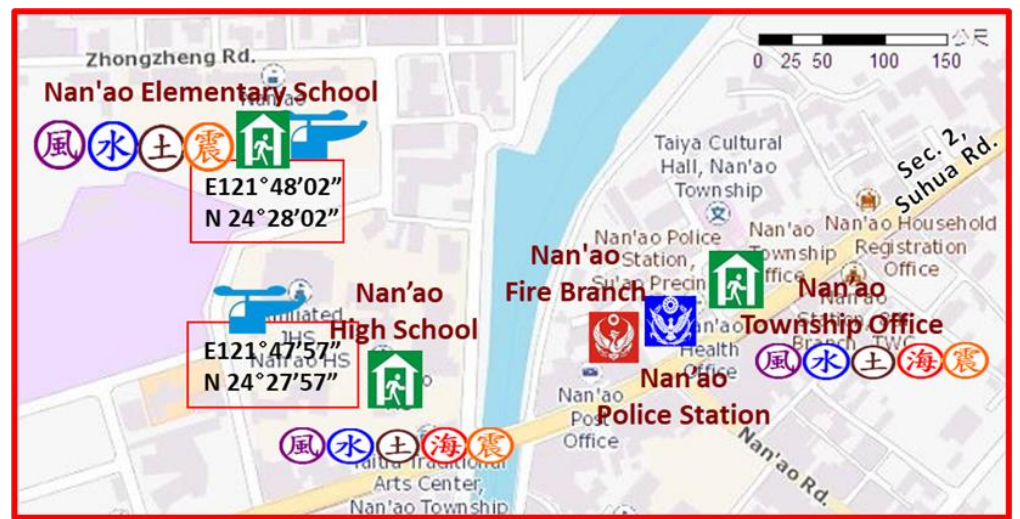

Shelters

Nan'ao Township Office
Cap.: 30 ppl.
Addr.: 381, Sec. 2, Suhua Rd.
Tel: 03-9981915

Bihou Elementary school covered playground
Area: 200 square meters
Cap.: 43 ppl.
Addr.: 38, Zijue Ln., Bihou Rd.
Tel: 03-9981634

Evac to Nan'ao High School if village shelters are not available

Made by Yilan County Fire Dep.
Nan'ao Township Office
January, 2022

Nan'ao High School
Cap.: 245 ppl.
Addr.: 301, Sec.2 , Suhua Rd.
Tel: 03-9981024

Legends	Disaster relevant		Facility			
Evac. Direction	Disaster warning sign spot	Shelters	Disaster category	Fire Branch	Police station	Helicopter Landing Zone