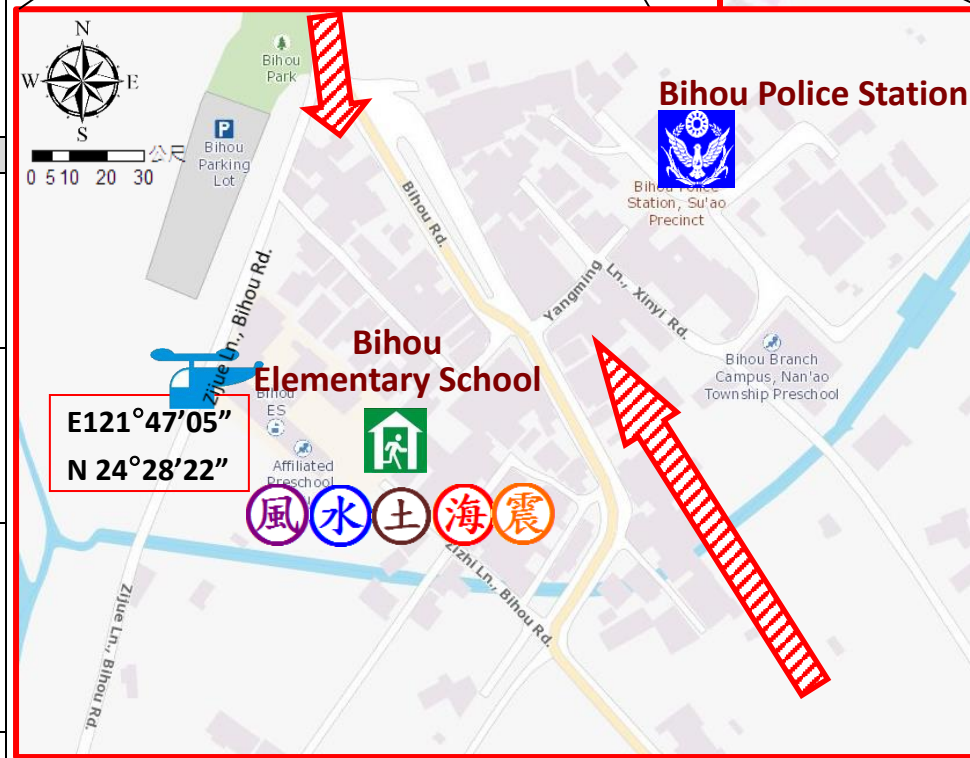

Nan'ao Village Evacuation Route

No.1000212-001

DPR Info. List	
Vil. Info.	
	
Disaster Response Unit	
1.	Nan'ao Emergency Operation Center Tel: 03-9982691
2.	Chief of Village 松亞倫 SONG YA LUN Tel: 03-9982900 Cell:0955-038735
3.	Nan'ao Police Station Tel: 03-9981120
4.	Nan'ao Fire Branch Tel: 03-9981119
5.	Police 110, FD 119
6.	Road Department Tel: 03-9982161~3
DPR Info.	
1.	Soil&Water Conserv,Bureau http://246.swcb.gov.tw/
2.	Water Resource Agency http://www.wra.gov.tw/
3.	Central Weather Bureau http://www.cwb.gov.tw/
4.	Yilan County FD http://fire.e-land.gov.tw/
5.	Nan'ao Township Office http://nanao.e-land.gov.tw/
Shelters	
Nan'ao Township Office	Area: 38 square meters Cap.: 30 ppl. Addr.: 381, Sec. 2, Suhua Rd. Tel: 03-9981228
Nan'ao Junior High School	Area: 1152 square meters Cap.: 245 ppl. Addr.: 301, Sec. 2, Suhua Rd. Tel: 03-9981024
Nan'ao Elementary school covered playground	Area: 400 square meters Cap.: 75 ppl. Addr.: 15, Zhongzheng Rd. Tel: 03-9981228
Bihou Elementary School	Area: 200 square meters Cap.: 43 ppl. Addr.: 38, Zijue Ln., Bihou Rd. Tel: 03-9981634

Legends	Disaster relevant		Facility			
	 Evac. Direction	 Disaster warning sign spot	 Indoor Shelter	 Disaster category	 Police station	 Fire Branch

Made by Yilan County Fire Dep.
Nan'ao Township Office
January, 2022