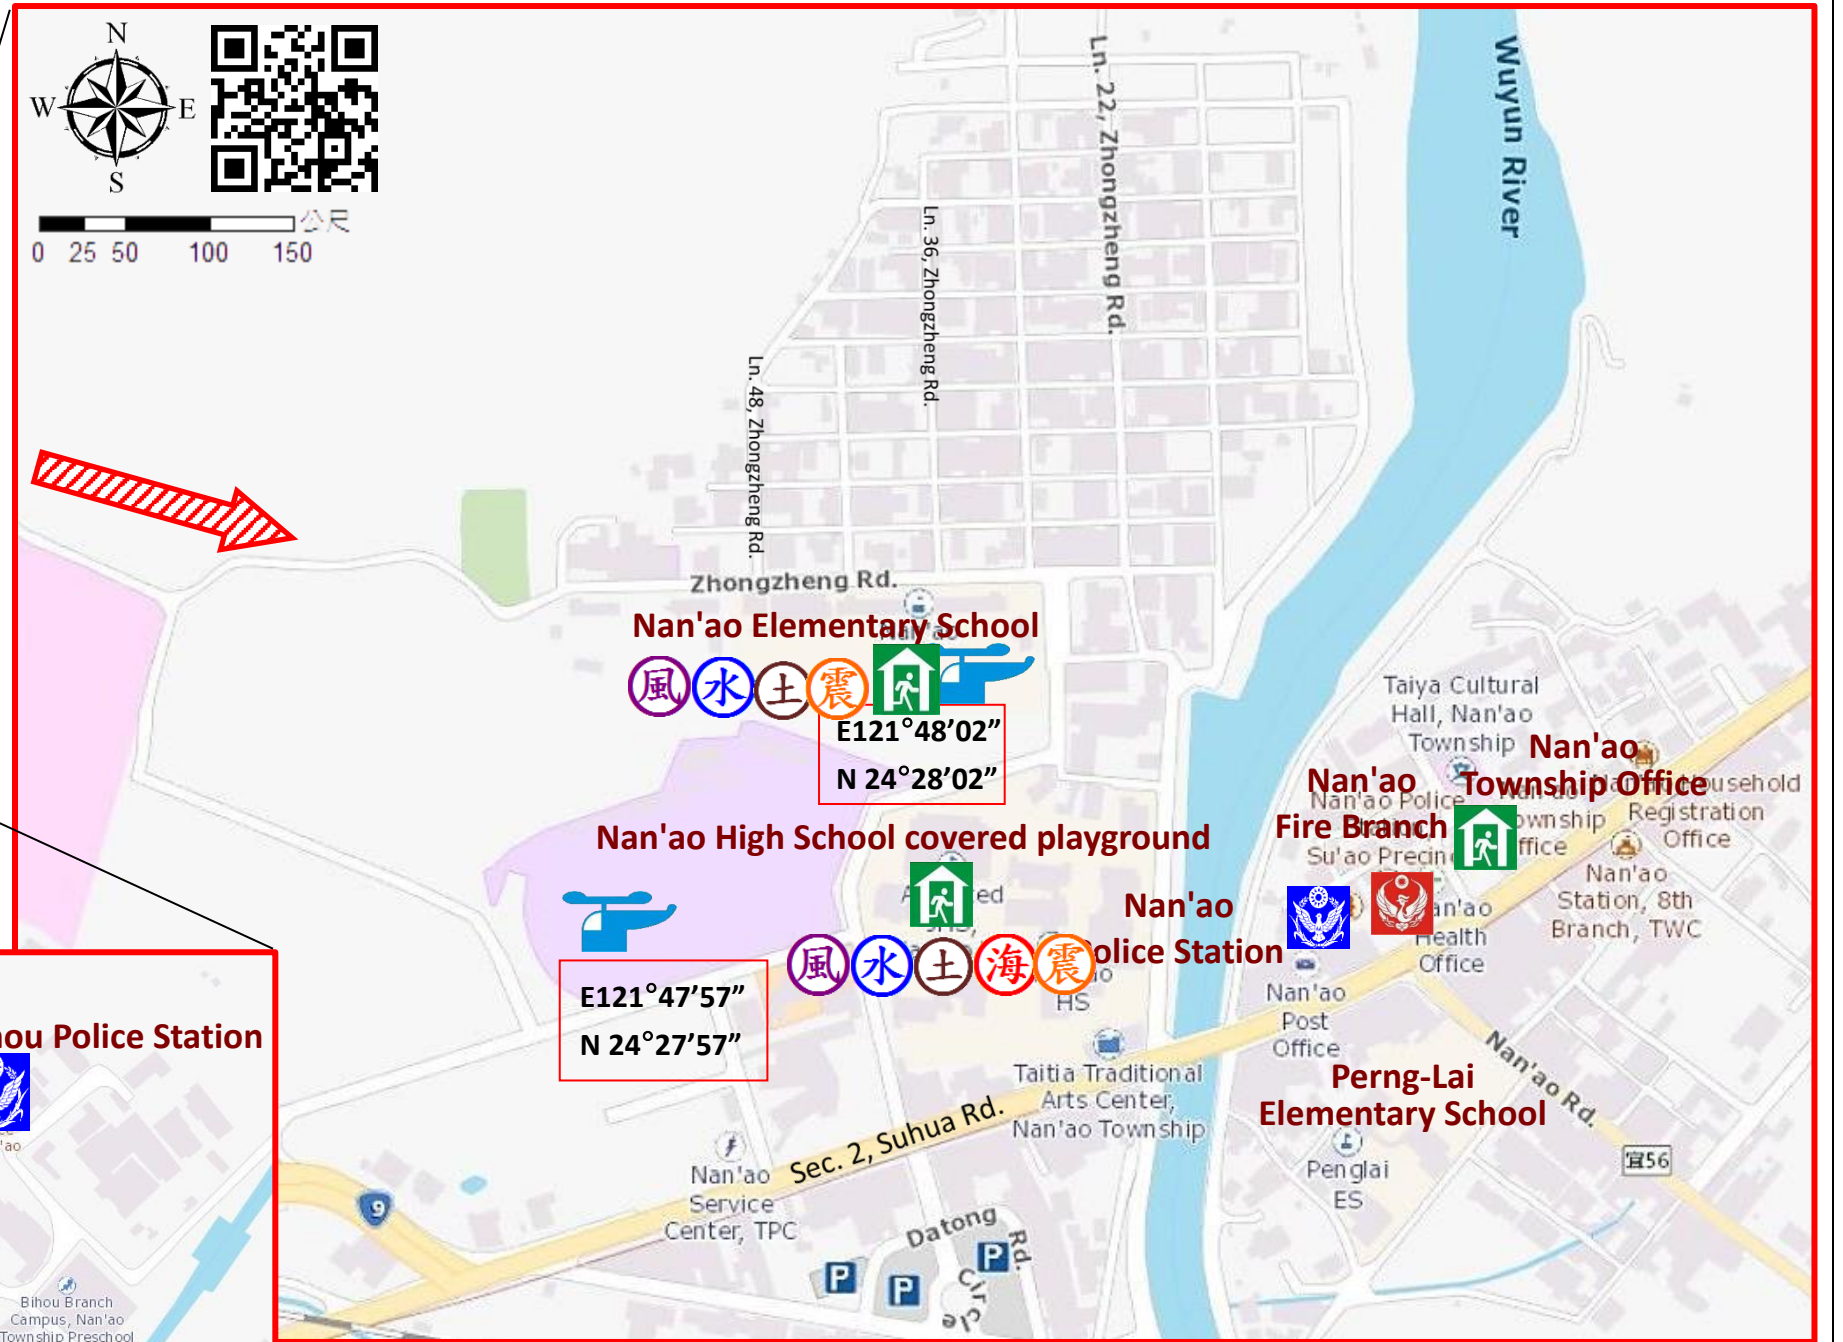

Nan'ao Village Evacuation Route

No.1000212-001

DPR Info. List	
Vil. Info.	
	
Disaster Response Unit	
1.	Nan'ao Emergency Operation Center Tel: 03-9982691
2.	Chief of Village 松亞倫 SONG YA LUN Tel: 03-9982900 Cell:0955-038735
3.	Nan'ao Police Station Tel: 03-9981120
4.	Nan'ao Fire Branch Tel: 03-9981119
5.	Police 110, FD 119
6.	Road Department Tel: 03-9982161~3
DPR Info.	
1.	Soil&Water Conserv,Bureau http://246.swcb.gov.tw/
2.	Water Resource Agency http://www.wra.gov.tw/
3.	Central Weather Bureau http://www.cwb.gov.tw/
4.	Yilan County FD http://fire.e-land.gov.tw/
5.	Nan'ao Township Office http://nanao.e-land.gov.tw/
Shelters	
Nan'ao Township Office	Area: 38 square meters Cap.: 30 ppl. Addr.: 381, Sec. 2, Suhua Rd. Tel: 03-9981228
Nan'ao Junior High School	Area: 1152 square meters Cap.: 245 ppl. Addr.: 301, Sec. 2, Suhua Rd. Tel: 03-9981024
Nan'ao Elementary school covered playground	Area: 400 square meters Cap.: 75 ppl. Addr.: 15, Zhongzheng Rd. Tel: 03-9981228
Bihou Elementary School	Area: 200 square meters Cap.: 43 ppl. Addr.: 38, Zijue Ln., Bihou Rd. Tel: 03-9981634

Legends	Disaster relevant		Facility			
	 Evac. Direction	 Disaster warning sign spot	 Indoor Shelter	 Disaster category	 Police station	 Fire Branch

Made by Yilan County Fire Dep.
Nan'ao Township Office
January, 2022