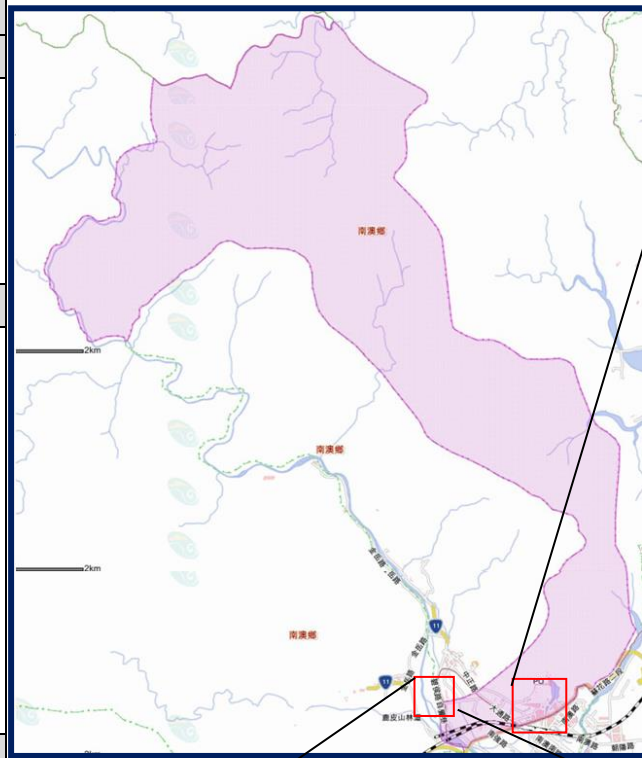

Nan'ao Village Evacuation Route

No.1000212-001

DPR Info. List	
Vil. Info.	
	
Disaster Response Unit	
1.	Nan'ao Emergency Operation Center Tel: 03-9982691
2.	Chief of Village 松亞倫 SONG YA LUN Tel: 03-9982900 Cell:0955-038735
3.	Nan'ao Police Station Tel: 03-9981120
4.	Nan'ao Fire Branch Tel: 03-9981119
5.	Police 110, FD 119
6.	Road Department Tel: 03-9982161~3
DPR Info.	
1.	Soil&Water Conserv,Bureau http://246.swcb.gov.tw/
2.	Water Resource Agency http://www.wra.gov.tw/
3.	Central Weather Bureau http://www.cwb.gov.tw/
4.	Yilan County FD http://fire.e-land.gov.tw/
5.	Nan'ao Township Office http://nanao.e-land.gov.tw/
Shelters	
Nan'ao Township Office	Area: 38 square meters Cap.: 30 ppl. Addr.: 381, Sec. 2, Suhua Rd. Tel: 03-9981228
Nan'ao Junior High School	Area: 1152 square meters Cap.: 245 ppl. Addr.: 301, Sec. 2, Suhua Rd. Tel: 03-9981024
Nan'ao Elementary school covered playground	Area: 400 square meters Cap.: 75 ppl. Addr.: 15, Zhongzheng Rd. Tel: 03-9981228
Bihou Elementary School	Area: 200 square meters Cap.: 43 ppl. Addr.: 38, Zijue Ln., Bihou Rd. Tel: 03-9981634

Legends	Disaster relevant		Facility			
	 Evac. Direction	 Disaster warning sign spot	 Indoor Shelter	 Disaster category	 Police station	 Fire Branch

Made by Yilan County Fire Dep.
Nan'ao Township Office
January, 2022