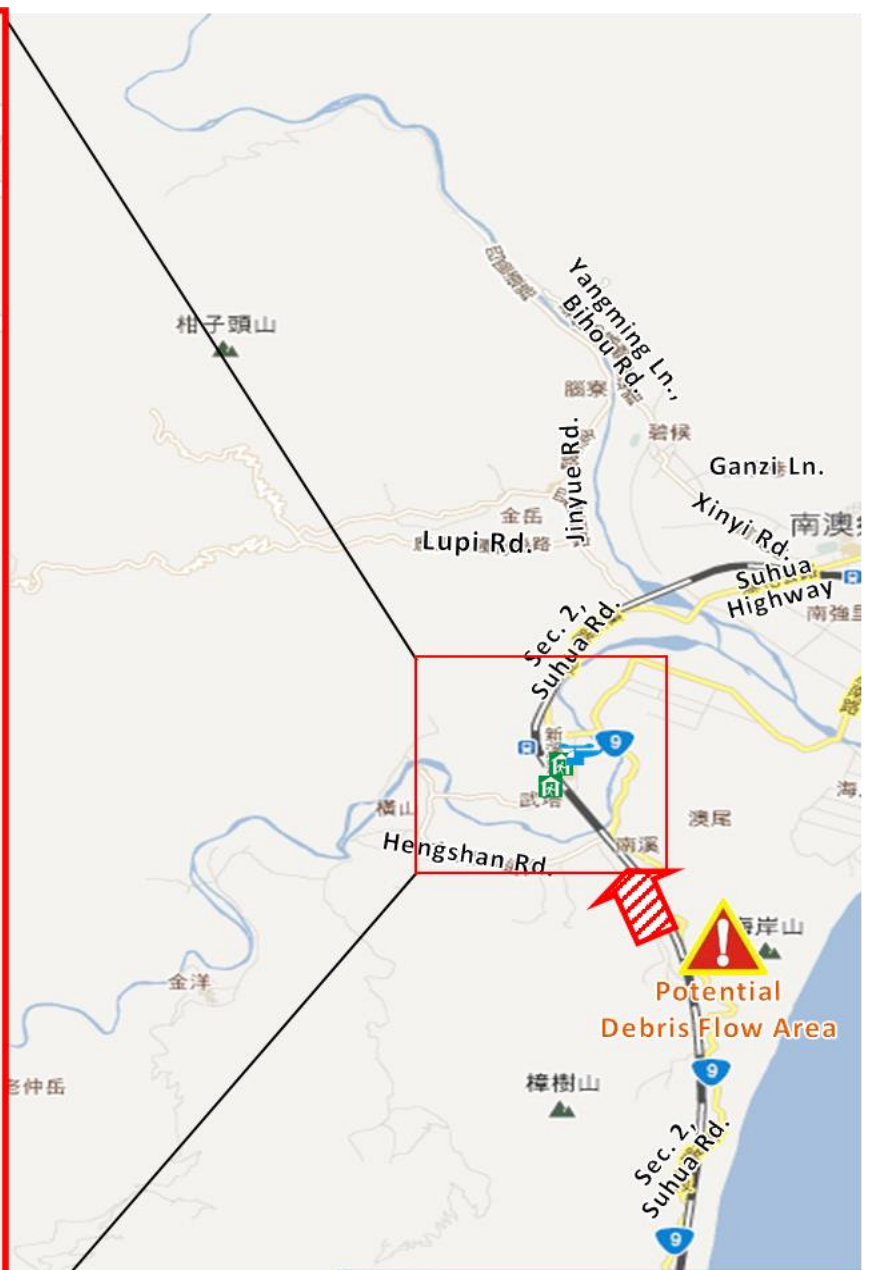

Wuta Village Evacuation Route

No.1000212-005

DPR Info. List
Vil. Info.

1. Disaster Response Unit
1. Nan'ao Emergency Operation Center Tel: 03-9982691
  2. Chief of Village 曹約伯 CAO YUE BO Tel: 03-9981861 Cell:0988-220981
  3. Wuta Police station Tel: 03-9981902
  4. Nan'ao Fire Branch Tel: 03-9981119
  5. Police 110, FD 119
  6. Road Department Tel: 03-9982161~3

1. DPR Info.
1. Soil&Water Conserv,Bureau <http://246.swcb.gov.tw/>
  2. Water Resource Agency <http://www.wra.gov.tw/>
  3. Central Weather Bureau <http://www.cwb.gov.tw/>
  4. Yilan County FD <http://fire.e-land.gov.tw/>
  5. Nan'ao Township Office <http://nanao.e-land.gov.tw/>

Shelters

Nan'ao Kindergarten Wuta Branch
Area: 105square meters
Cap.: 22ppl.
Addr.: 7, Wenquan Ln., Xinxi Rd.
Tel: 03-9982426

Wuta Elementary school covered playground
Area: 140square meters
Cap.: 30ppl.
Addr.: 1, Xinxi Rd.
Tel: 03-9981632

Made by Yilan County Fire Dep.
Nan'ao Township Office
January, 2022

Legends	Disaster relevant		Facility			
	Evac. Direction	Disaster warning sign spot	Indoor Shelter	Disaster category	Police station	Helicopter Landing Zone (WGS84)