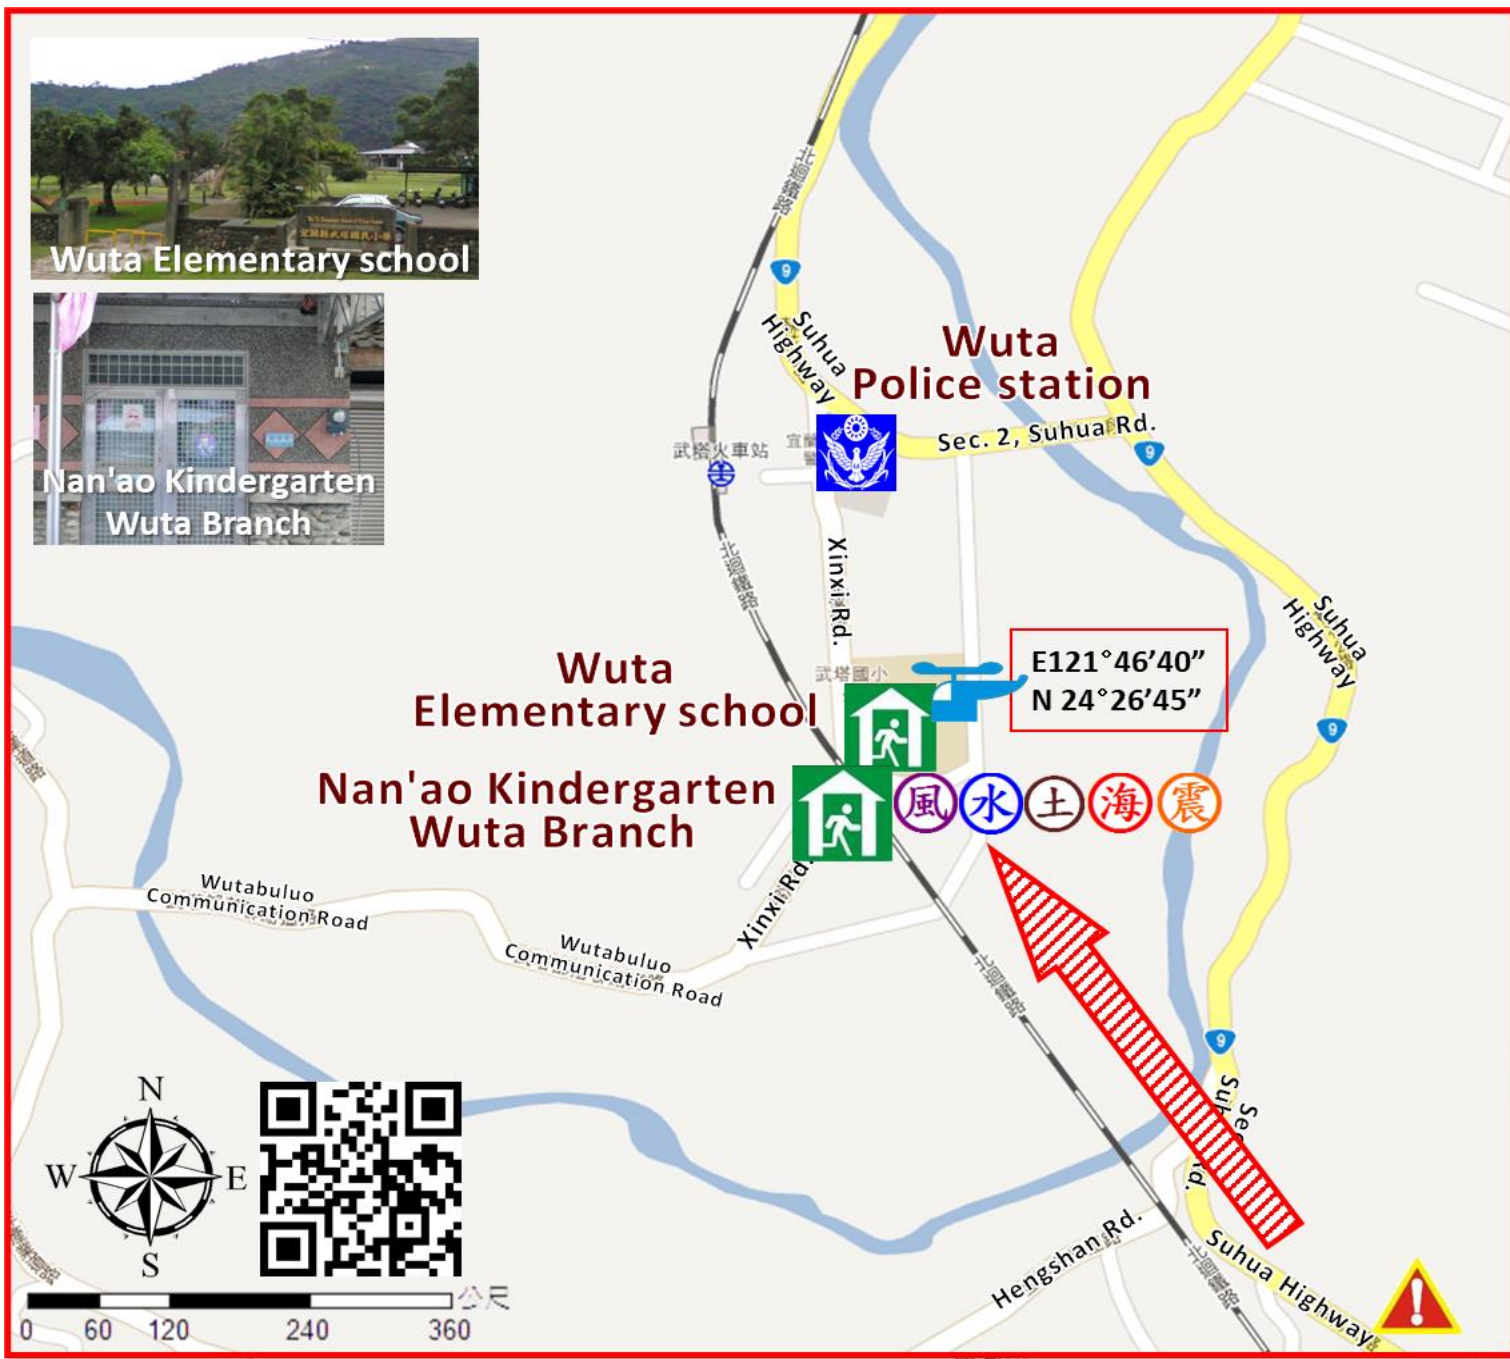

Wuta Village Evacuation Route

No.1000212-005

DPR Info. List
Vil. Info.

- Disaster Response Unit
1. Nan'ao Emergency Operation Center Tel: 03-9982691
 2. Chief of Village 曹約伯 CAO YUE BO Tel: 03-9981861 Cell:0988-220981
 3. Wuta Police station Tel: 03-9981902
 4. Nan'ao Fire Branch Tel: 03-9981119
 5. Police 110, FD 119
 6. Road Department Tel: 03-9982161~3

Made by Yilan County Fire Dep.
Nan'ao Township Office
January, 2022

Legends	Disaster relevant		Facility			
	Evac. Direction	Disaster warning sign spot	Indoor Shelter	Disaster category	Police station	Helicopter Landing Zone (WGS84)