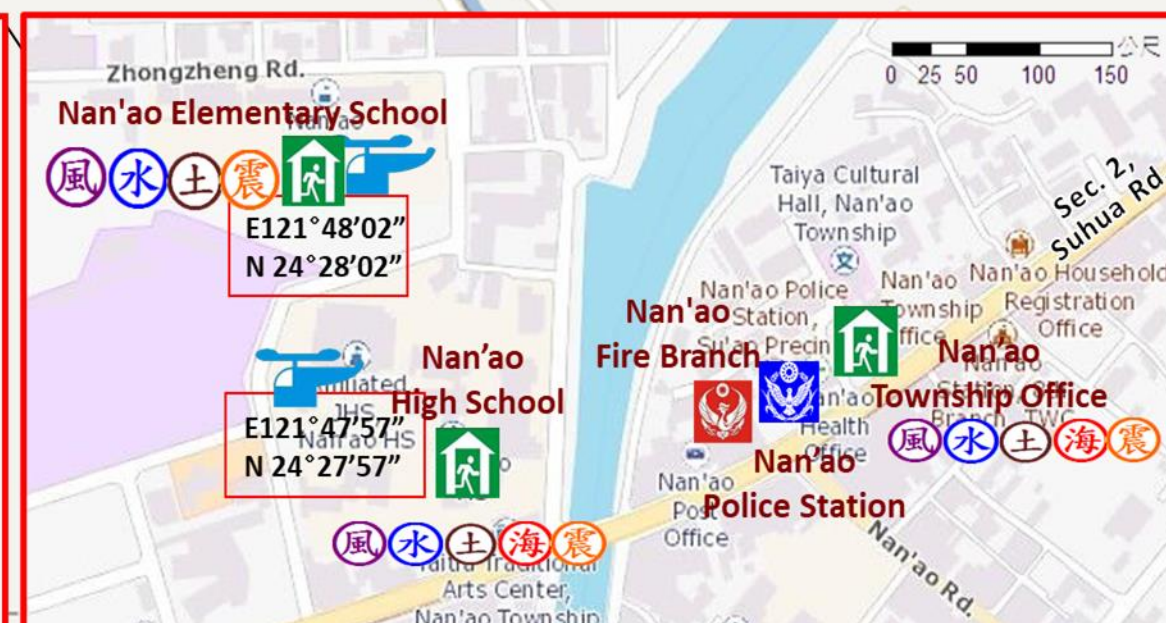

Jinyue Village Evacuation Route

No.1000212-004

DPR Info. List

Vil. Info.

Disaster Response Unit

1. Nan'ao Emergency Operation Center
  Tel: 03-9982691
2. Chief of Village 夏政財
  XIA ZHENG CAI
  Tel: 03-9982330
  Cell:0911-310008
3. Bihou Village Police station
  Tel: 03-9981903
4. Nan'ao Fire Branch
  Tel: 03-9981119
5. Police 110, FD 119
6. Road Department
  Tel: 03-9982161~3

DPR Info.

1. Soil&Water Conserv., Bureau
  <http://246.swcb.gov.tw/>
2. Water Resource Agency
  <http://www.wra.gov.tw/>
3. Central Weather Bureau
  <http://www.cwb.gov.tw/>
4. Yilan County FD
  <http://fire.e-land.gov.tw/>
5. Nan'ao Township Office
  <http://nanao.e-land.gov.tw/>

Shelters

Jinyue Elementary school covered playground
Area: 180square meters
Cap.: 28ppl.
Addr.: 2, Jinyue Rd.
Tel: 03-9981636

Nan'ao High School
Cap.: 245ppl.
Addr.: 301, Sec.2, Suhua Rd.
Tel: 03-9981024

Made by Yilan County Fire Dep.
Nan'ao Township Office
January, 2022

Potential Debris Flow Area