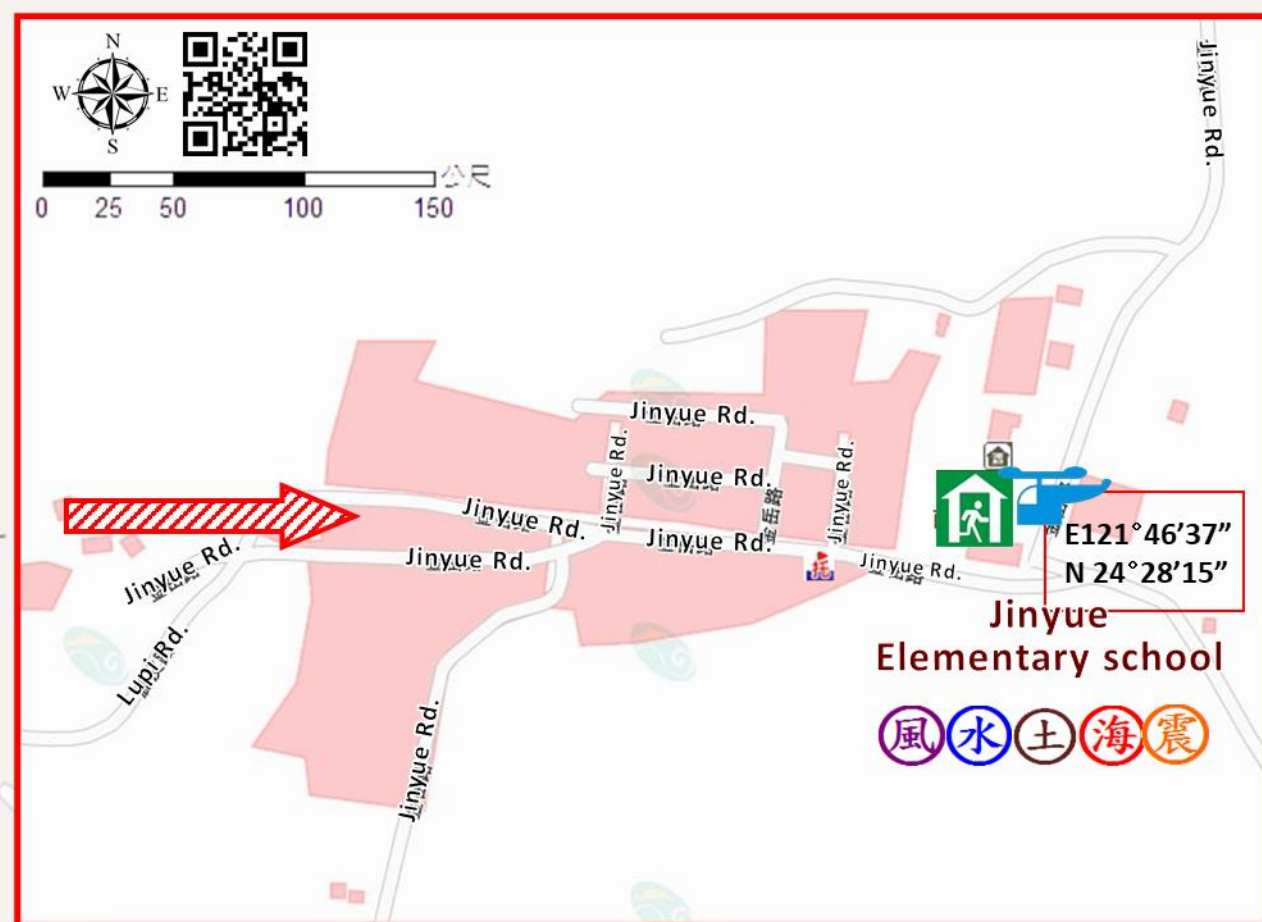

Jinyue Village Evacuation Route

No.1000212-004

DPR Info. List

Vil. Info.

Disaster Response Unit

1. Nan'ao Emergency Operation Center
  Tel: 03-9982691
2. Chief of Village 夏政財
  XIA ZHENG CAI
  Tel: 03-9982330
  Cell:0911-310008
3. Bihou Village Police station
  Tel: 03-9981903
4. Nan'ao Fire Branch
  Tel: 03-9981119
5. Police 110, FD 119
6. Road Department
  Tel: 03-9982161~3

DPR Info.

1. Soil&Water Conserv., Bureau
  <http://246.swcb.gov.tw/>
2. Water Resource Agency
  <http://www.wra.gov.tw/>
3. Central Weather Bureau
  <http://www.cwb.gov.tw/>
4. Yilan County FD
  <http://fire.e-land.gov.tw/>
5. Nan'ao Township Office
  <http://nanao.e-land.gov.tw/>

Shelters

Jinyue Elementary school covered playground
Area: 180square meters
Cap.: 28ppl.
Addr.: 2, Jinyue Rd.
Tel: 03-9981636

Nan'ao High School
Cap.: 245ppl.
Addr.: 301, Sec.2, Suhua Rd.
Tel: 03-9981024

Made by Yilan County Fire Dep.
Nan'ao Township Office
January, 2022

Potential Debris Flow Area