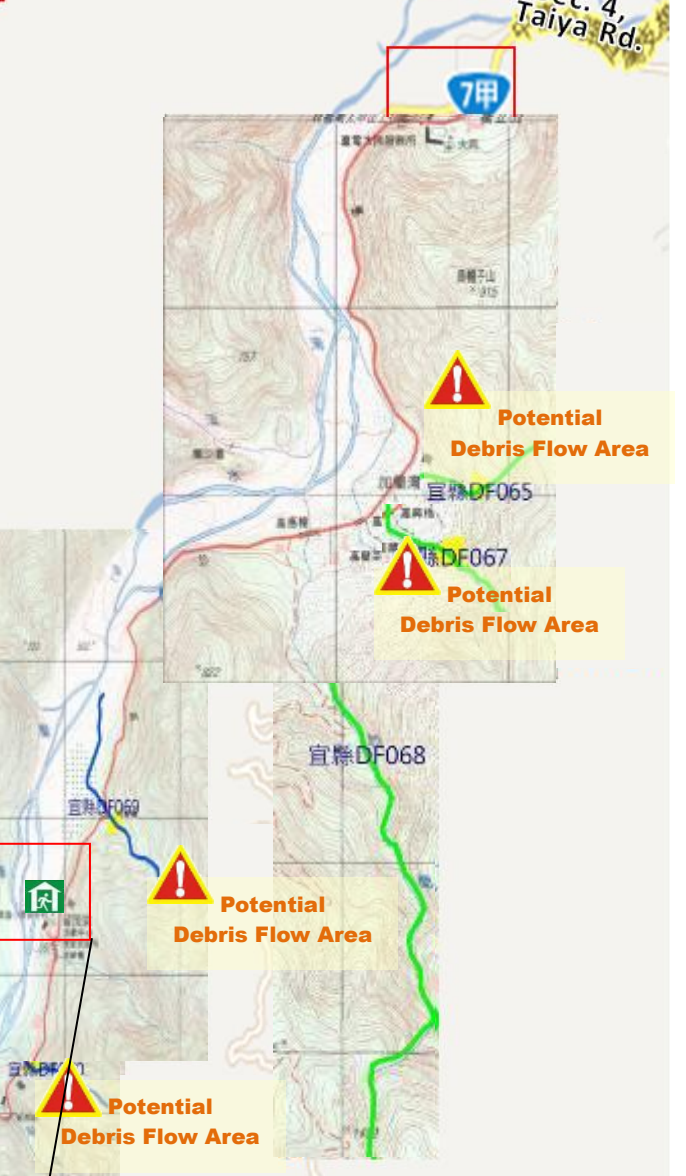

Mao'an Village Evacuation Route

No.1000211-010

DPR Info. List
Mao'an Vil. Info.
Population: 256
Disaster Response Unit
<ol style="list-style-type: none"> Datong Emergency Operation Center Tel: 03-9802260 Chief of Village 李進財 LI JIN CAI Tel: 03-9809653 Cell:0933-143987 ShiJi Police station Tel: 03-9809435 Datong Fire Branch Tel: 03-9801123 Police 110, FD 119 Road Department Tel: 03-9809601
DPR Info.
<ol style="list-style-type: none"> Soil&Water Conserv,Bureau http://246.swcb.gov.tw/ Water Resource Agency http://www.wra.gov.tw/ Central Weather Bureau http://www.cwb.gov.tw/ Yilan County FD http://fire.e-land.gov.tw/ Datong Township Office http://www.datong.e-land.gov.tw
Shelters
<p>Mao'an Community Center Area: 467.7square meters Cap.: 40ppl. Addr.: 15-1, Zhihang Ln. Contact: 陳枝榮 CHEN ZHI RONG Tel: 03-9801004#113</p> 
<p>Datongjunior high school Area: 262square meters Cap.: 40ppl. Addr.: 35, Sec.4 , Taiya Rd. Contact: 陳枝榮 CHEN ZHI RONG Tel: 03-9801004#113</p> 
Made by Yilan County Fire Dep. Datong Township Office January, 2023

Legends	Disaster relevant		Facility		
	Evac. Direction	Disaster warning sign spot	Indoor Shelter	Disaster category	Police station