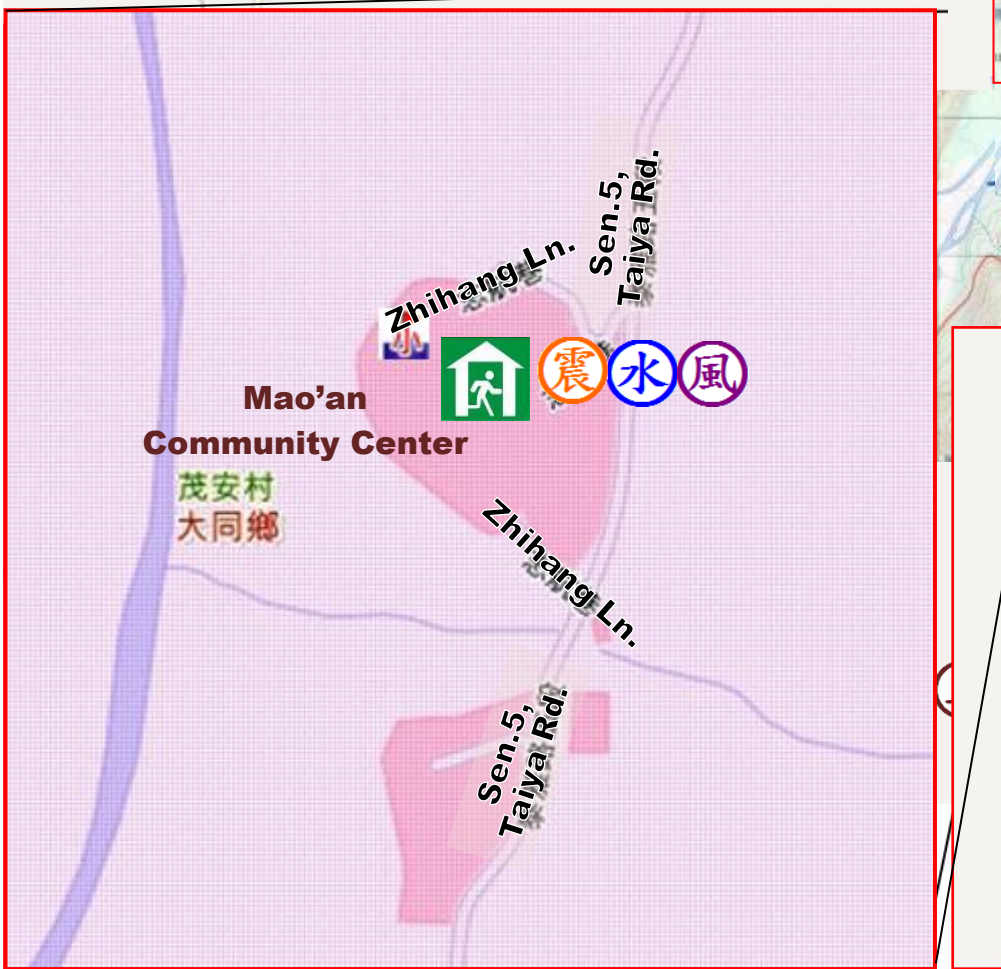

Mao'an Village Evacuation Route

No.1000211-010

DPR Info. List
Mao'an Vil. Info.
Population: 256
Disaster Response Unit
<ol style="list-style-type: none"> Datong Emergency Operation Center Tel: 03-9802260 Chief of Village 李進財 LI JIN CAI Tel: 03-9809653 Cell:0933-143987 ShiJi Police station Tel: 03-9809435 Datong Fire Branch Tel: 03-9801123 Police 110, FD 119 Road Department Tel: 03-9809601
DPR Info.
<ol style="list-style-type: none"> Soil&Water Conserv,Bureau http://246.swcb.gov.tw/ Water Resource Agency http://www.wra.gov.tw/ Central Weather Bureau http://www.cwb.gov.tw/ Yilan County FD http://fire.e-land.gov.tw/ Datong Township Office http://www.datong.e-land.gov.tw
Shelters
<p>Mao'an Community Center Area: 467.7square meters Cap.: 40ppl. Addr.: 15-1, Zhihang Ln. Contact: 陳枝榮 CHEN ZHI RONG Tel: 03-9801004#113</p> 
<p>Datongjunior high school Area: 262square meters Cap.: 40ppl. Addr.: 35, Sec.4 , Taiya Rd. Contact: 陳枝榮 CHEN ZHI RONG Tel: 03-9801004#113</p> 
Made by Yilan County Fire Dep. Datong Township Office January, 2023

Legends	Disaster relevant		Facility		
	Evac. Direction	Disaster warning sign spot	Indoor Shelter	Disaster category	Police station