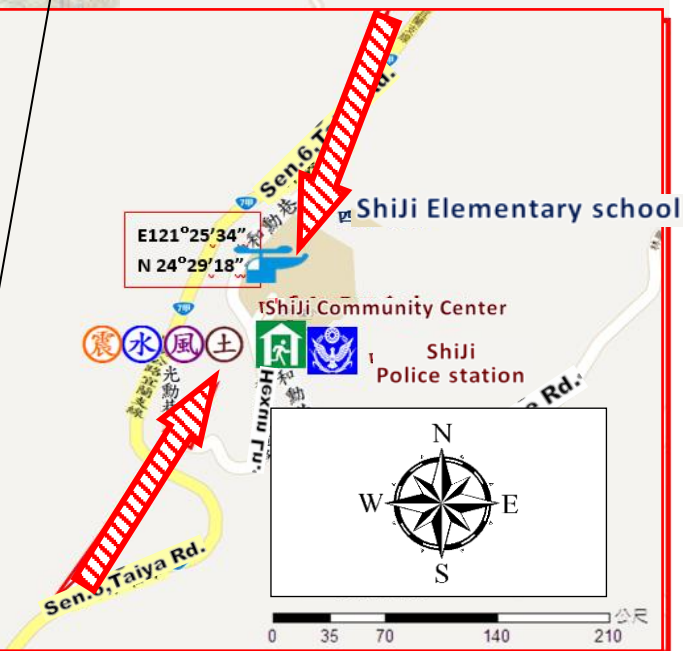

Mao'an Village Evacuation Route

No.1000211-010

DPR Info. List
Mao'an Vil. Info.
Population: 256
Disaster Response Unit
<ol style="list-style-type: none"> Datong Emergency Operation Center Tel: 03-9802260 Chief of Village 李進財 LI JIN CAI Tel: 03-9809653 Cell:0933-143987 ShiJi Police station Tel: 03-9809435 Datong Fire Branch Tel: 03-9801123 Police 110, FD 119 Road Department Tel: 03-9809601
DPR Info.
<ol style="list-style-type: none"> Soil&Water Conserv,Bureau http://246.swcb.gov.tw/ Water Resource Agency http://www.wra.gov.tw/ Central Weather Bureau http://www.cwb.gov.tw/ Yilan County FD http://fire.e-land.gov.tw/ Datong Township Office http://www.datong.e-land.gov.tw
Shelters
<p>Mao'an Community Center Area: 467.7square meters Cap.: 40ppl. Addr.: 15-1, Zhihang Ln. Contact: 陳枝榮 CHEN ZHI RONG Tel: 03-9801004#113</p> 
<p>Datongjunior high school Area: 262square meters Cap.: 40ppl. Addr.: 35, Sec.4 , Taiya Rd. Contact: 陳枝榮 CHEN ZHI RONG Tel: 03-9801004#113</p> 
Made by Yilan County Fire Dep. Datong Township Office January, 2023

Legends	Disaster relevant		Facility		
	Evac. Direction	Disaster warning sign spot	Indoor Shelter	Disaster category	Police station