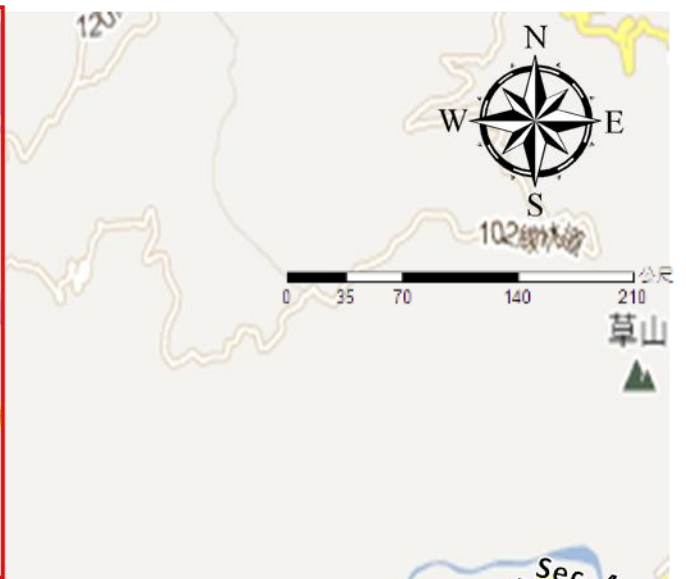

Mao'an Village Evacuation Route

No.1000211-010

DPR Info. List
Mao'an Vil. Info.
Population: 256
Disaster Response Unit
<ol style="list-style-type: none"> Datong Emergency Operation Center Tel: 03-9802260 Chief of Village 李進財 LI JIN CAI Tel: 03-9809653 Cell:0933-143987 ShiJi Police station Tel: 03-9809435 Datong Fire Branch Tel: 03-9801123 Police 110, FD 119 Road Department Tel: 03-9809601
DPR Info.
<ol style="list-style-type: none"> Soil&Water Conserv,Bureau http://246.swcb.gov.tw/ Water Resource Agency http://www.wra.gov.tw/ Central Weather Bureau http://www.cwb.gov.tw/ Yilan County FD http://fire.e-land.gov.tw/ Datong Township Office http://www.datong.e-land.gov.tw
Shelters
<p>Mao'an Community Center Area: 467.7square meters Cap.: 40ppl. Addr.: 15-1, Zhihang Ln. Contact: 陳枝榮 CHEN ZHI RONG Tel: 03-9801004#113</p> 
<p>Datongjunior high school Area: 262square meters Cap.: 40ppl. Addr.: 35, Sec.4 , Taiya Rd. Contact: 陳枝榮 CHEN ZHI RONG Tel: 03-9801004#113</p> 
Made by Yilan County Fire Dep. Datong Township Office January, 2023

Legends	Disaster relevant		Facility		
	Evac. Direction	Disaster warning sign spot	Indoor Shelter	Disaster category	Police station