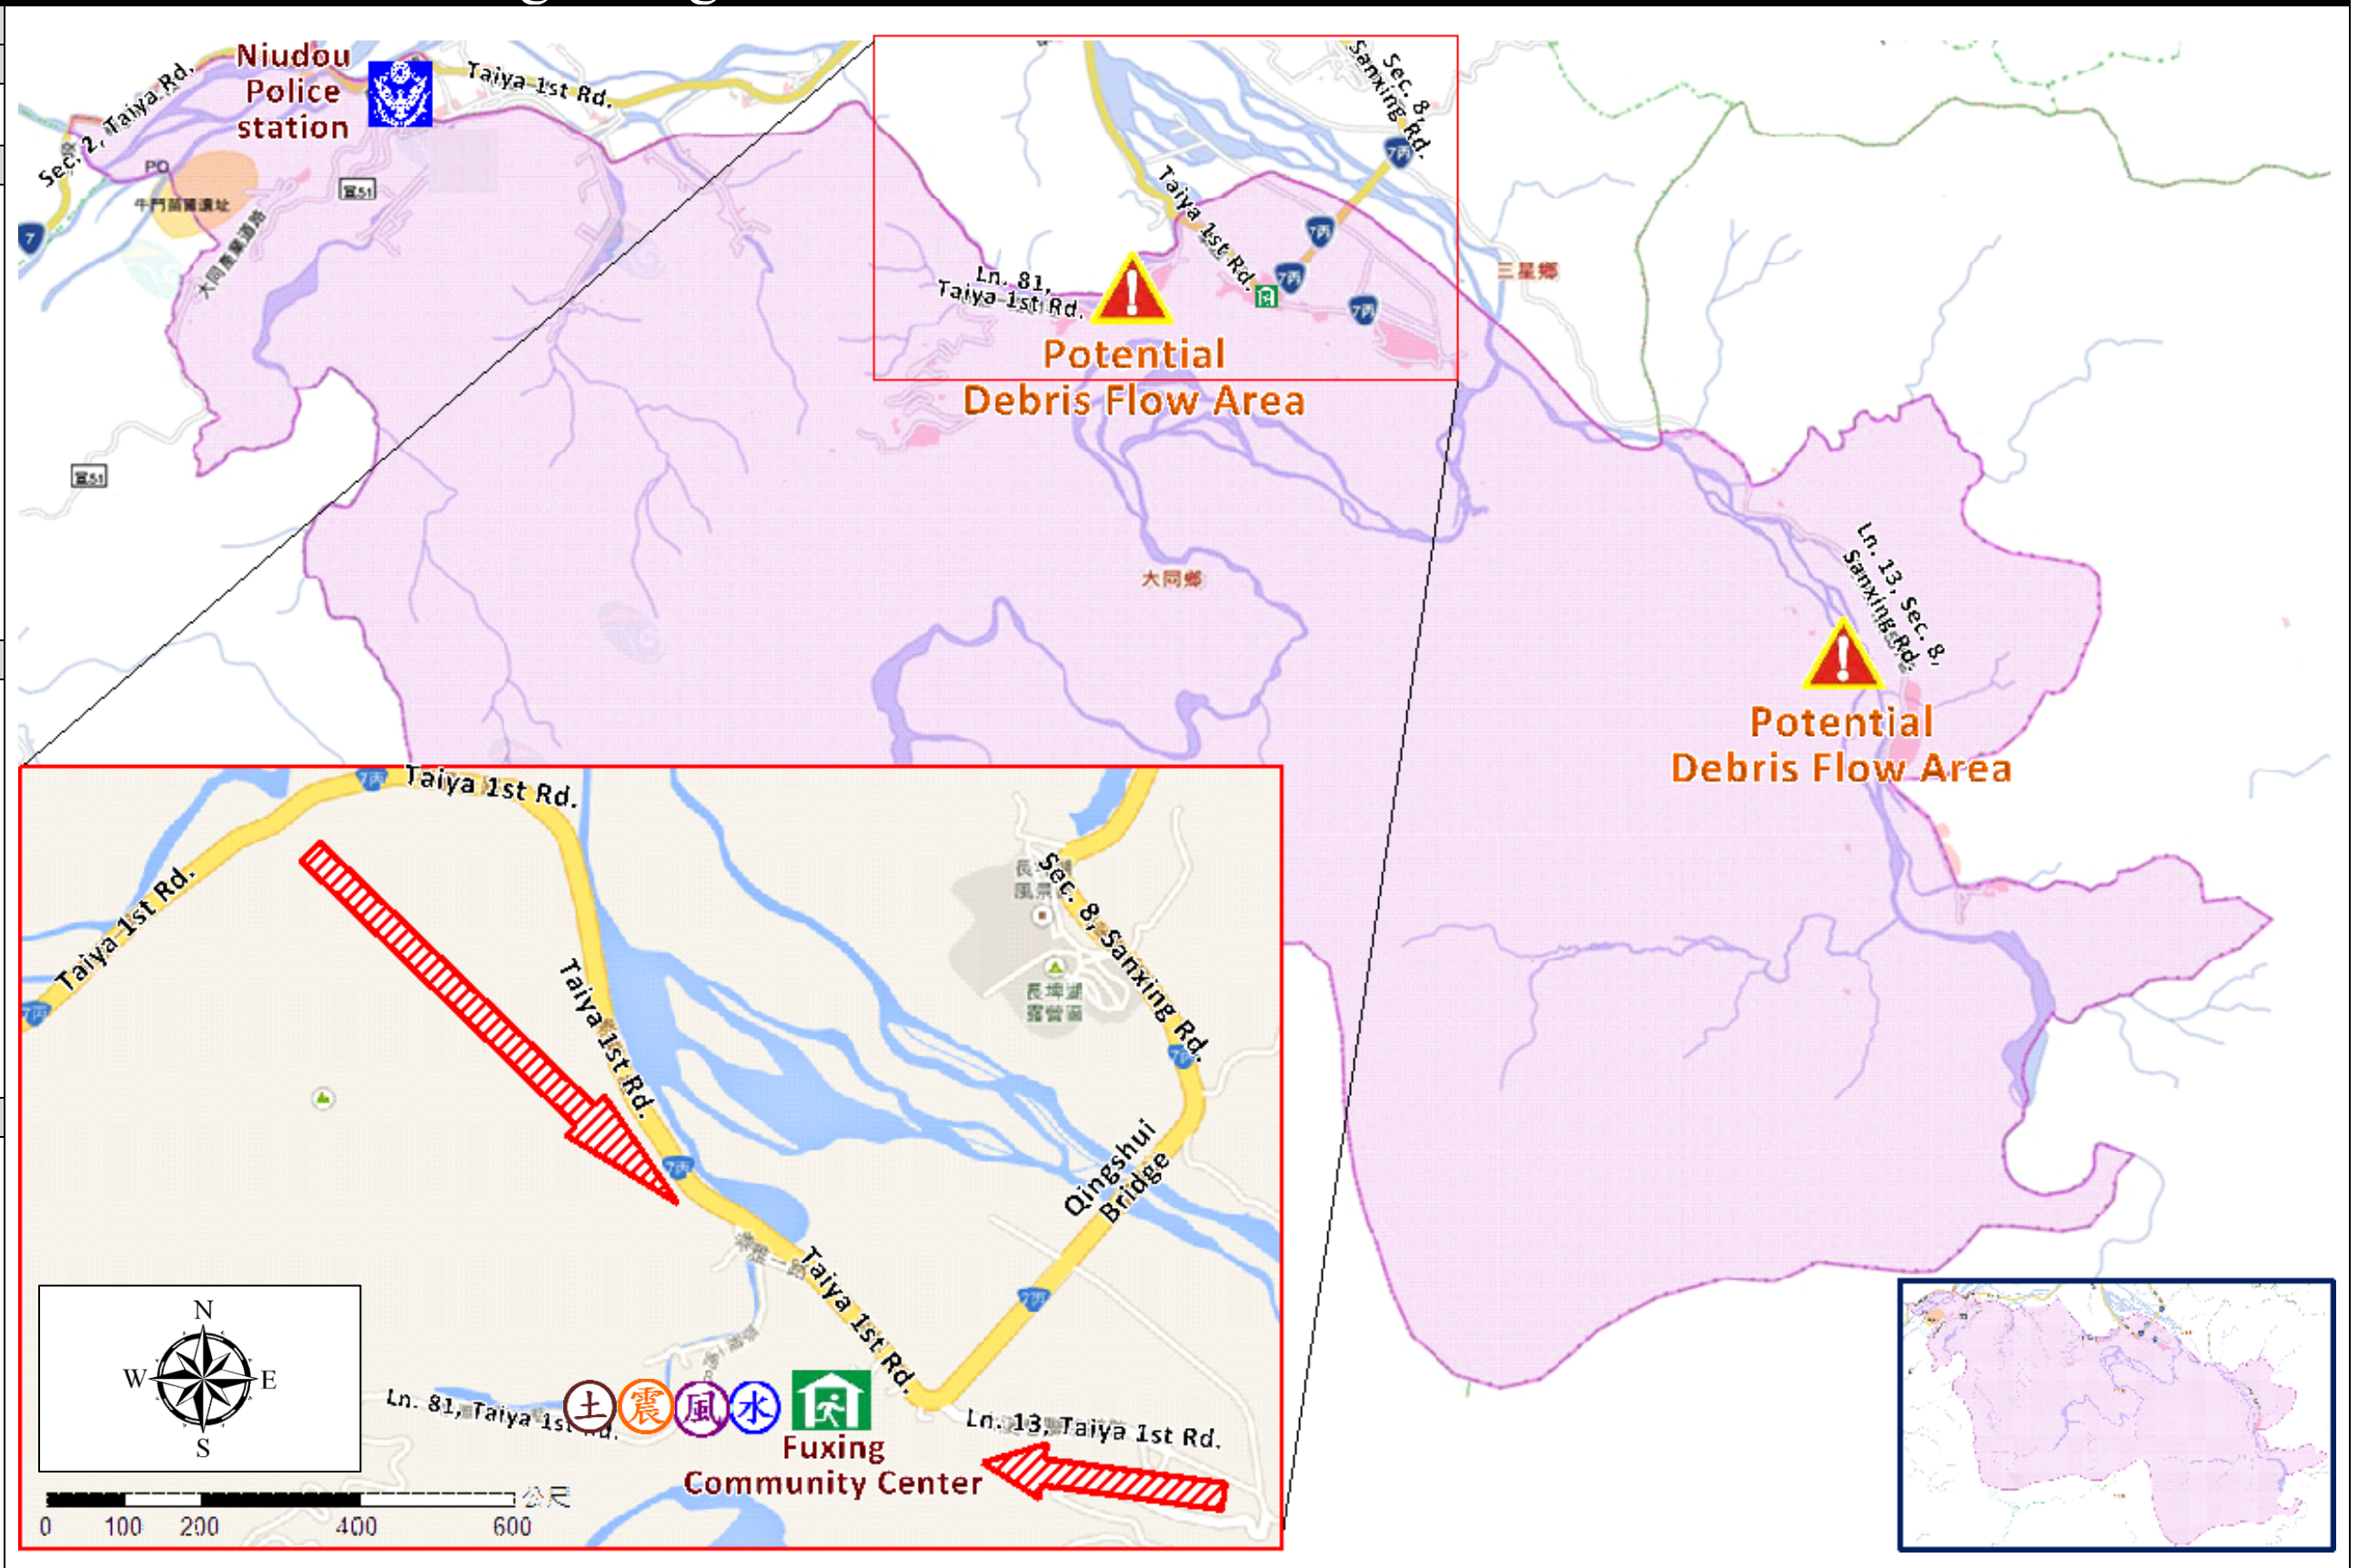

Fuxing Village Evacuation Route

No.1000211-004

DPR Info. List
Fuxing Vil. Info.
Population: 297
Disaster Response Unit
1. Datong Emergency Operation Center Tel: 03-9802260
2. Chief of Village 陳舜鴻 CHEN SHUN HONG Tel: 0928-104808
3. Niudou Police station Tel: 03-9891731
4. Datong Fire Branch Tel: 03-9801123
5. Police 110, FD 119
6. Road Department Tel: 03-9809601

DPR Info.
1. Soil&Water Conserv,Bureau http://246.swcb.gov.tw/
2. Water Resource Agency http://www.wra.gov.tw/
3. Central Weather Bureau http://www.cwb.gov.tw/
4. Yilan County FD http://fire.e-land.gov.tw/
5. Datong Township Office http://www.datong.e-land.gov.tw

Shelters

Fuxing Community Center
Area: 431.97square metersCap.: 40ppl.
Addr.: 5, Ln.61, Sec. 1, Taiya Rd.
Contact: 陳枝榮 CHEN ZHI RONG
Tel: 03-9801004#113

Legends	Disaster relevant		Facility		
	Evac. Direction	Disaster warning sign spot	Indoor Shelter	Disaster category	Police station

Made by Yilan County Fire Dep.
Datong Township Office
January, 2023