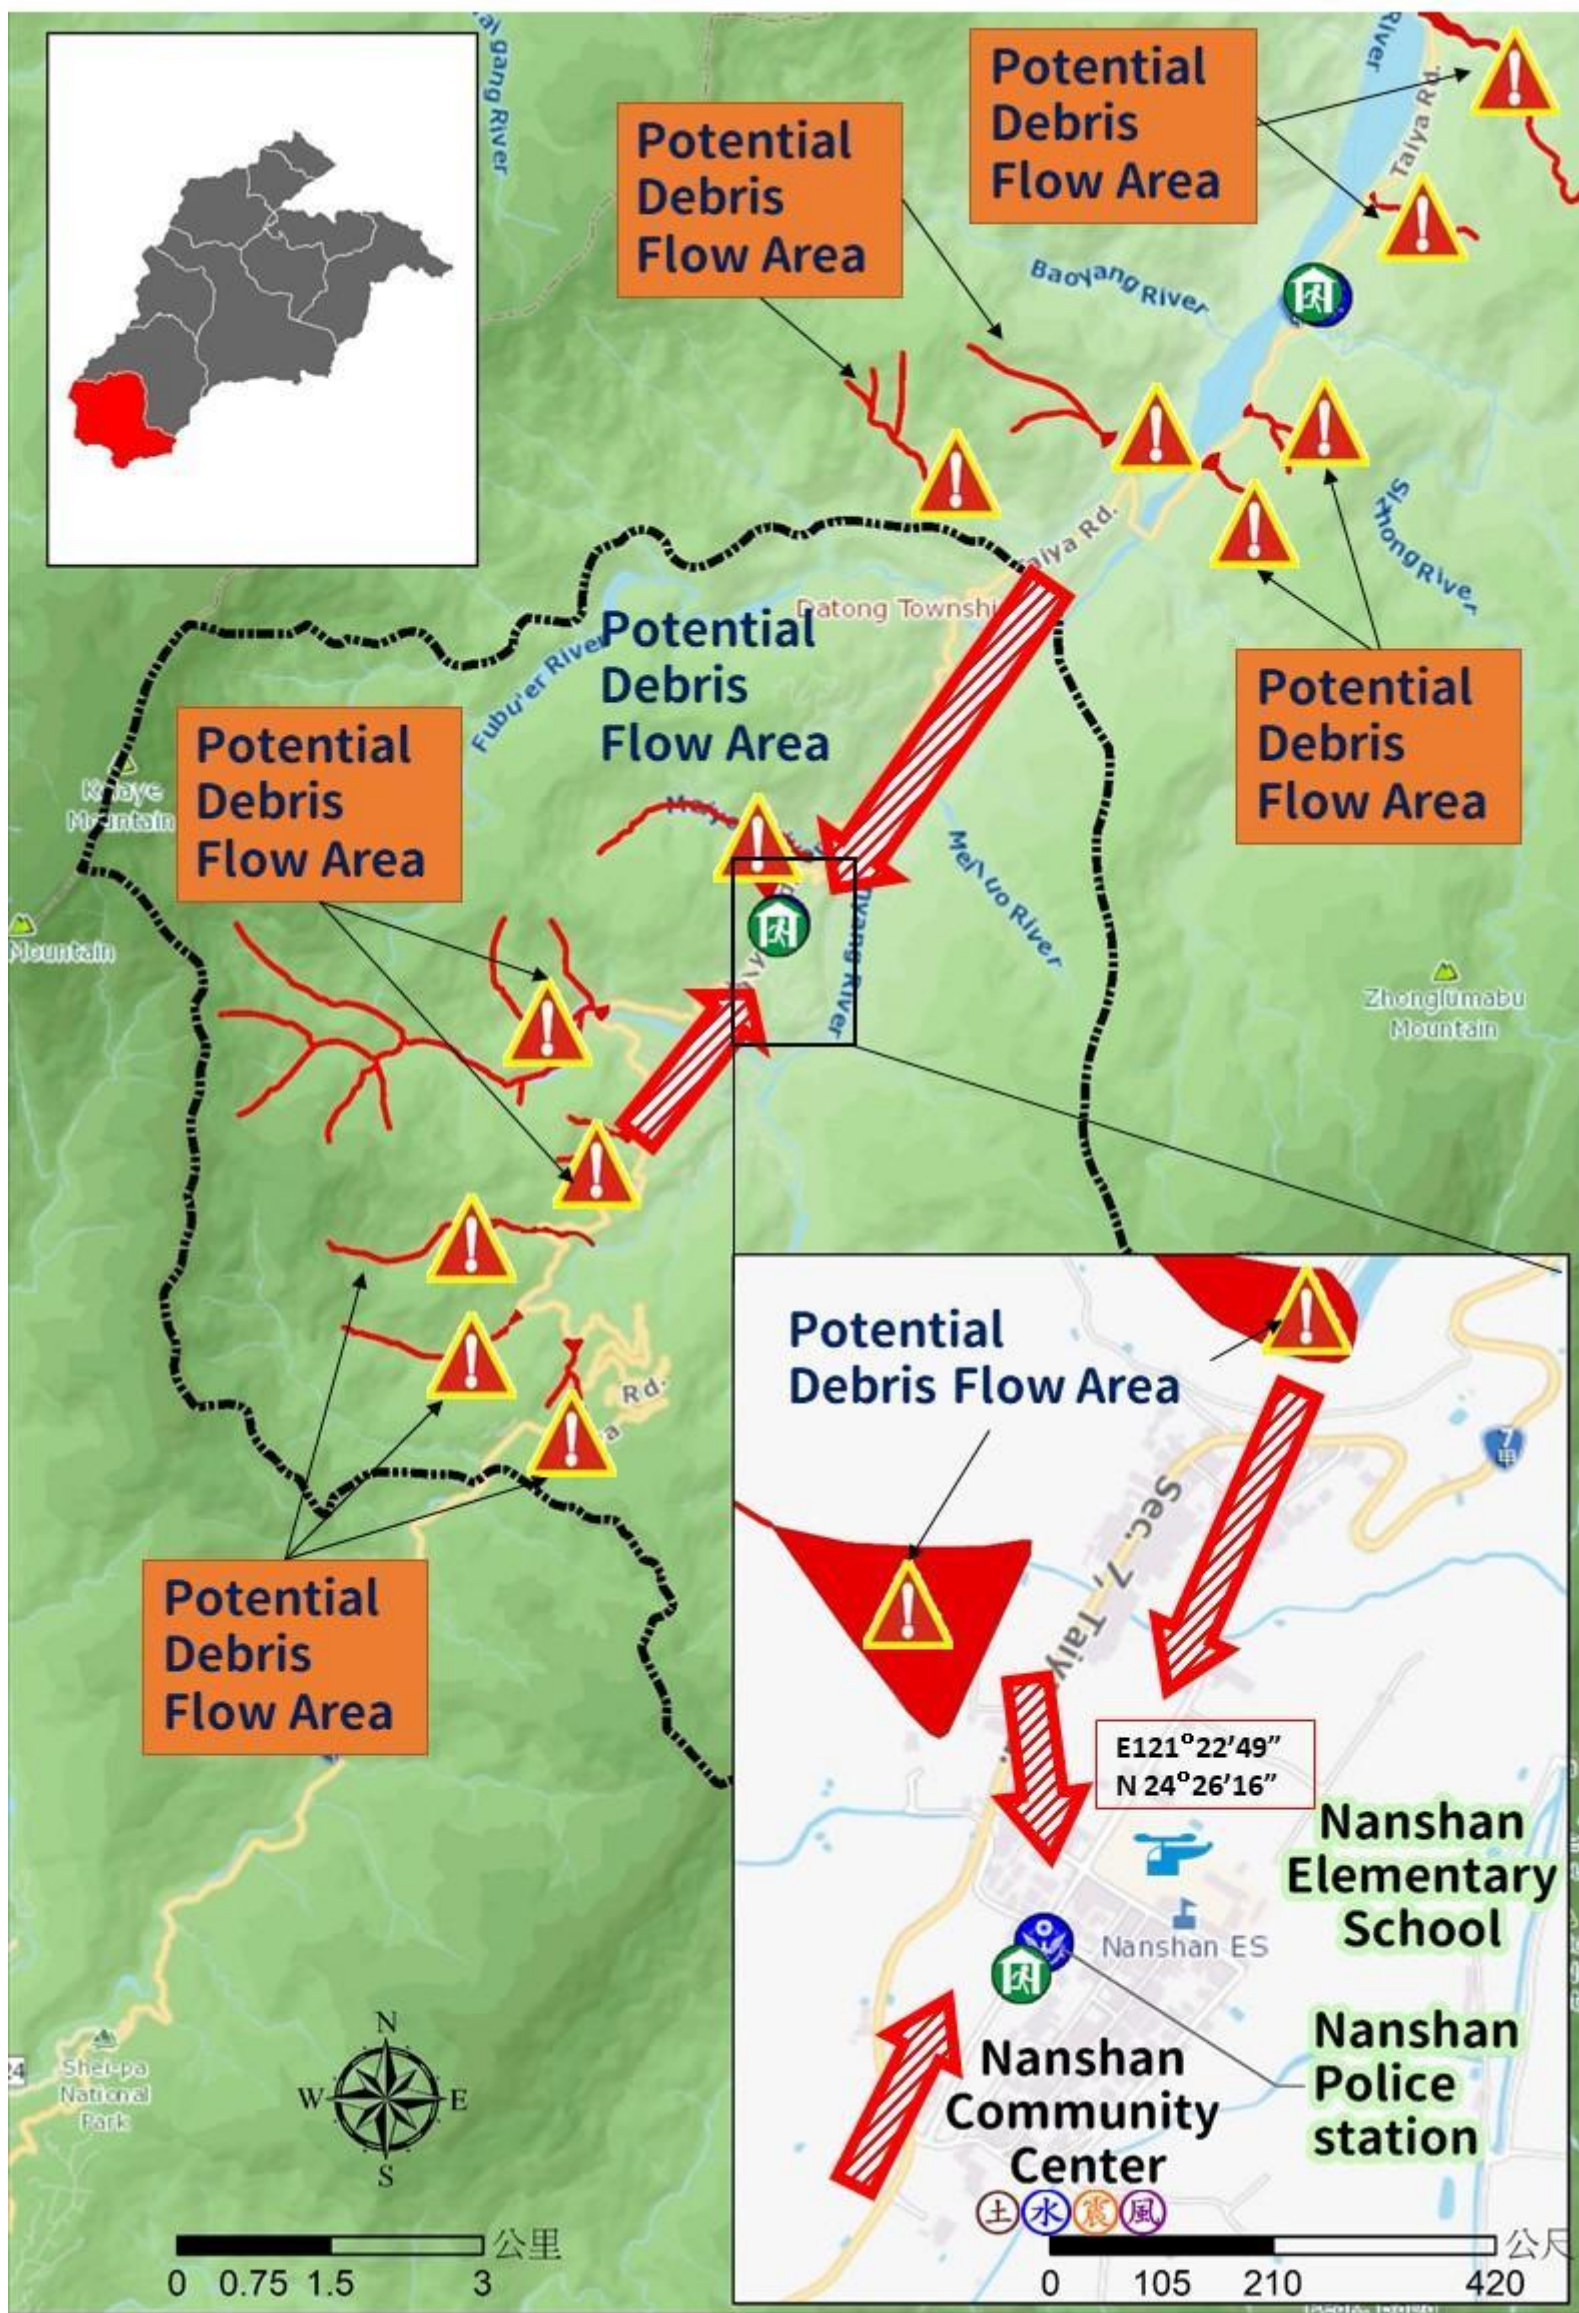

Nanshan Village Evacuation Route

No.1000211-009

DPR Info. List
Nanshan Vil. Info.
Population: 886
Disaster Response Unit
<ol style="list-style-type: none"> Datong Emergency Operation Center Tel: 03-9802260 Chief of Village 潘文光 PAN WEN GUANG Tel:0928-268506 Nanshan Police station Tel: 03-9809175 Datong Fire Branch Tel: 03-9801123 Police 110, FD 119 Road Department Tel: 03-9809601
DPR Info.
<ol style="list-style-type: none"> Soil&Water Conserv,Bureau http://246.swcb.gov.tw/ Water Resource Agency http://www.wra.gov.tw/ Central Weather Bureau http://www.cwb.gov.tw/ Yilan County FD http://fire.e-land.gov.tw/ Datong Township Office http://www.datong.e-land.gov.tw
Shelters
Nanshan Community Center Area: 415.8square meters Cap.: 40ppl. Addr.: 9-1, Pinan Ln. Contact: 陳枝榮 CHEN ZHI RONG Tel: 03-9801004#113

Made by Yilan County Fire Dep. Datong Township Office January, 2023

Legends	Disaster relevant		Facility		
	 Evac. Direction	 Disaster warning sign spot	 Indoor Shelter	 Disaster category	 Police station