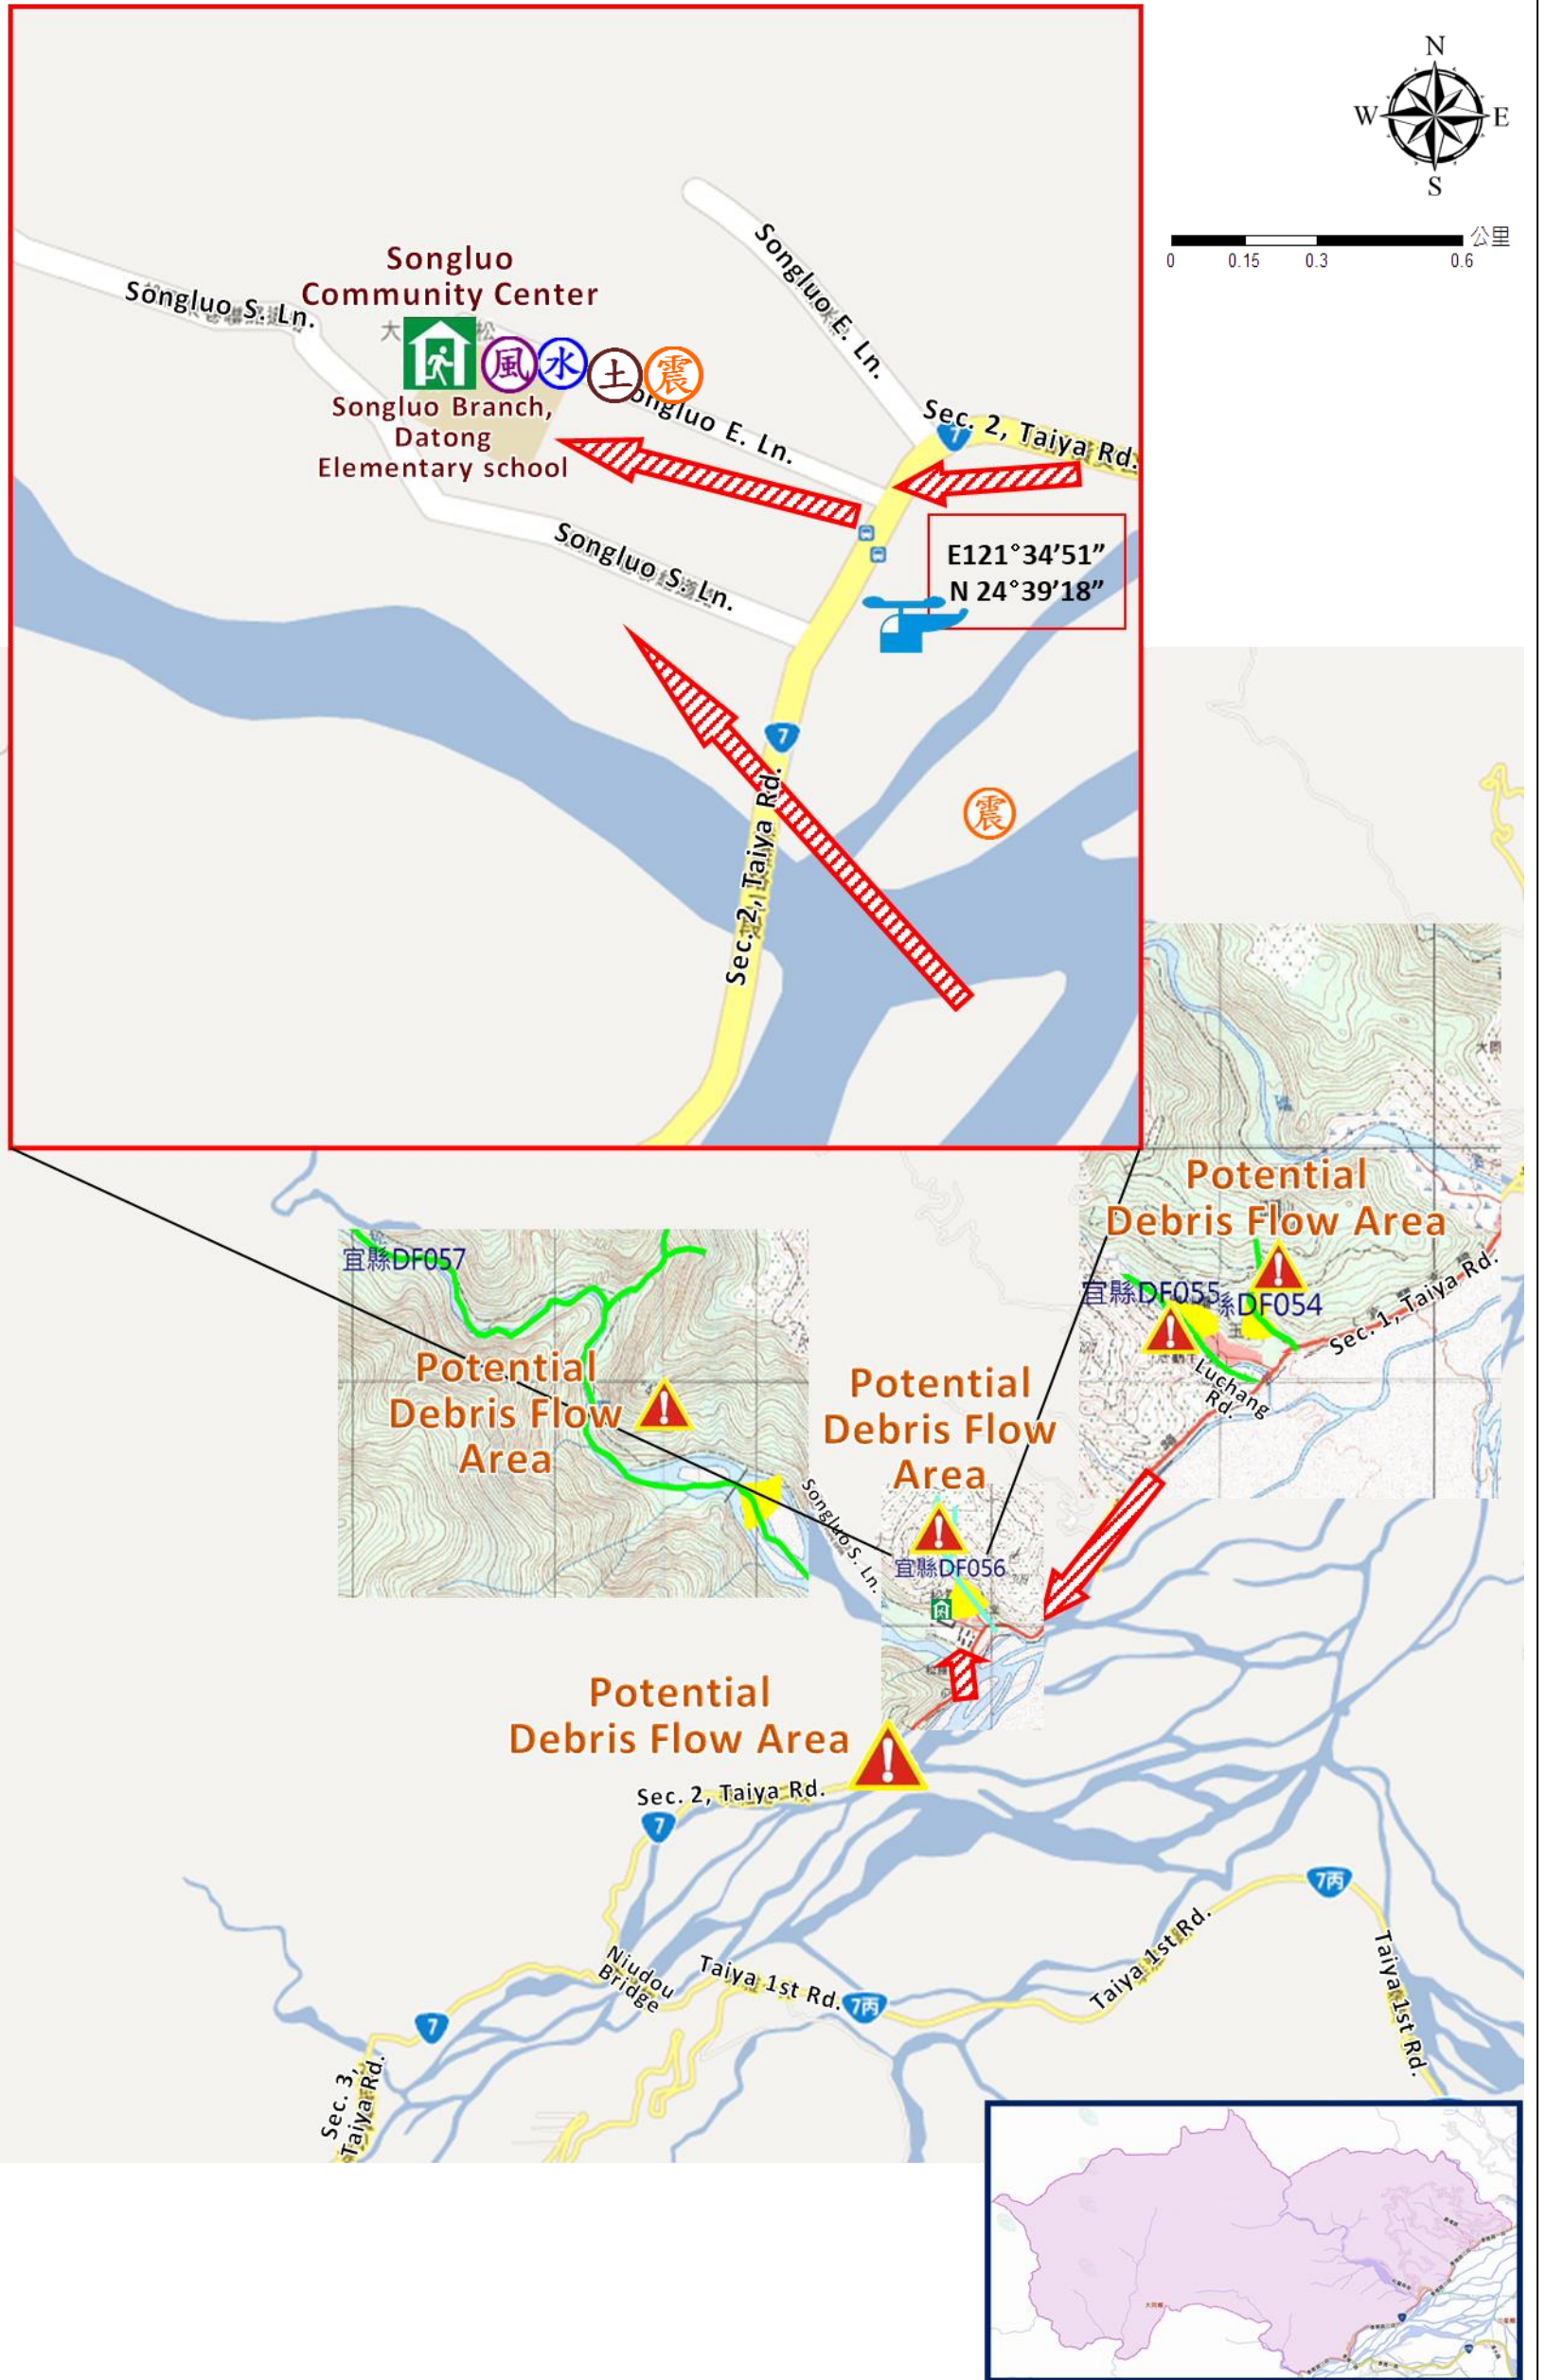

Songluo Village Evacuation Route

No.1000211-003

| |
|--|
| DPR Info. List |
| Songluo Vil. Info. |
| Population: 861 |
| Disaster Response Unit |
| 1. Datong Emergency Operation Center Tel: 03-9802260 |
| 2. Chief of Village 林裔璽 LIN YI XI Tel: 0921-259945 |
| 3. Datong Police Station Tel: 03-9801176 |
| 4. Datong Fire Branch Tel: 03-9801123 |
| 5. Police 110, FD 119 |
| 6. Road Department Tel: 03-9809601 |
| DPR Info. |
| 1. Soil&Water Conserv,Bureau http://246.swcb.gov.tw/ |
| 2. Water Resource Agency http://www.wra.gov.tw/ |
| 3. Central Weather Bureau http://www.cwb.gov.tw/ |
| 4. Yilan County FD http://fire.e-land.gov.tw/ |
| 5. Datong Township Office http://www.datong.e-land.gov.tw |
| Shelters |
| Songluo Community Center Area: 180square meters Cap.: 35ppl. Addr.: 81-10, S. Ln. Contact: 陳枝榮 CHEN ZHI RONG Tel: 03-9801004#113 |
| Made by Yilan County Fire Dep. Datong Township Office January, 2023 |

| | | | | | |
|---------|-------------------|----------------------------|----------------|-------------------|---------------------------------|
| Legends | Disaster relevant | | Facility | | |
| | Evac. Direction | Disaster warning sign spot | Indoor Shelter | Disaster category | Helicopter Landing Zone (WGS84) |