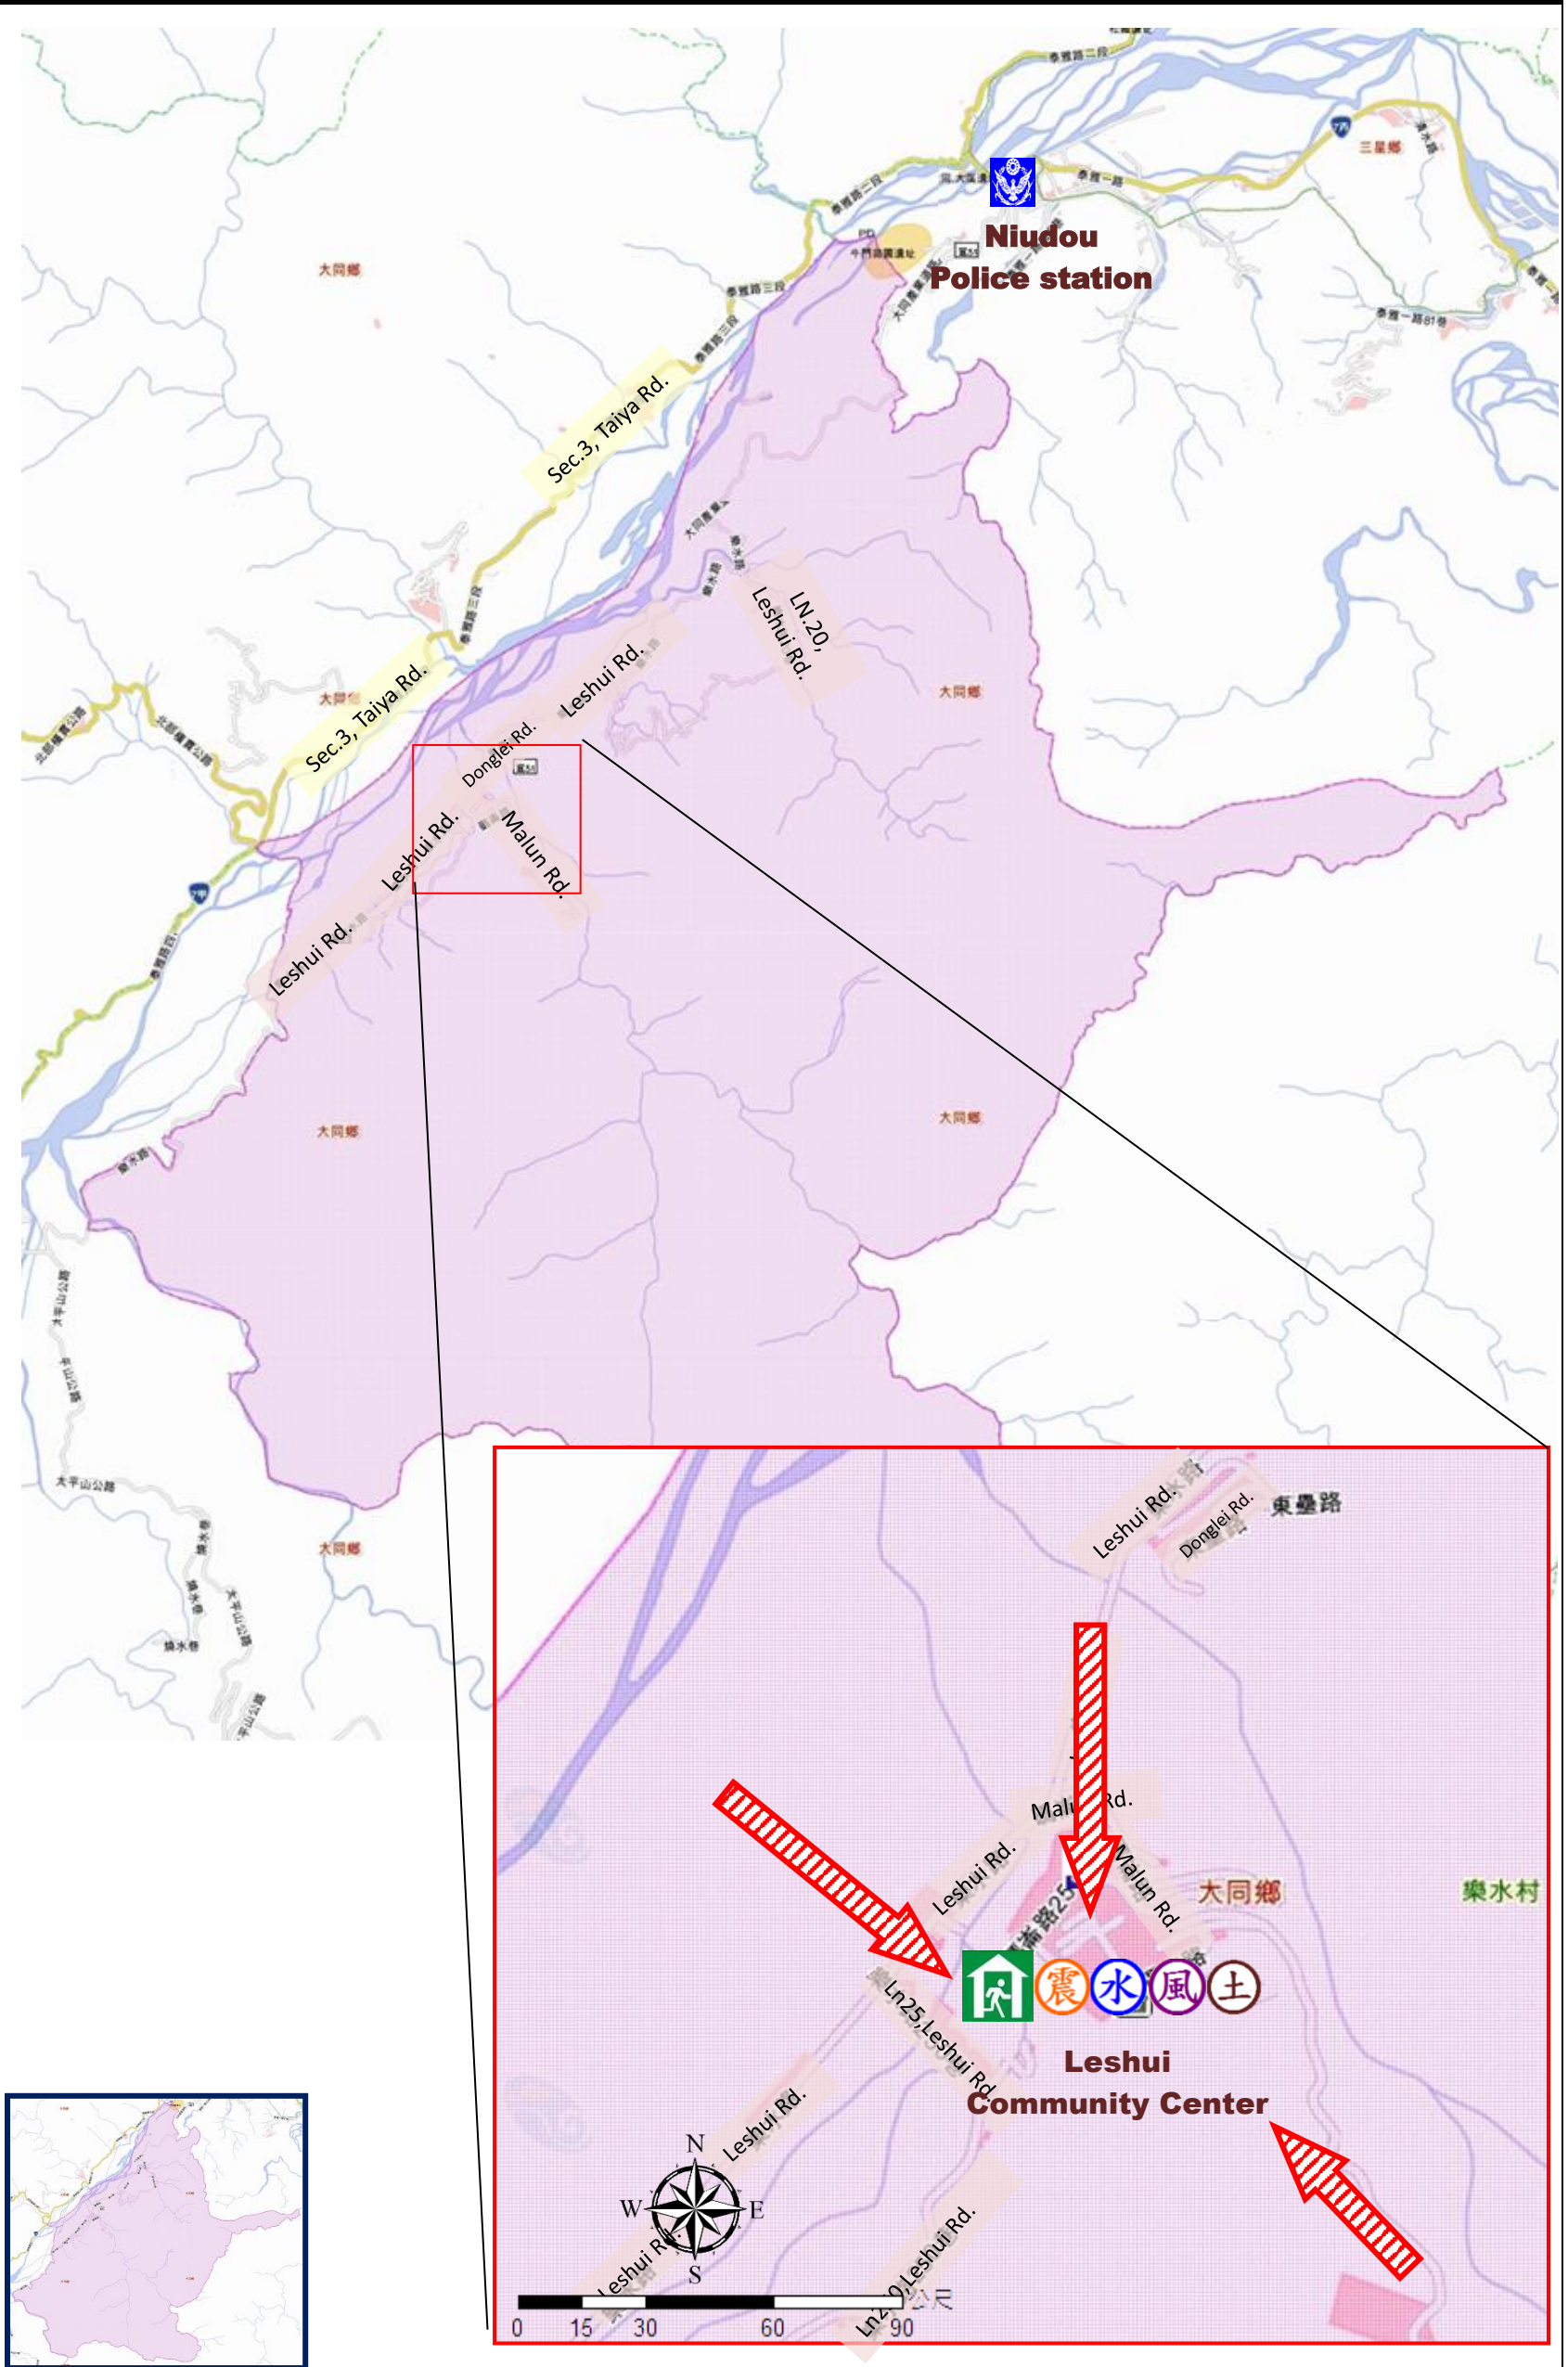

Leshui Village Evacuation Route

No.1000211-006

DPR Info. List
Leshui Vil. Info.
Population: 469
Disaster Response Unit
1. Datong Emergency Operation Center Tel: 03-9802260
2. Chief of Village 高信正 GAO XIN ZHENG Tel: 03-9801419 Cell: 0911-232117
3. Niudou Police station Tel: 03-9891731
4. Datong Fire Branch Tel: 03-9801123
5. Police 110, FD 119
6. Road Department Tel: 03-9809601
DPR Info.
1. Soil&Water Conserv,Bureau http://246.swcb.gov.tw/
2. Water Resource Agency http://www.wra.gov.tw/
3. Central Weather Bureau http://www.cwb.gov.tw/
4. Yilan County FD http://fire.e-land.gov.tw/
5. Datong Township Office http://www.datong.e-land.gov.tw
Shelters
Leshui Community Center Area: 432.59square meters Cap.: 40ppl. Addr.: 46, Malun Contact: 陳枝榮 CHEN ZHI RONG Tel: 03-9801004#113

Made by Yilan County Fire Dep.
Datong Township Office
January, 2023

Legends	Disaster relevant		Facility		
	Evac. Direction	Disaster warning sign spot	Indoor Shelter	Disaster category	Police station