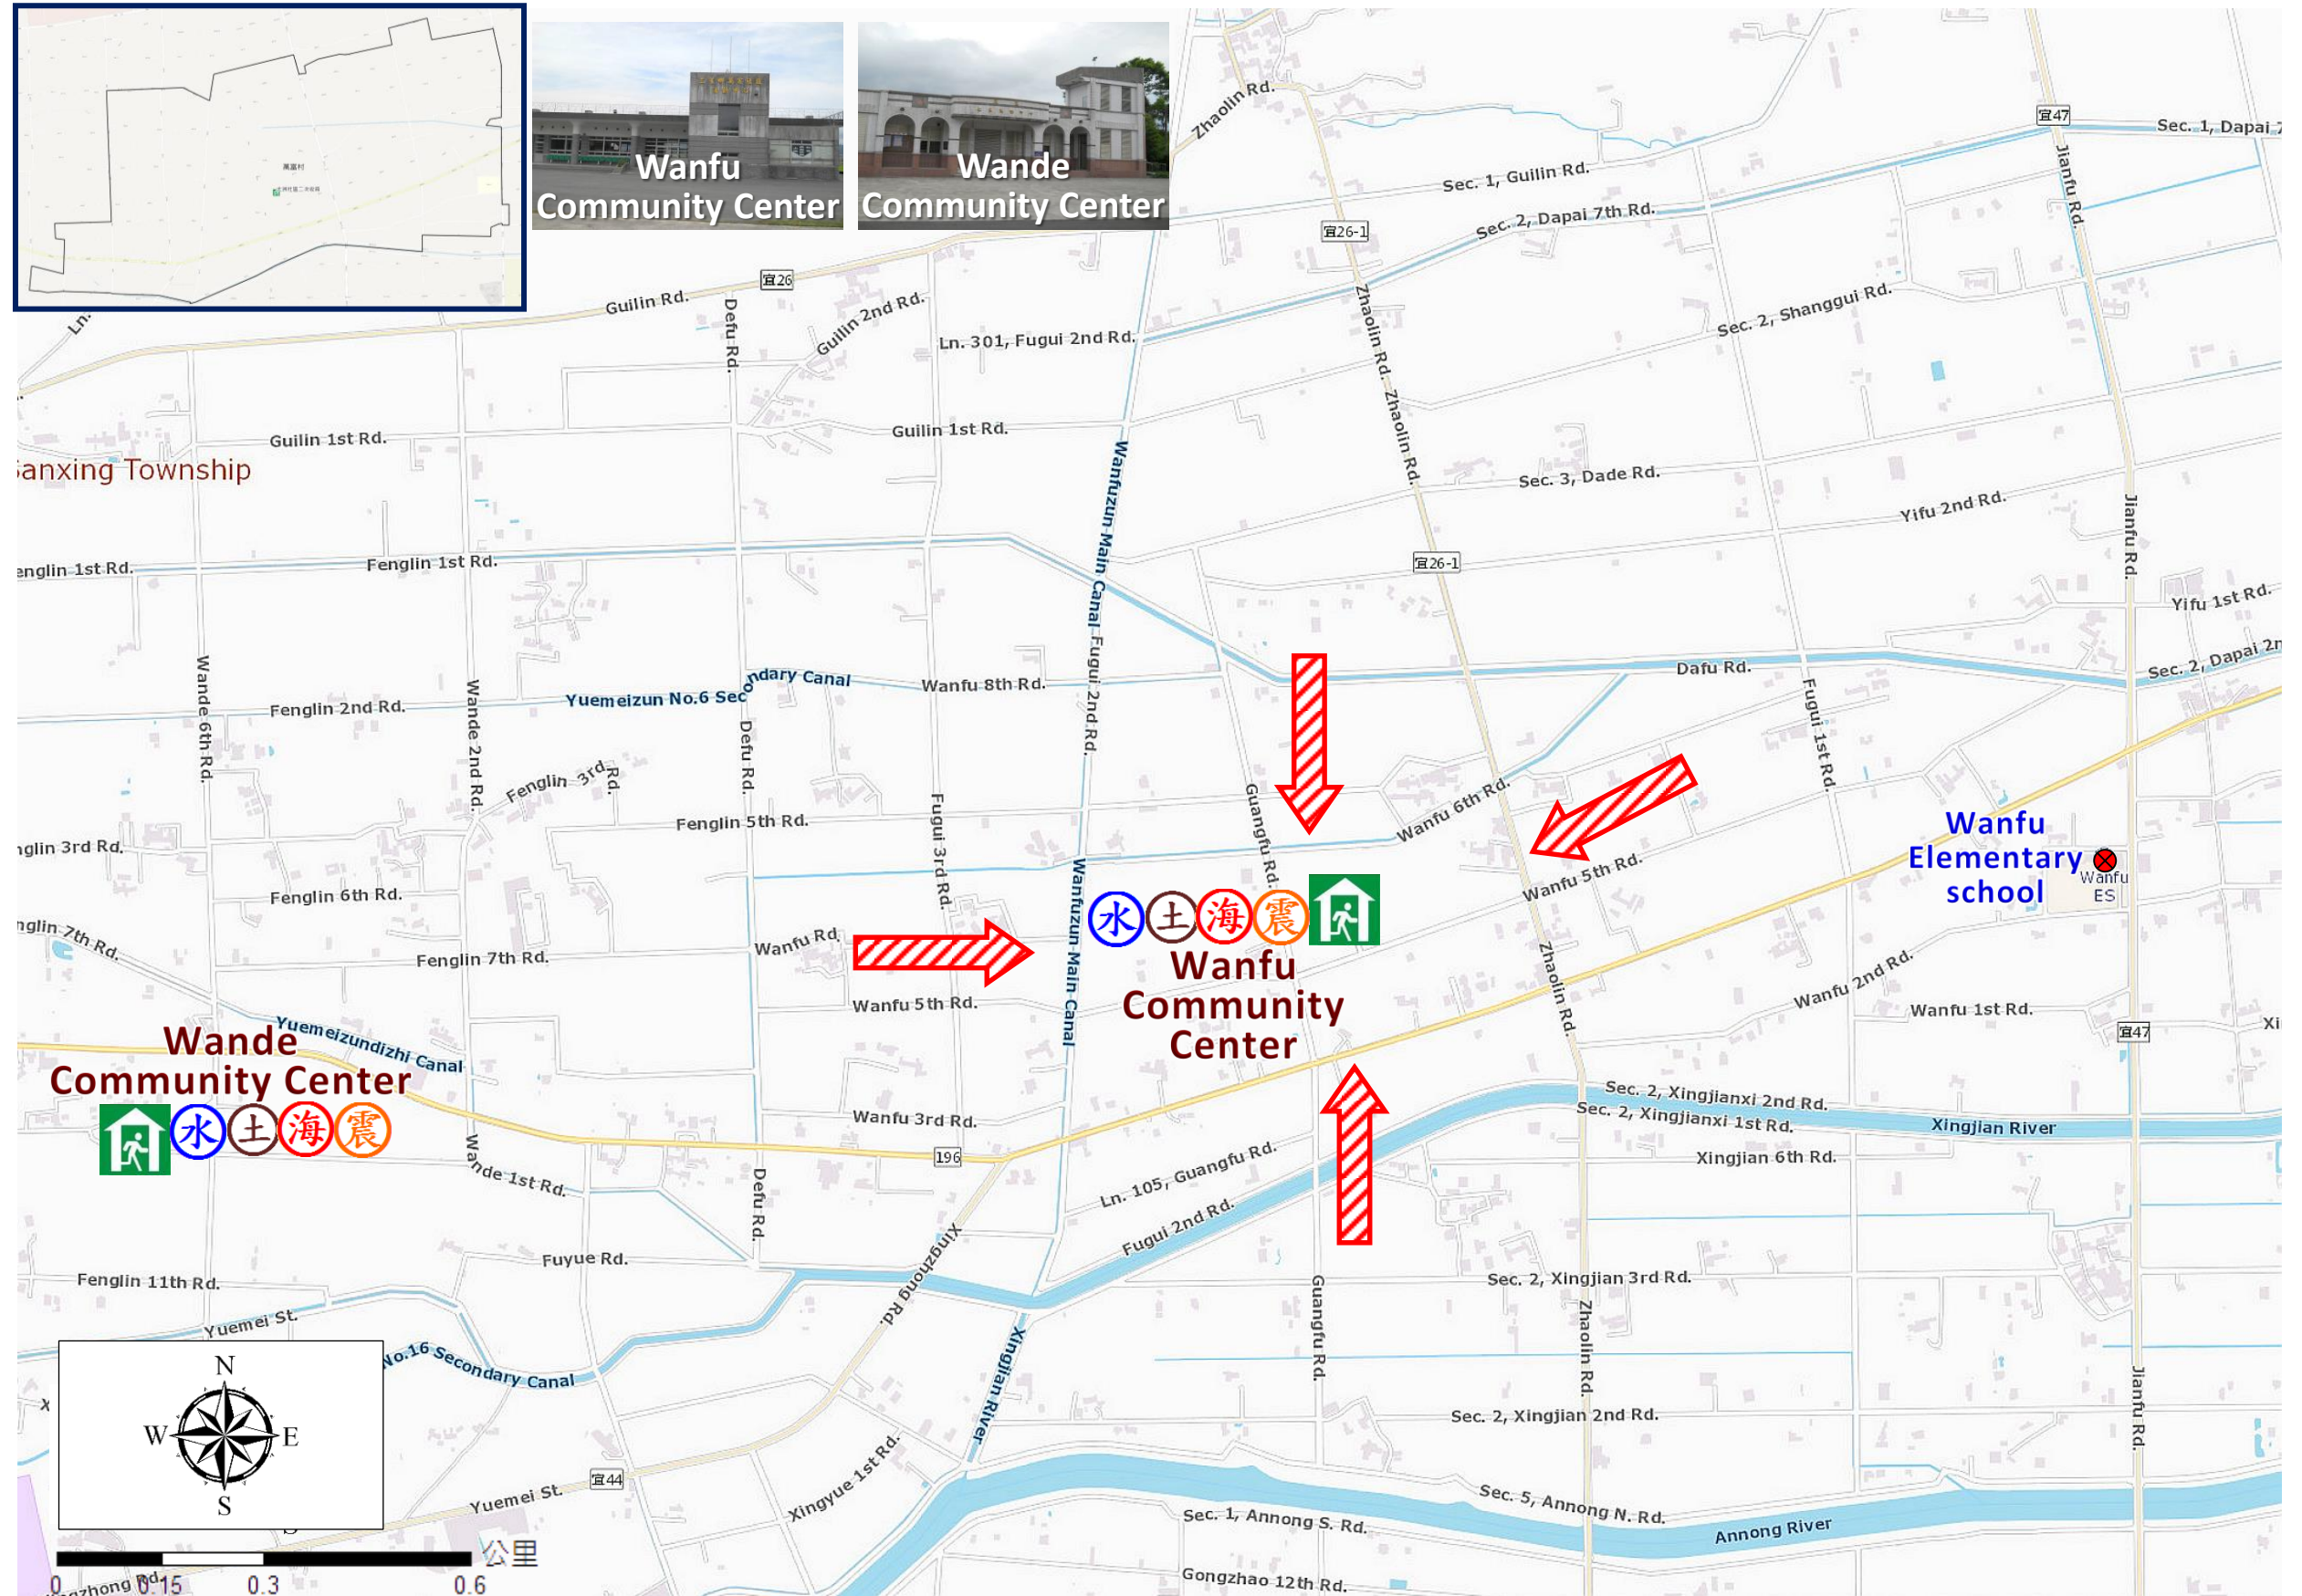

Wanfu Village Evacuation Route

No.1000210-014

DPR Info. List
Wanfu Vil. Info.
Population: 804
Disaster Response Unit
1. Sanshing Emergency Operation Center Tel: 03-9893546
2. Chief of Village 羅惠恩 LUO HUI EN Tel: 03-9892864 Cell:0937-162345
3. Sanshing Police station Tel: 03-9892561
4. Sanshing Fire Branch Tel: 03-9892271
5. Police 110, FD 119
6. Road Department Tel: 03-9809601
DPR Info.
1. Agency of Rural Development & Soil and Water Conservation, MOA https://www.ardswc.gov.tw/Home/
2. Water Resources Agency, MOEA http://www.wra.gov.tw/
3. Central Weather Administration https://www.cwa.gov.tw/V8/C/
4. Yilan County FD http://fire.e-land.gov.tw/
5. Sanshing Township Office http://www.sanshing.gov.tw/
Shelters
Wanfu Community Center Area: 300square meters Cap.: 63ppl. Addr.: 300, Wanfu 5th Rd. Contact: 羅惠恩 LUO,HUI-EN Tel: 0937162345
Wande Community Center Area: 110square meters Cap.: 23ppl. Addr.: 61, Fenglin 9th Rd. Contact:張榮華 ZHANG,RONG-HUA Tel: 0988393016

Legends	Disaster relevant	Facility
---------	-------------------	----------

Made by Yilan County Fire Dep.
Sanshing Township Office
March, 2024

Evac. Direction

Disaster warning sign spot

Indoor Shelter

Disaster category