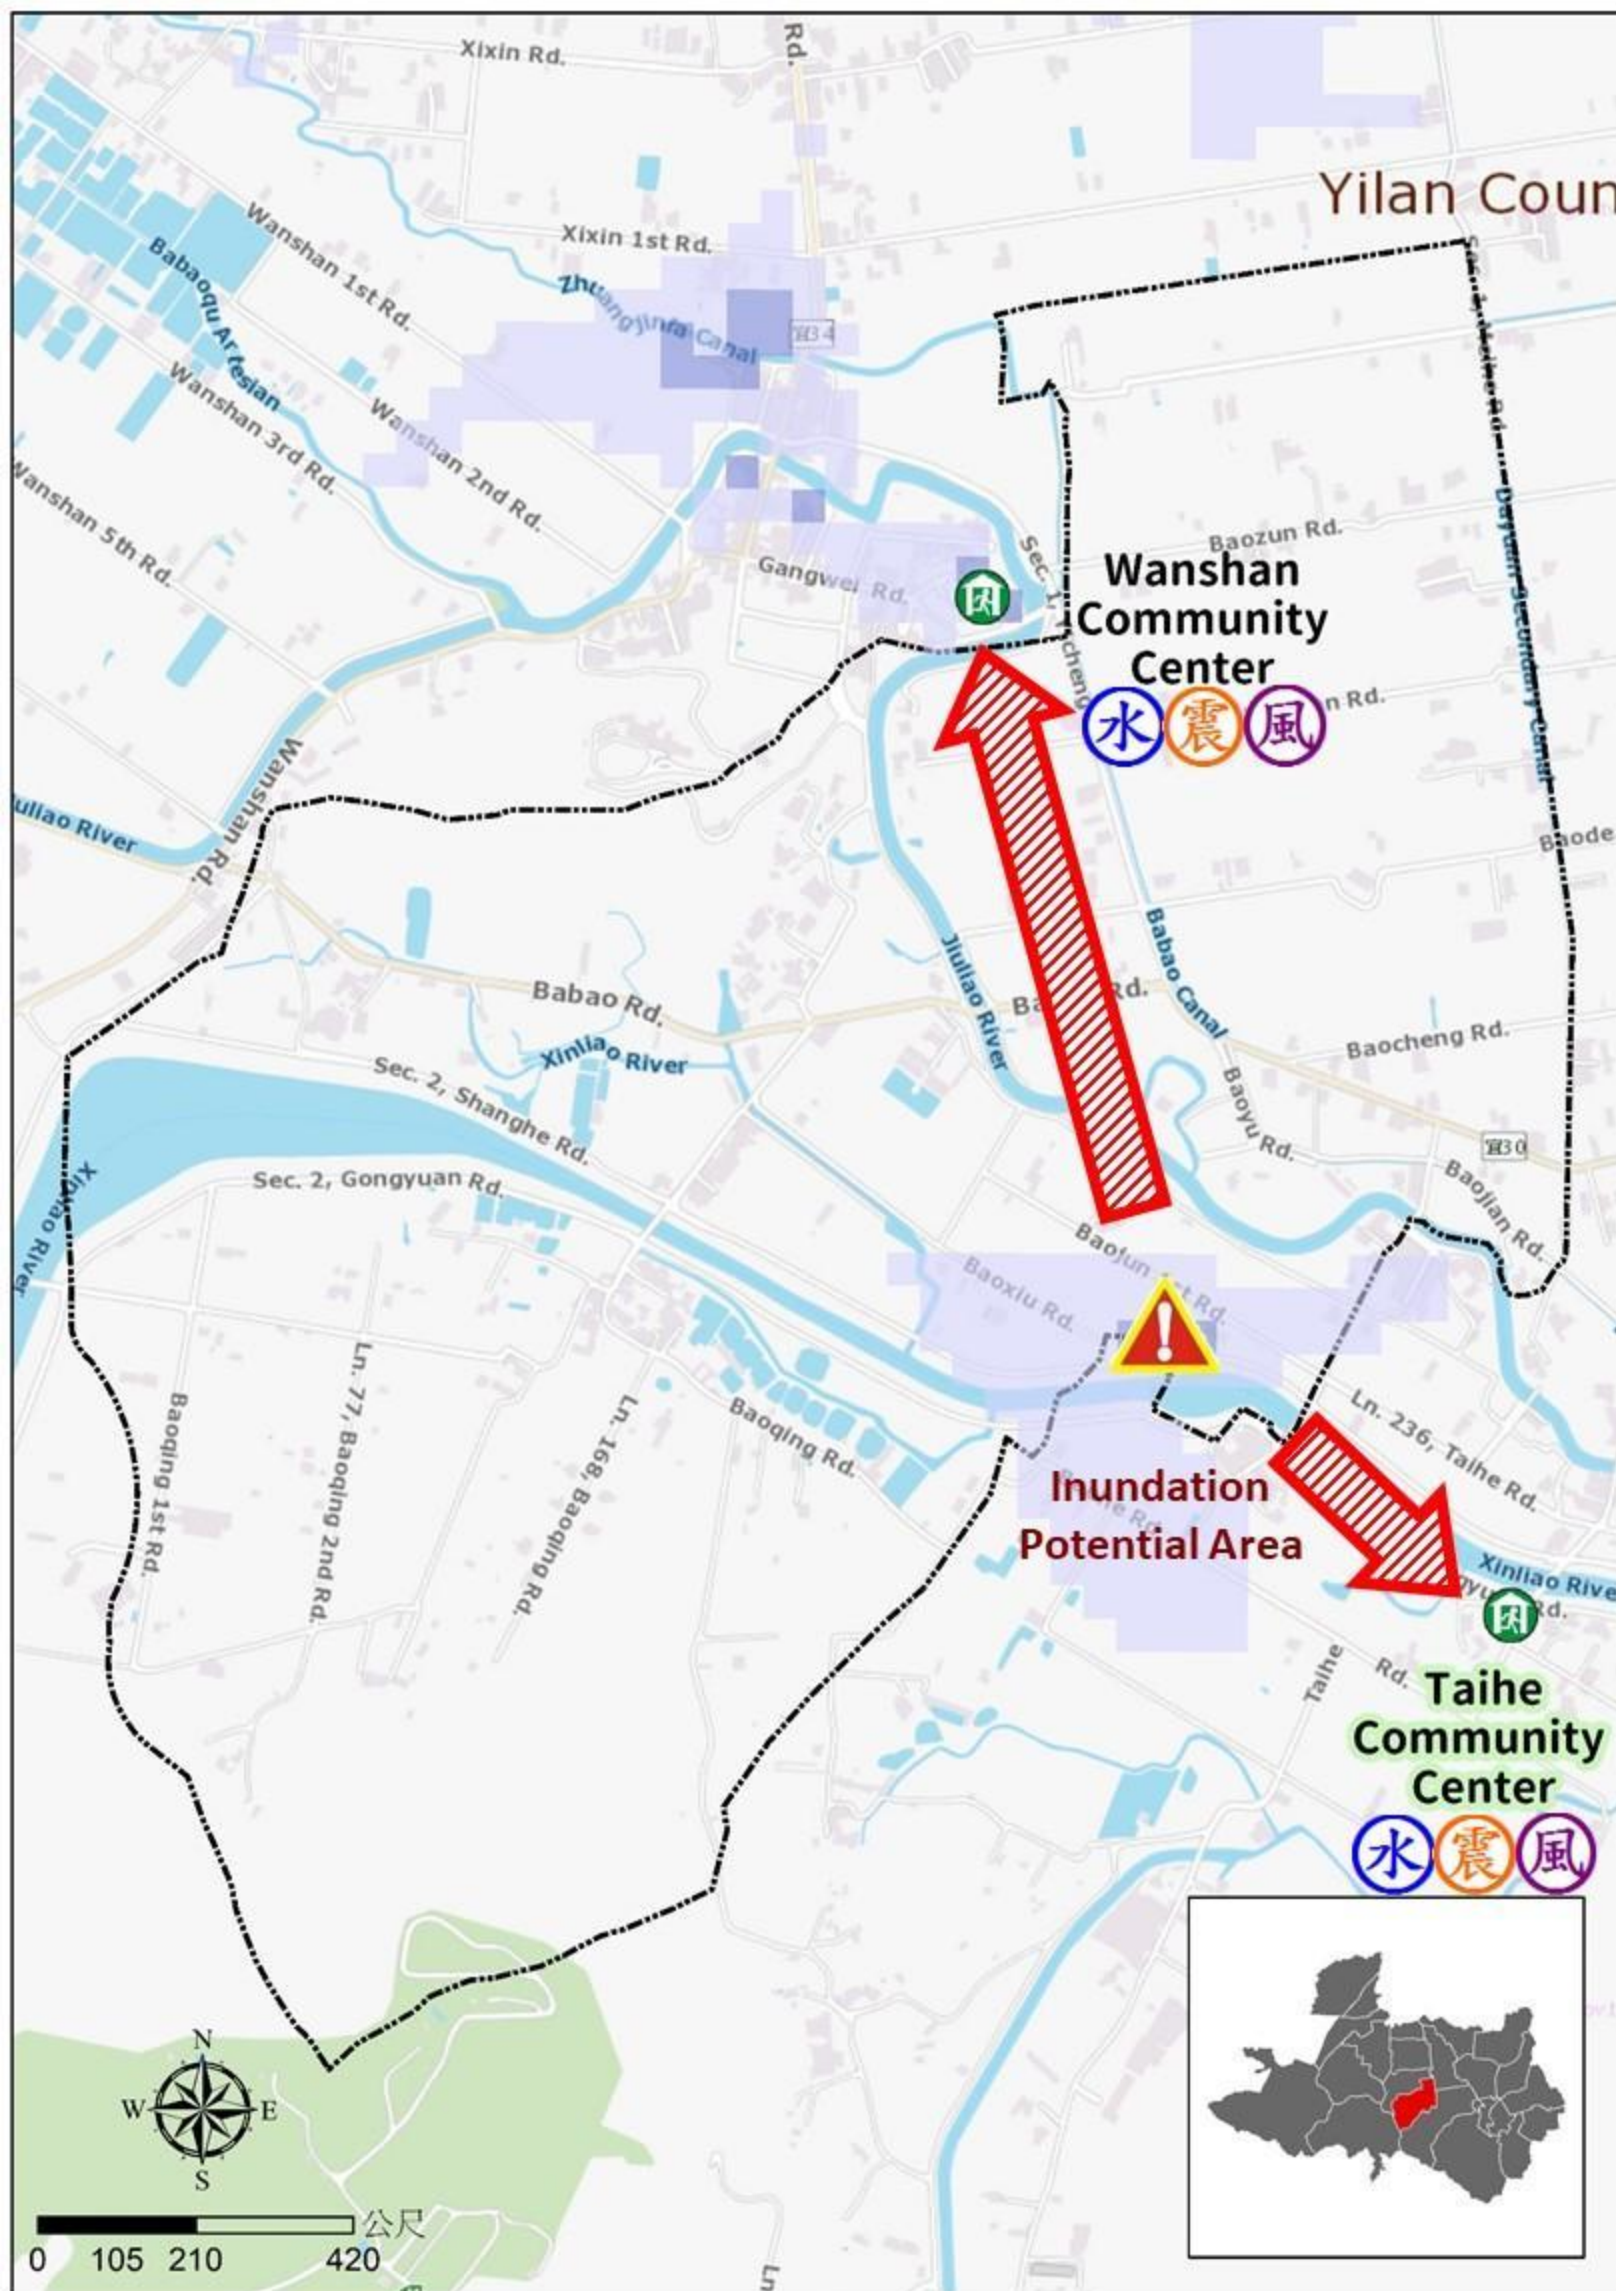

Babao Village Evacuation Route

No.1000208-012

DPR Info. List
Babao Vil. Info.
Population: 944
Disaster Response Unit
<ol style="list-style-type: none"> 1. Dongshan Emergency Operation Center Tel: 03-9591105 2. Chief of Village 康素真 KANG SU ZHEN Tel:03-9587279 Cell: 0932164586 3. Shun'an Police station Tel: 03-9581804 4. Dongshan Fire Branch Tel: 03-9593119 5. Police 110, FD 119 6. Road Department Tel: 03-9882058
DPR Info.
<ol style="list-style-type: none"> 1. Soil&Water Conserv,Bureau http://246.swcb.gov.tw/ 2. Water Resource Agency http://www.wra.gov.tw/ 3. Central Weather Bureau http://www.cwb.gov.tw/ 4. Yilan County FD http://fire.e-land.gov.tw/ 5. Dongshan Township Office http://www.dongshan.gov.tw/
Shelters
<p>Wanshan Community Center Area: 729.54square meters Cap.: 154ppl. Addr.: 98, Gangwei Rd. Contact: 蕭順龍 SIAO,SHUN-LONG Tel: 0928-268880</p> 
<p>Taihe Community Center Area: 464square meters Cap.: 98ppl. Addr.: 248, Taihe Rd. Contact: 黃崇澤 HUANG,CHONG-ZE Tel: 0937-909990</p>
<p>Made by Yilan County Fire Dep. Dongshan Township Office January, 2023</p>

Legends	Disaster relevant		Facility	
	 Evac. Direction	 Disaster warning sign spot	 Indoor Shelter	 Disaster category