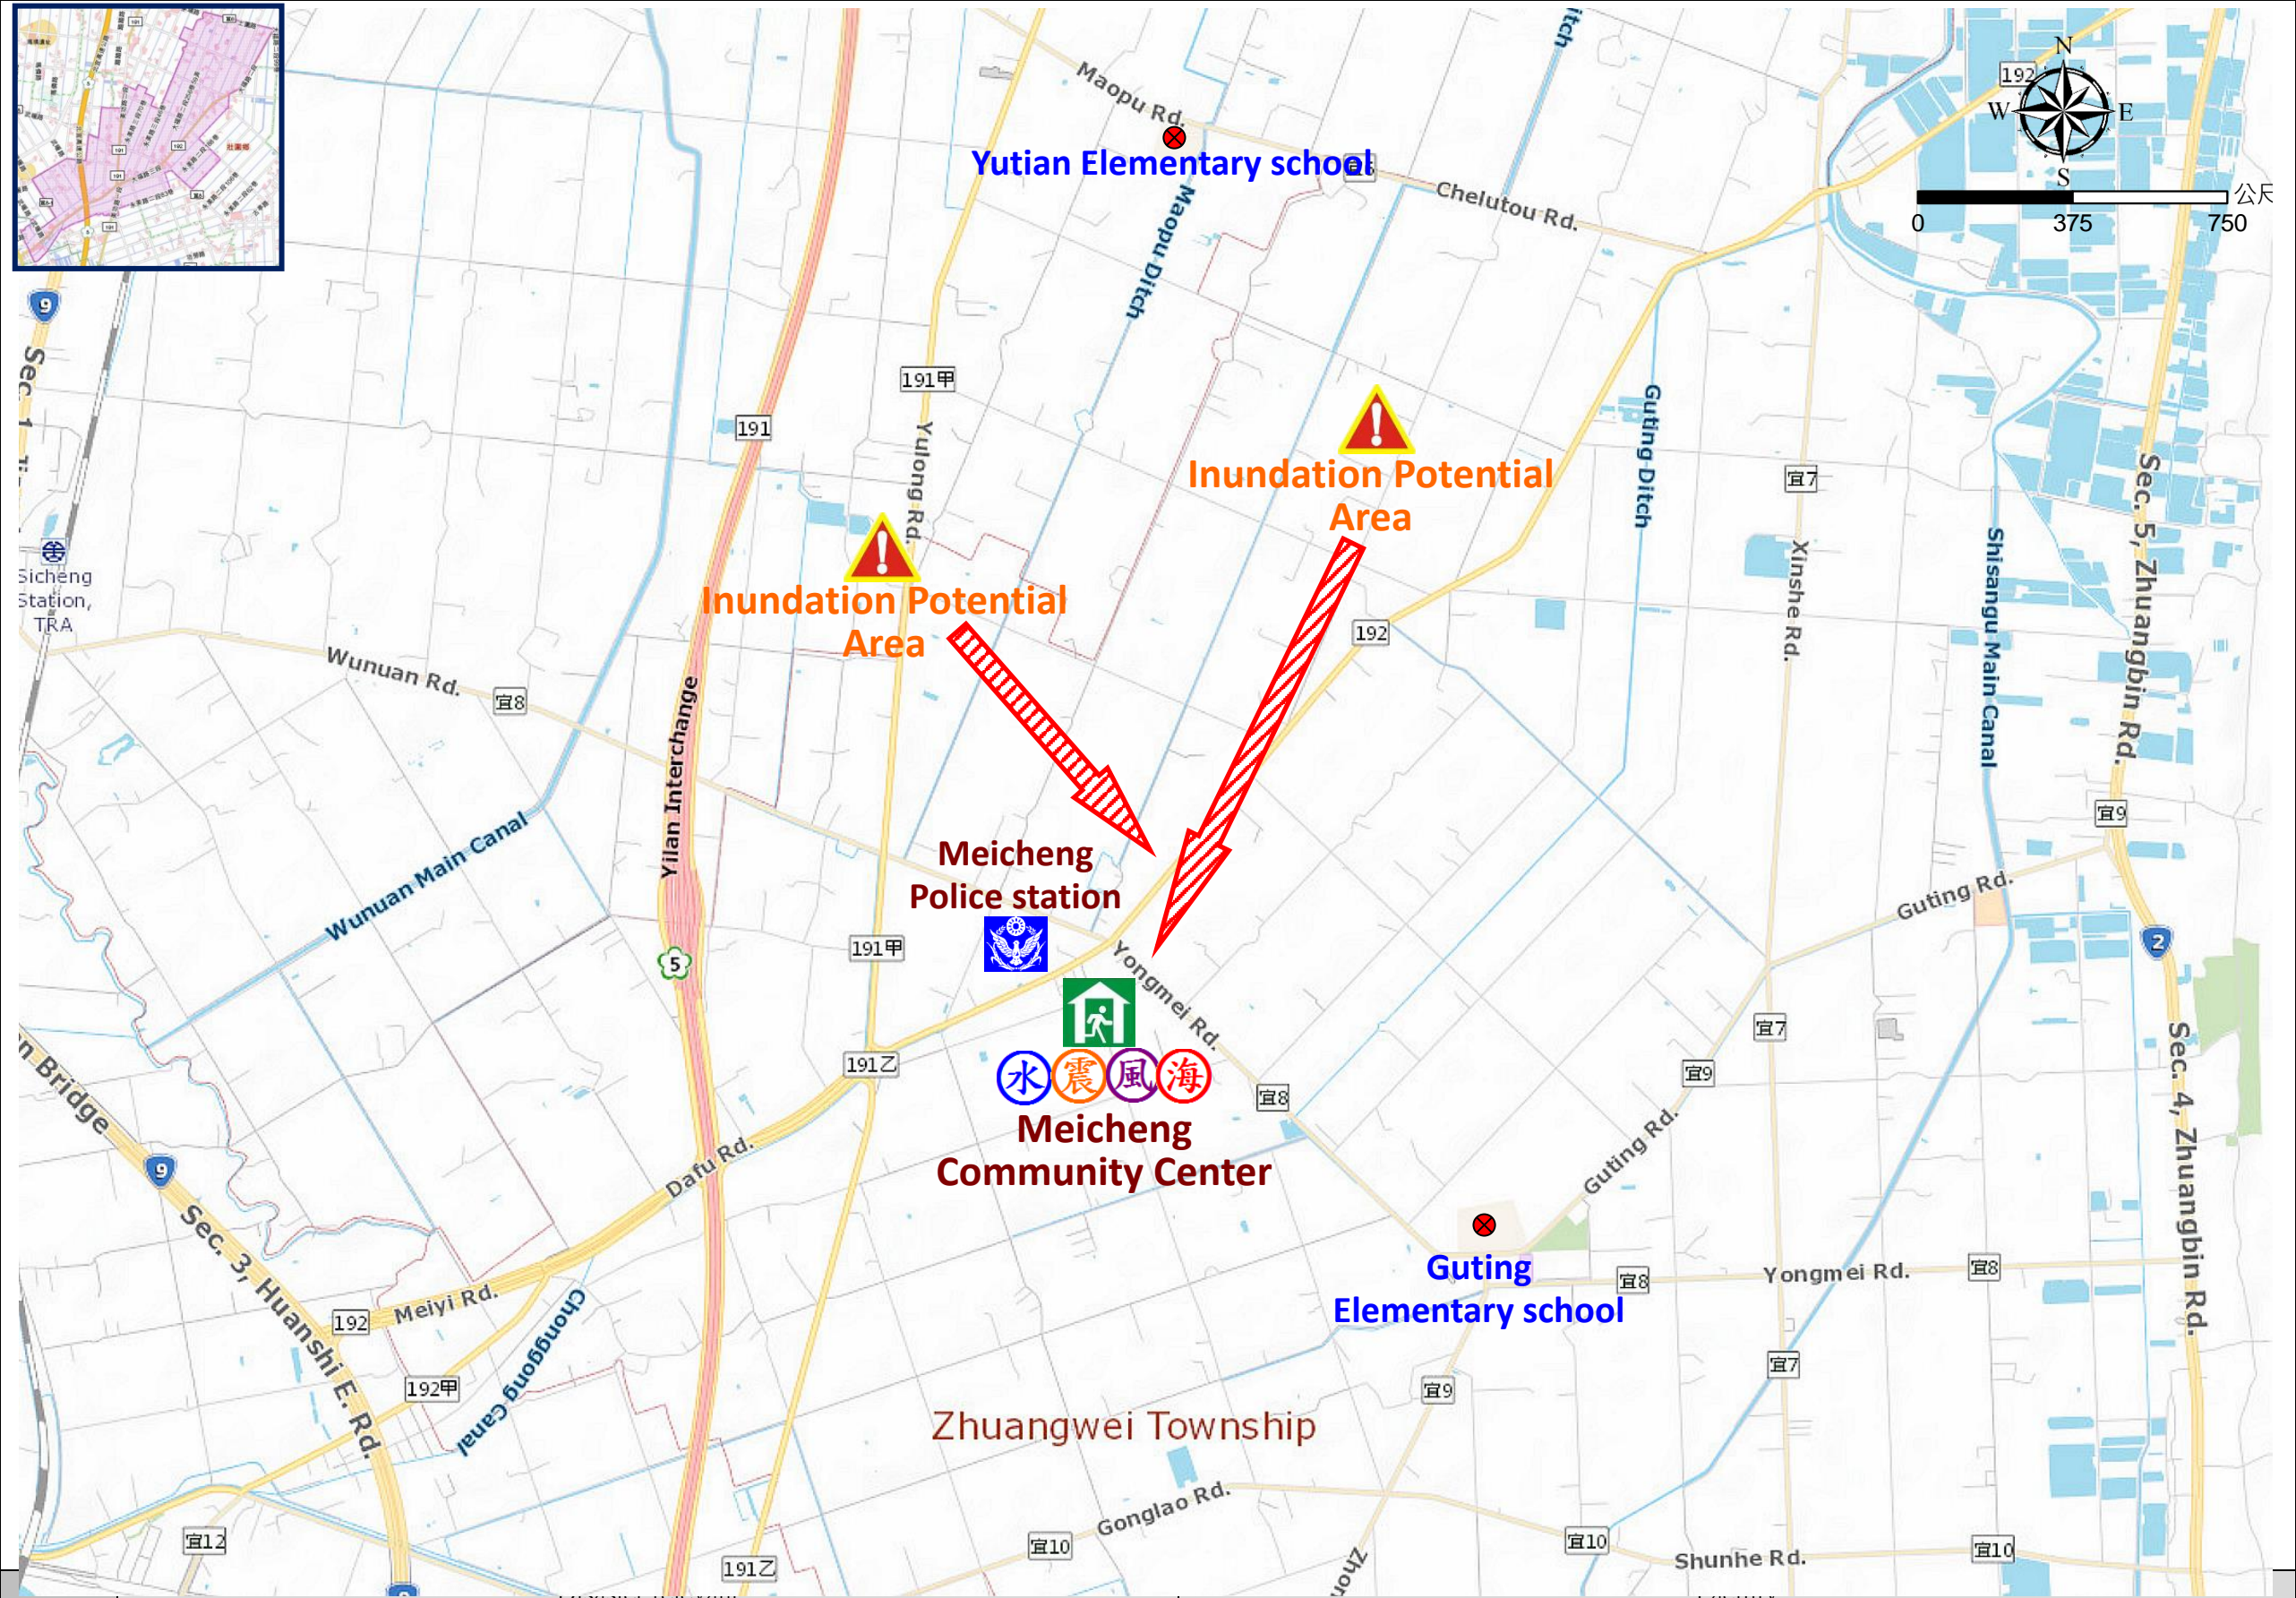

Meicheng Village Evacuation Route

No.1000206-011

DPR Info. List
Meicheng Vil. Info.
Population: 2,538
Disaster Response Unit
1. Jhuangwei Emergency Operation Center Tel: 03-9383018
2. Chief of Village 吳檠達 WU JUE DA Cell: 0912-593803
3. Meicheng Police station Tel: 03-9303691
4. Jhuangwei Fire Branch Tel: 03-9380171
5. Police 110, FD 119
6. Road Department Tel: 03-9882058

DPR Info.
1. Soil&Water Conserv,Bureau http://246.swcb.gov.tw/
2. Water Resource Agency https://www.wra.gov.tw/
3. Central Weather Bureau https://www.cwb.gov.tw/
4. Yilan County FD https://fire.e-land.gov.tw/
5. Jhuangwei Township Office https://www.jw.gov.tw/

Shelters

Meicheng Community Center
Area: 733.18square meters
Cap.: 155ppl.
Addr.: 121, Sec.2, Yongmei Rd.
Contact: 呂立中
HU ZHENG WEI
Tel: 03-9383012#282

Made by Yilan County Fire Dep.
Jhuangwei Township Office
January, 2023

Legends	 Evac. Direction	 Disaster warning sign spot	 Indoor Shelter	 Disaster category	 Police station
---------	--	---	---	--	---