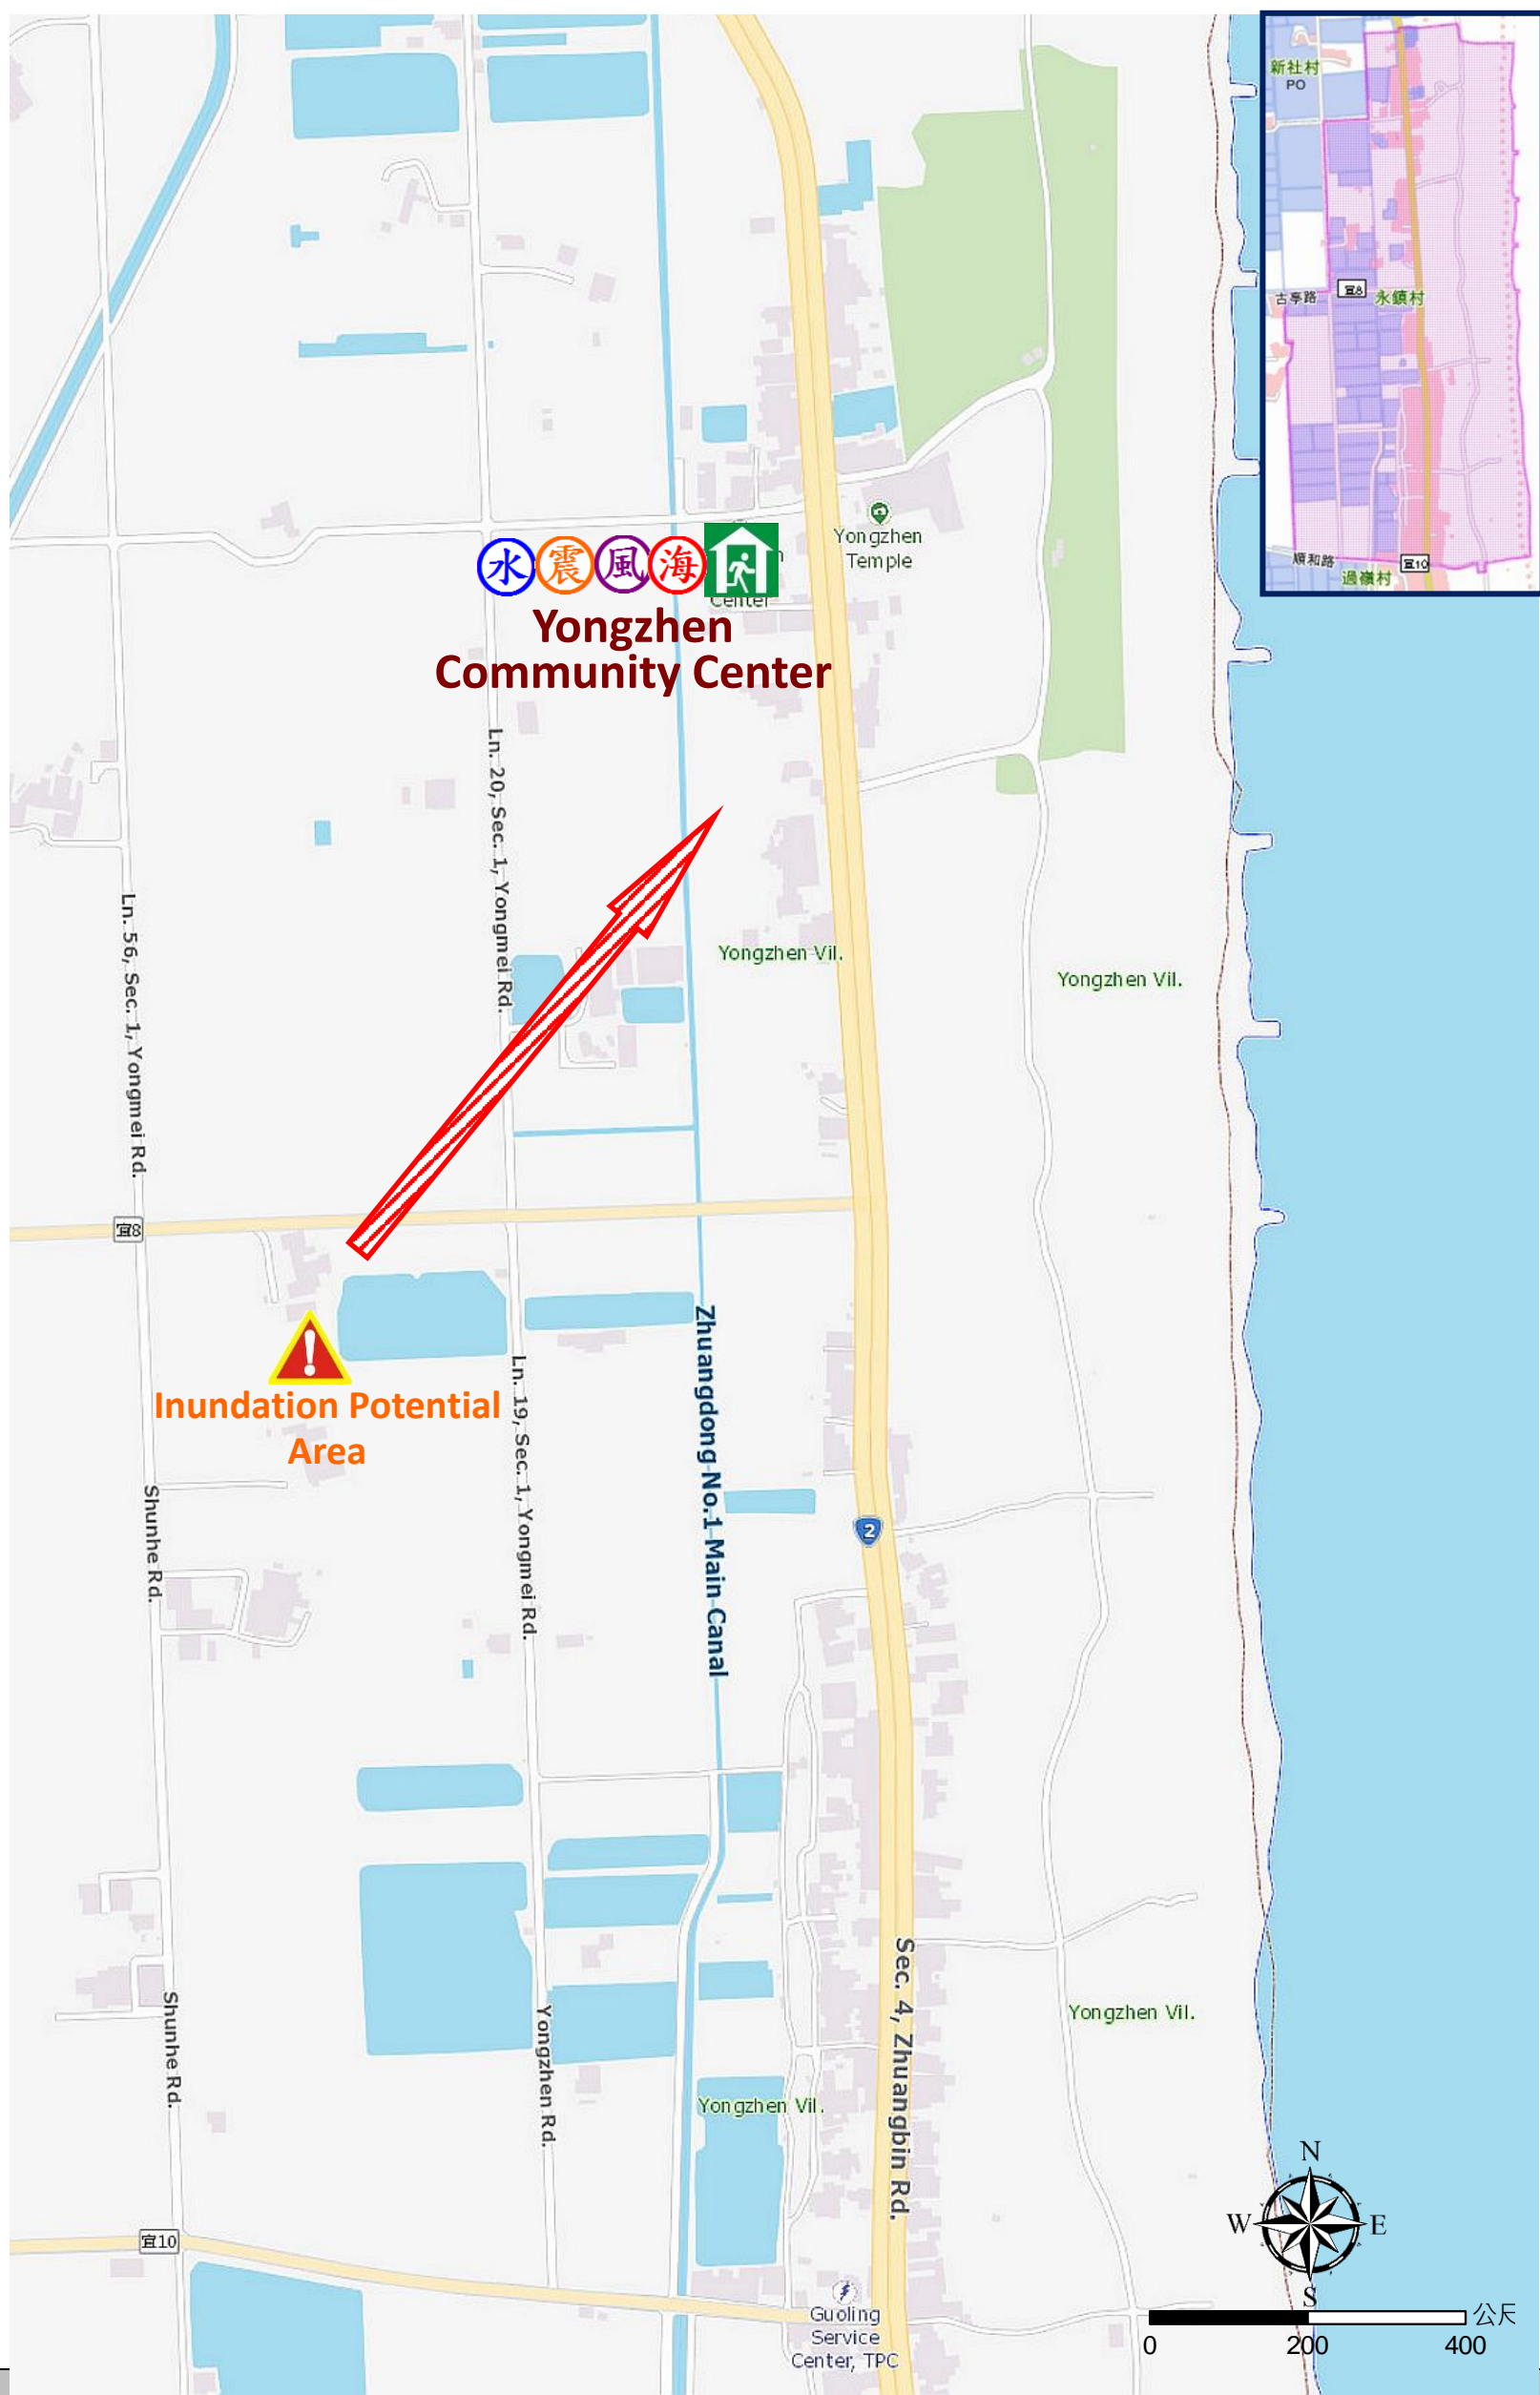

Yongzhen Village Evacuation Route

No.1000206-007

DPR Info. List
Yongzhen Vil. Info.
Population: 863
Disaster Response Unit
<ol style="list-style-type: none"> Jhuangwei Emergency Operation Center Tel: 03-9383018 Chief of Village 呂文章 LU WEN ZHANG Cell: 0982-225752 Zhongxiao Police station Tel: 03-9301984 Jhuangwei Fire Branch Tel: 03-9380171 Police 110, FD 119 Road Department Tel: 03-9882058
DPR Info.
<ol style="list-style-type: none"> Soil&Water Conserv,Bureau http://246.swcb.gov.tw/ Water Resource Agency https://www.wra.gov.tw/ Central Weather Bureau https://www.cwb.gov.tw/ Yilan County FD https://fire.e-land.gov.tw/ Jhuangwei Township Office https://www.jw.gov.tw/
Shelters
<p>Yongzhen Community Center Area: 560.61square meters Cap.: 118ppl. Addr.: 375, Sec. 4, Zhuangbin Rd. Contact: 呂立中 HU ZHENG WEI Tel: 03-9383012#282</p>

<p>Made by Yilan County Fire Dep. Jhuangwei Township Office January, 2023</p>

Legends				
	Evac. Direction	Disaster warning sign spot	Indoor Shelter	Disaster category