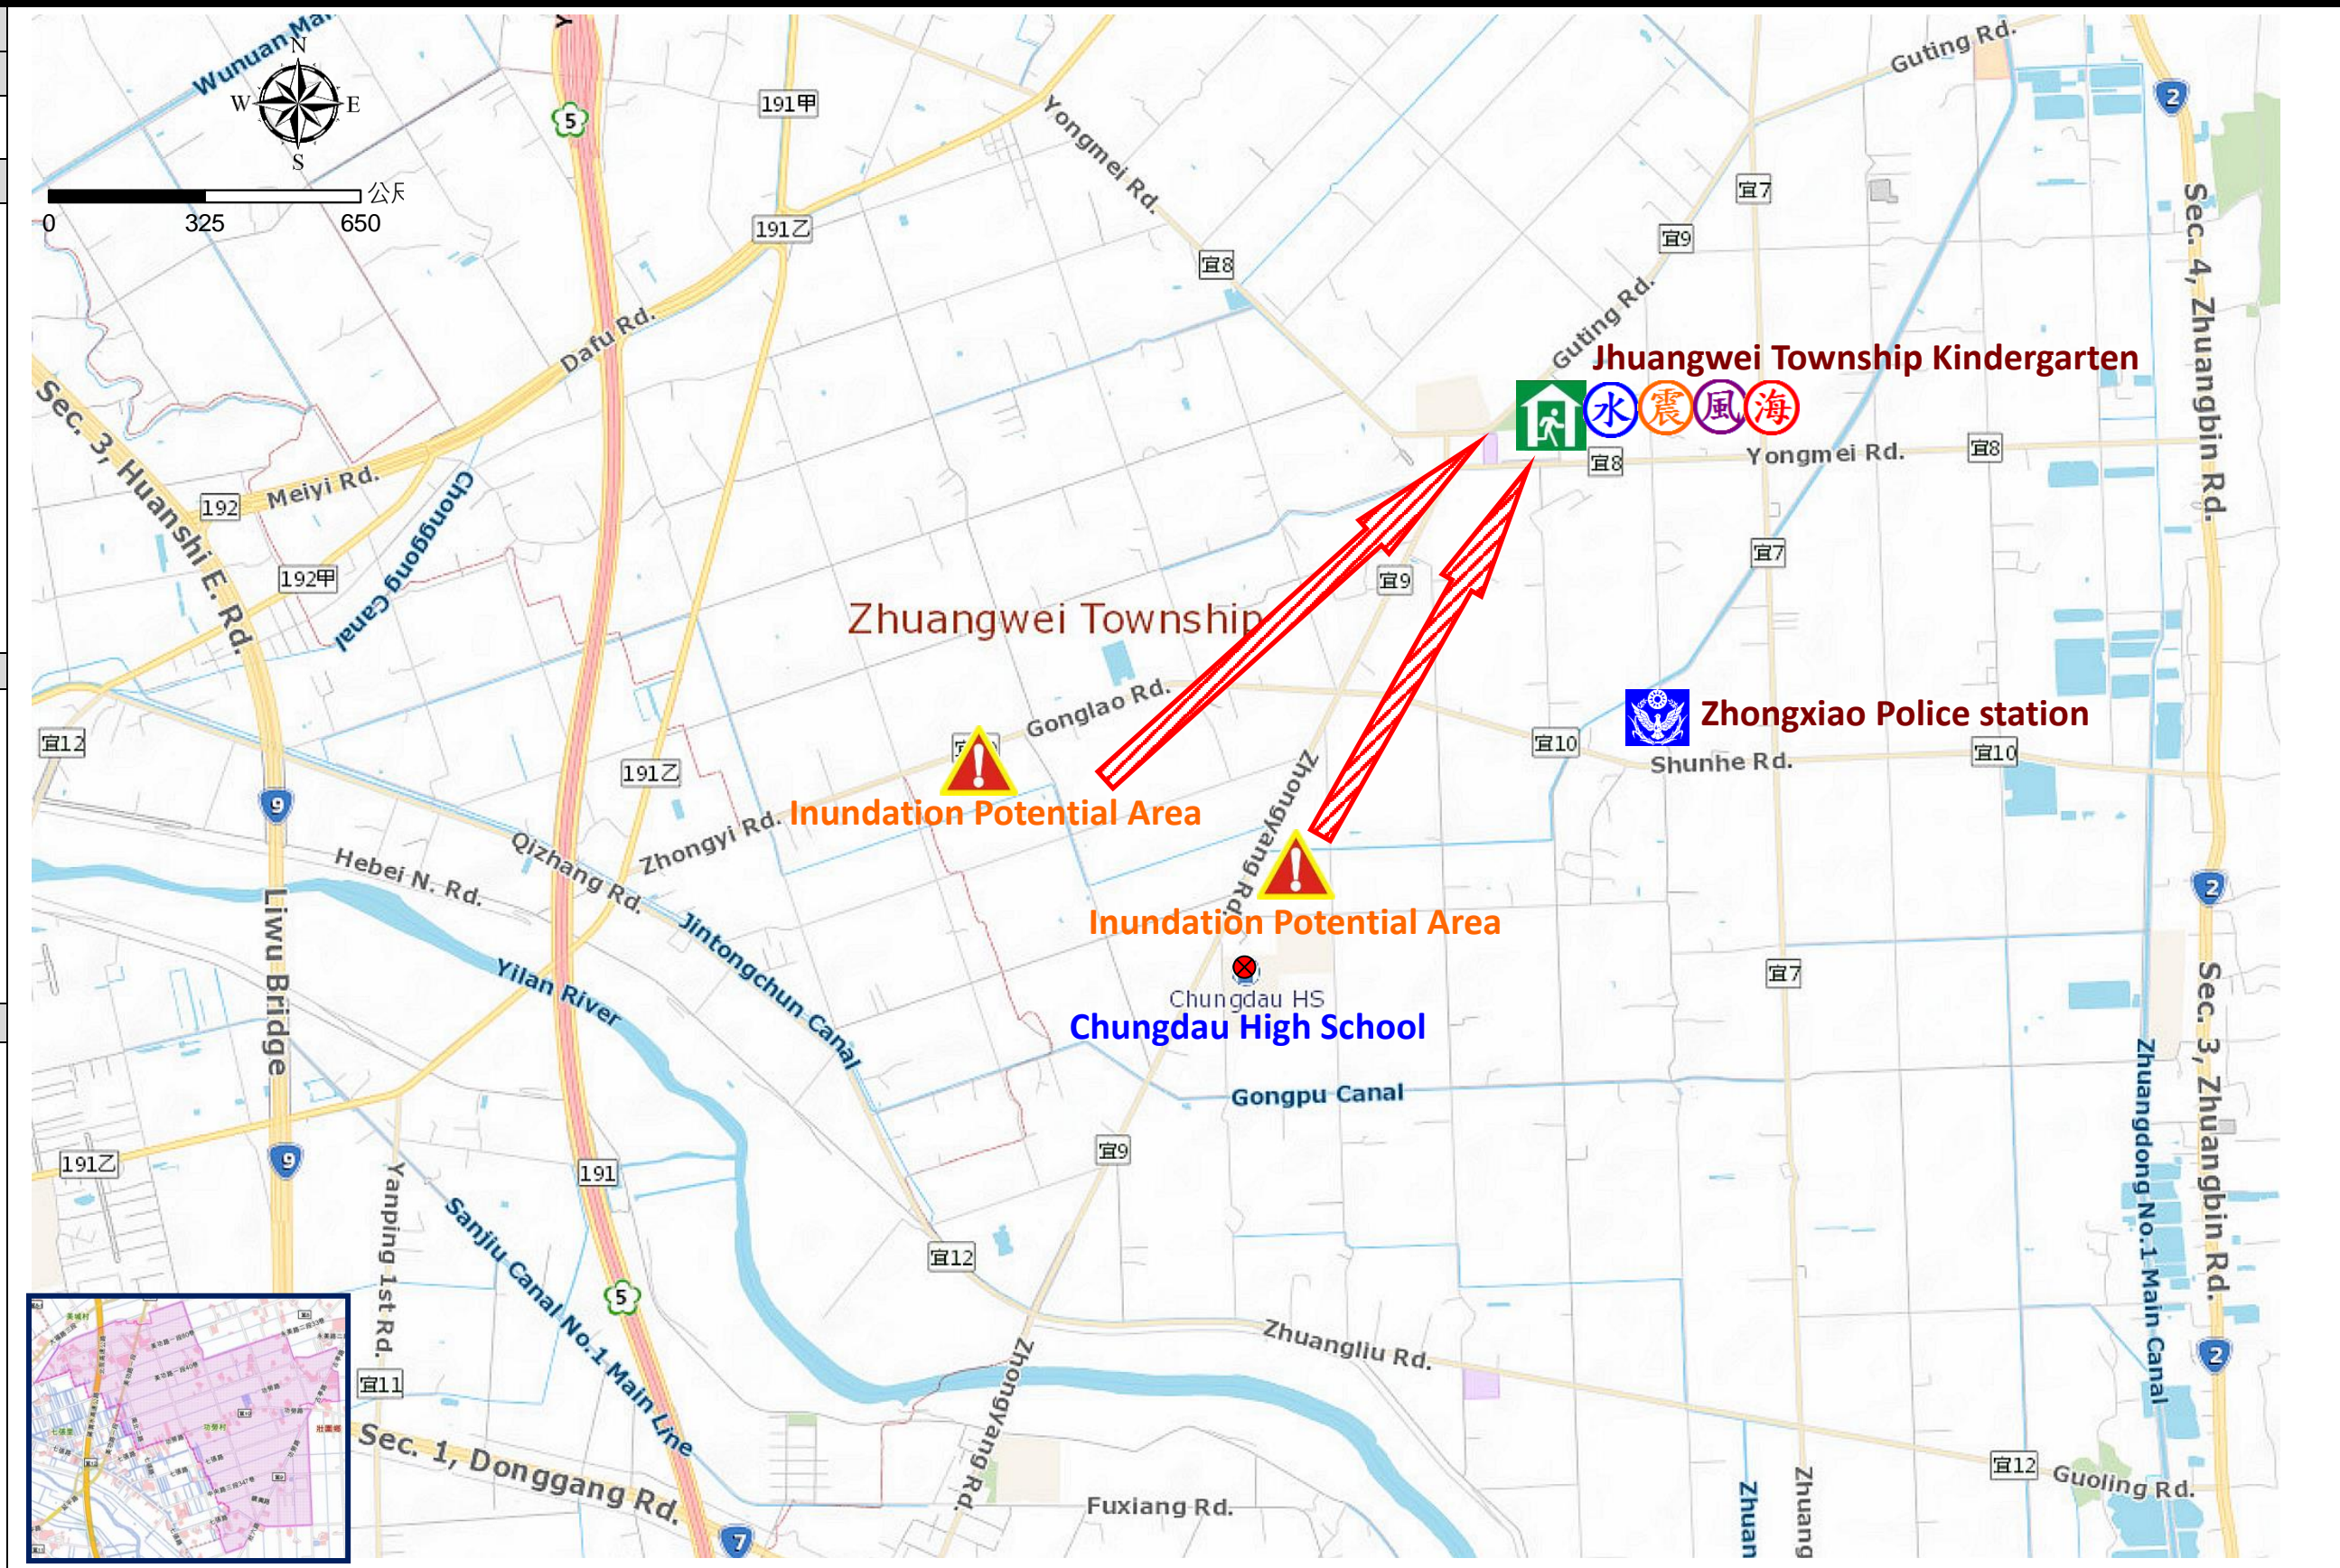

Gonglao Village Evacuation Route

No.1000206-010

DPR Info. List
Gonglao Vil. Info.
Population: 1,439
Disaster Response Unit
1. Jhuangwei Emergency Operation Center Tel: 03-9383018
2. Chief of Village 林金虎 LIN JIN HU Tel: 03-9301385 Cell: 0928-104817
3. Zhongxiao Police station Tel: 03-9301984
4. Jhuangwei Fire Branch Tel: 03-9380171
5. Police 110, FD 119
6. Road Department Tel: 03-9882058
DPR Info.
1. Soil&Water Conserv,Bureau http://246.swcb.gov.tw/
2. Water Resource Agency https://www.wra.gov.tw/
3. Central Weather Bureau https://www.cwb.gov.tw/
4. Yilan County FD https://fire.e-land.gov.tw/
5. Jhuangwei Township Office https://www.jw.gov.tw/
Shelters
Jhuangwei Township Kindergarten Area: 1655.41square meters Cap.: 351ppl. Addr.: 180, Sec.1, Yongmei Rd. Contact: 呂立中 HU ZHENG WEI Tel: 03-9383012#282
Guting Community Center Area: 942.41square meters Cap.: 199ppl. Addr.: 48-16, Guting Rd. Contact: 呂立中 HU ZHENG WEI Tel: 03-9383012#282
Shunhe Community Center Area: 315.12square meters Cap.: 66ppl. Addr.: 47-3, Shunhe Rd. Contact: 呂立中 HU ZHENG WEI Tel: 03-9383012#282

Legends	Disaster relevant		Facility		
	 Evac. Direction	 Disaster warning sign spot	 Indoor Shelter	 Disaster category	 Police station

Made by Yilan County Fire Dep.
Jhuangwei Township Office
January, 2023