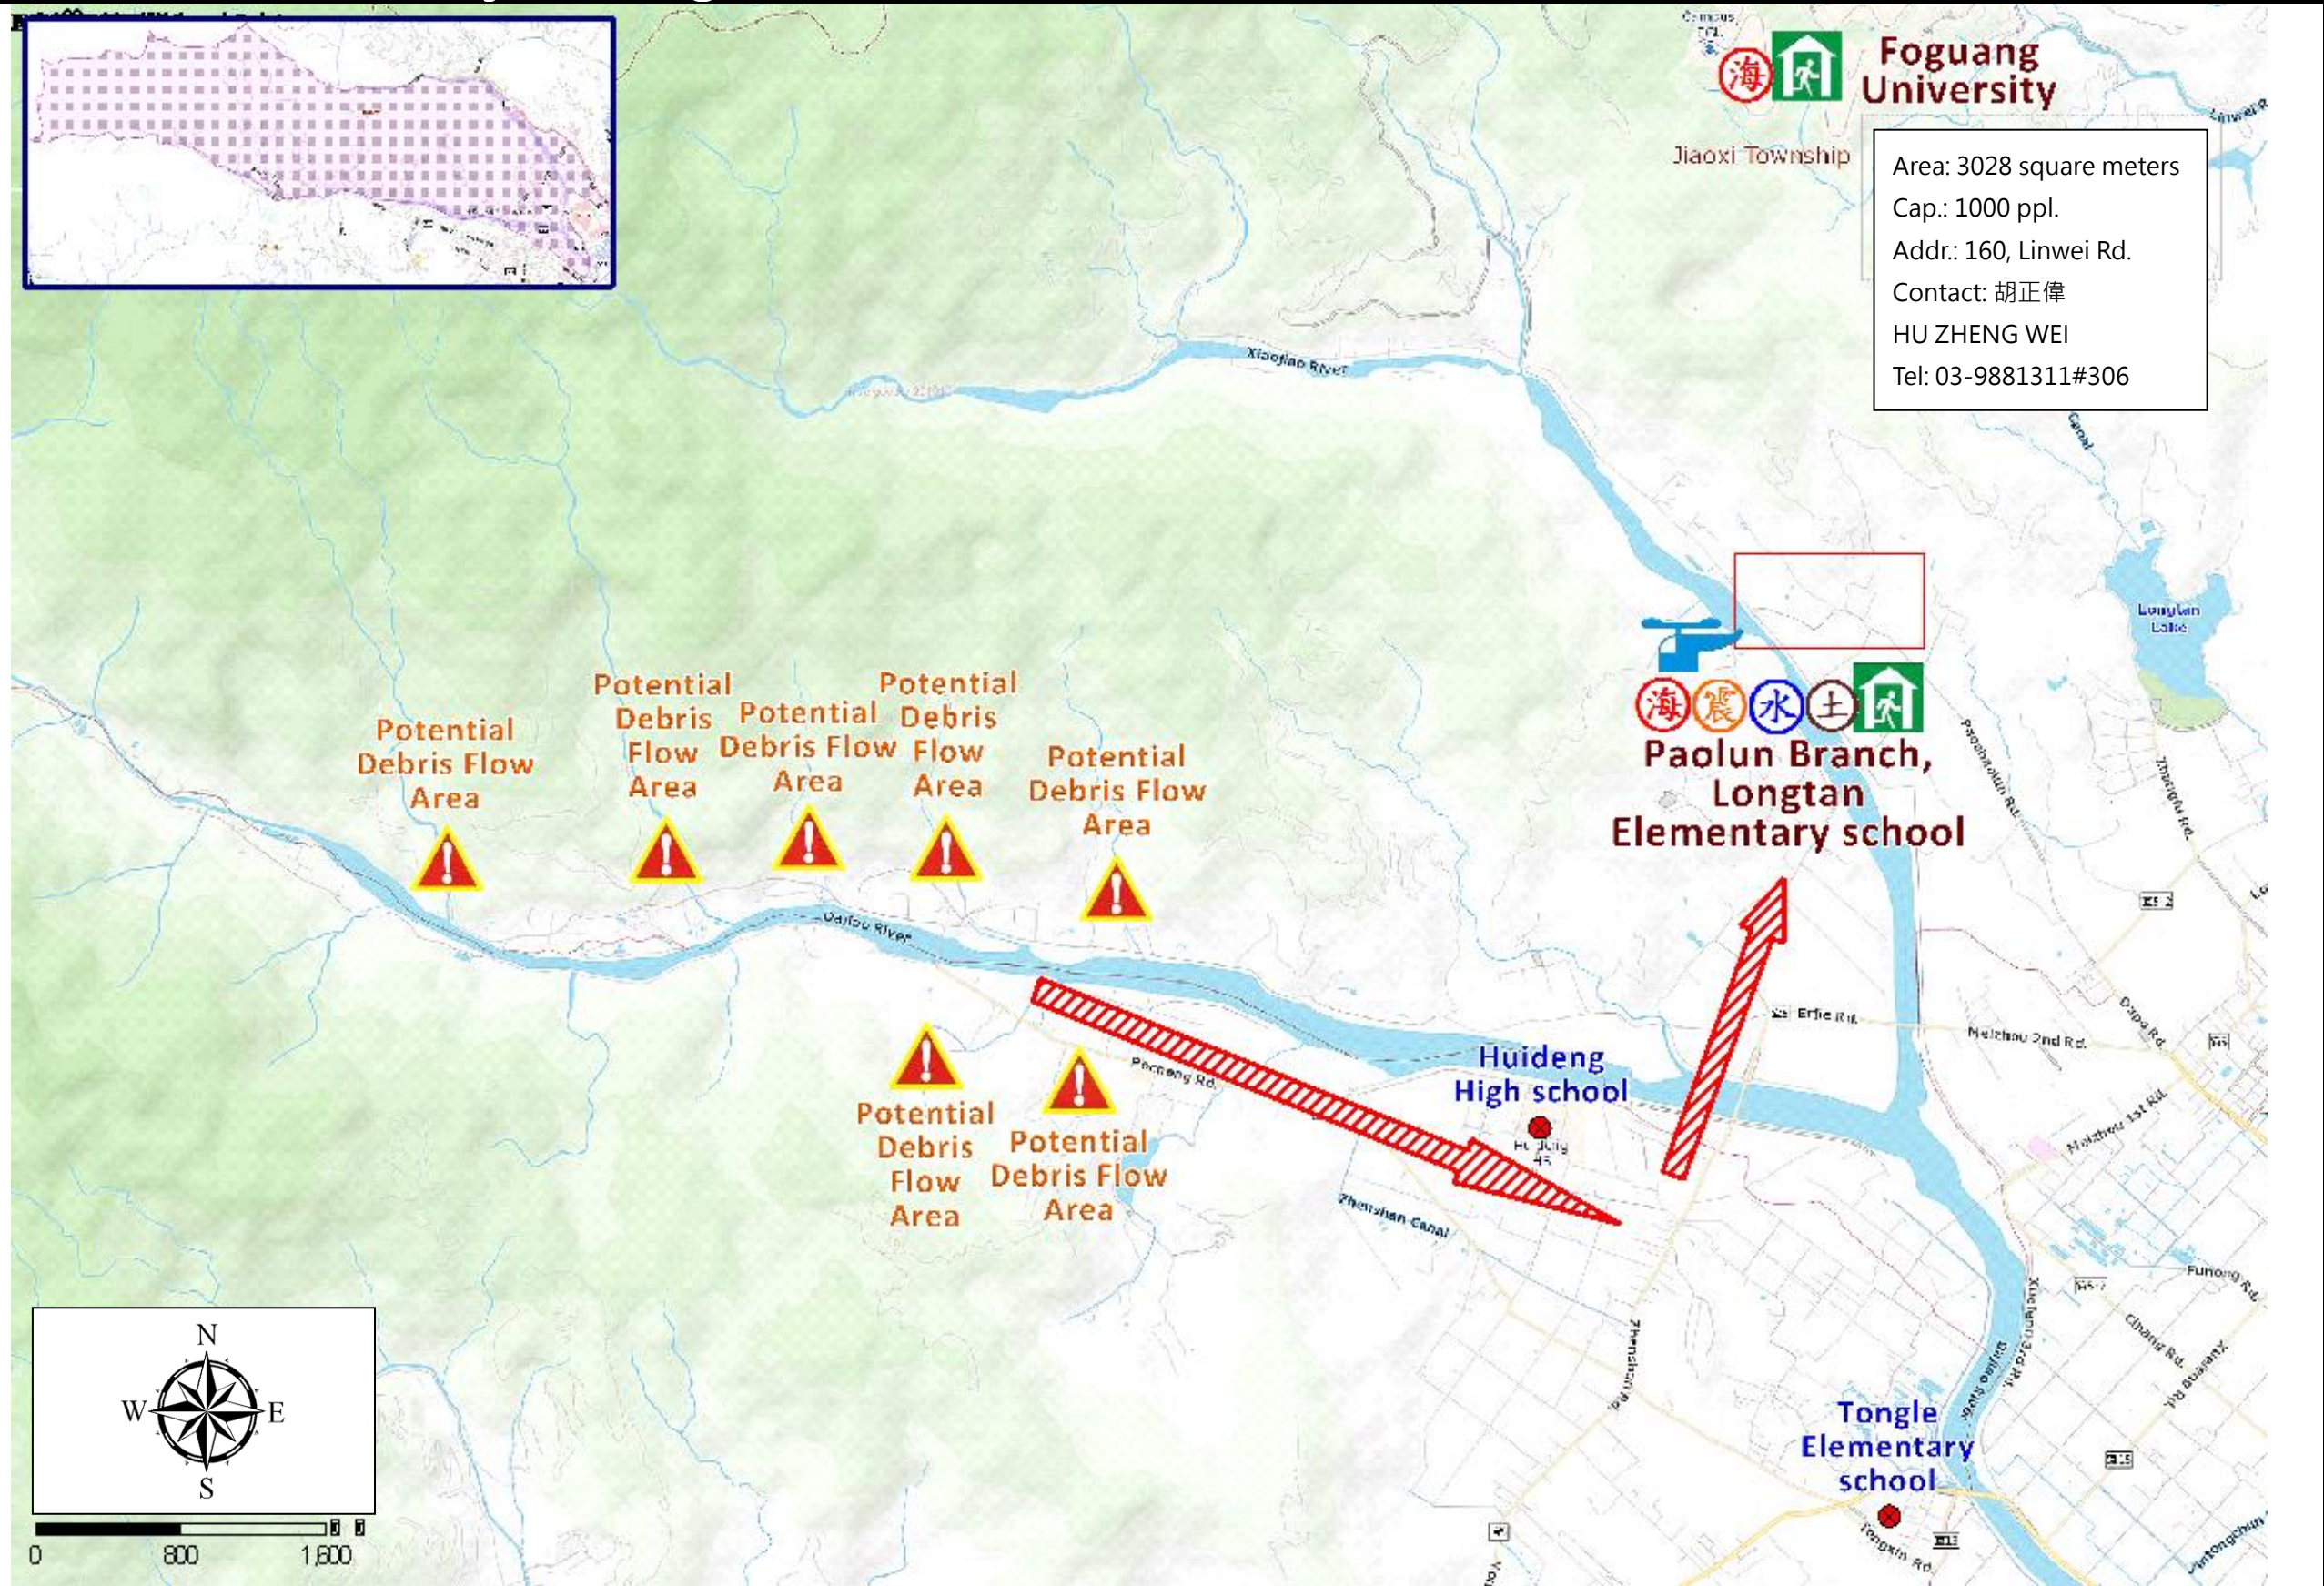

Erjie Village Evacuation Route

No.1000205-018

DPR Info. List
Erjie Vil. Info.
Population: 467
Disaster Response Unit
1. Jiaosi Emergency Operation Center Tel: 03-9881311
2. Chief of Village 李朝福 LI CHAO FU Tel: 03-9283272 Cell: 0933-096366
3. Longtan Police station Tel: 03-9285514
4. Jiaosi Fire Branch Tel: 03-9882903
5. Police 110, FD 119
6. Road Department Tel: 03-9882058

DPR Info.
1. Soil&Water Conserv.,Bureau http://246.swcb.gov.tw/
2. Water Resource Agency http://www.wra.gov.tw/
3. Central Weather Bureau http://www.cwb.gov.tw/
4. Yilan County FD http://fire.e-land.gov.tw/
5. Jiaosi Township Office http://jiaosi.e-land.gov.tw/

Shelters
Longtan Elementary school Paolun Branch Area: 283square meters Cap.: 60ppl. Addr.: 95-2, Paoshaolun Rd. Contact: 胡正偉 HU ZHENG WEI Tel: 03-9881311#306

Area: 3028 square meters
Cap.: 1000 ppl.
Addr.: 160, Linwei Rd.
Contact: 胡正偉
HU ZHENG WEI
Tel: 03-9881311#306