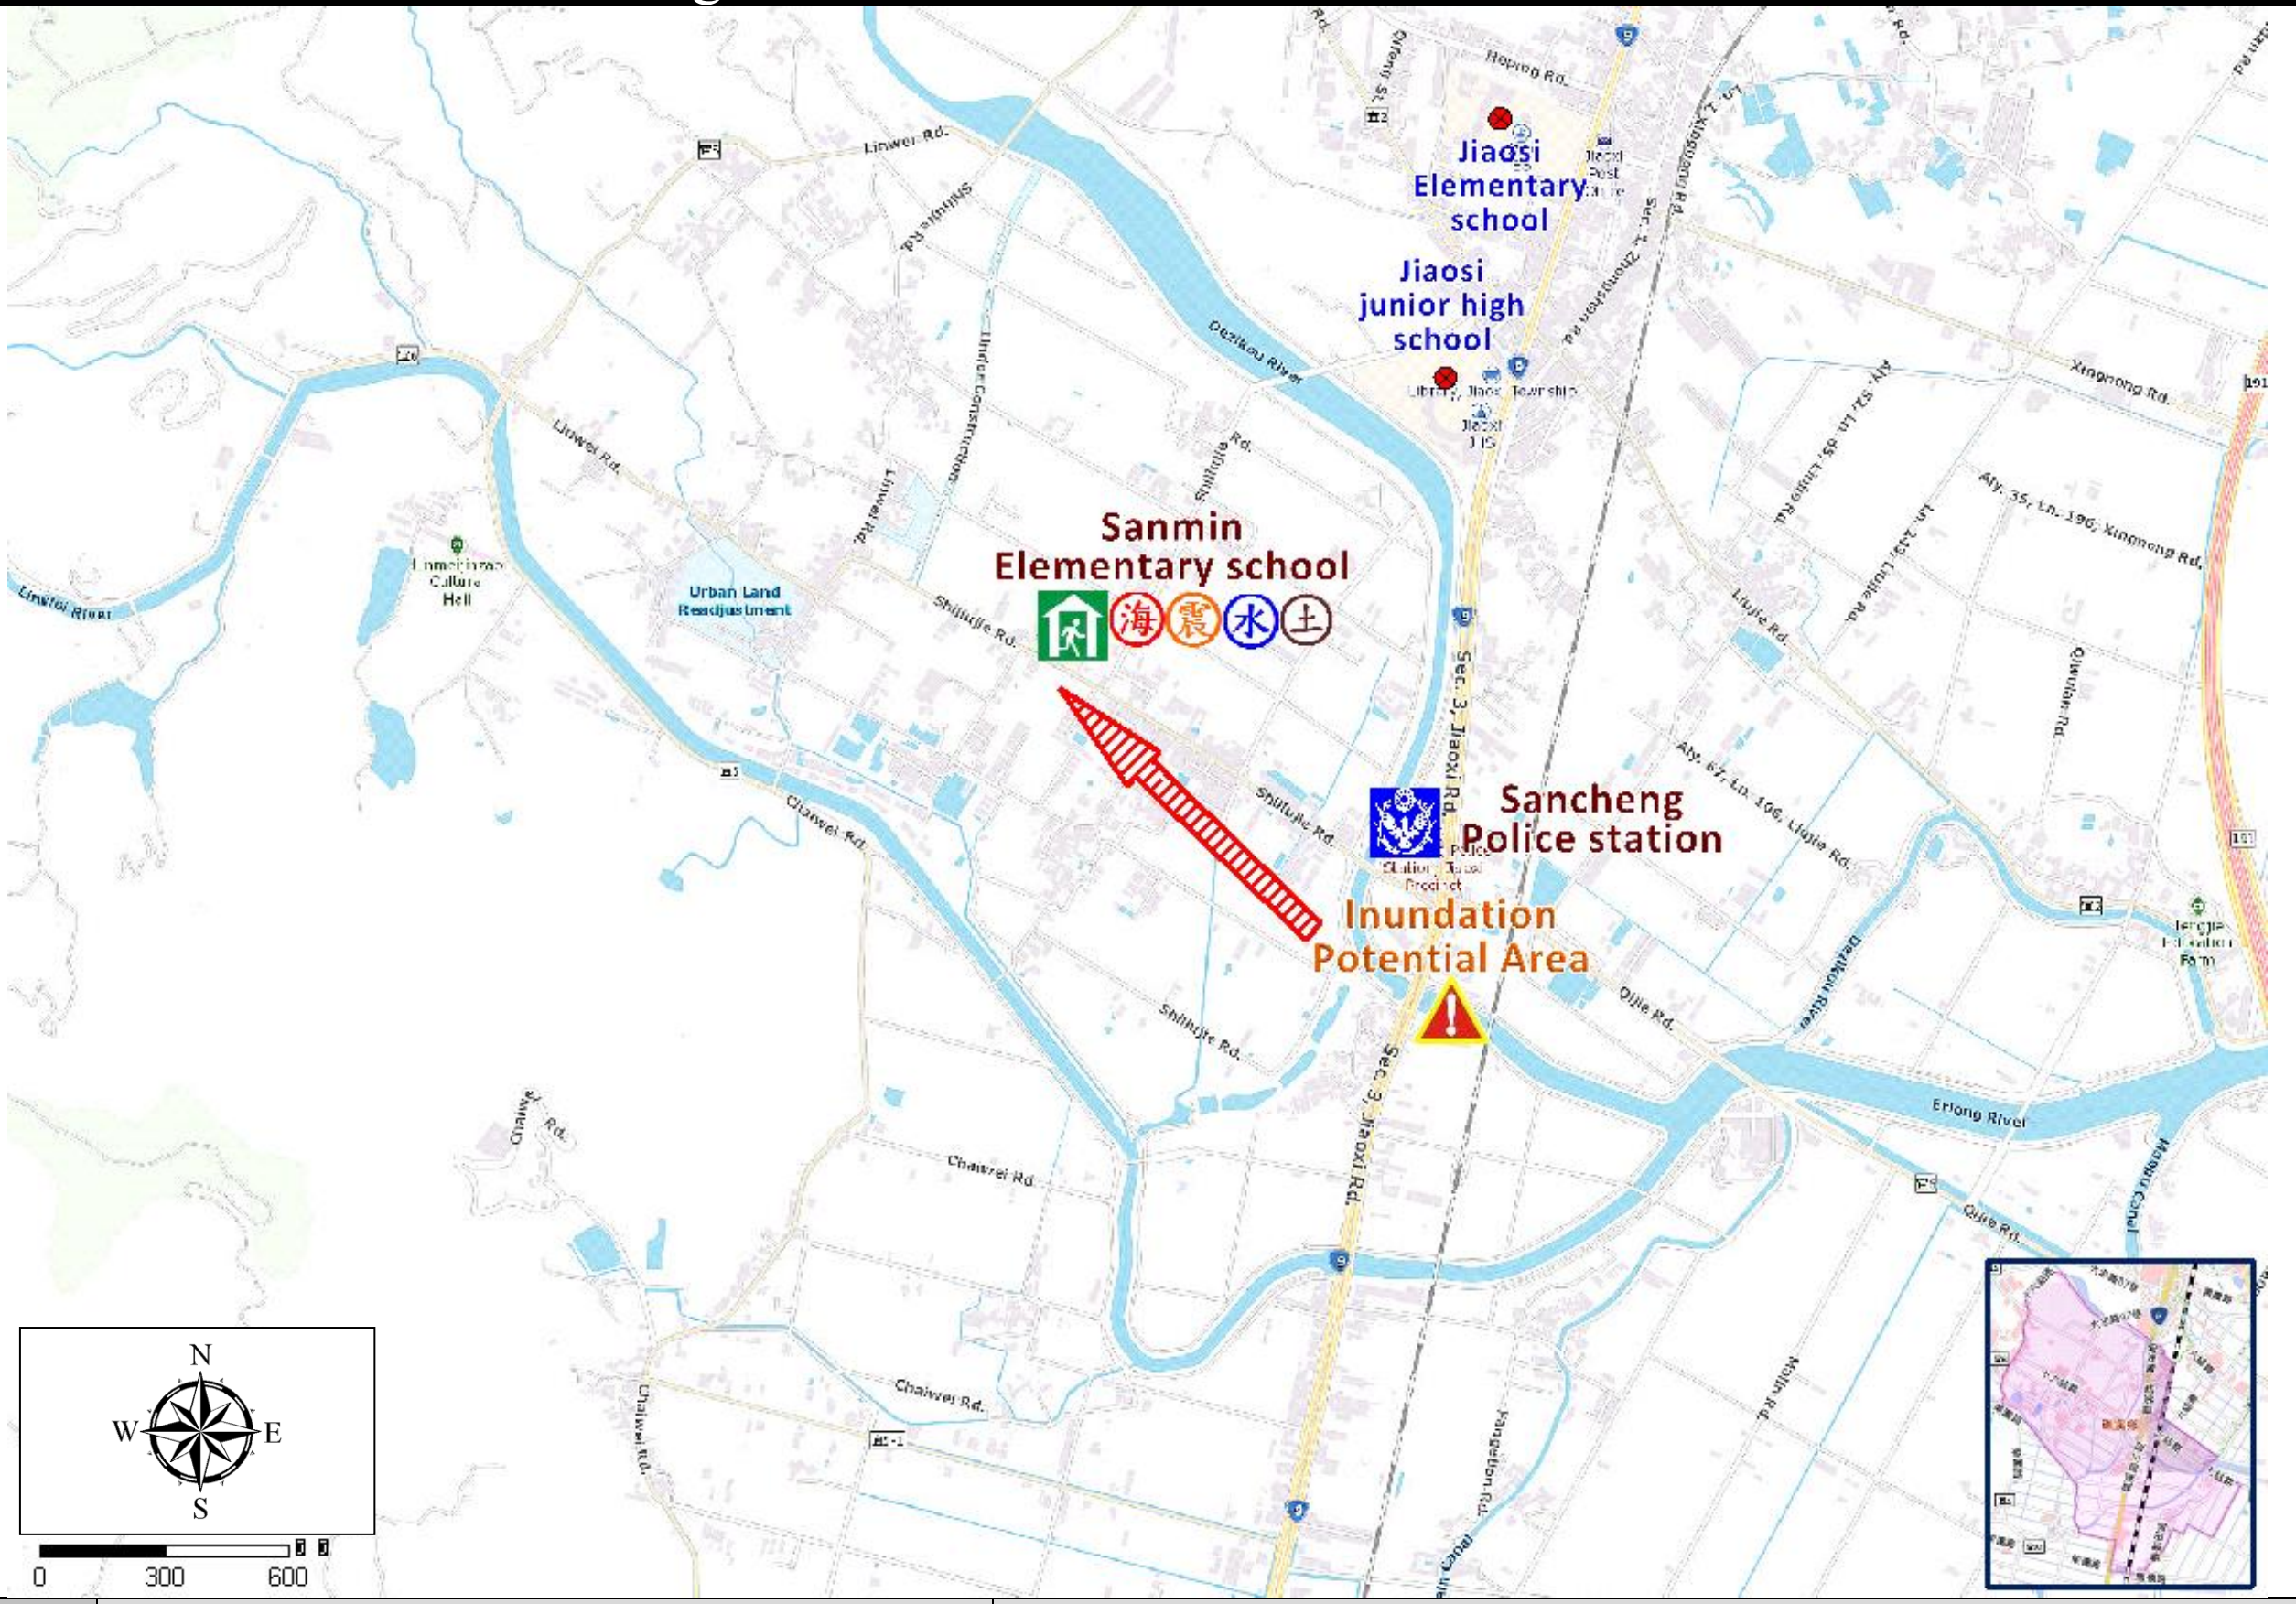

Sanmin Village Evacuation Route

No.1000205-010

DPR Info. List
Sanmin Vil. Info.
Population: 2,727
Disaster Response Unit
1. Jiaosi Emergency Operation Center Tel: 03-9881311
2. Chief of Village 賴阿華 LAI A HUA Tel: 03-9885853 Cell: 0918-660922
3. Sancheng Police station Tel: 03-9881961
4. Jiaosi Fire Branch Tel: 03-9882903
5. Police 110, FD 119
6. Road Department Tel: 03-9982058

Shelters

Sanmin Elementary school
Area: 851.41square meters
Cap.: 180ppl.
Addr.: 100, Shiliujie Rd.
Contact: 胡正偉
HU ZHENG WEI
Tel: 03-9881311#306

Made by Yilan County Fire Dep.
Jiaosi Township Office
January, 2023

Legends	Disaster relevant		Facility	
	Evac. Direction	Disaster warning sign spot	Indoor Shelter	Disaster category
				Police station