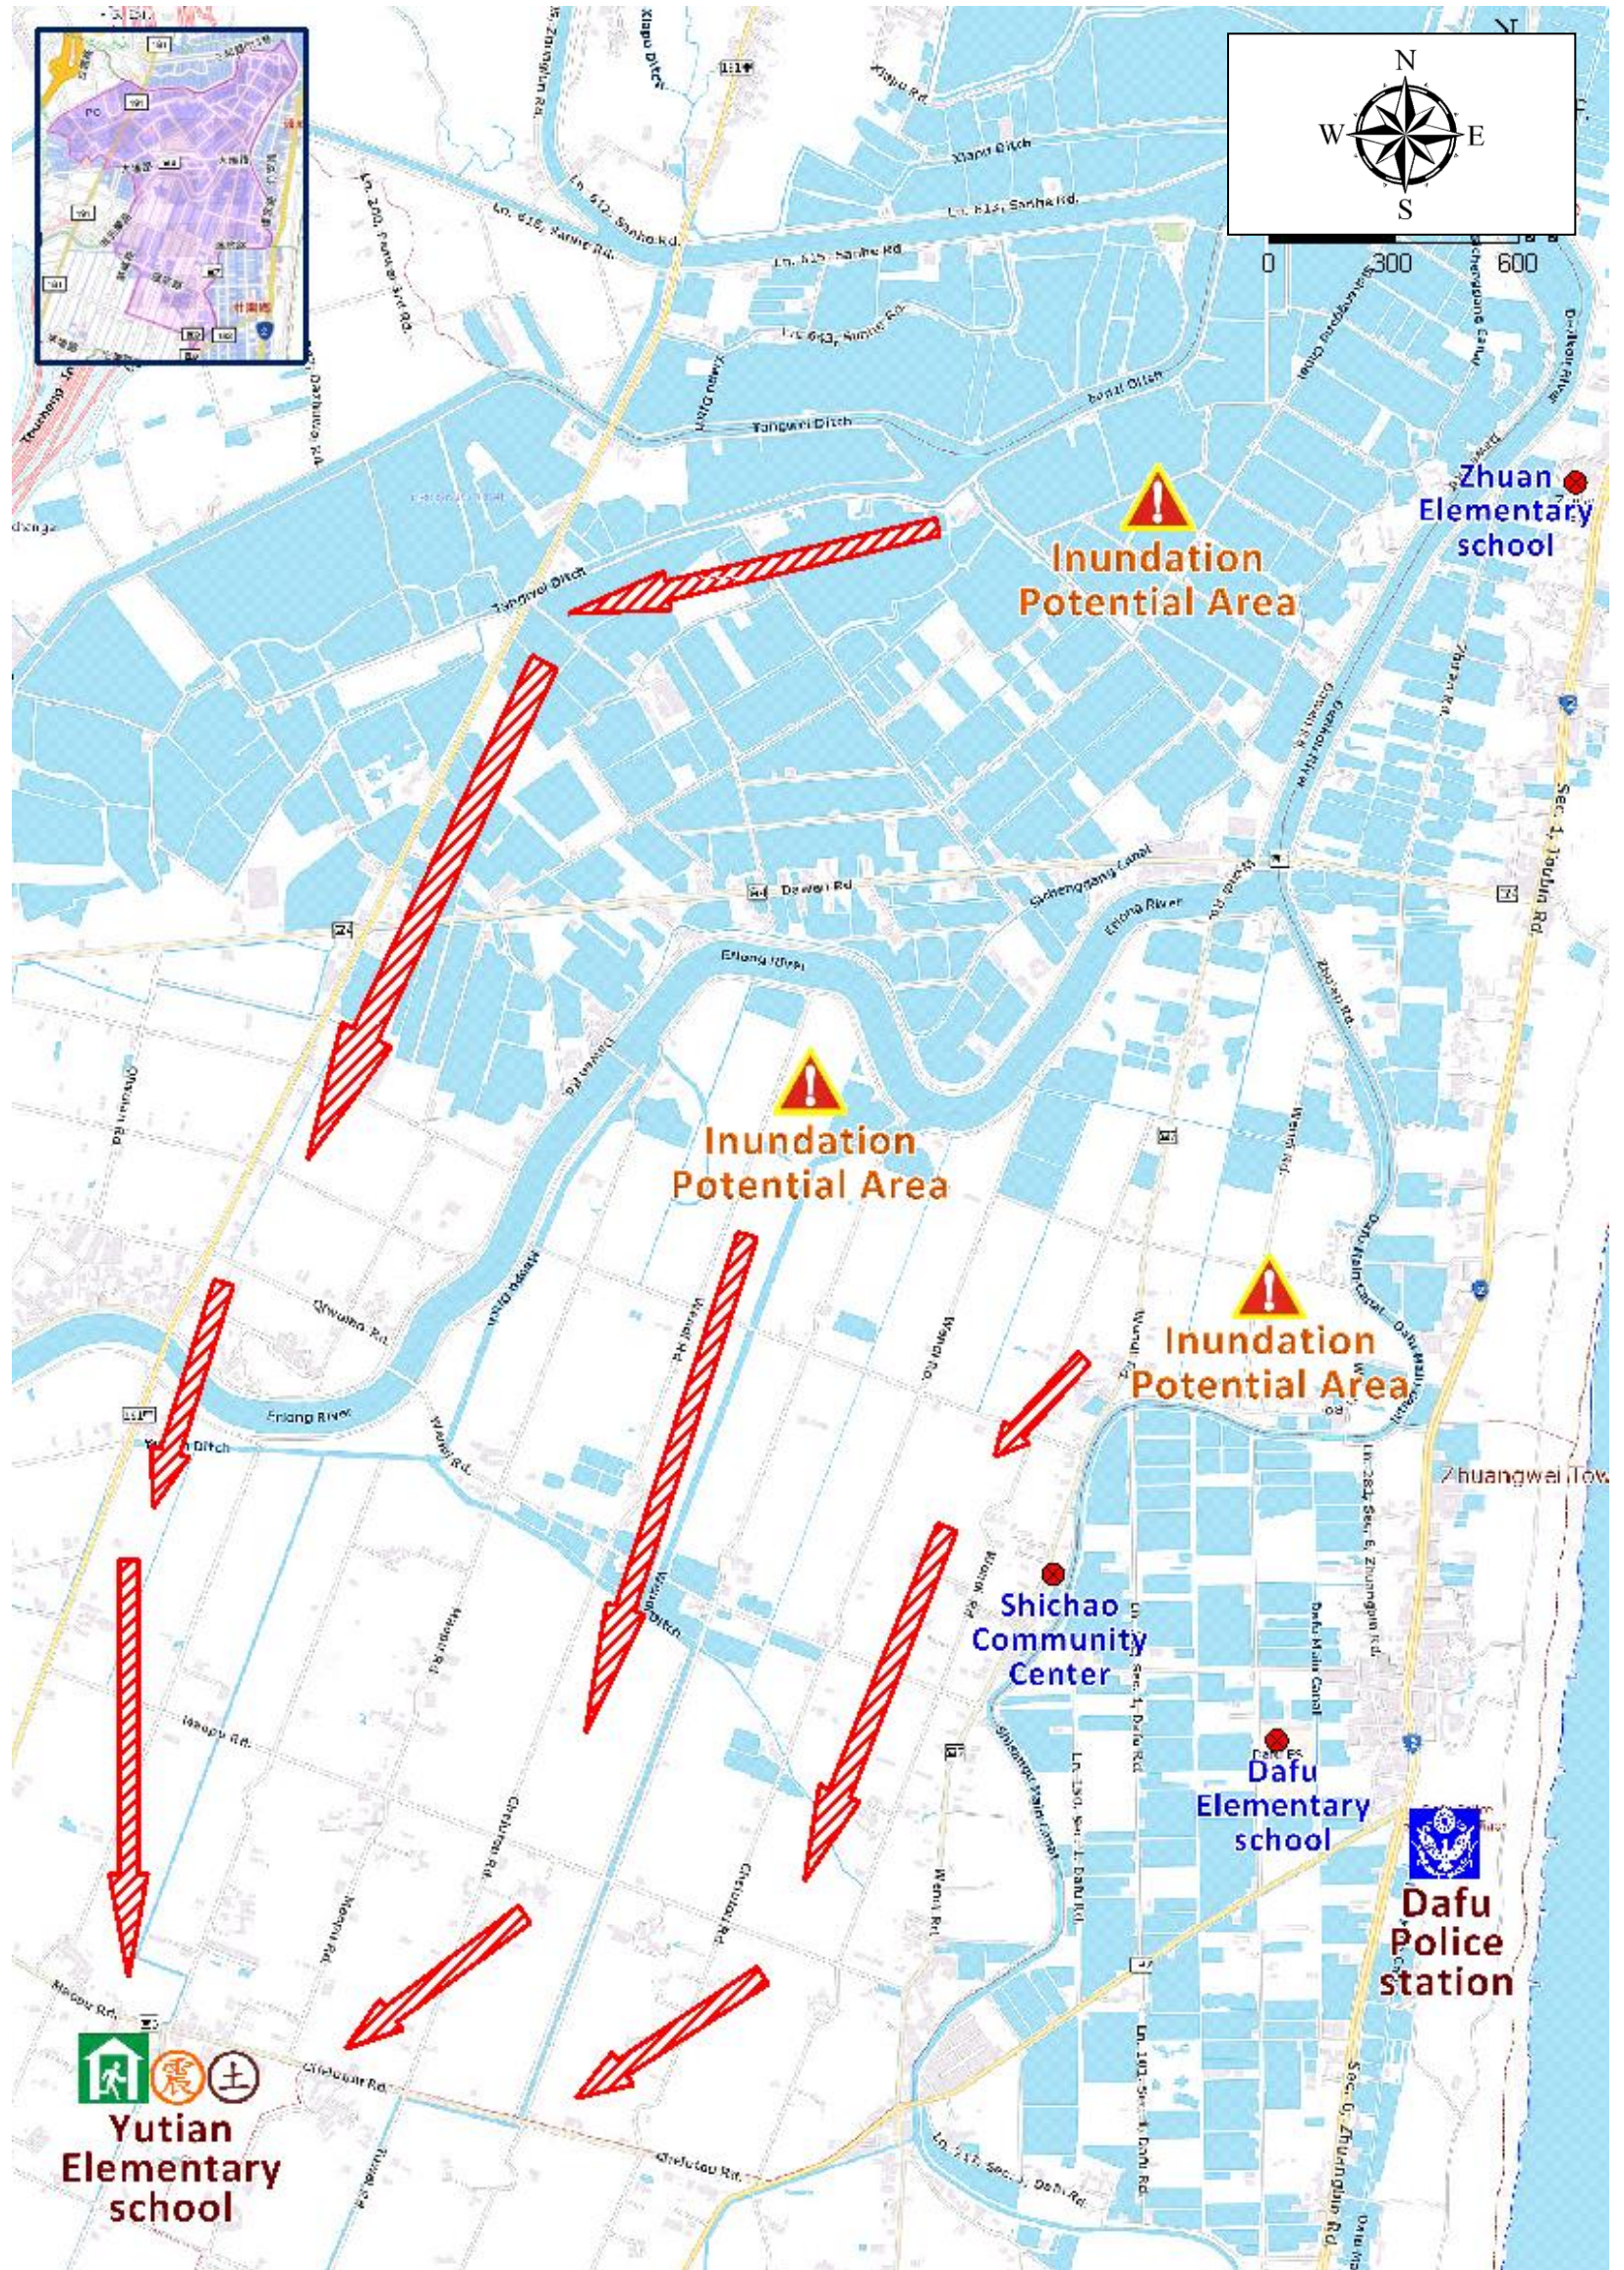

Shichao Village Evacuation Route

No.1000205-008

DPR Info. List
Shichao Vil. Info.
Population: 1,600
Disaster Response Unit
1. Jiaosi Emergency Operation Center Tel: 03-9881311
2. Chief of Village 顏玉桂 YAN YU GUI Tel: 03-9889797 Cell: 0937-158022
3. Jiaosi Police station Tel: 03-9881124
4. Jiaosi Fire Branch Tel: 03-9882903
5. Police 110, FD 119
6. Road Department Tel: 03-9982058
DPR Info.
1. Soil&Water Conserv.,Bureau http://246.swcb.gov.tw/
2. Water Resource Agency http://www.wra.gov.tw/
3. Central Weather Bureau http://www.cwb.gov.tw/
4. Yilan County FD http://fire.e-land.gov.tw/
5. Jiaosi Township Office http://jiaosi.e-land.gov.tw/
Shelters
Yutian Elementary school Area: 1,200square meters Cap.: 254ppl. Addr.: No. 169, Yigong Rd., Jiaoxi Township, Yilan County Contact: 胡正偉 HU ZHENG WEI Tel: 03-9881311#306
Jiaosi junior high school Area: 2,505square meters Cap.: 531ppl. Addr.: Addr.: 169, Sec. 1, Yumin Rd. Contact: 胡正偉 HU ZHENG WEI Tel: 03-9881311#306
Yutian Elementary school
Made by Yilan County Fire Dep. Jiaosi Township Office January, 2023

Legends	Disaster relevant		Facility		
	Evac. Direction	Disaster warning sign spot	Indoor Shelter	Disaster category	Police station