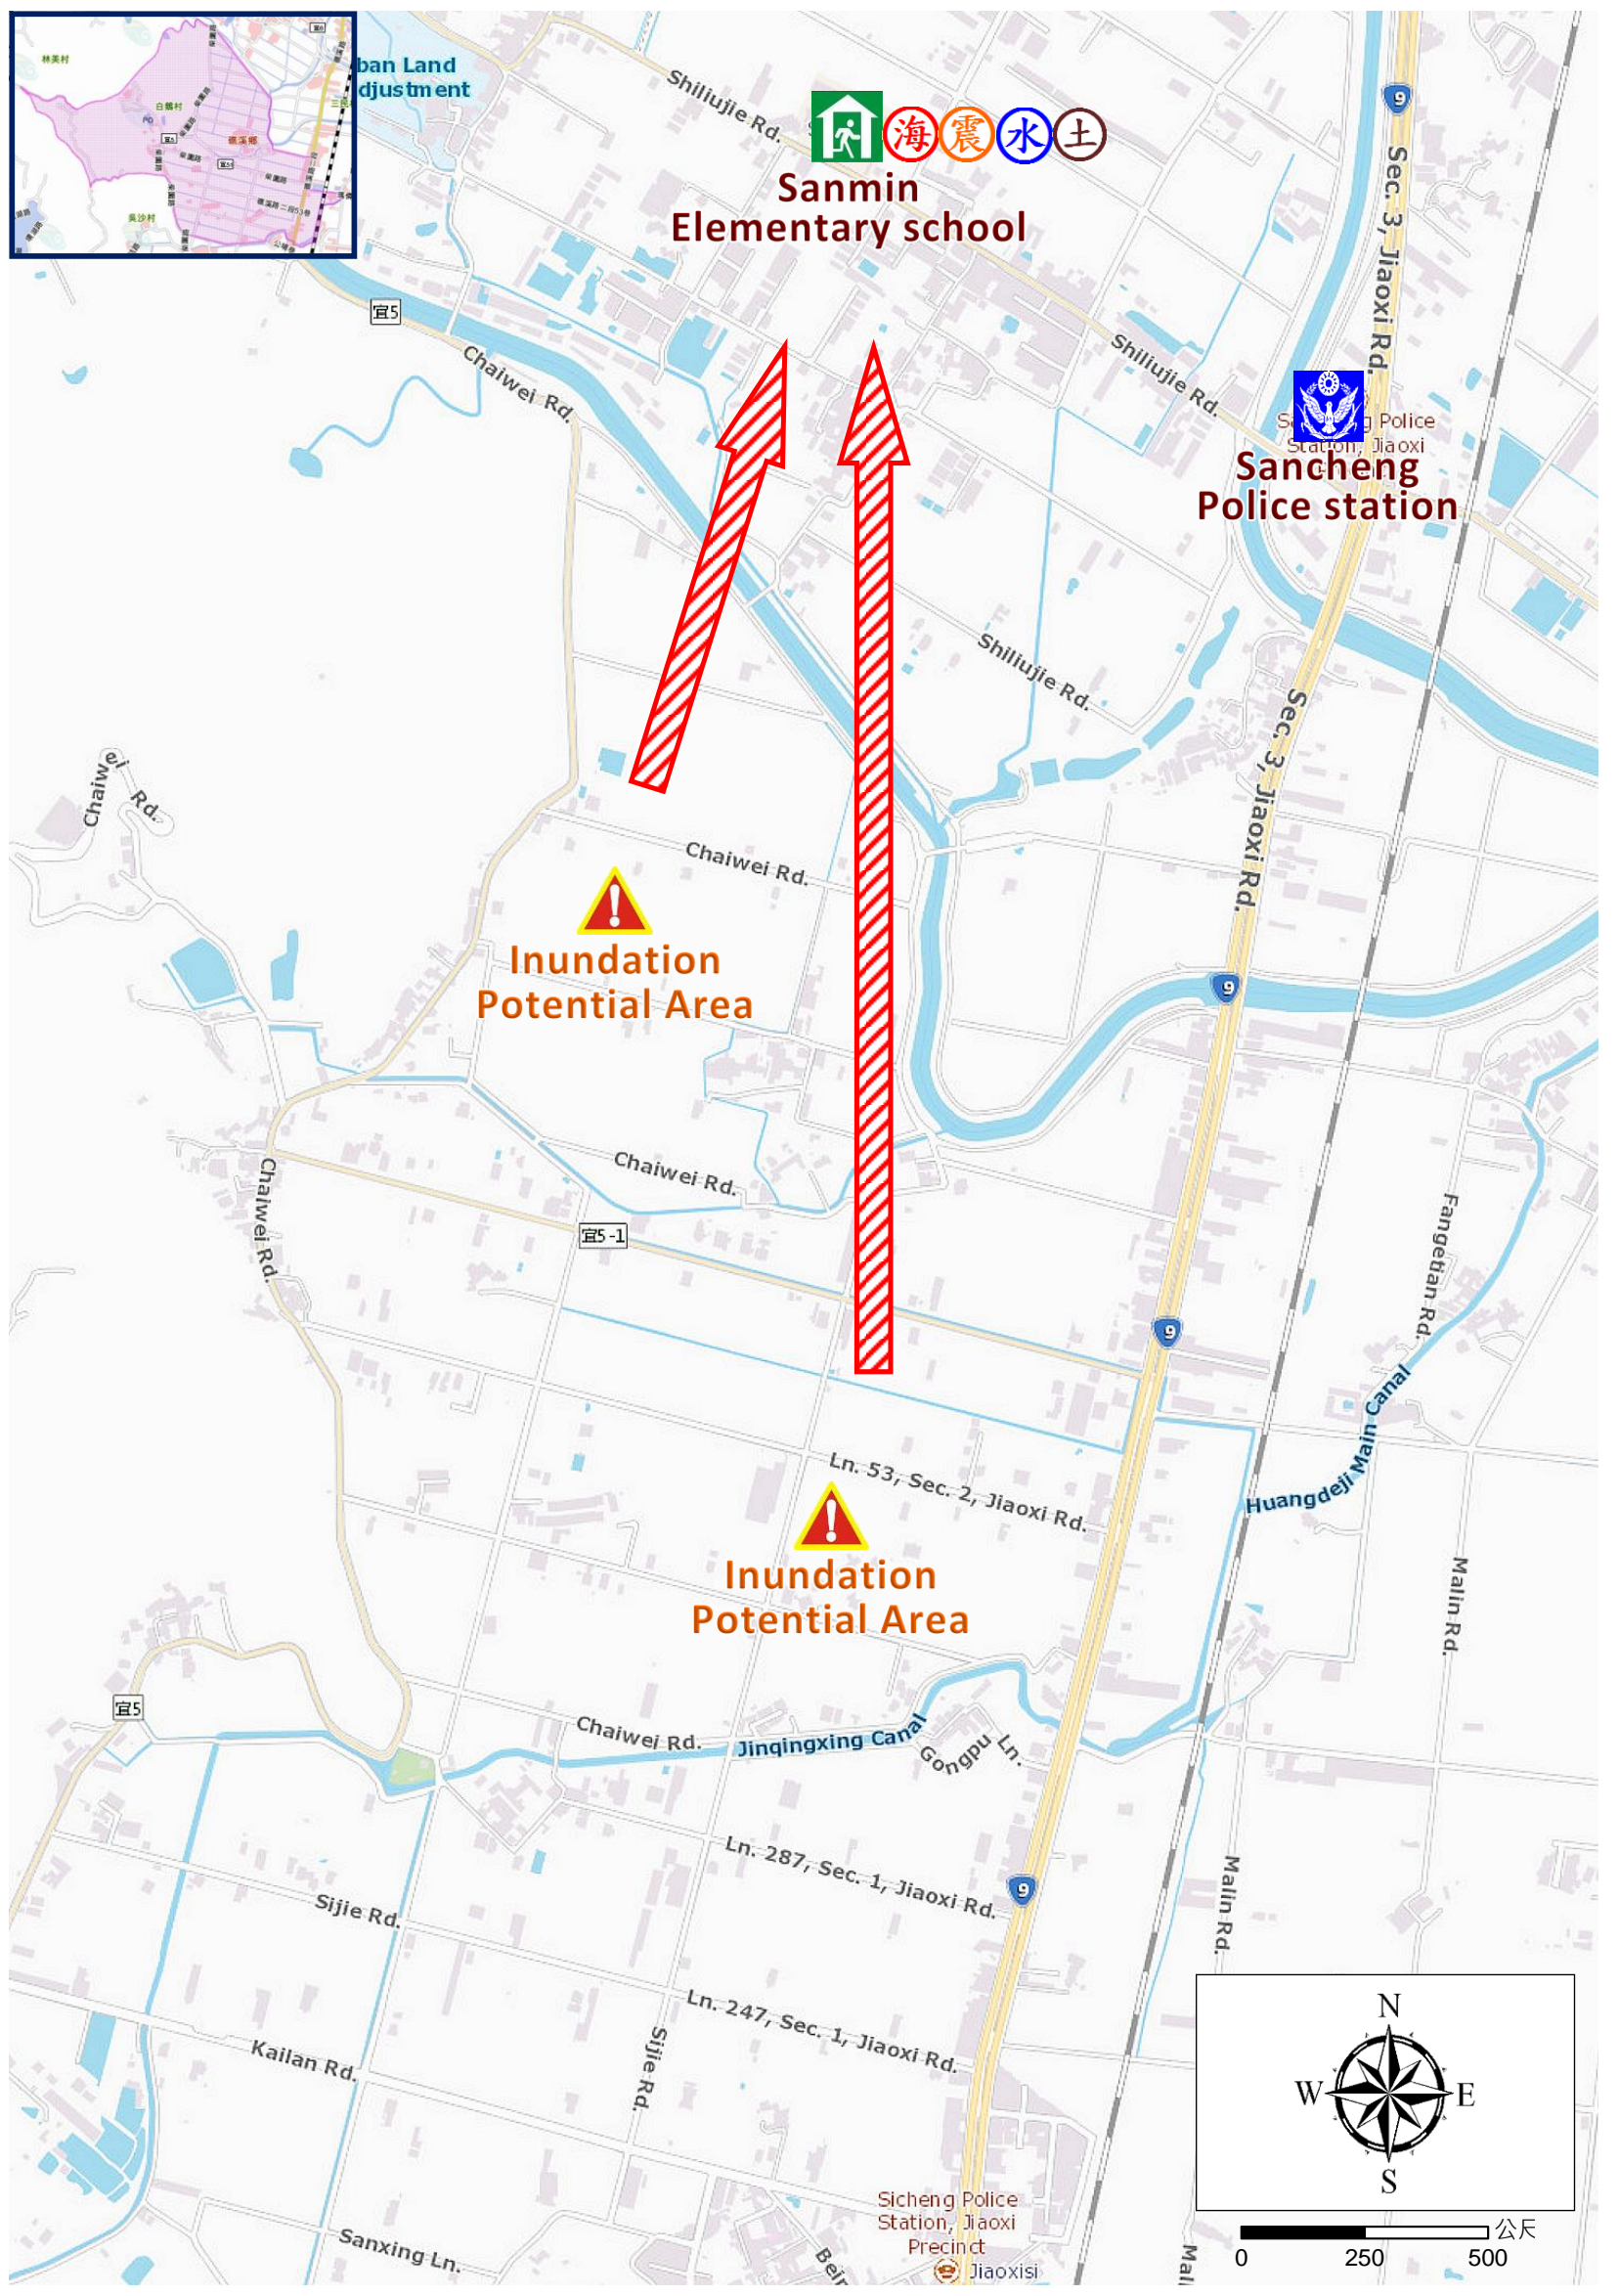

Bai'e Village Evacuation Route

No.1000205-012

DPR Info. List
Bai'e Vil. Info.
Population: 925
Disaster Response Unit
1. Jiaosi Emergency Operation Center Tel: 03-9881311
2. Chief of Village 江錦崑 JIANG JIN KUN Tel: 03-9284097 Cell:0932-263089
3. Sancheng Police station Tel: 03-9881961
4. Jiaosi Fire Branch Tel: 03-9882903
5. Police 110, FD 119
6. Road Department Tel: 03-9882058

Shelters
Sanmin Elementary school Area: 851.41square meters Cap.: 180ppl. Addr.: 100, Shiliujie Rd. Contact: 胡正偉 HU ZHENG WEI Tel: 03-9881311#306

Made by Yilan County Fire Dep.
Jiaosi Township Office
January, 2023

Legends	Disaster relevant		Facility		
	Evac. Direction	Disaster warning sign spot	Indoor Shelter	Disaster category	Police station