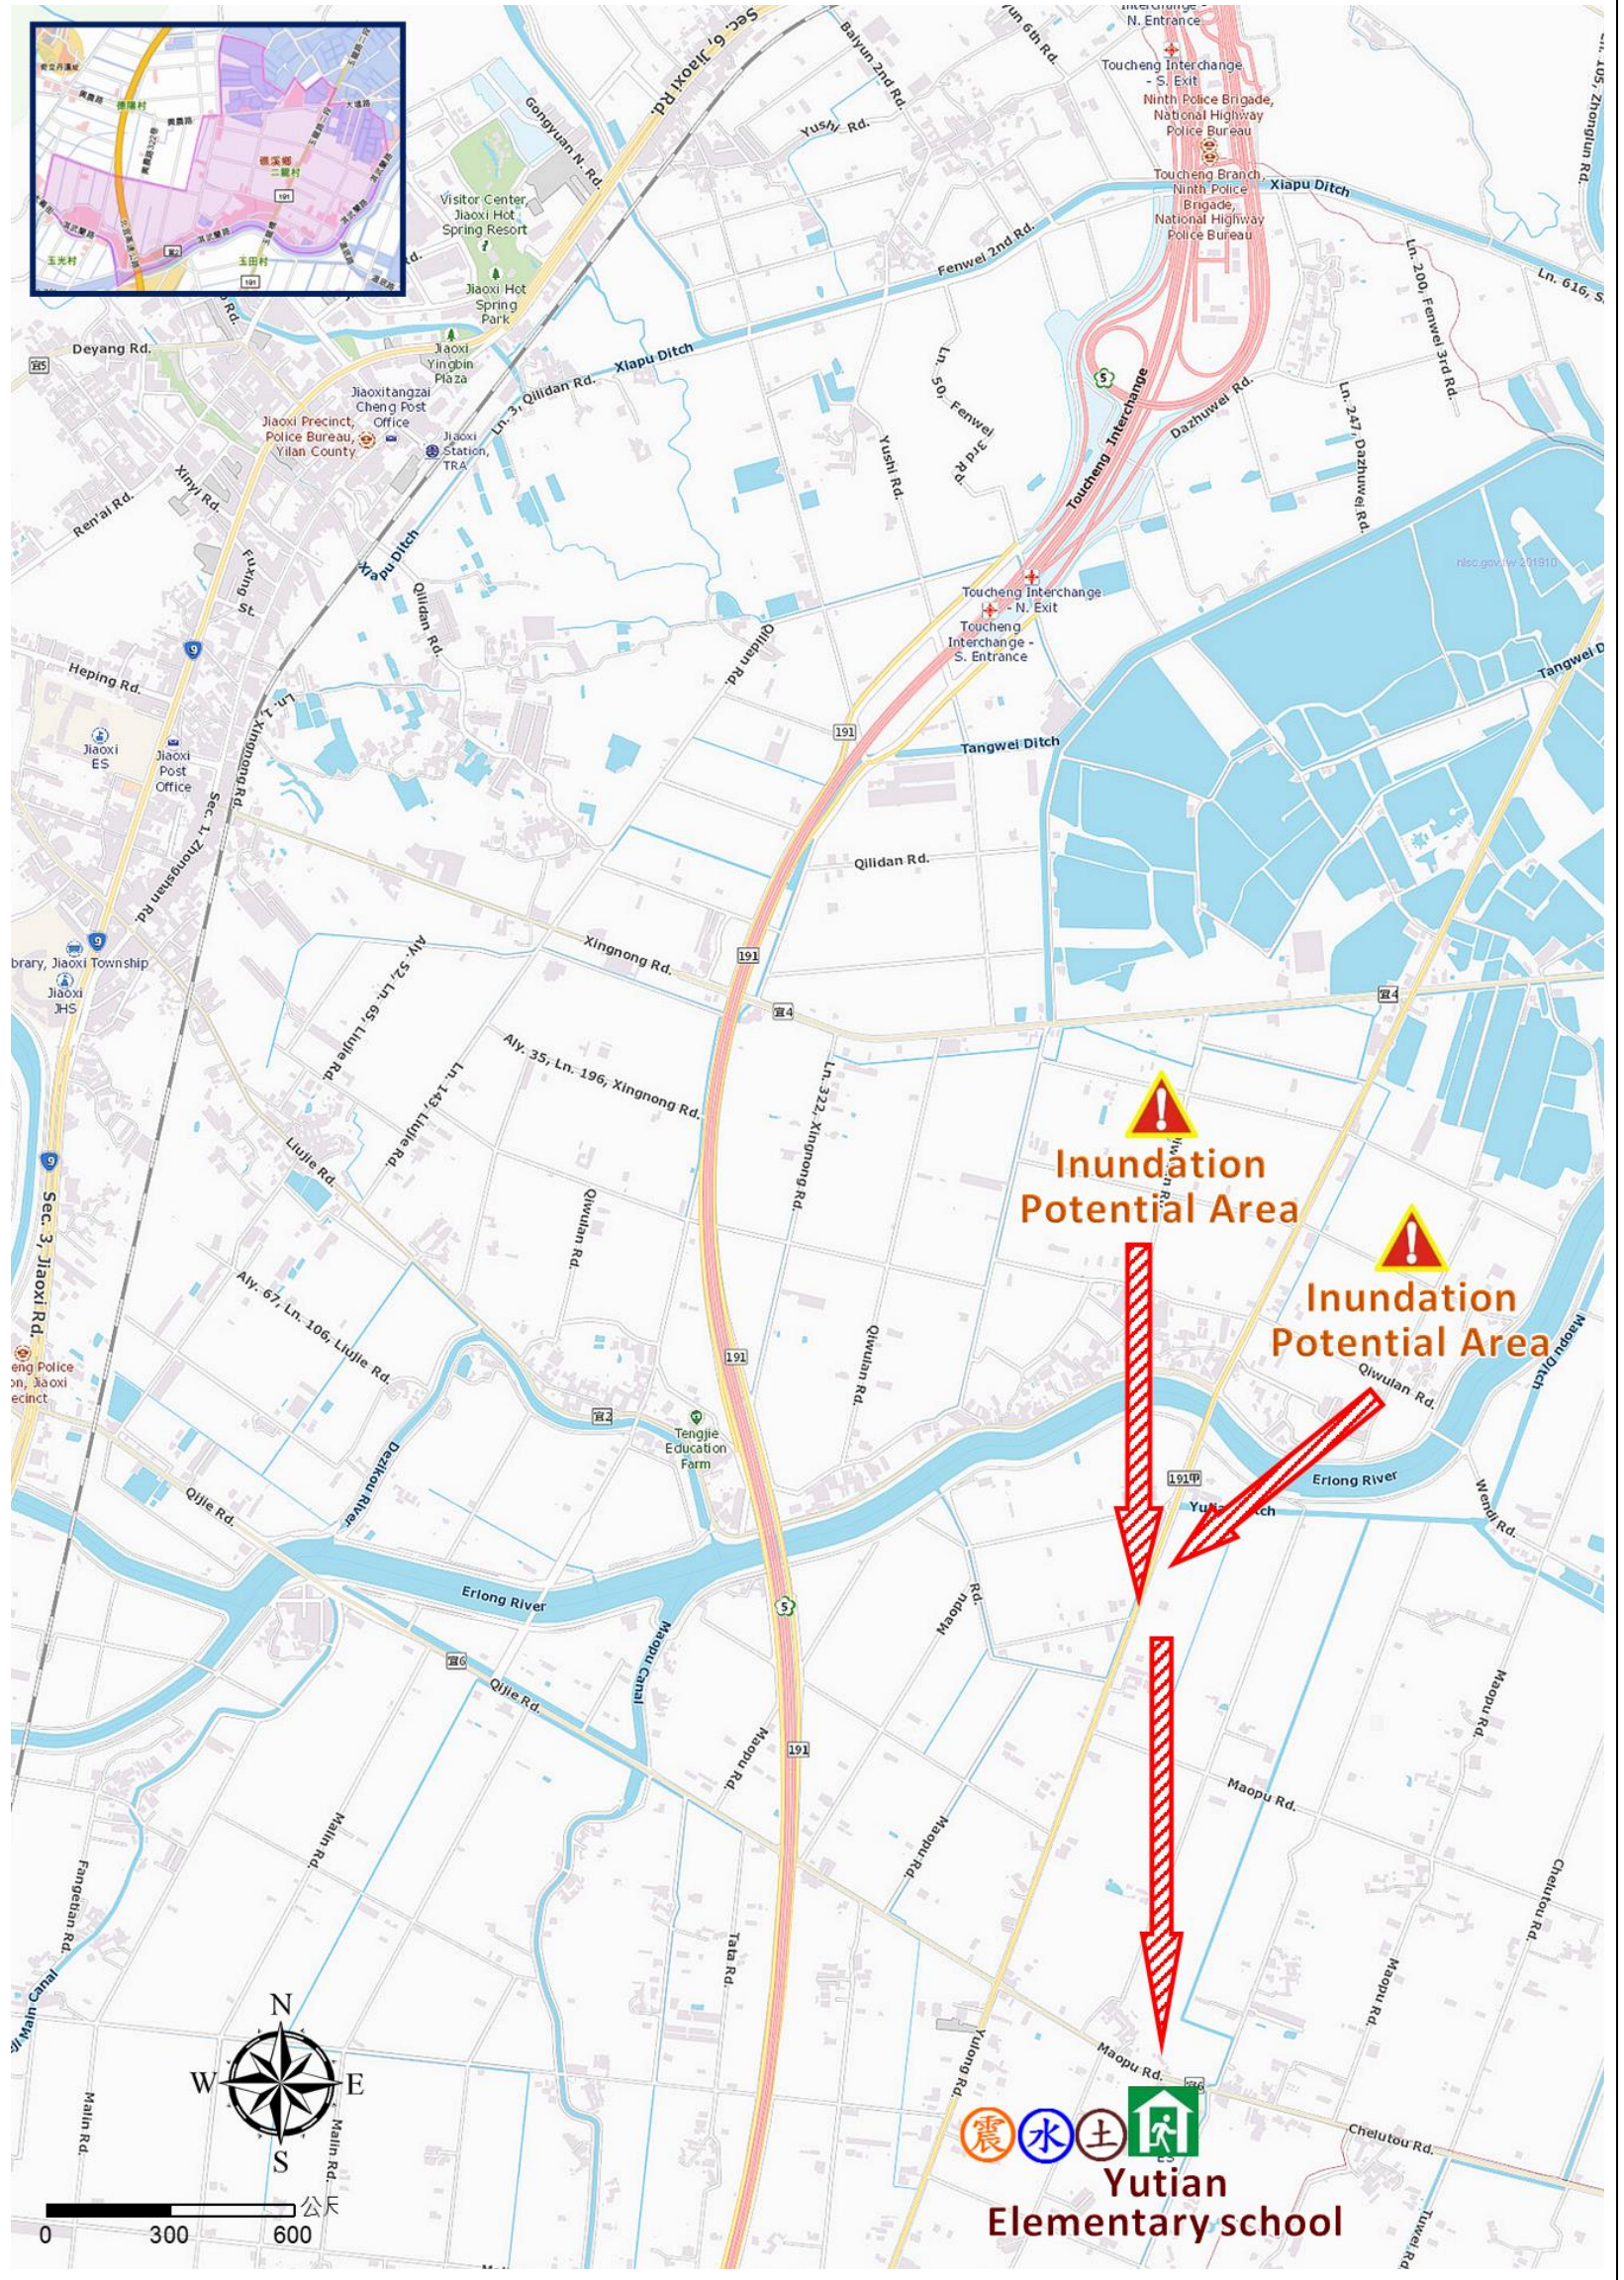

# Erlong Village Evacuation Route

No.1000205-007

DPR Info. List
Erlong Vil. Info.
Population: 1,315
Disaster Response Unit
1. Jiaosi Emergency Operation Center Tel: 03-9881311
2. Chief of Village 林素霞 LIN SU XIA Tel: 03-9875689 Cell: 0937-852581
3. Jiaosi Police station Tel: 03-9881124
4. Jiaosi Fire Branch Tel: 03-9882903
5. Police 110, FD 119
6. Road Department Tel: 03-9982058
DPR Info.
1. Soil&Water Conserv,Bureau <a href="http://246.swcb.gov.tw/">http://246.swcb.gov.tw/</a>
2. Water Resource Agency <a href="http://www.wra.gov.tw/">http://www.wra.gov.tw/</a>
3. Central Weather Bureau <a href="http://www.cwb.gov.tw/">http://www.cwb.gov.tw/</a>
4. Yilan County FD <a href="http://fire.e-land.gov.tw/">http://fire.e-land.gov.tw/</a>
5. Jiaosi Township Office <a href="http://jiaosi.e-land.gov.tw/">http://jiaosi.e-land.gov.tw/</a>
Shelters
Yutian Elementary school Area: 1,200square meters Cap.: 254ppl. Addr.: No. 169, Yigong Rd., Jiaoxi Township, Yilan County Contact: 胡正偉 HU ZHENG WEI Tel: 03-9881311#306
Jiaosi junior high school Area: 2,505square meters Cap.: 531ppl. Addr.: 169, Sec. 1, Yumin Rd. Contact: 胡正偉 HU ZHENG WEI Tel: 03-9881311#306

Legends	Disaster relevant	Facility
	Evac. Direction Disaster warning sign spot	Indoor Shelter Disaster category

Made by Yilan County Fire Dep.  
Jiaosi Township Office  
January, 2023