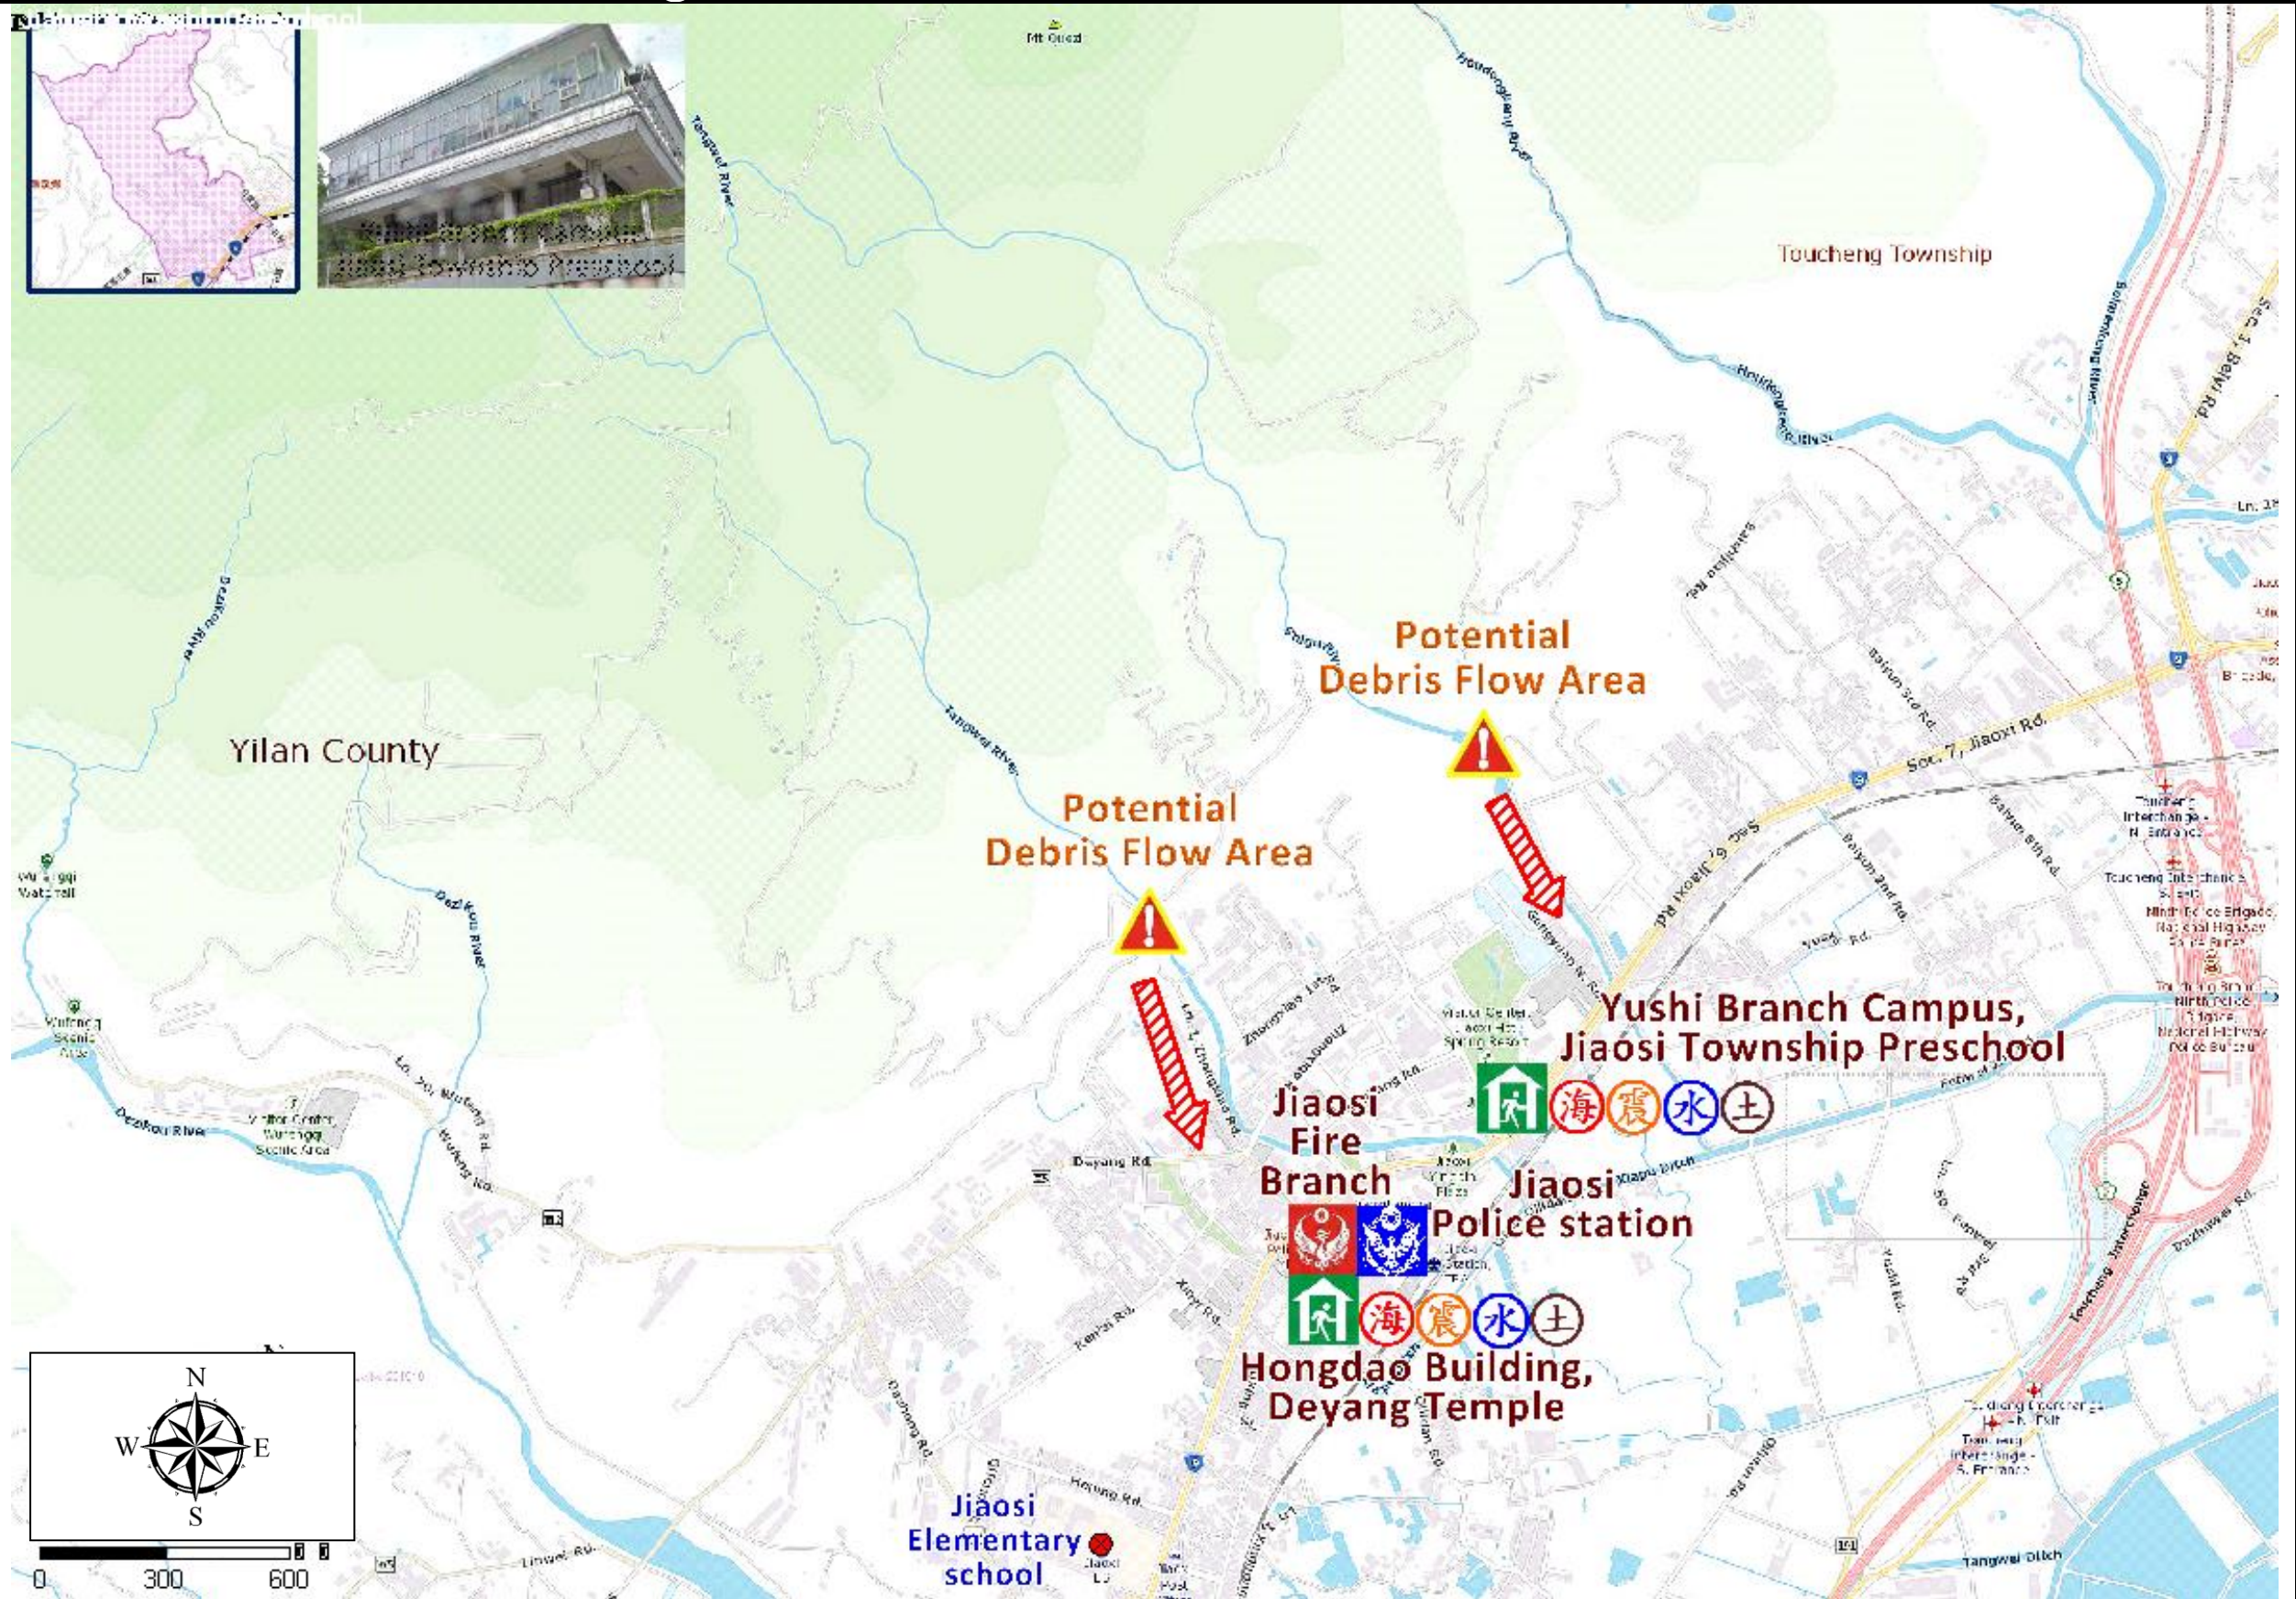

Yushi Village Evacuation Route

No.1000205-002

DPR Info. List
Yushi Vil. Info.
Population: 2,195
Disaster Response Unit
1. Jiaosi Emergency Operation Center Tel: 03-9881311
2. Chief of Village 胡伯欽 HU BO QIN Tel: 03-9881869 Cell: 0912-833036
3. Jiaosi Police station Tel: 03-9882214
4. Jiaosi Fire Branch Tel: 03-9882903
5. Police 110, FD 119
6. Road Department Tel: 03-9882058

DPR Info.
1. Soil&Water Conserv,Bureau http://246.swcb.gov.tw/
2. Water Resource Agency http://www.wra.gov.tw/
3. Central Weather Bureau http://www.cwb.gov.tw/
4. Yilan County FD http://fire.e-land.gov.tw/
5. Jiaosi Township Office http://jiaosi.e-land.gov.tw/

Shelters
Hongdao Building, Deyang Temple Area: 550square meters Cap.: 116ppl. Addr.: 133, Sec. 2, Zhongshan Rd. Contact: 胡正偉 HU ZHENG WEI Tel: 03-9881311#306

Made by Yilan County Fire Dep.
Jiaosi Township Office
January, 2023

Legends	Disaster relevant		Facility			
	Evac. Direction	Disaster warning sign spot	Indoor Shelter	Disaster category	Police station	Fire Branch