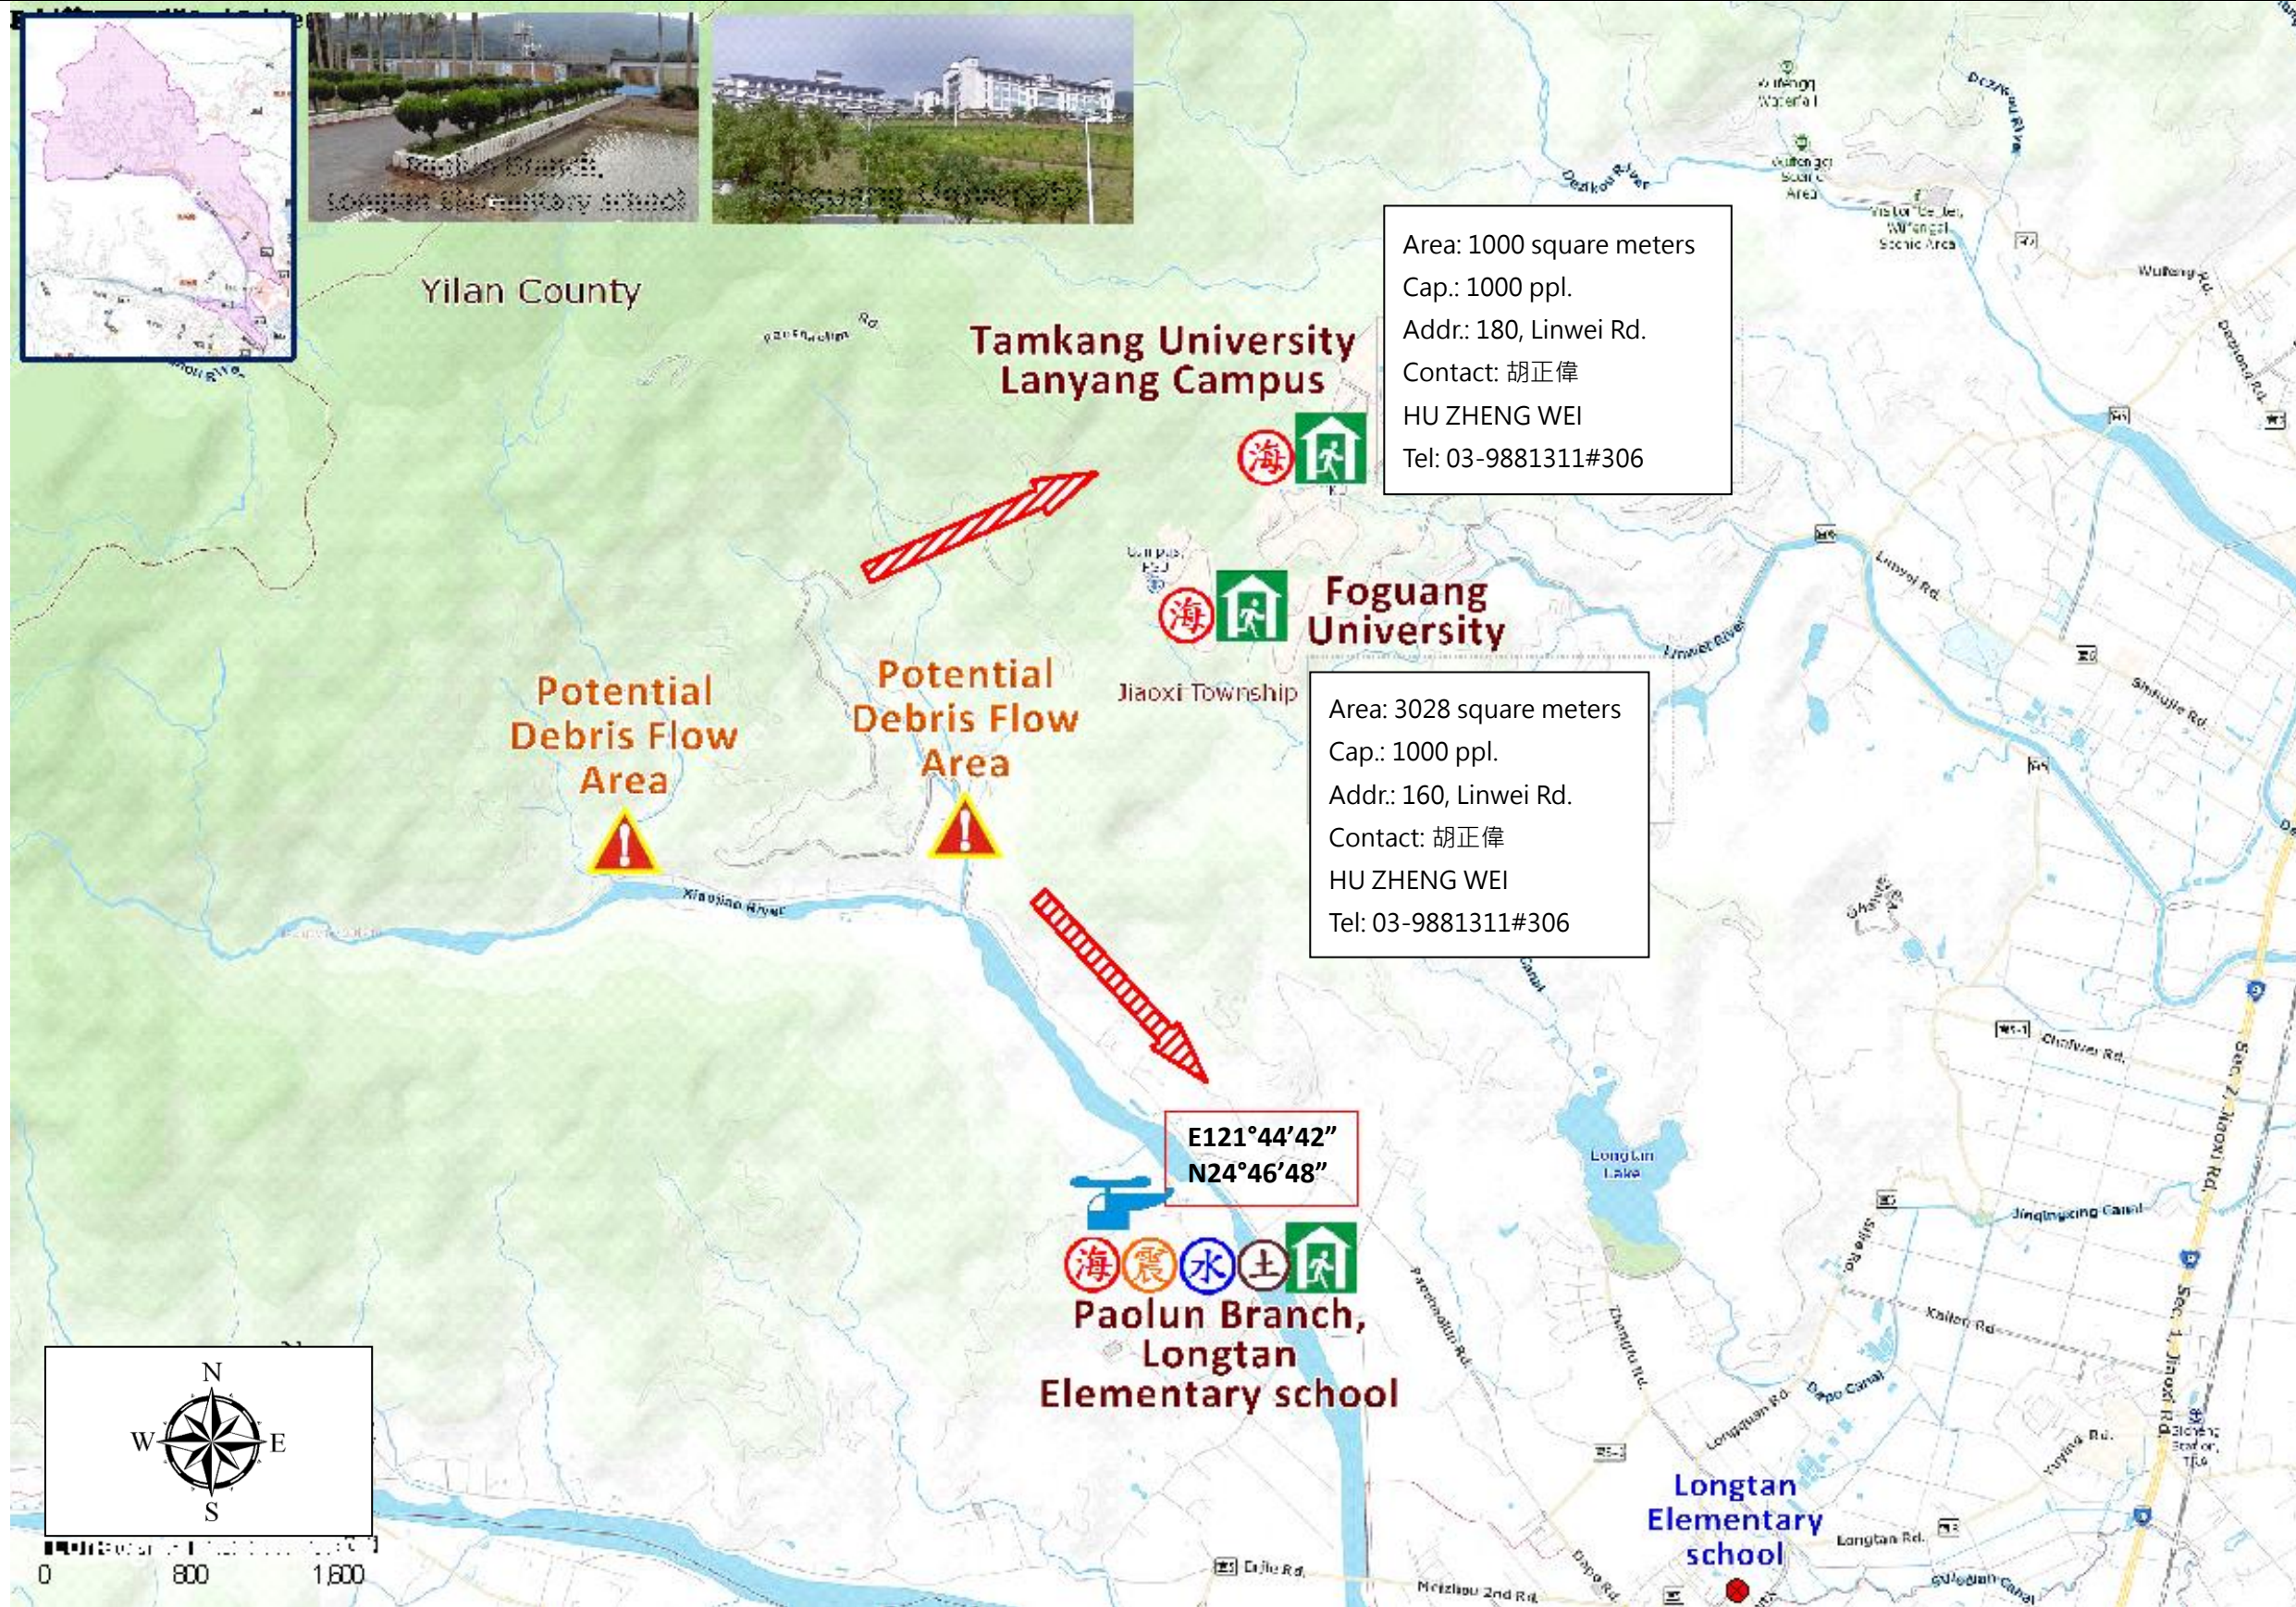

# Paolun Village Evacuation Route

No.1000205-017

DPR Info. List
Paolun Vil. Info.
Population: 1,042
Disaster Response Unit
1. Jiaosi Emergency Operation Center Tel: 03-9881311
2. Chief of Village 游義義 Tel: 03-9288972 Cell:0918-947402
3. Longtan Police station Tel: 03-9285514
4. Jiaosi Fire Branch Tel: 03-9882903
5. Police 110, FD 119
6. Road Department Tel: 03-9882058

DPR Info.
1. Soil&Water Conserv,Bureau <a href="http://246.swcb.gov.tw/">http://246.swcb.gov.tw/</a>
2. Water Resource Agency <a href="http://www.wra.gov.tw/">http://www.wra.gov.tw/</a>
3. Central Weather Bureau <a href="http://www.cwb.gov.tw/">http://www.cwb.gov.tw/</a>
4. Yilan County FD <a href="http://fire.e-land.gov.tw/">http://fire.e-land.gov.tw/</a>
5. Jiaosi Township Office <a href="http://jiaosi.e-land.gov.tw/">http://jiaosi.e-land.gov.tw/</a>

Shelters
Longtan Elementary school Paolun Branch Area: 283square meters Cap.: 60ppl. Addr.: 95-2, Paoshaolun Rd. Contact: 胡正偉 HU ZHENG WEI Tel: 03-9881311#306

Foguang University Area: 3,028square meters Cap.: 642ppl. Addr.: 160, Linwei Rd. Contact: 胡正偉 HU ZHENG WEI Tel: 03-9881311#306
--

Made by Yilan County Fire Dep.  
Jiaosi Township Office  
January, 2023

Legends	Disaster relevant		Facility		
	Evac. Direction	Disaster warning sign spot	Indoor Shelter	Disaster category	(WGS84) Helicopter Landing Zone