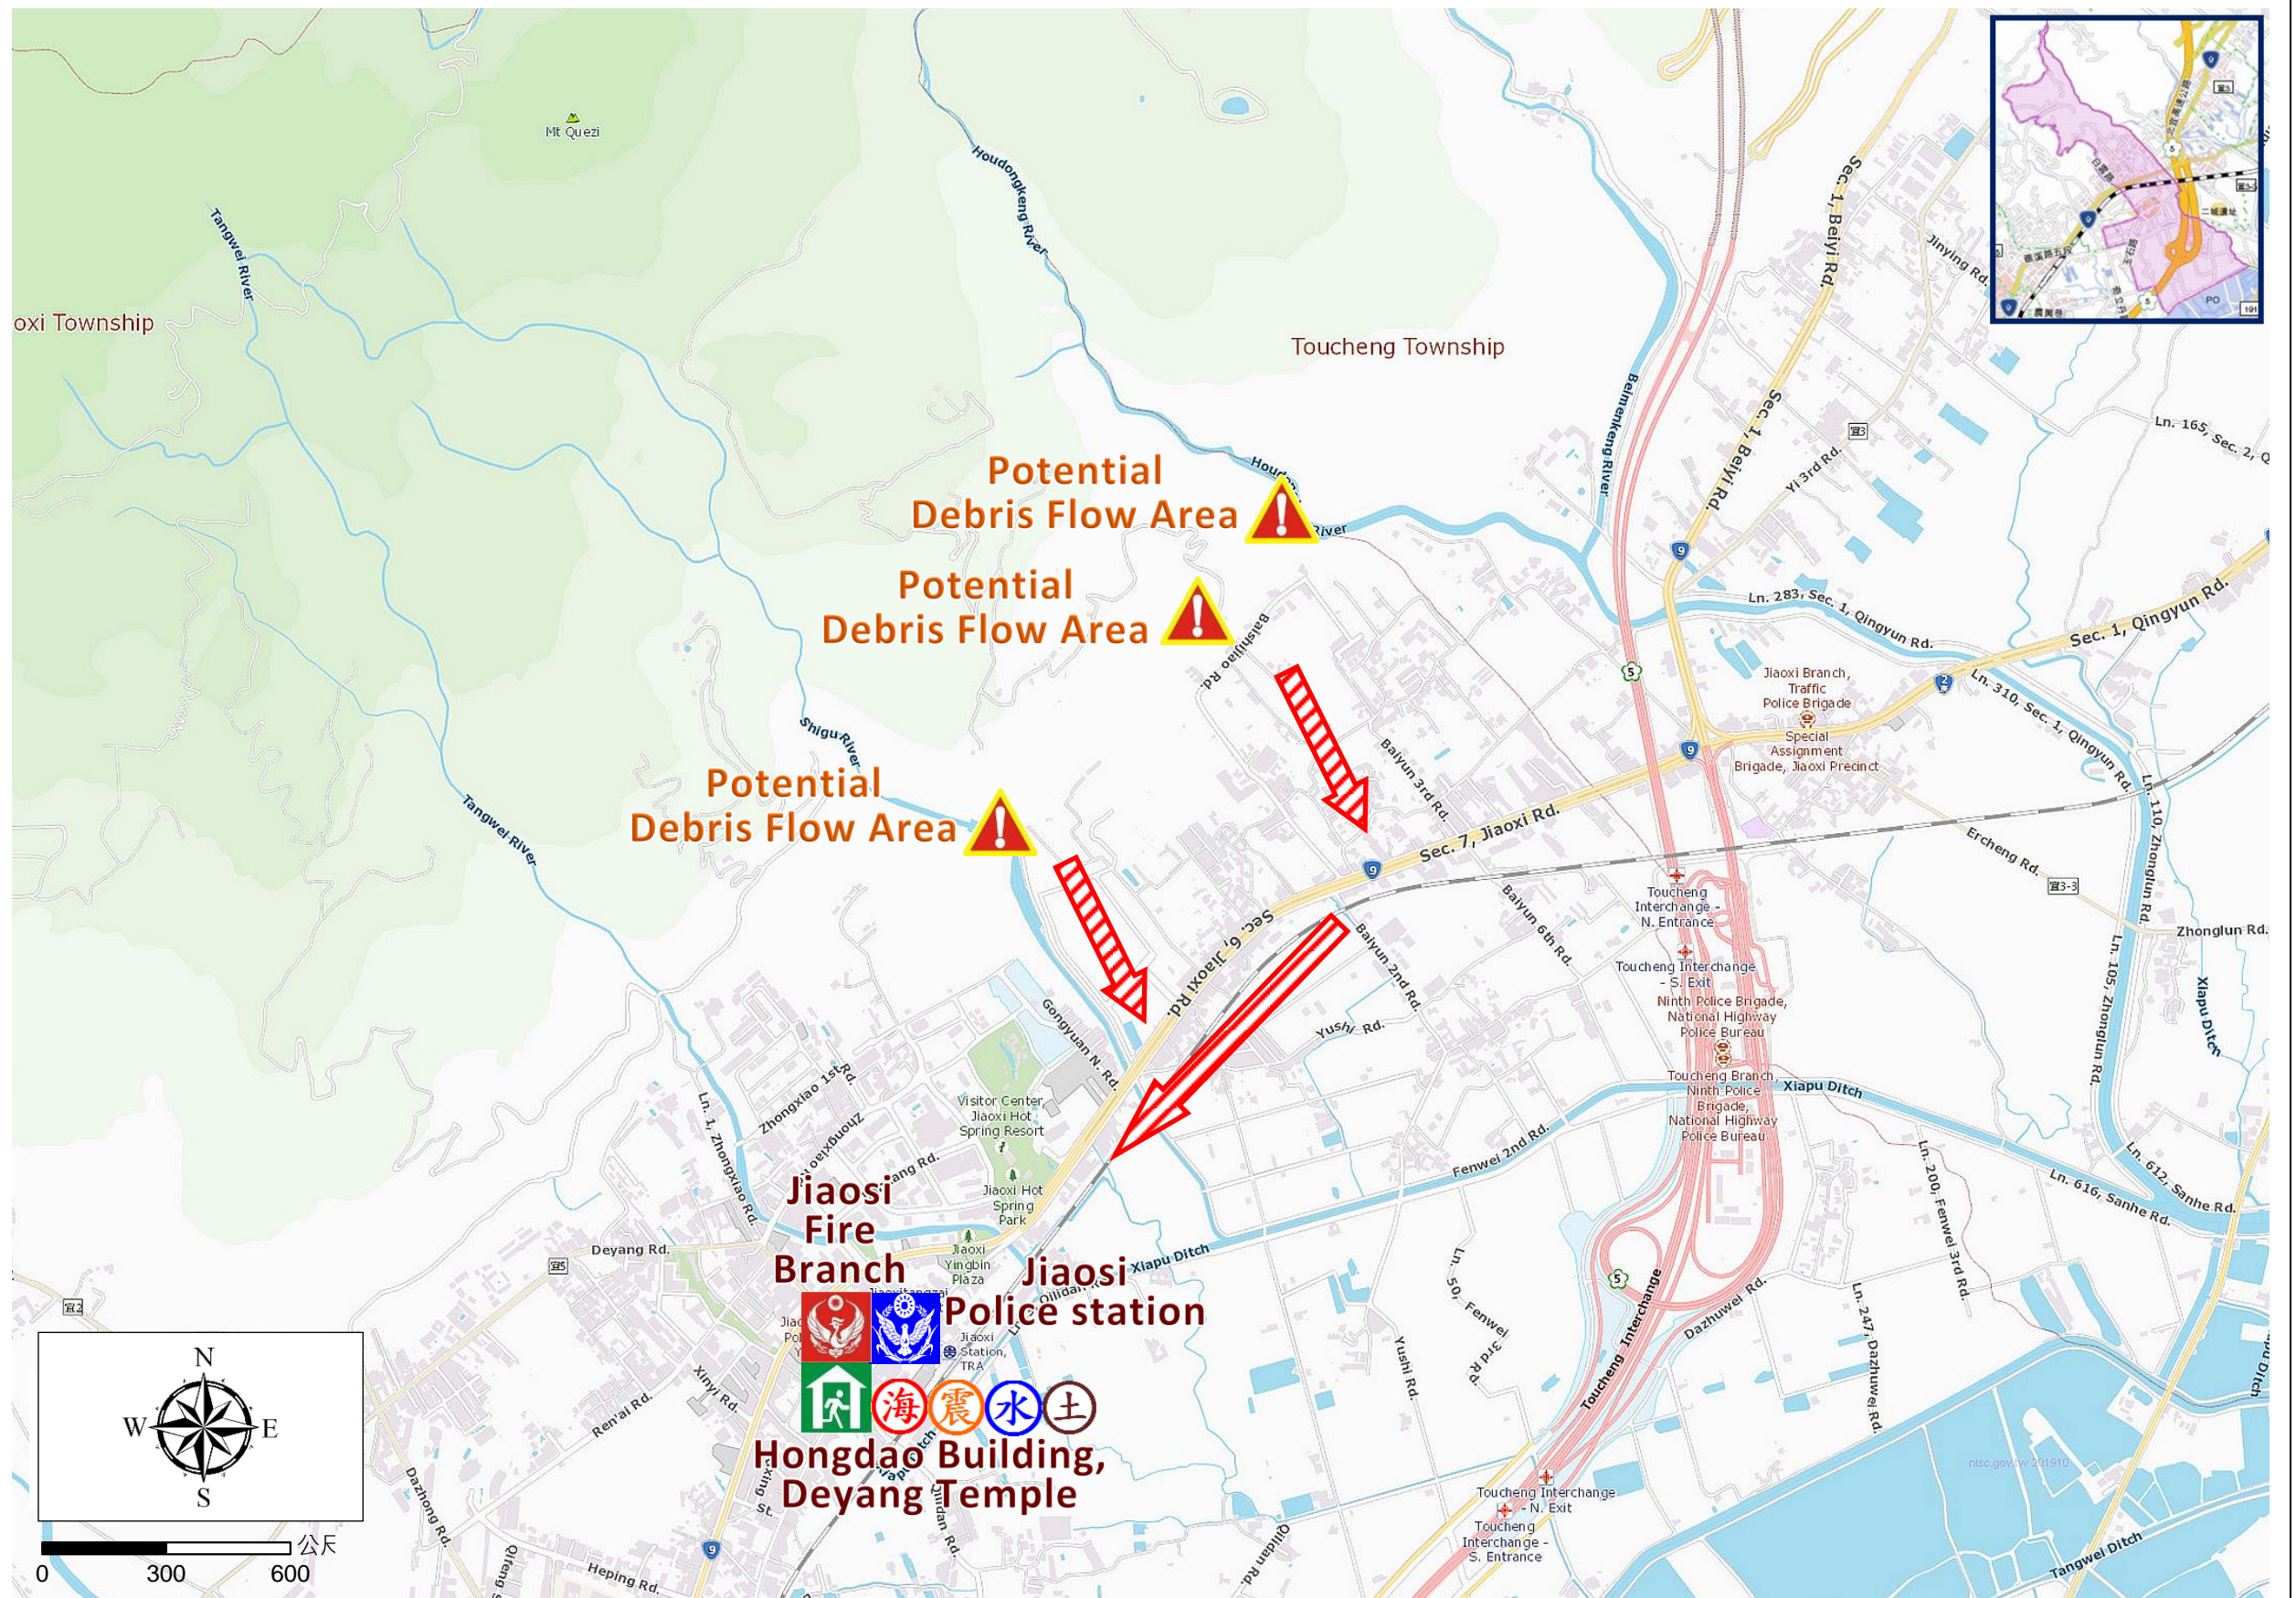

Baiyun Village Evacuation Route

No.1000205-001

DPR Info. List

Baiyun Vil. Info.

Population: 1,786

Disaster Response Unit

1. Jiaosi Emergency Operation Center
Tel: 03-9881311
2. Chief of Village 陸天賜
LU TIAN CI
Tel: 03-9883416
Cell:0958-260622
3. Jiaosi Police station
Tel: 03-9882214
4. Jiaosi Fire Branch
Tel: 03-9882903
5. Police 110, FD 119
6. Road Department
Tel: 03-9882058

DPR Info.

1. Soil&Water Conserv.,Bureau
<http://246.swcb.gov.tw/>
2. Water Resource Agency
<http://www.wra.gov.tw/>
3. Central Weather Bureau
<http://www.cwb.gov.tw/>
4. Yilan County FD
<http://fire.e-land.gov.tw/>
5. Jiaosi Township Office
<http://jiaosi.e-land.gov.tw/>

Shelters

Hongdao Building, Deyang Temple
Area: 550square meters
Cap.: 116ppl.
Addr.: 133, Sec. 2, Zhongshan Rd.
Contact: 胡正偉
HU ZHENG WEI
Tel: 03-9881311#306

Made by Yilan County Fire Dep.
Jiaosi Township Office
January, 2023

Legends	Disaster relevant		Facility			
	 Evac. Direction	 Disaster warning sign spot	 Indoor Shelter	 Disaster category	 Police station	 Fire Branch