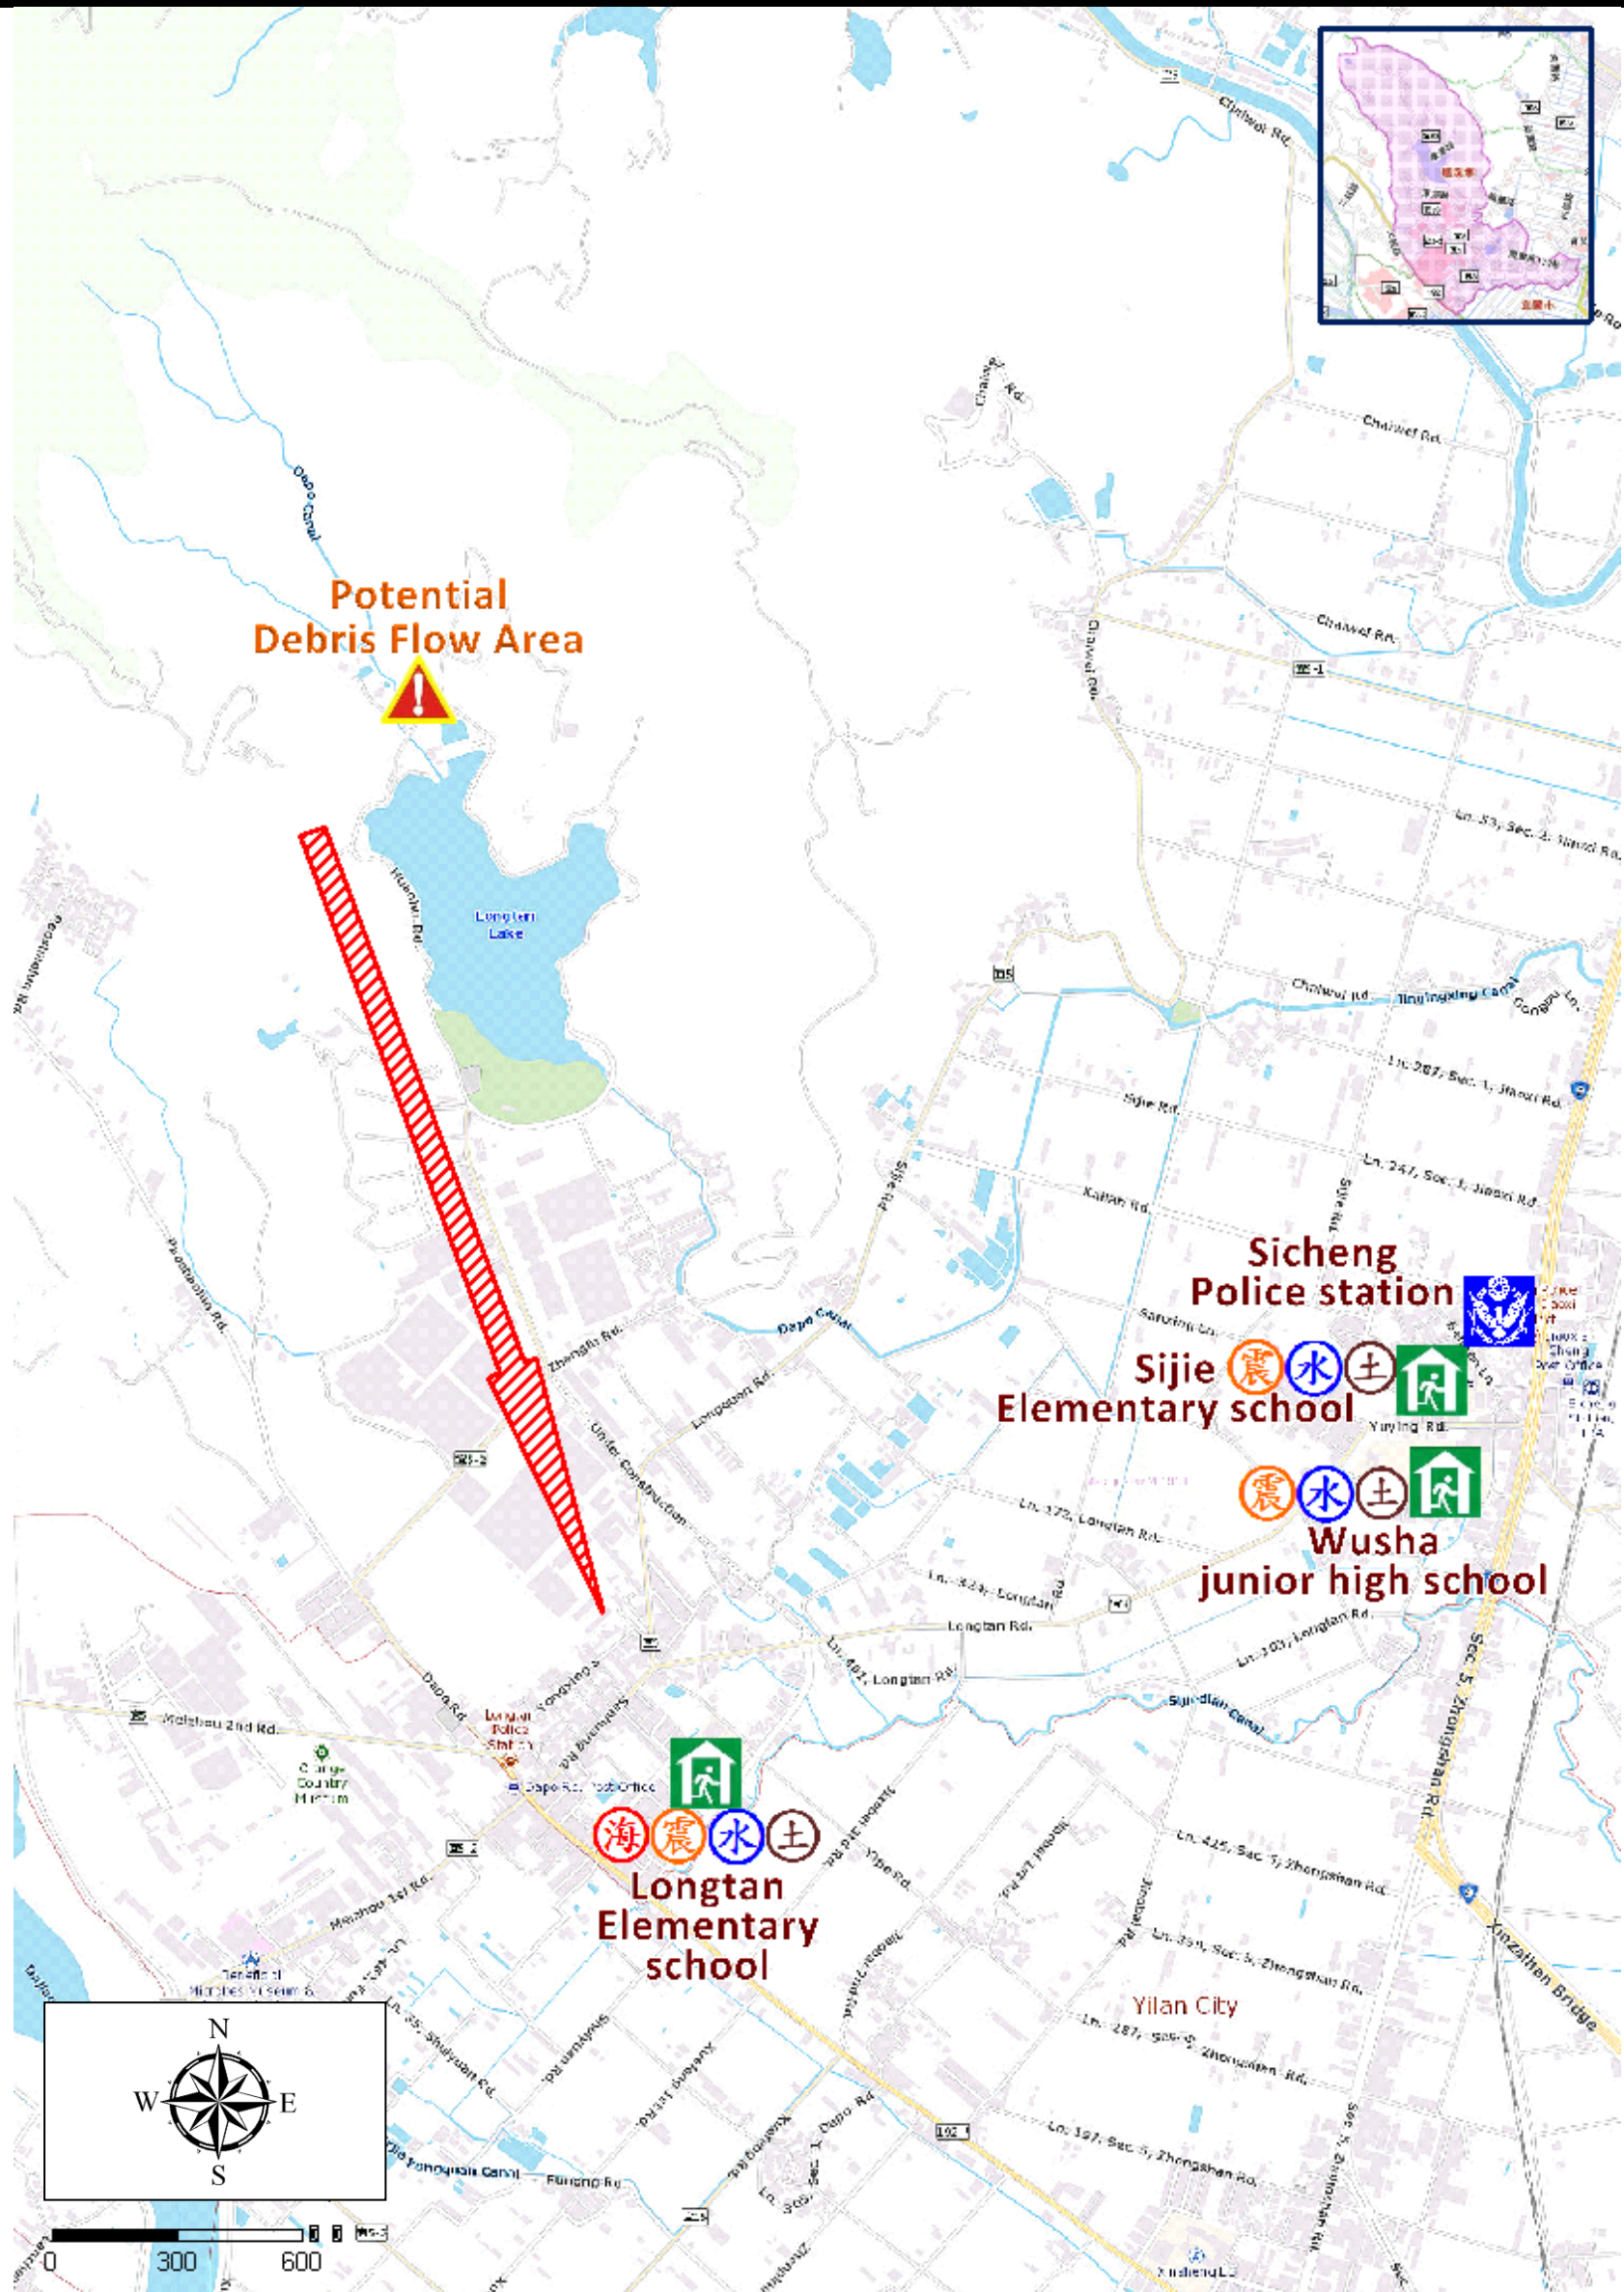

Longtan Village Evacuation Route

No.1000205-016

DPR Info. List
Longtan Vil. Info.
Population: 3,861
Disaster Response Unit
1. Jiaosi Emergency Operation Center Tel: 03-9881311
2. Chief of Village 李志文 LI ZHI WEN Tel:03-9285501 Cell:0956-572883
3. Longtan Police station Tel: 03-9285514
4. Jiaosi Fire Branch Tel: 03-9882903
5. Police 110, FD 119
6. Road Department Tel: 03-9882058
DPR Info.
1. Soil&Water Conserv,Bureau http://246.swcb.gov.tw/
2. Water Resource Agency http://www.wra.gov.tw/
3. Central Weather Bureau http://www.cwb.gov.tw/
4. Yilan County FD http://fire.e-land.gov.tw/
5. Jiaosi Township Office http://jiaosi.e-land.gov.tw/
Shelters
Longtan Elementary school Area: 920.08square meters Cap.: 195ppl. Addr.: 71, Yulong Rd. Contact: 胡正偉 HU ZHENG WEI Tel: 03-9881311#306

Made by Yilan County Fire Dep. Jiaosi Township Office January, 2023

Legends	Disaster relevant		Facility			
	 Evac. Direction	 Disaster warning sign spot	 Indoor Shelter	 Disaster category	 Fire Branch	 Police station