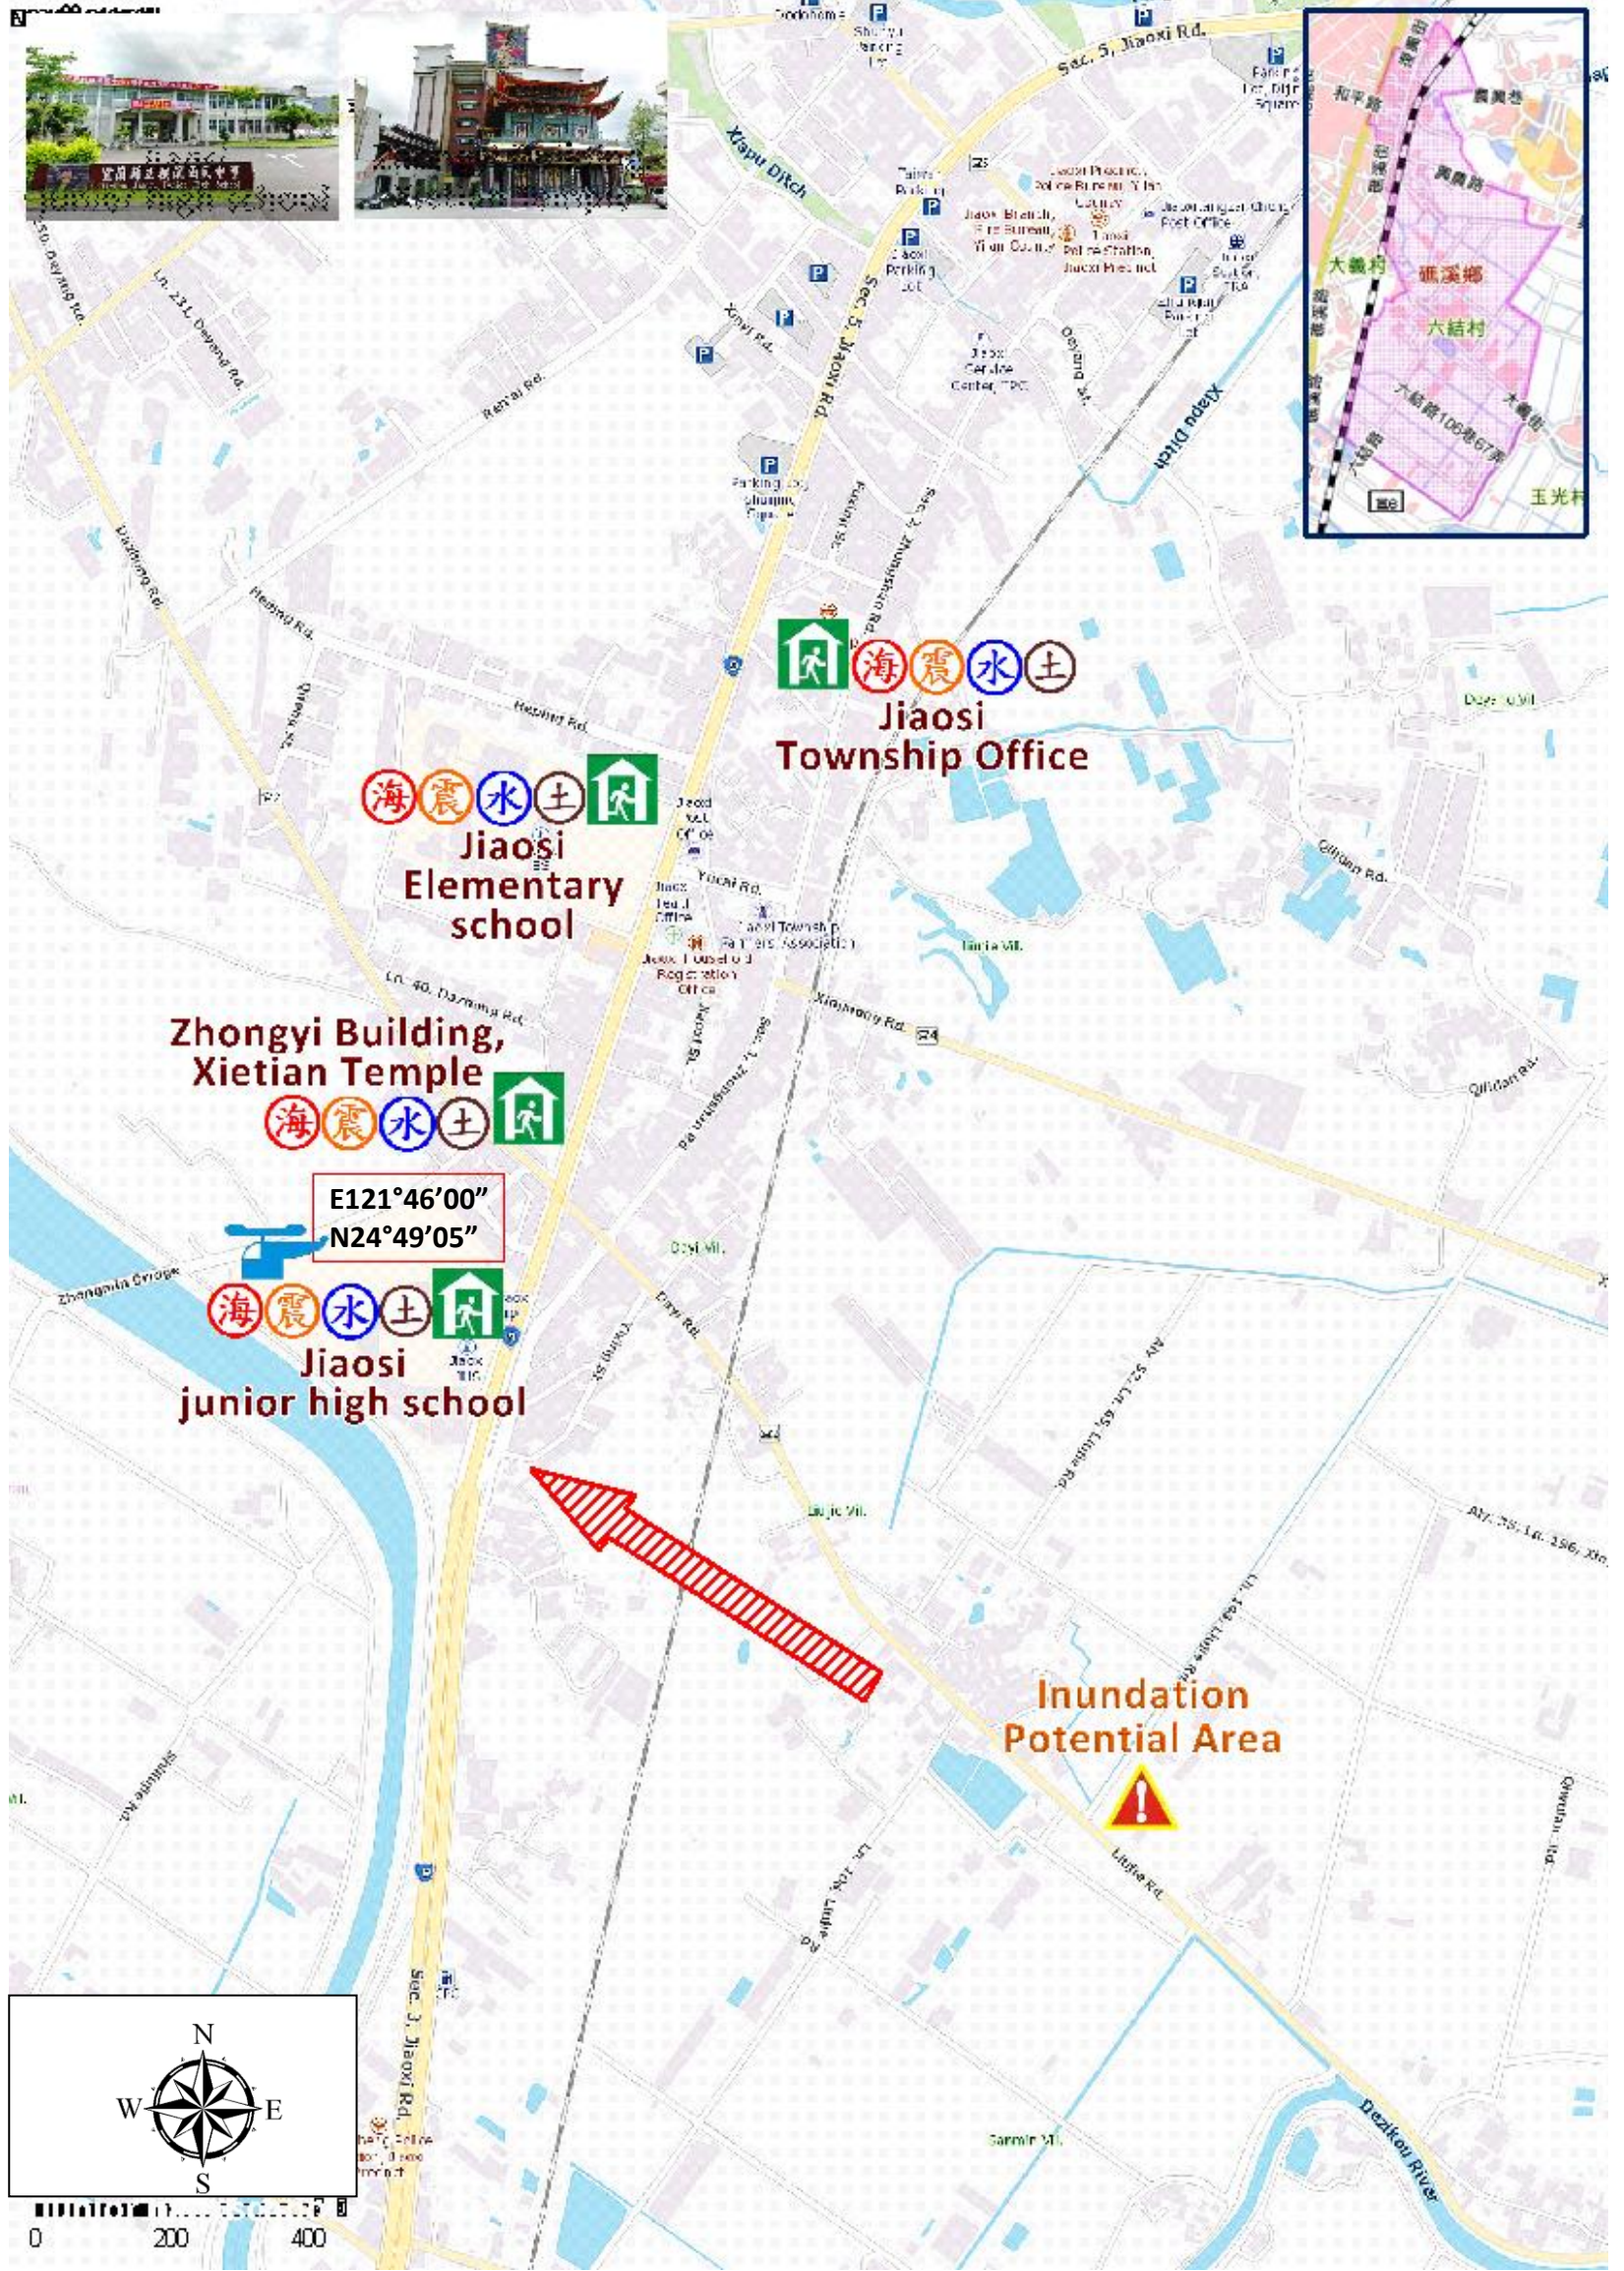

Liujie Village Evacuation Route

No.1000205-006

DPR Info. List
Liujie Vil. Info.
Population: 1,499
Disaster Response Unit
1. Jiaosi Emergency Operation Center Tel: 03-9881311
2. Chief of Village 林信忠 LIN XIN ZHONG Tel: 03-9889139 Cell:0910-023467
3. Jiaosi Police station Tel: 03-9882214
4. Jiaosi Fire Branch Tel: 03-9882903
5. Police 110, FD 119
6. Road Department Tel: 03-9882058