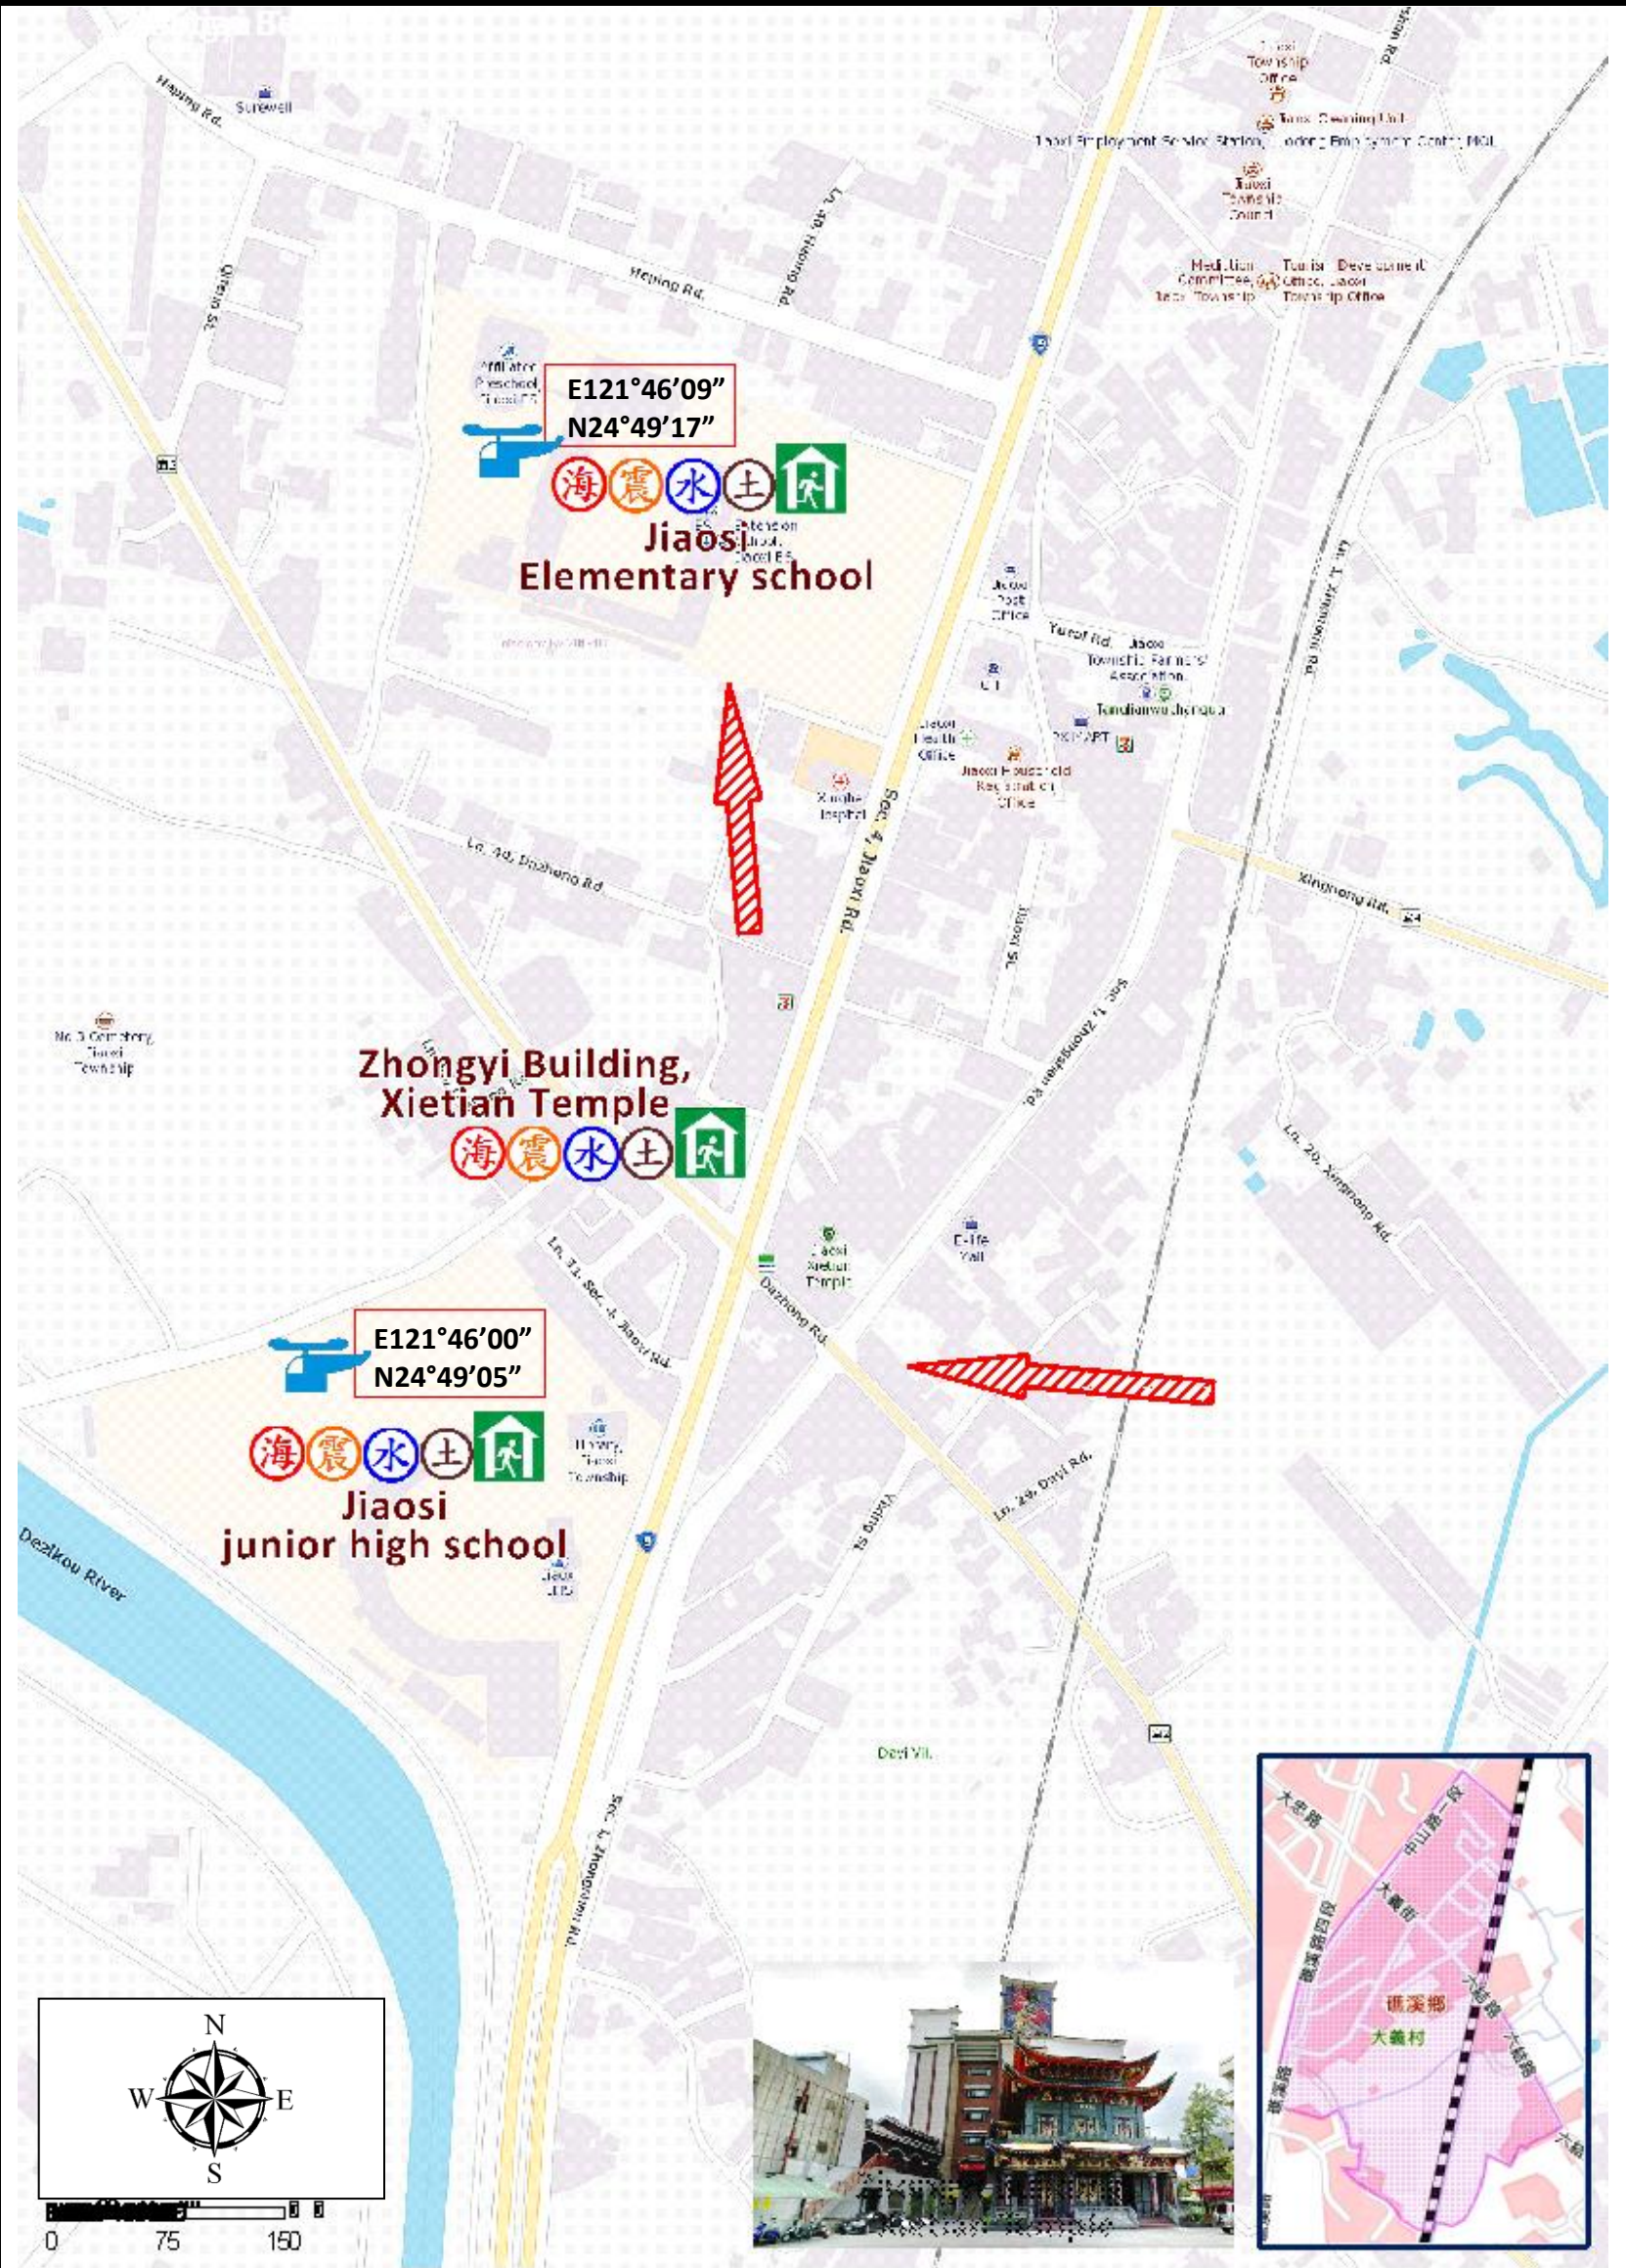

Dayi Village Evacuation Route

No.1000205-005

DPR Info. List
Dayi Vil. Info.
Population: 686
Disaster Response Unit
1. Jiaosi Emergency Operation Center Tel: 03-9881311
2. Chief of Village 林祥傳 LIN XIANG CHUAN Tel: 03-9881971 Cell:0933-023851
3. Jiaosi Police station Tel: 03-9882214
4. Jiaosi Fire Branch Tel: 03-9882903
5. Police 110, FD 119
6. Road Department Tel: 03-9882058
DPR Info.
1. Soil&Water Conserv,Bureau http://246.swcb.gov.tw/
2. Water Resource Agency http://www.wra.gov.tw/
3. Central Weather Bureau http://www.cwb.gov.tw/
4. Yilan County FD http://fire.e-land.gov.tw/
5. Jiaosi Township Office http://jiaosi.e-land.gov.tw/
Shelters
Jiaosi Elementary school Area: 1,601square meters Cap.: 339ppl. Addr.:135, Sec.4, Jiaosi Rd. Contact: 胡正偉 HU ZHENG WEI Tel: 03-9881311#306
Zhongyi Building, Xietian Temple Area: 550square meters Cap.: 218ppl. Addr.: 61, Sec.4, Jiaosi Rd. Contact: 胡正偉 HU ZHENG WEI Tel: 03-9881311#306

Made by Yilan County Fire Dep. Jiaosi Township Office January, 2023

Legends	Disaster relevant		Facility		
	 Evac. Direction	 Disaster warning sign spot	 Indoor Shelter	 Disaster category	 (WGS84) Helicopter Landing Zone