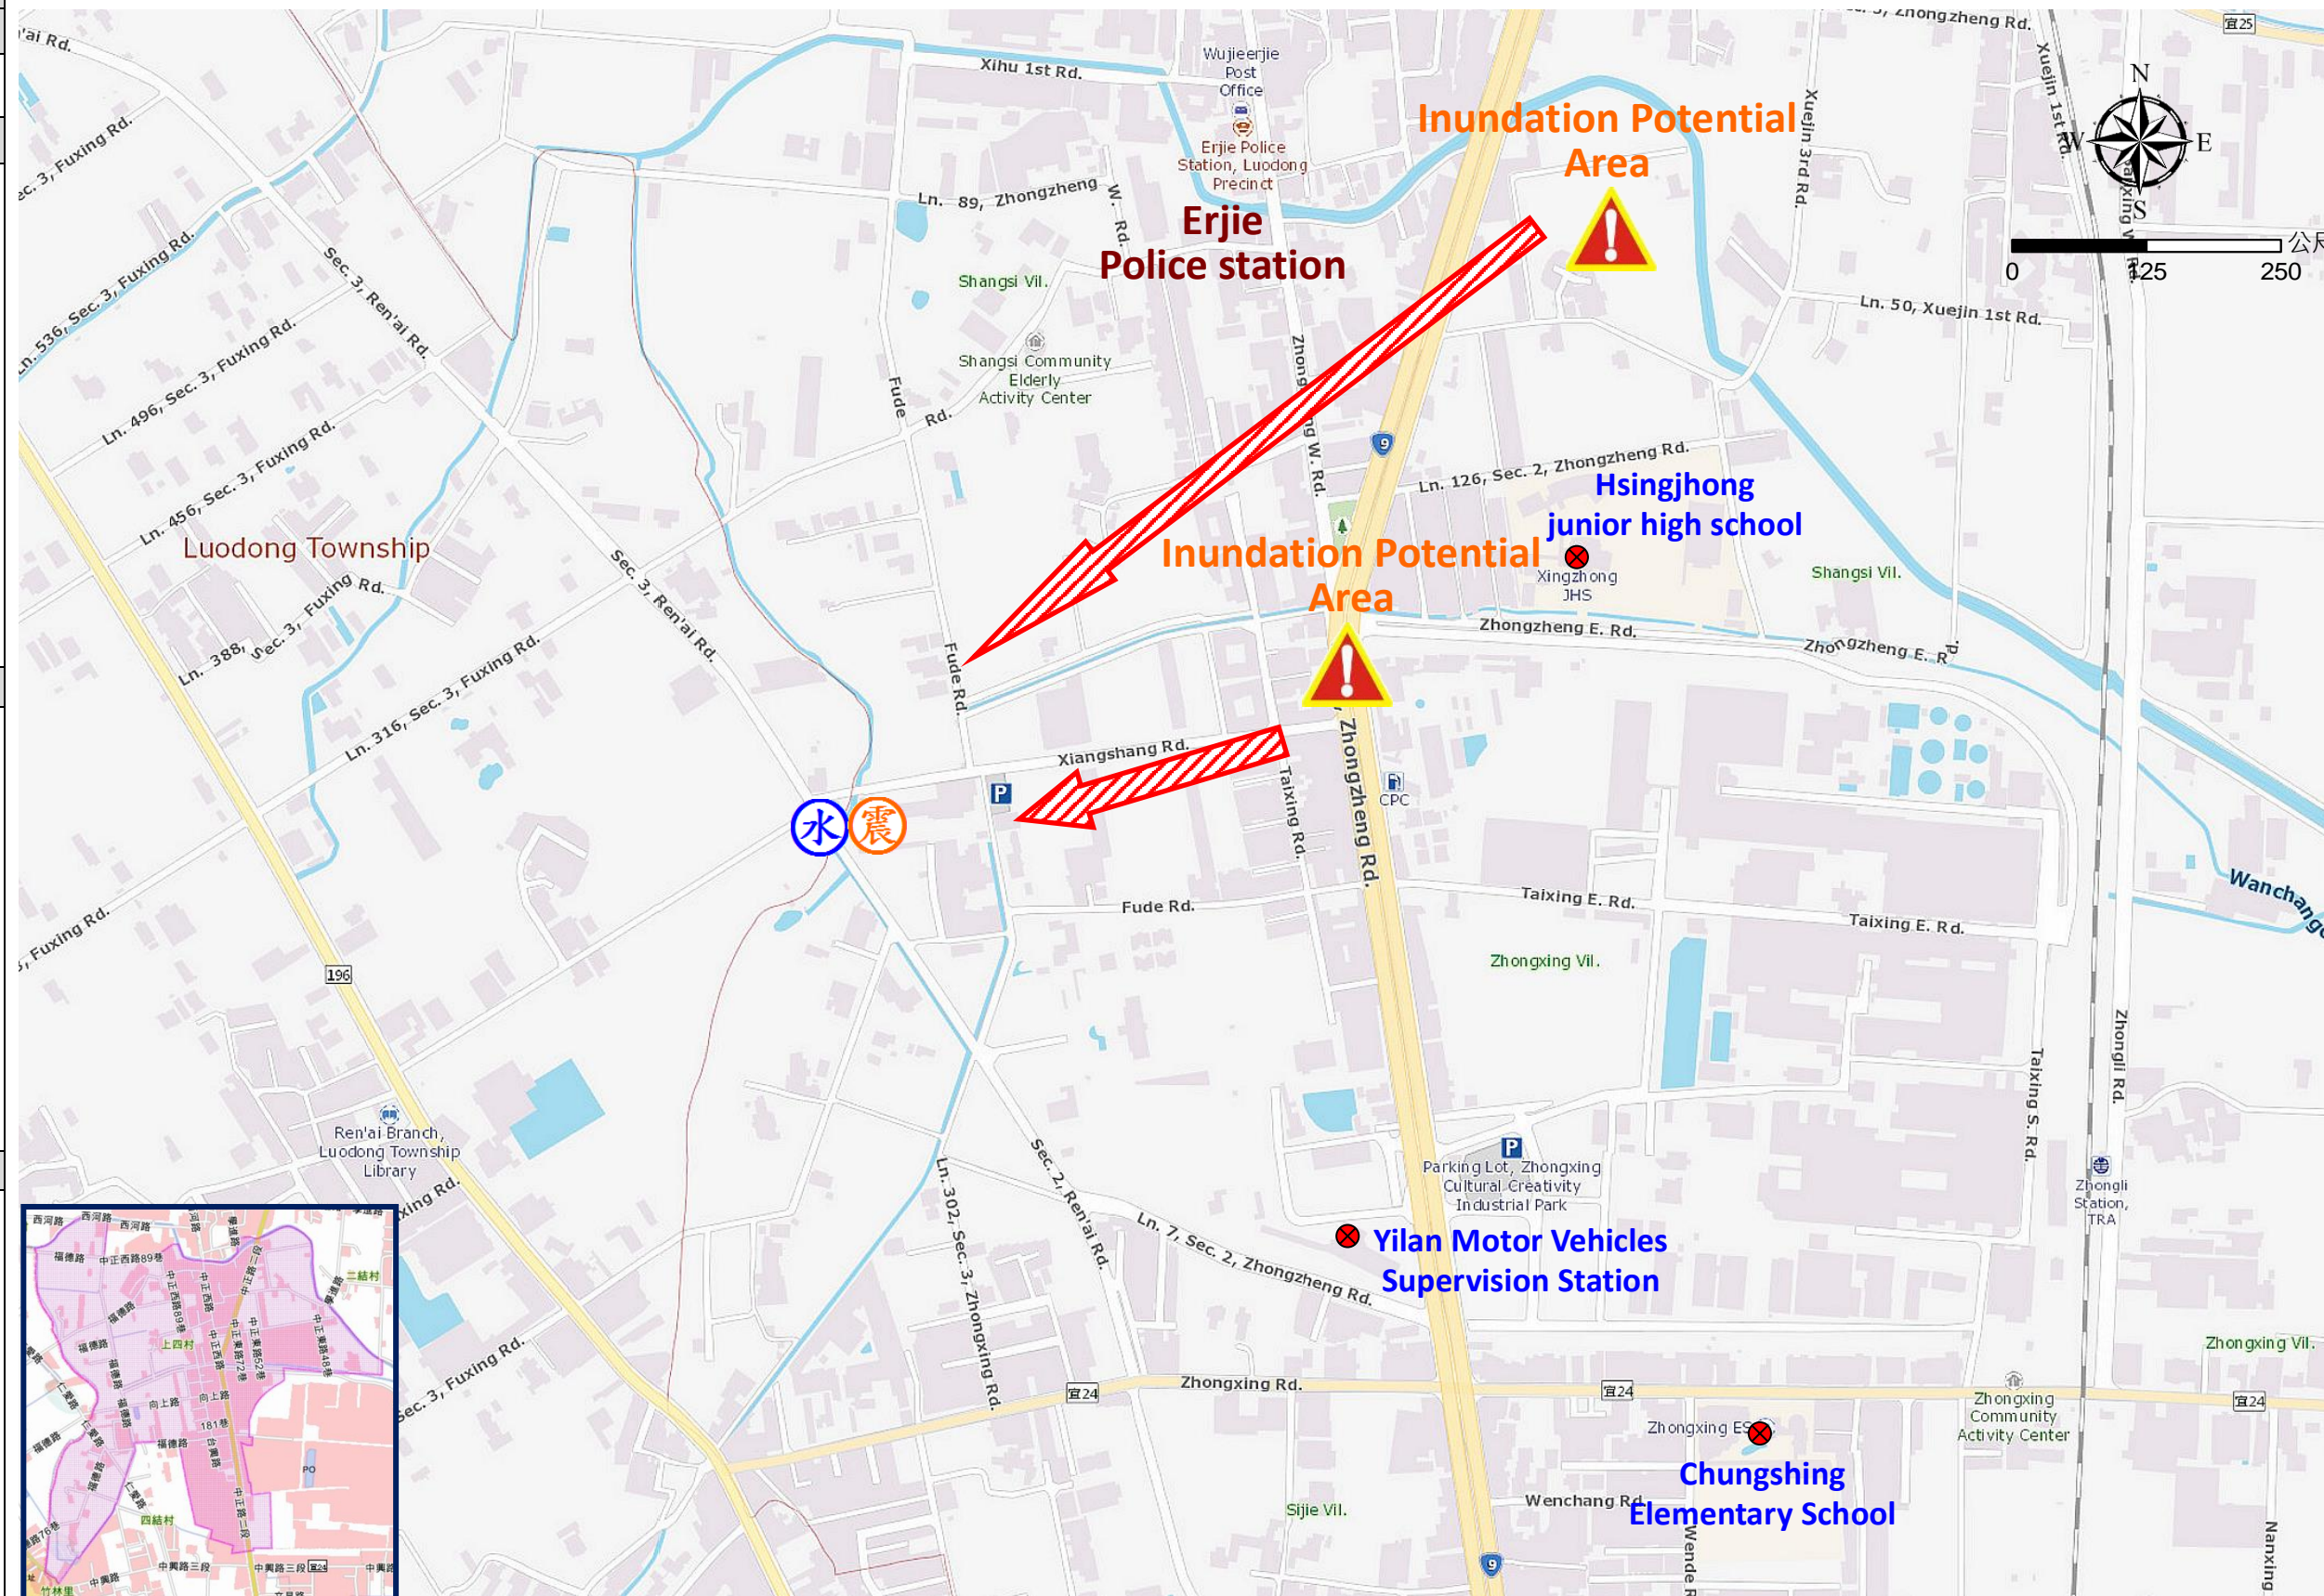

Shangshi Village Evacuation Route

No.1000209-004

- DPR Info. List
- Shangshi Vil. Info.
- Population: 1,725
- Disaster Response Unit
1. Wujie Emergency Operation Center Tel: 03-9501115
 2. Chief of Village 林祥旺 LIN XIANG WANG Tel: 03-9565867 Cell: 0927-952003
 3. Erjie Police station Tel: 03-9653901
 4. Wujie Fire Branch Tel: 03-9503434
 5. Police 110, FD 119
 6. Road Department Tel: 03-9882058

Shelters

Sijie Fude Temple
 Area: 500.5square meters
 Cap.: 106ppl.
 Addr.: 68, Fude Rd.
 Contact: 林祥旺 LIN, XIANG-WANG
 Tel: 03-9653344

| | | | | | |
|---------|--|---|---|--|---|
| Legends | Disaster relevant | | Facility | | |
| |  Evac. Direction |  Disaster warning sign spot |  Indoor Shelter |  Disaster category |  Police station |