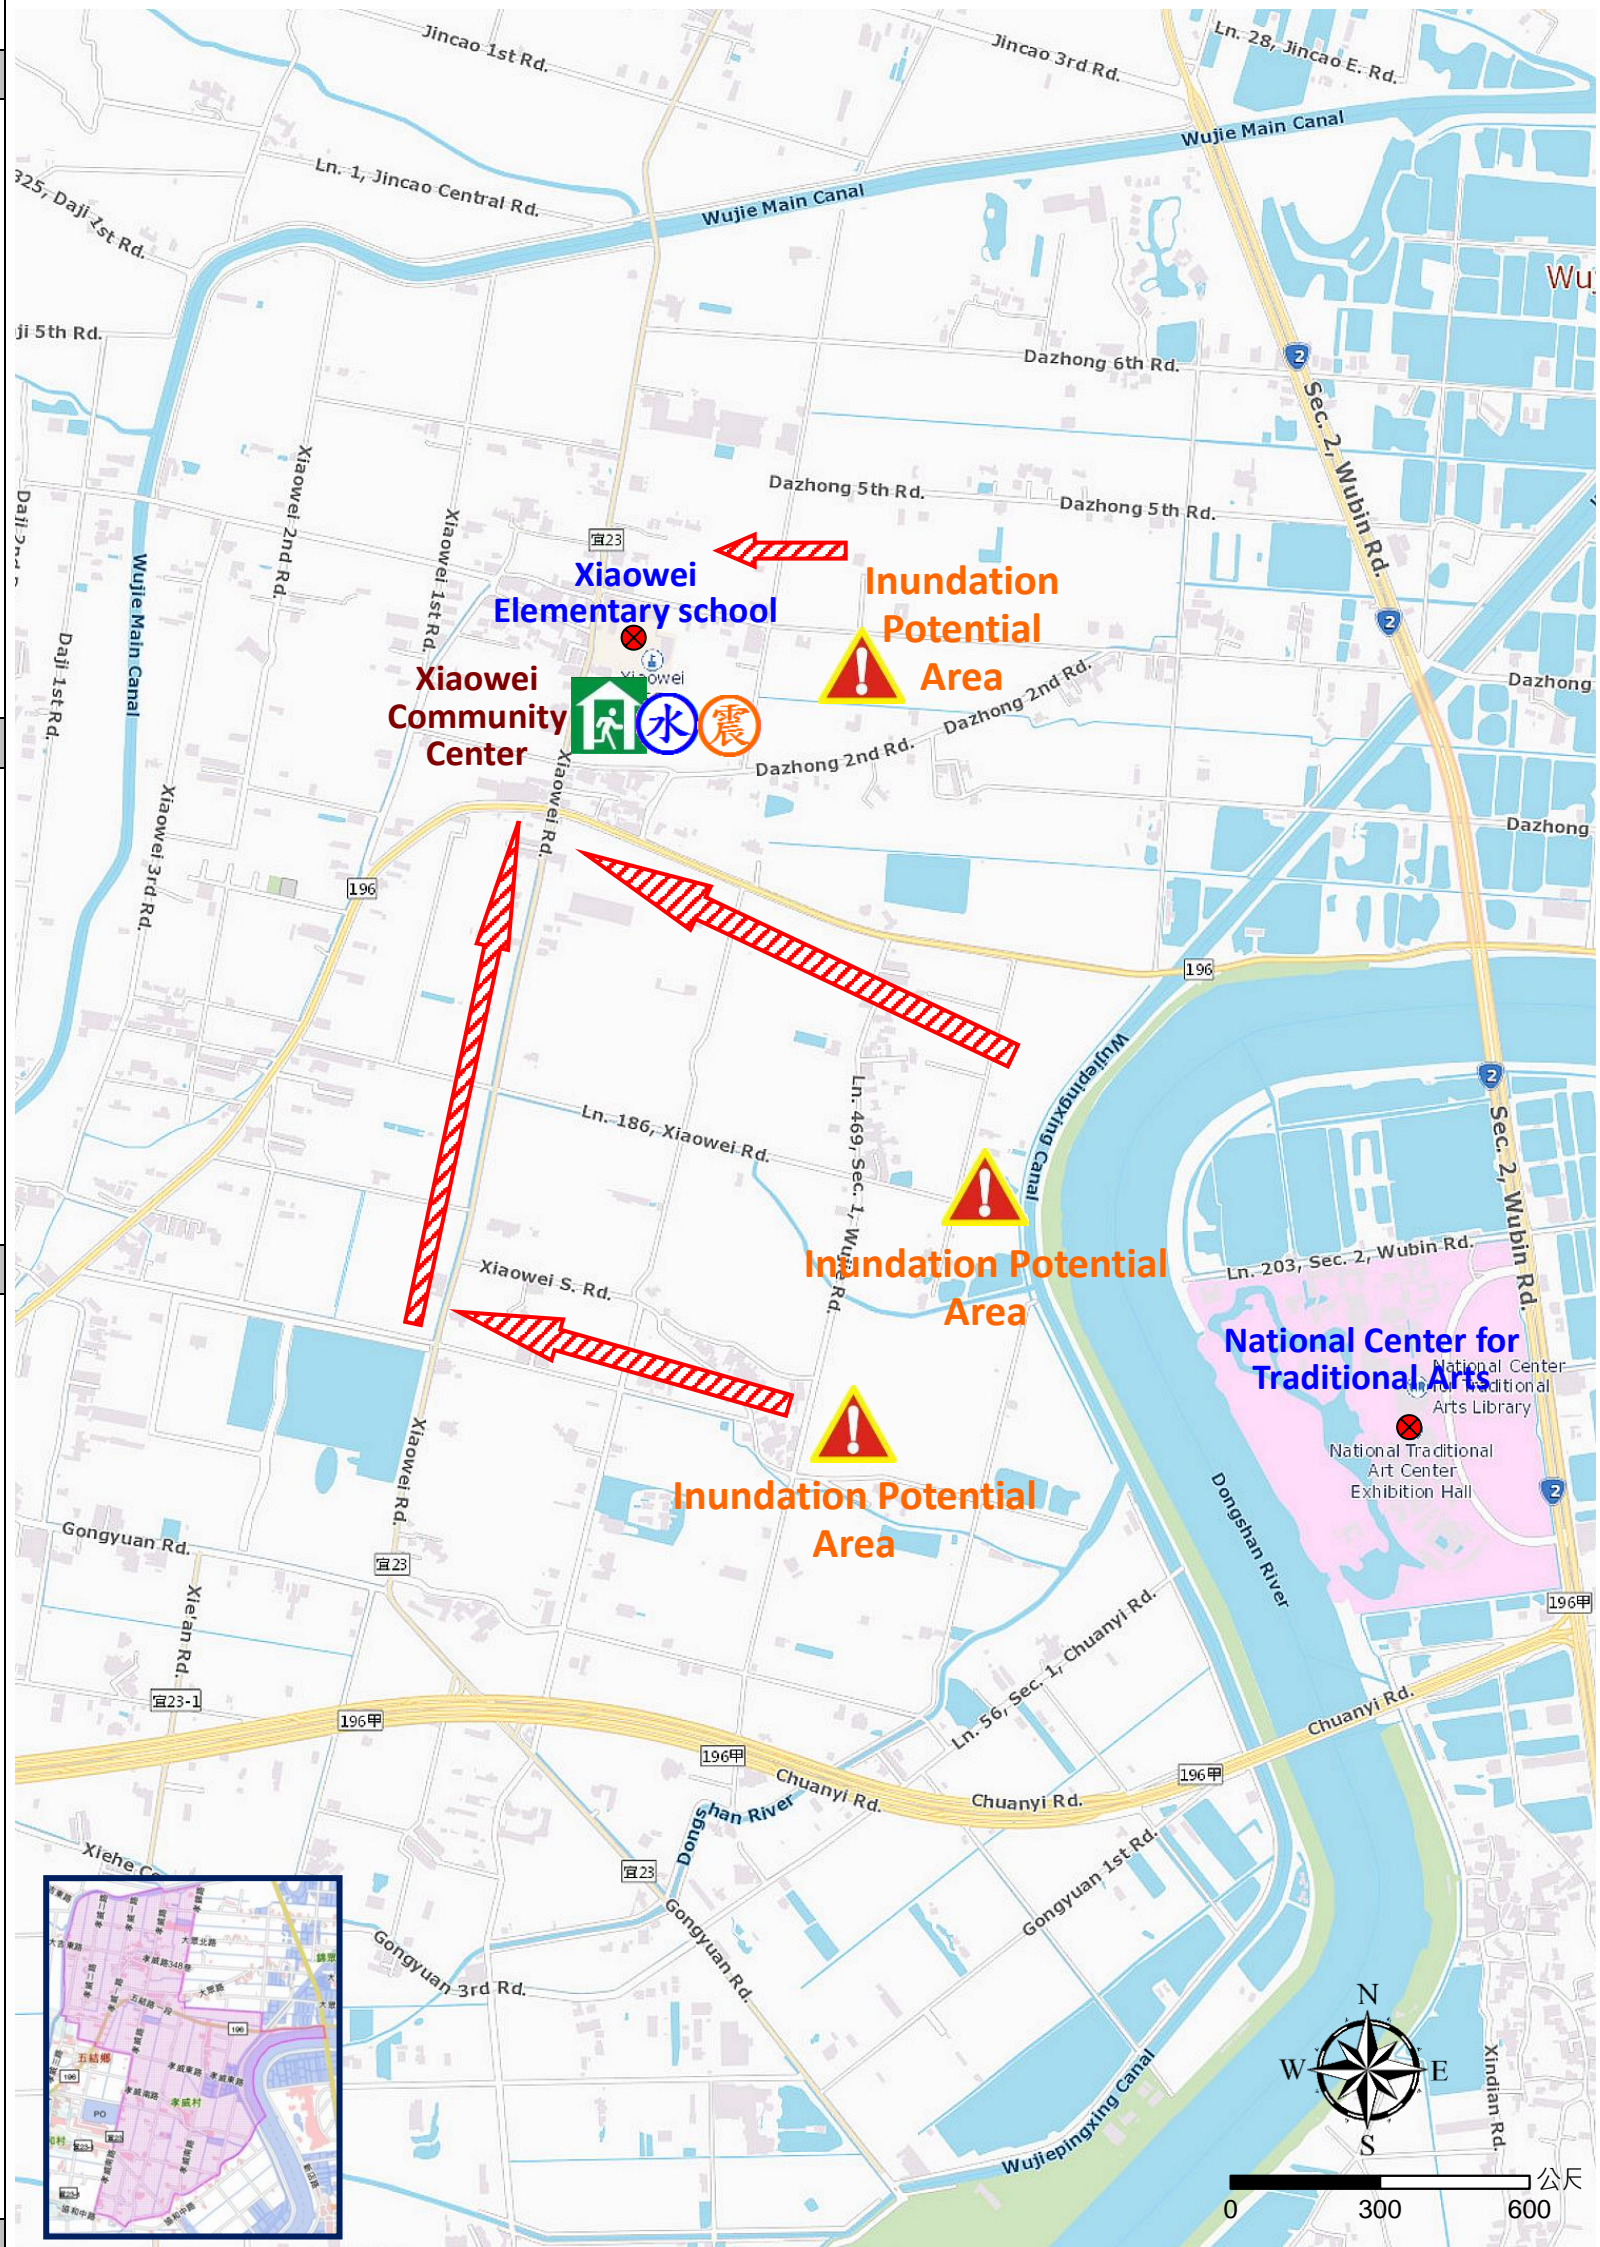

Xiaowei Village Evacuation Route

No.1000209-011

DPR Info. List
Xiaowei Vil. Info.
Population: 1,824
Disaster Response Unit
1. Wujie Emergency Operation Center Tel: 03-9501115
2. Chief of Village 曾秋萍 ZENG QIU PING Tel: 03-9509102 Cell:0912-298529
3. Wujie Police Station Tel: 03-9504381
4. Wujie Fire Branch Tel: 03-9503434
5. Police 110, FD 119
6. Road Department Tel: 03-9882058

DPR Info.
1. Agency of Rural Development & Soil and Water Conservation, MOA https://www.ardswc.gov.tw/Home/
2. Water Resources Agency, MOEA http://www.wra.gov.tw/
3. Central Weather Administration https://www.cwa.gov.tw/V8/CI/
4. Yilan County FD http://fire.e-land.gov.tw/
5. Wujie Township Office http://ilwct.e-land.gov.tw/

Shelters

Xiaowei Community Center
Area: 792.72square meters
Cap.: 168ppl.
Addr.: 322, Xiaowei Rd.
Contact: 曾秋萍
TSENG,CHIU-PING
Tel: 03-9509102

Made by Yilan County Fire Wujie Township Office
Dep. March, 2024

Legends	Disaster relevant		Facility	
	Evac. Direction	Disaster warning sign spot	Indoor Shelter	Disaster category