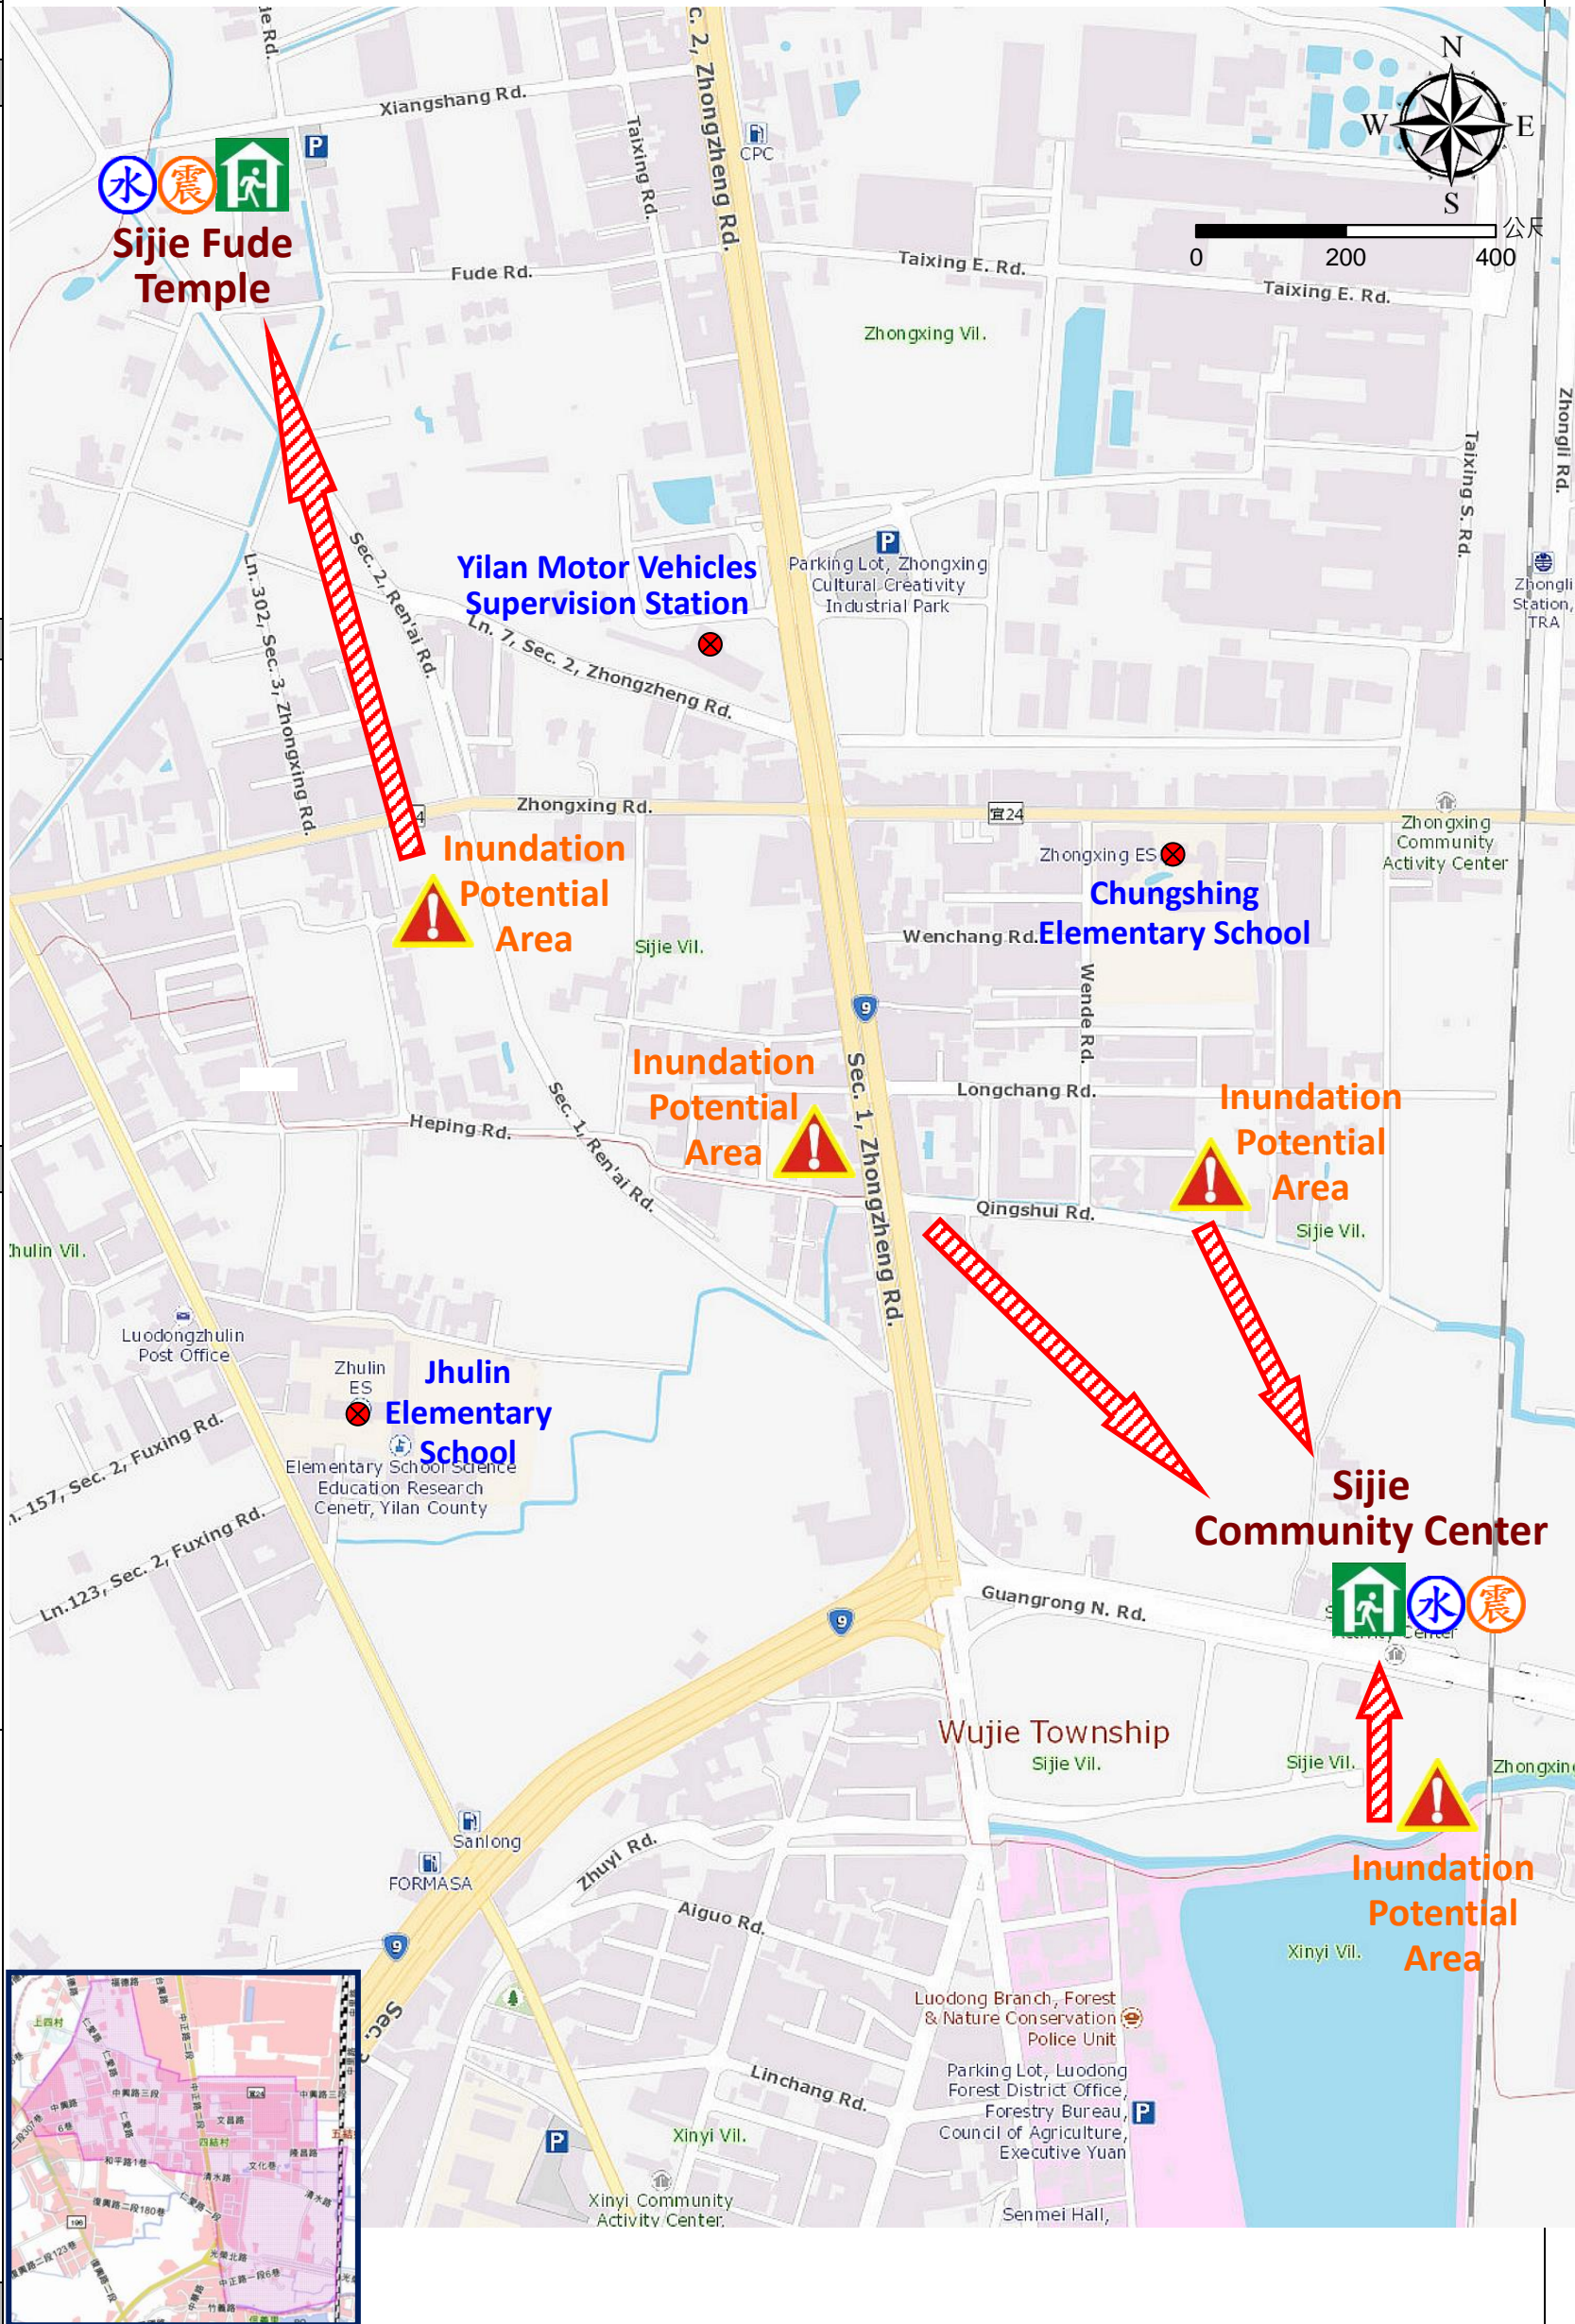

Sijie Village Evacuation Route

No.1000209-006

DPR Info. List
Sijie Vil. Info.
Population: 2,891
Disaster Response Unit
1. Wujie Emergency Operation Center Tel: 03-9501115
2. Chief of Village 李育堅 LI YU JIAN 03-950146 Cell: 0975-890366
3. Erjie Police station Tel: 03-9653901
4. Wujie Fire Branch Tel: 03-9503434
5. Police 110, FD 119
6. Road Department Tel: 03-9882058
DPR Info.
1. Agency of Rural Development & Soil and Water Conservation, MOA https://www.ardswc.gov.tw/Home/
2. Water Resources Agency, MOEA http://www.wra.gov.tw/
3. Central Weather Administration https://www.cwa.gov.tw/V8/C/
4. Yilan County FD http://fire.e-land.gov.tw/
5. Wujie Township Office http://ilwct.e-land.gov.tw/
Shelters
Sijie Community Center Area: 440square meters Cap.: 93ppl. Addr.: 198, Guangrong N. Rd. Contact: 張馥蘭 CHANG,FU-LAN Tel: 03-9545852
Sijie Fude Temple Area: 500.5square meters Cap.: 106ppl. Addr.: 68, Fude Rd. Contact: 林祥旺 LIN, XIANG-WANG Tel: 03-9653344
Made by Yilan County Fire Wujie Township Office Dep. March, 2024

Legends	Disaster relevant		Facility	
	Evac. Direction	Disaster warning sign spot	Indoor Shelter	Disaster category