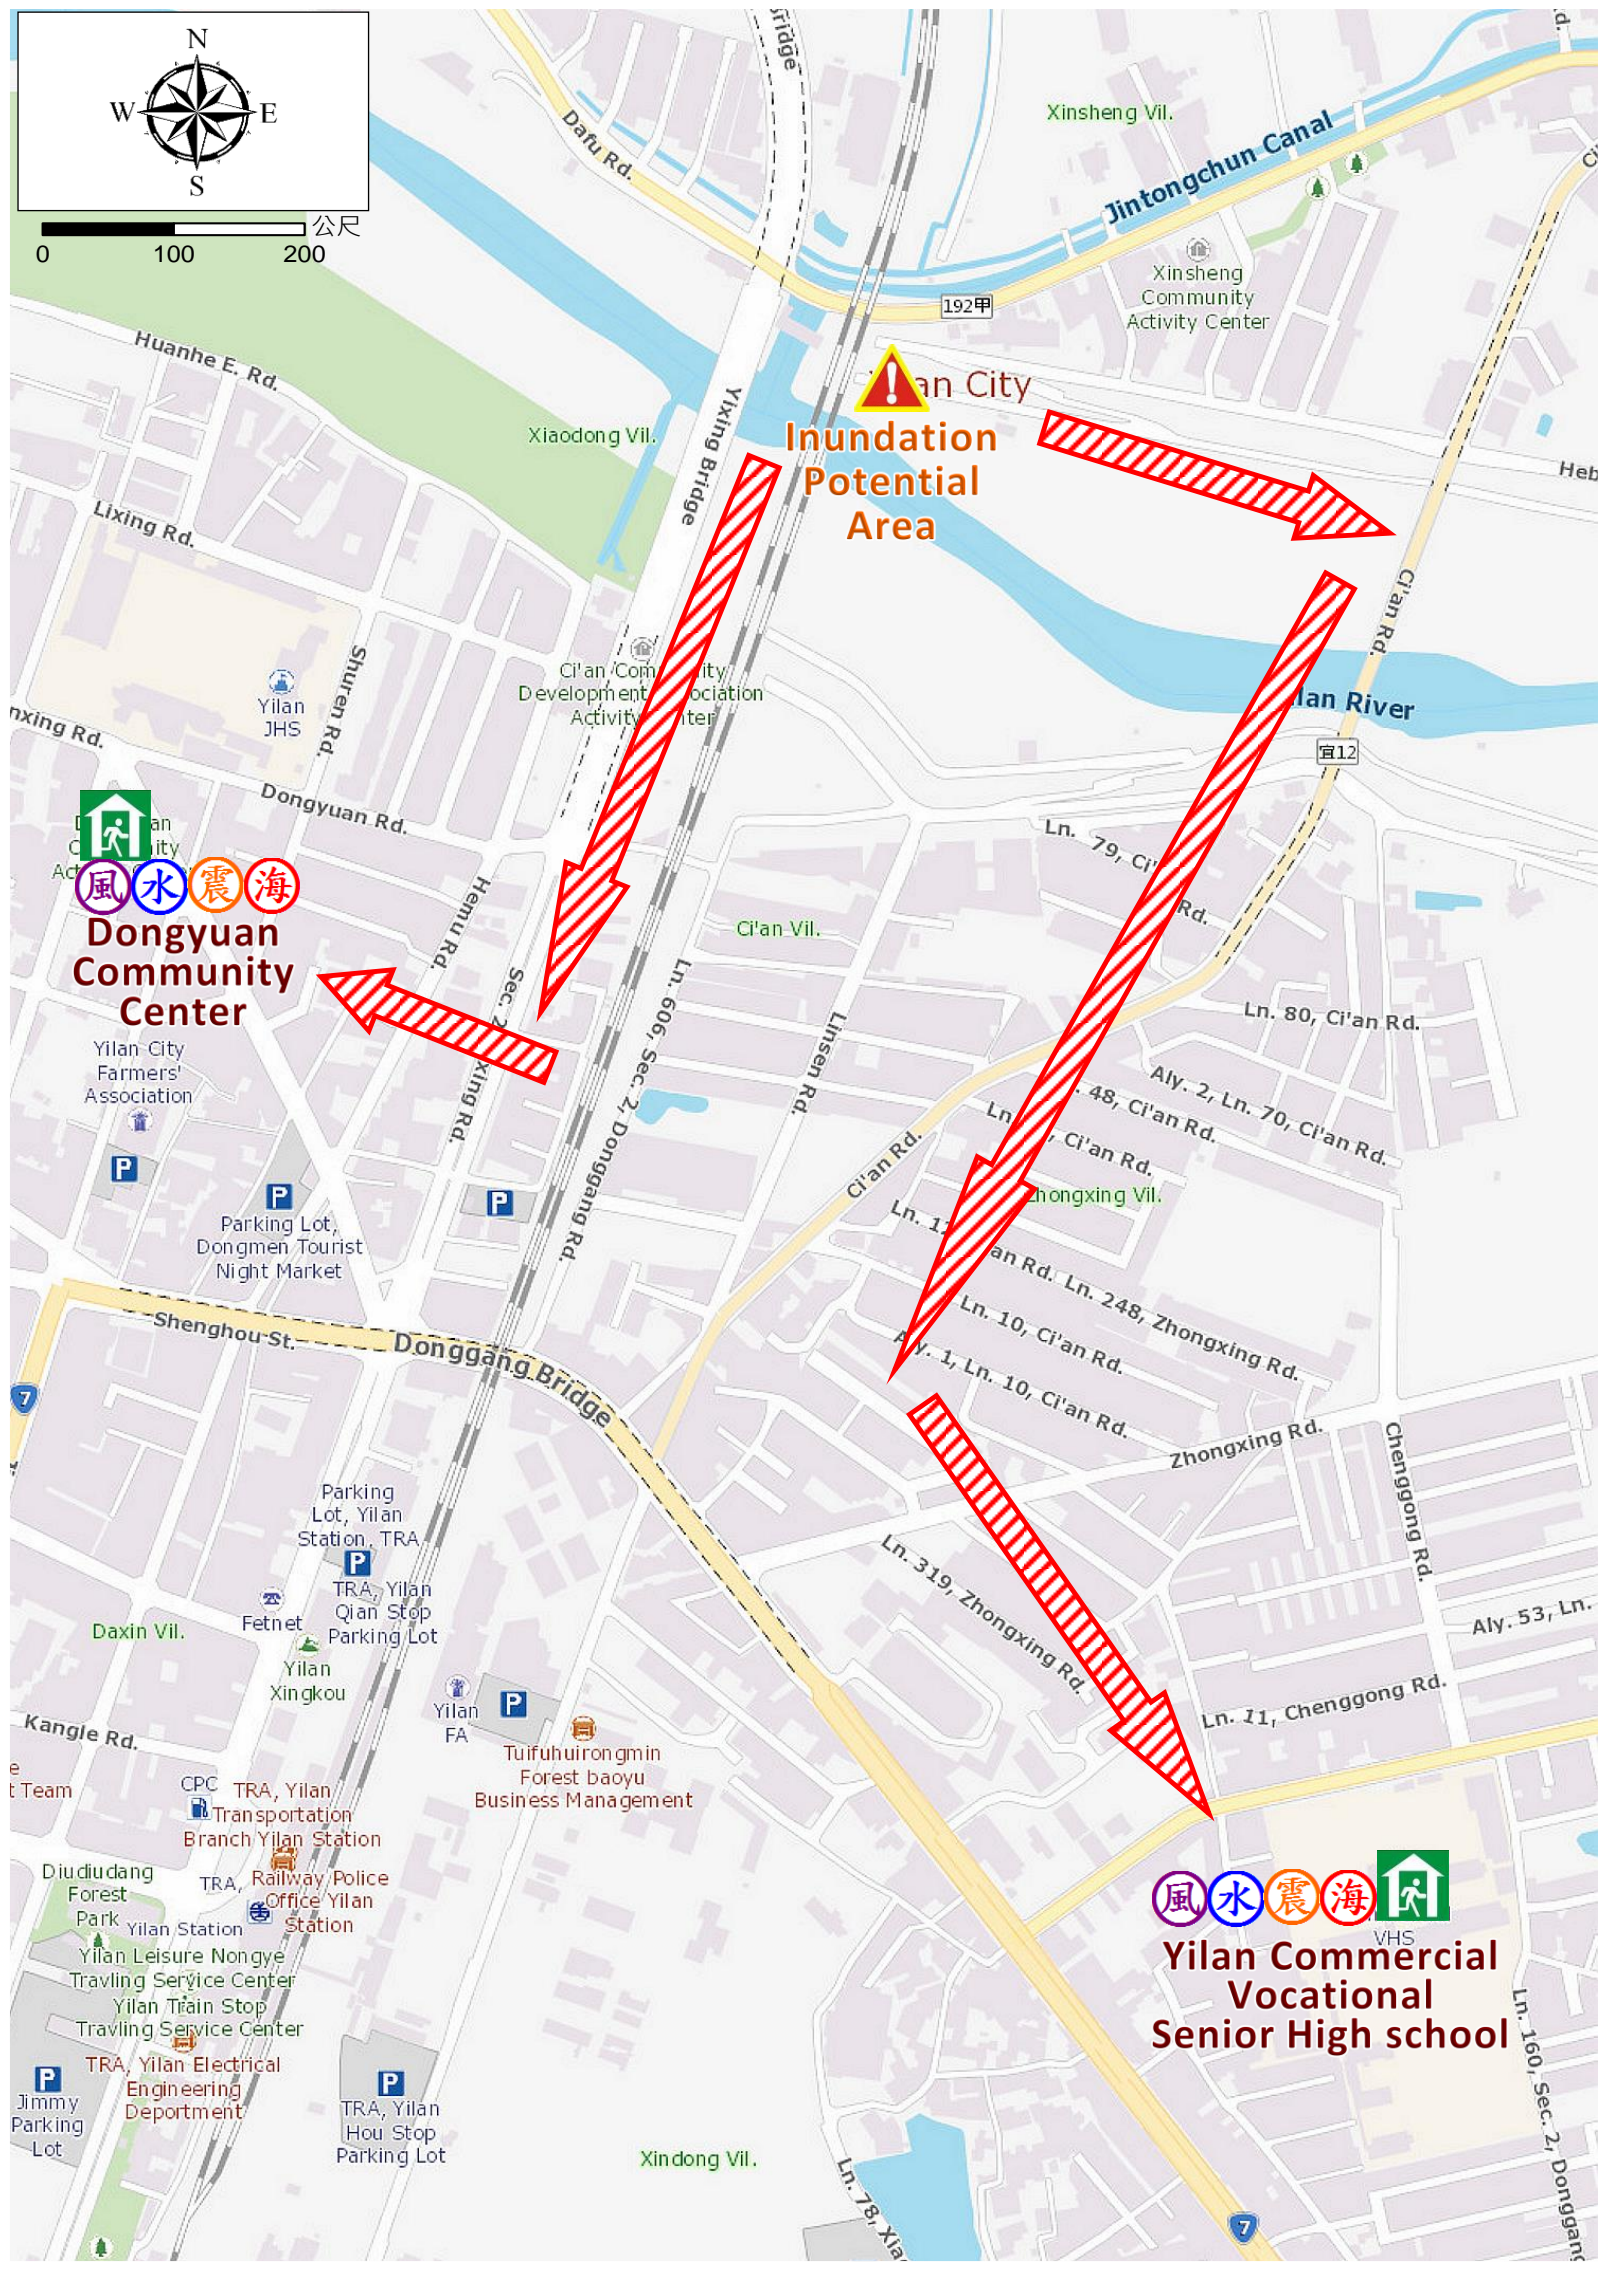

Ci'an Village Evacuation Route

No. 1000201-013

DPR Info. List
Ci'an Vil. Info.
Population: 2,037

1. Disaster Response Unit
1. Emergency Operation Center
    Tel: 03-9325164
  2. Chief of Village: 曹日宏
    CAO RI HONG
    Tel: 03-9383677
    Cell:0910-383677
  3. Xinmin Police station
    Tel: 03-9323105
  4. FD Yilan Branch
    Tel: 03-9322225
  5. Police 110, FD 119
  6. Road Department
    Tel: 03-9982058

1. DPR Info.
1. Agency of Rural Development & Soil and Water Conservation, MOA
    <https://www.ardswc.gov.tw/Home/>
  2. Water Resources Agency, MOEA
    <http://www.wra.gov.tw/>
  3. Central Weather Administration
    <https://www.cwa.gov.tw/V8/C/>
  4. Yilan County FD
    <http://fire.e-land.gov.tw/>
  5. Yilan City Office
    <http://www.ilancity.gov.tw/>

Shelters

Dongyuan Community Center
Area: 205.8square meters
Cap.: 44ppl.
Addr.: 111, Xinxing Rd.
Contact: 陳孝昱
CHEN XIAO YU
Tel: 03-9325164#511

Yilan Commercial Vocational Senior High school Hall
Area: 1336square meters
Cap.: 283ppl.
Addr.: 50, Yanping Rd.
Contact: 陳孝昱
CHEN XIAO YU
Tel: 03-9325164#511

Made by Yilan County Fire Dep.
Yilan City Office
March, 2024

Legends	Disaster relevant		Facility	
	 Evac. Direction	 Disaster warning sign spot	 Indoor Shelter	 Disaster category