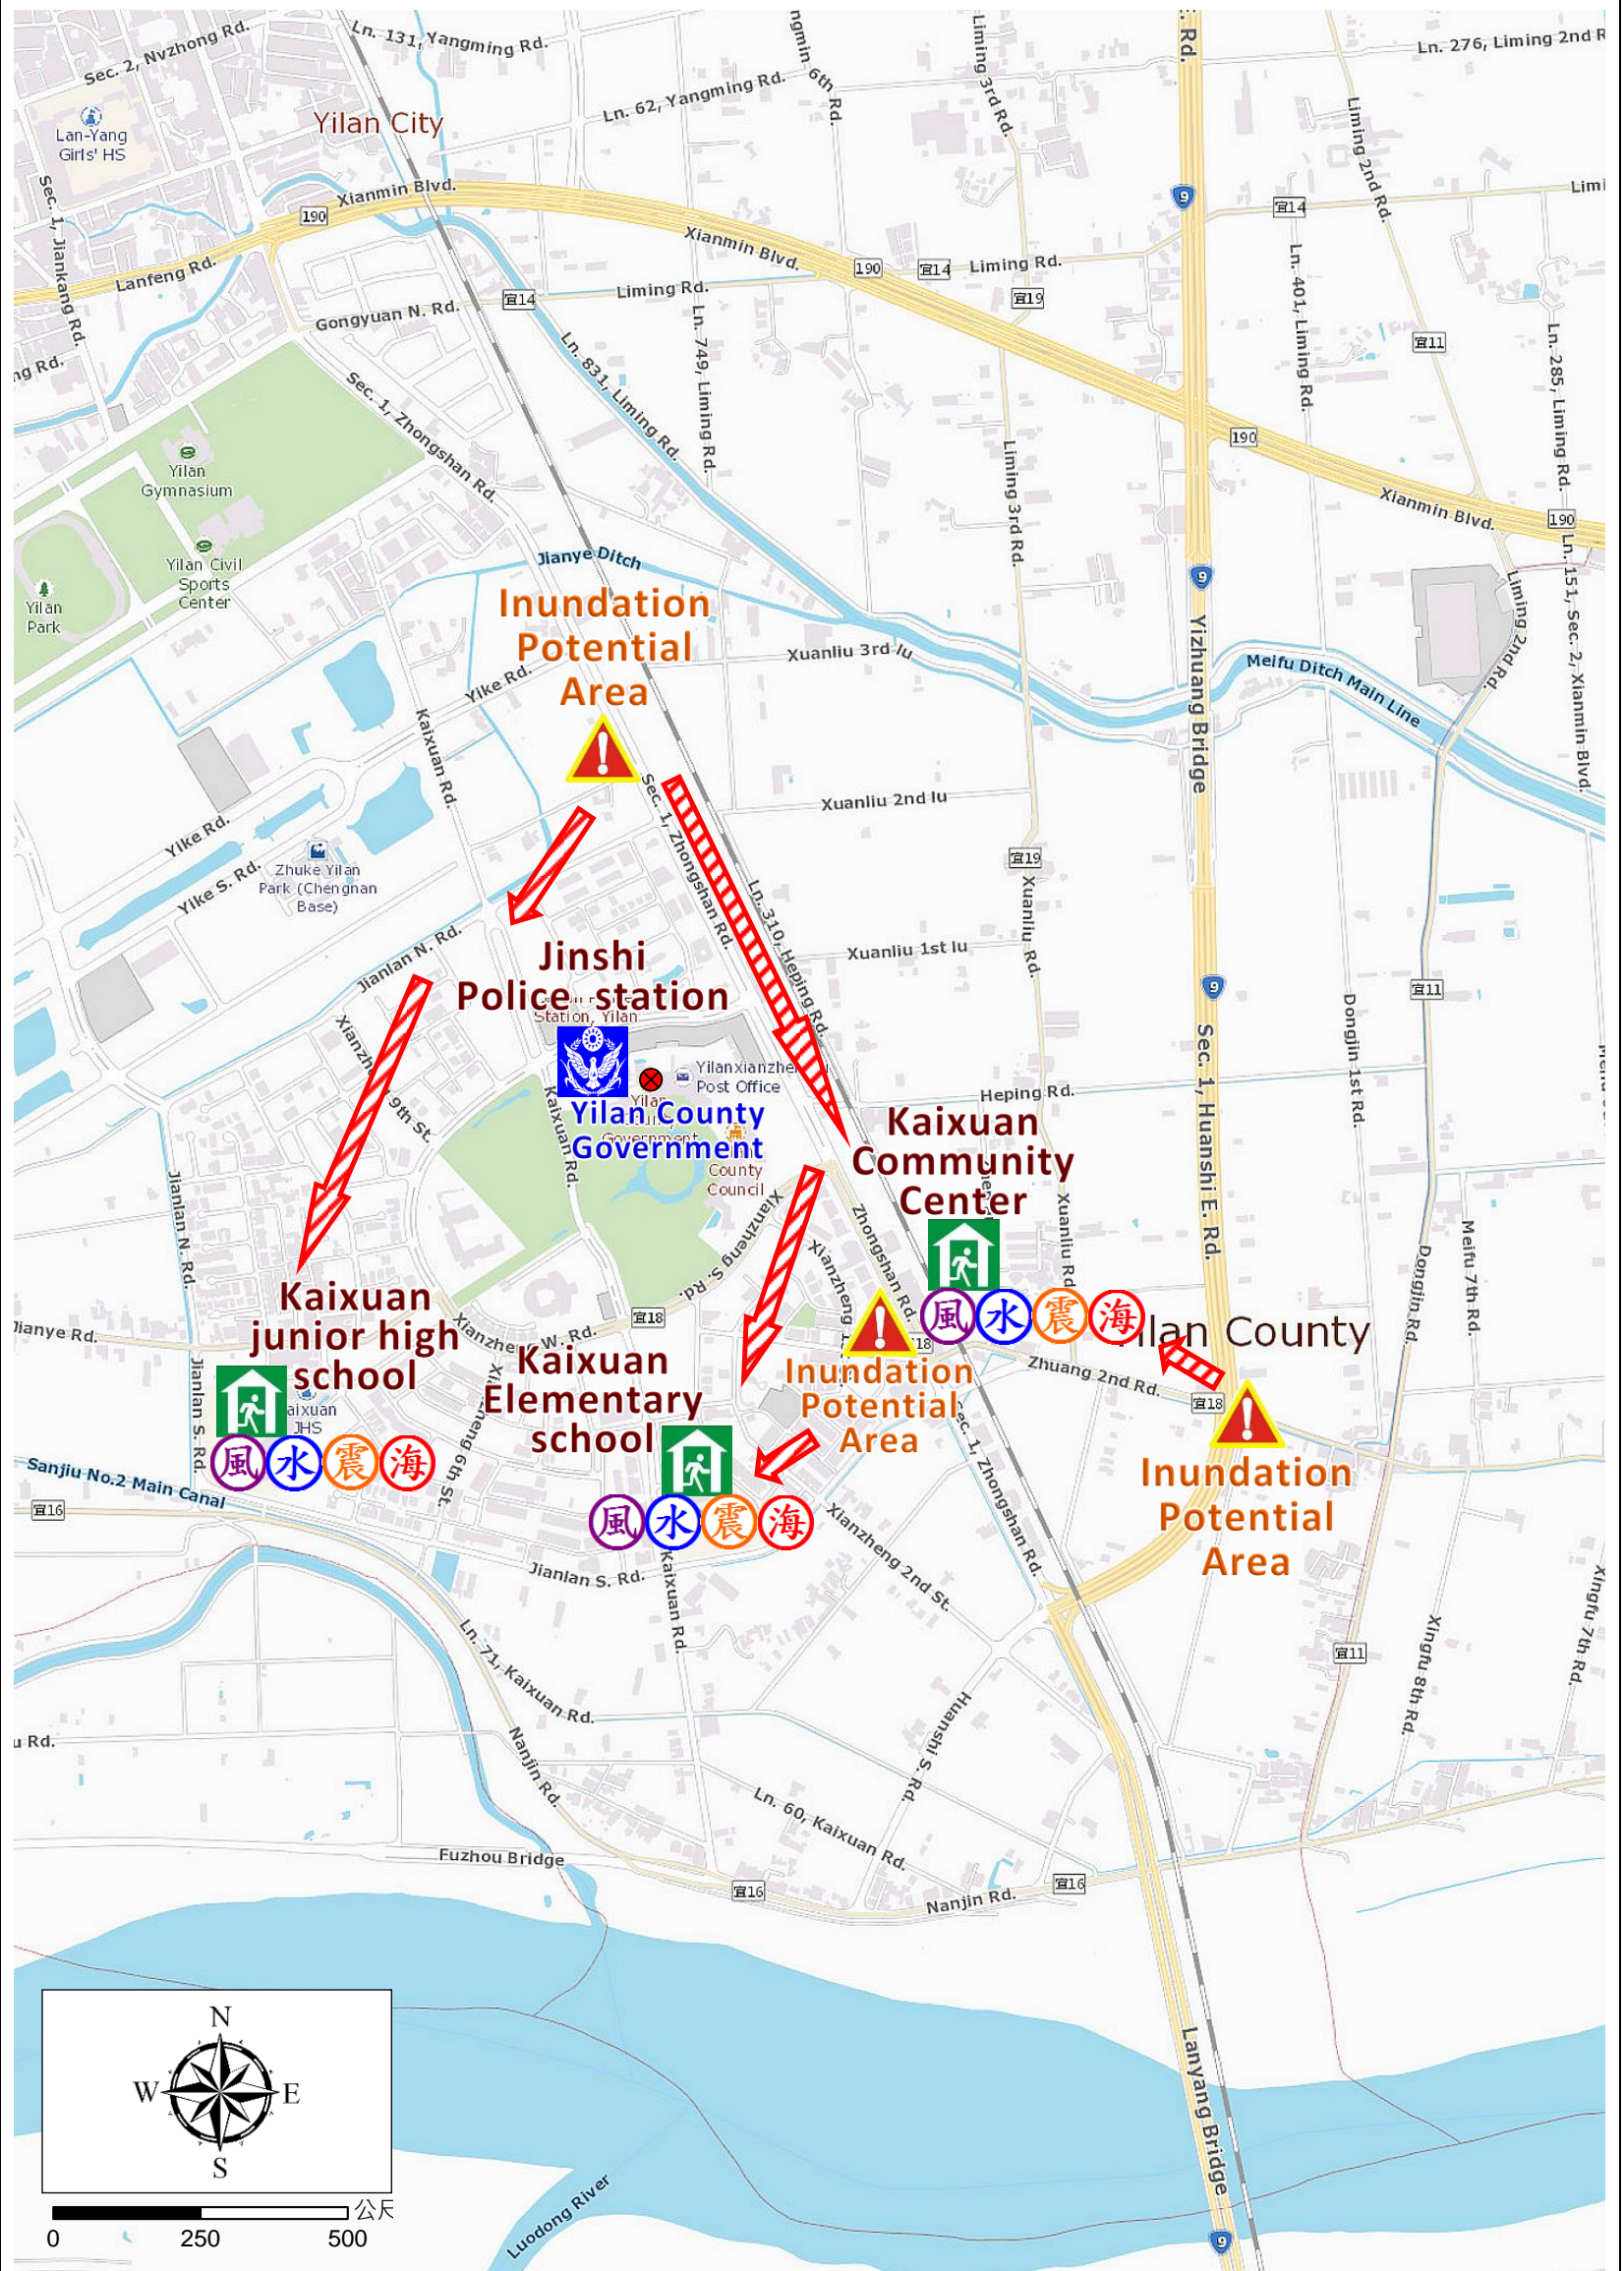

Nanjin Village Evacuation Route

No. 1000201-007

DPR Info. List
Nanjin Vil. Info.
Population: 2,883
Disaster Response Unit
1. Emergency Operation Center Tel: 03-9325164
2. Chief of Village: 林聰明 LIN CONG MING Tel: 03-9251762 Cell: 0920-614888
3. Jinshi Police station Tel: 03-9252219
4. FD Yilan Branch Tel: 03-9322225
5. Police 110, FD 119
6. Road Department Tel: 03-9882058
DPR Info.
1. Agency of Rural Development & Soil and Water Conservation, MOA https://www.ardswc.gov.tw/Home/
2. Water Resources Agency, MOEA http://www.wra.gov.tw/
3. Central Weather Administration https://www.cwa.gov.tw/V8/C/
4. Yilan County FD http://fire.e-land.gov.tw/
5. Yilan City Office http://www.ilancity.gov.tw/
Shelters
Kaixuan Elementary school Hall Area: 1304.89 square meters Cap.: 277 ppl. Addr.: 130, Kaixuan Rd. Contact: 陳孝昱 CHEN XIAO YU Tel: 03-9325164#511

Legends	Disaster relevant		Facility		
	 Evac. Direction	 Disaster warning sign spot	 Indoor Shelter	 Disaster category	 Police Station