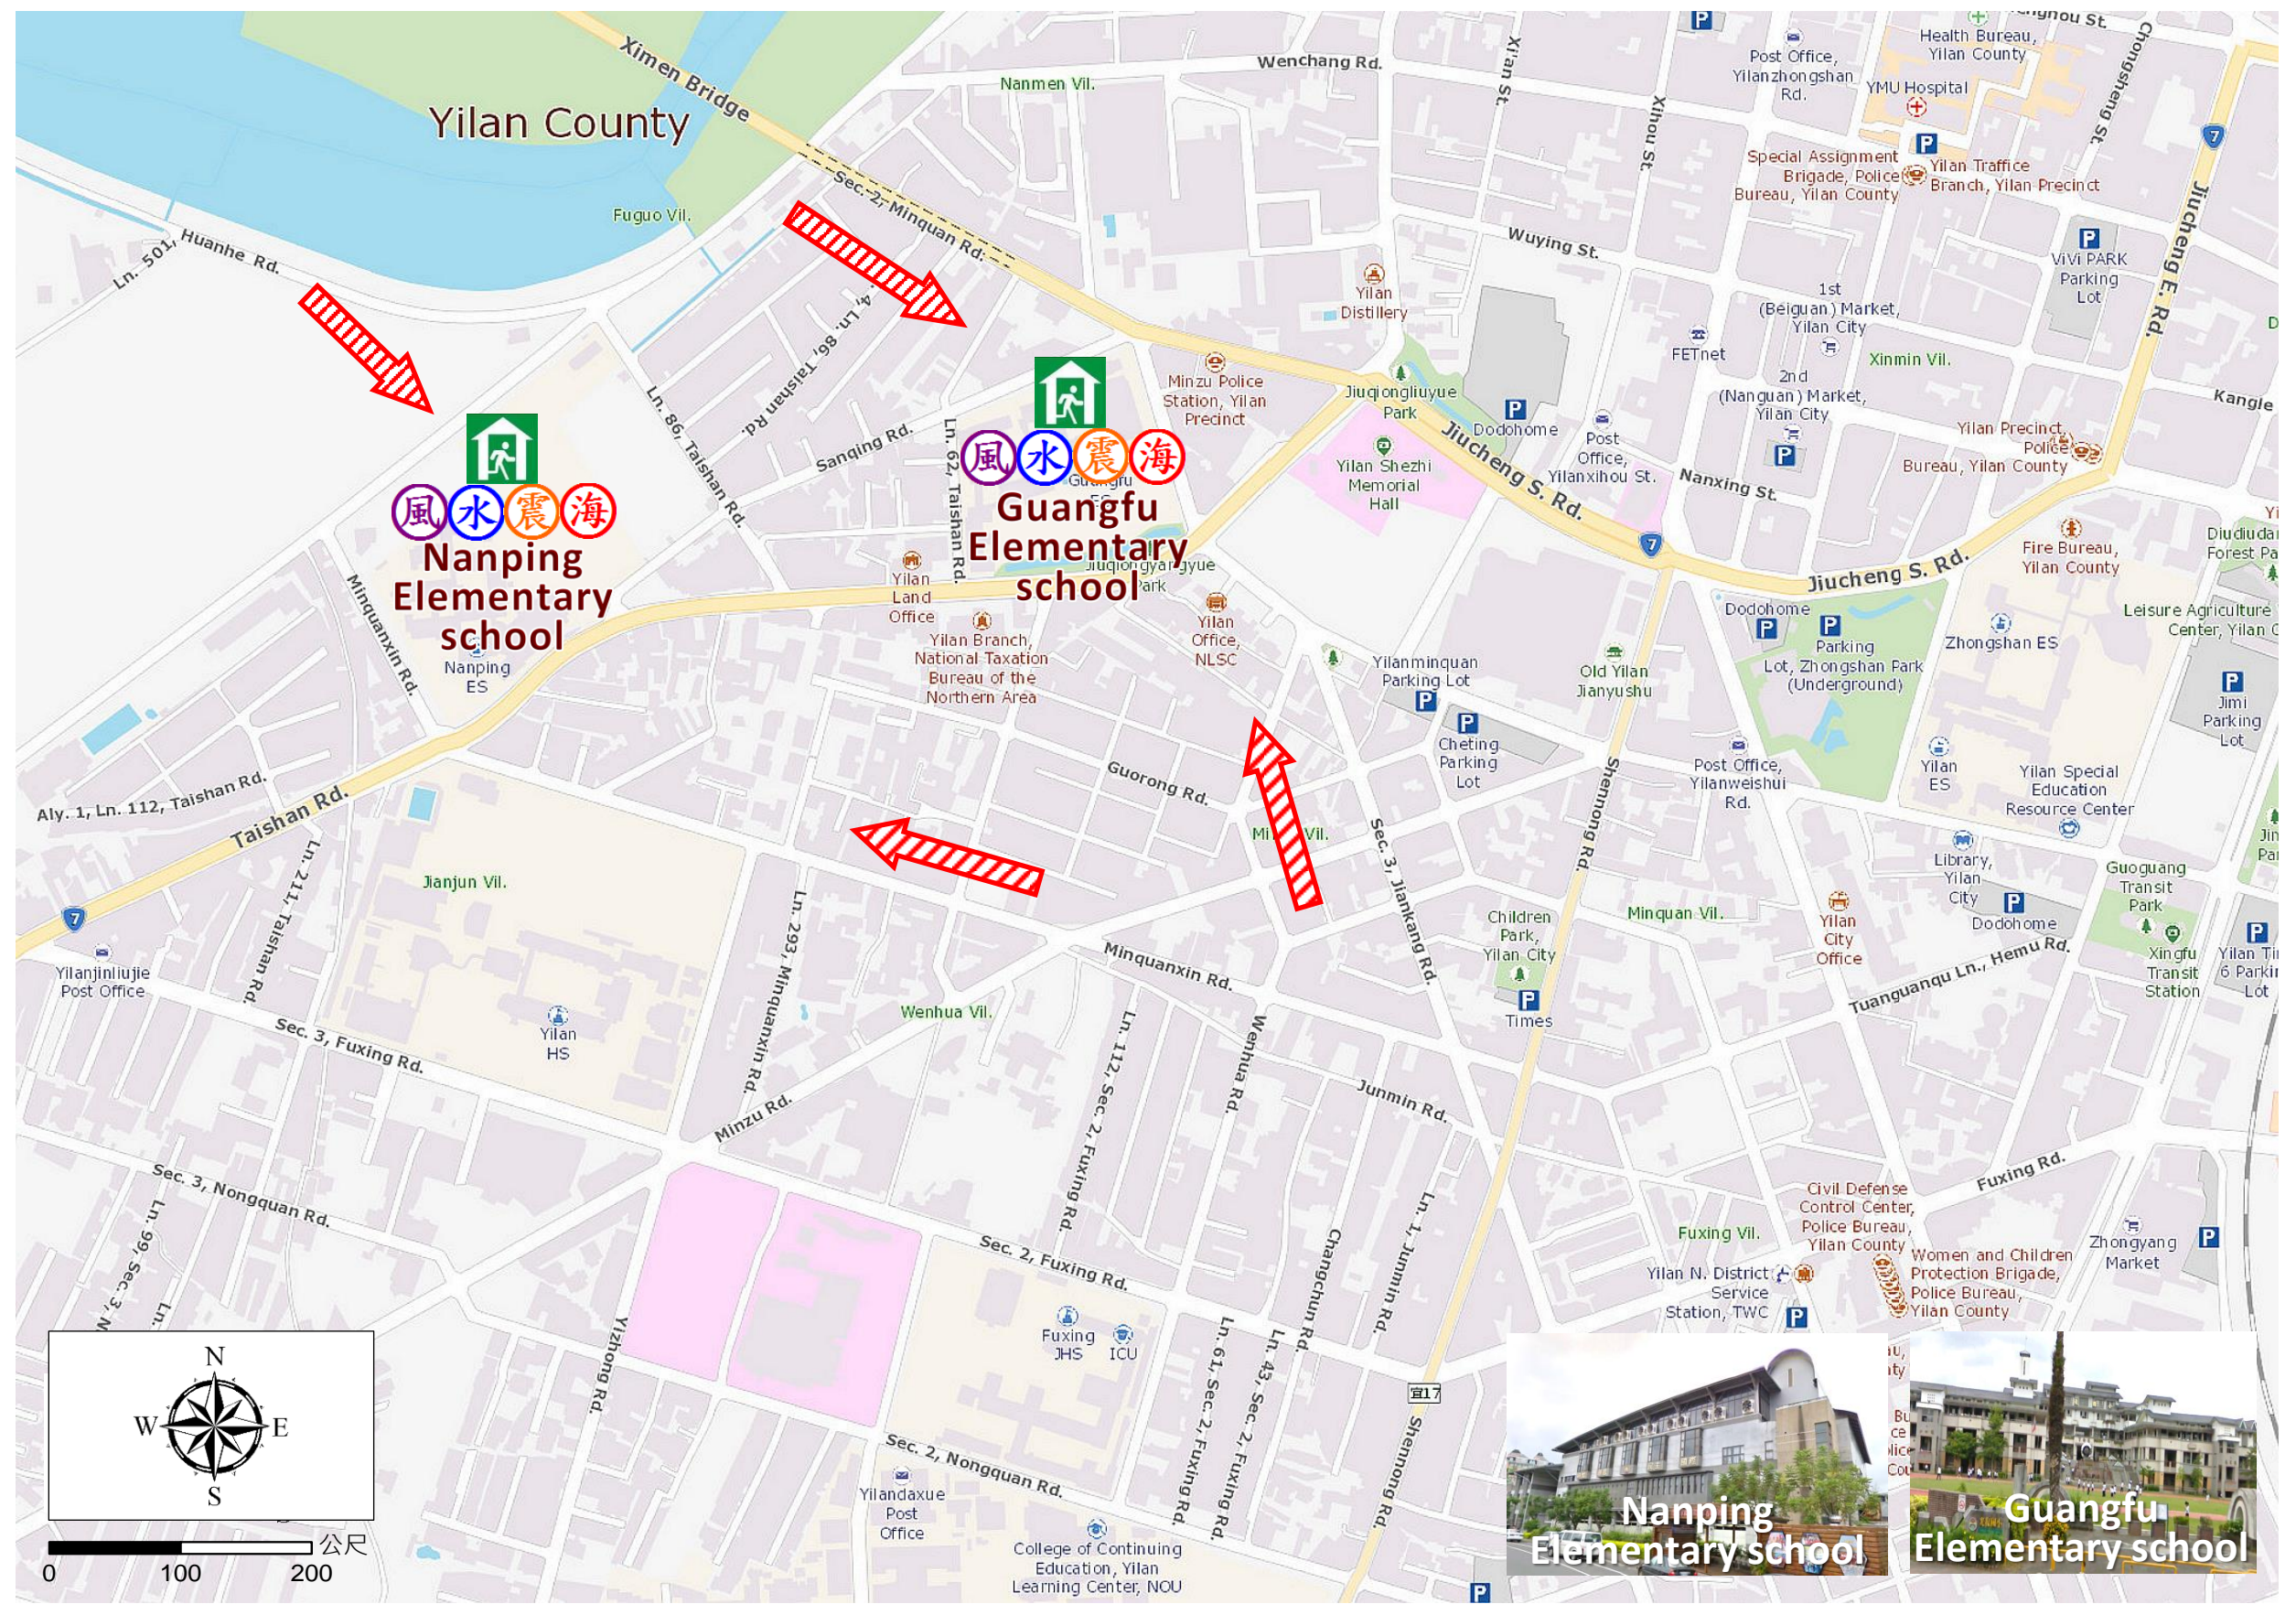

Fuguo Village Evacuation Route

No. 1000201-027

DPR Info. List
Fuguo Vil. Info.
Population: 3,650
Disaster Response Unit
1. Emergency Operation Center Tel: 03-9325164
2. Chief of Village: 李春滿 LI CHUN MAN Cell:0972-138661
3. Minzu Police station Tel: 03-9322223
4. FD Yilan Branch Tel: 03-9322225
5. Police 110, FD 119
6. Road Department Tel: 03-9882058
DPR Info.
1. Agency of Rural Development & Soil and Water Conservation, MOA https://www.ardswc.gov.tw/Home/
2. Water Resources Agency, MOEA http://www.wra.gov.tw/
3. Central Weather Administration https://www.cwa.gov.tw/V8/C/
4. Yilan County FD http://fire.e-land.gov.tw/
5. Yilan City Office http://www.ilancity.gov.tw/
Shelters
Nanping Elementary school Act. Center Area: 1,089square meters Cap.: 231ppl. Addr.: 98, Taishan Rd. Contact: 陳孝昱 CHEN XIAO YU Tel: 03-9325164#511
Guanfu Elementary school Area: 1,337square meters Cap.: 284ppl. Addr.: 60, Taishan Rd. Contact: 陳孝昱 CHEN XIAO YU Tel: 03-9325164#511
Made by Yilan County Fire Dep. Yilan City Office

Legends	Disaster relevant		Facility	
	Evac. Direction	Disaster warning sign spot	Indoor Shelter	Disaster category

March, 2024