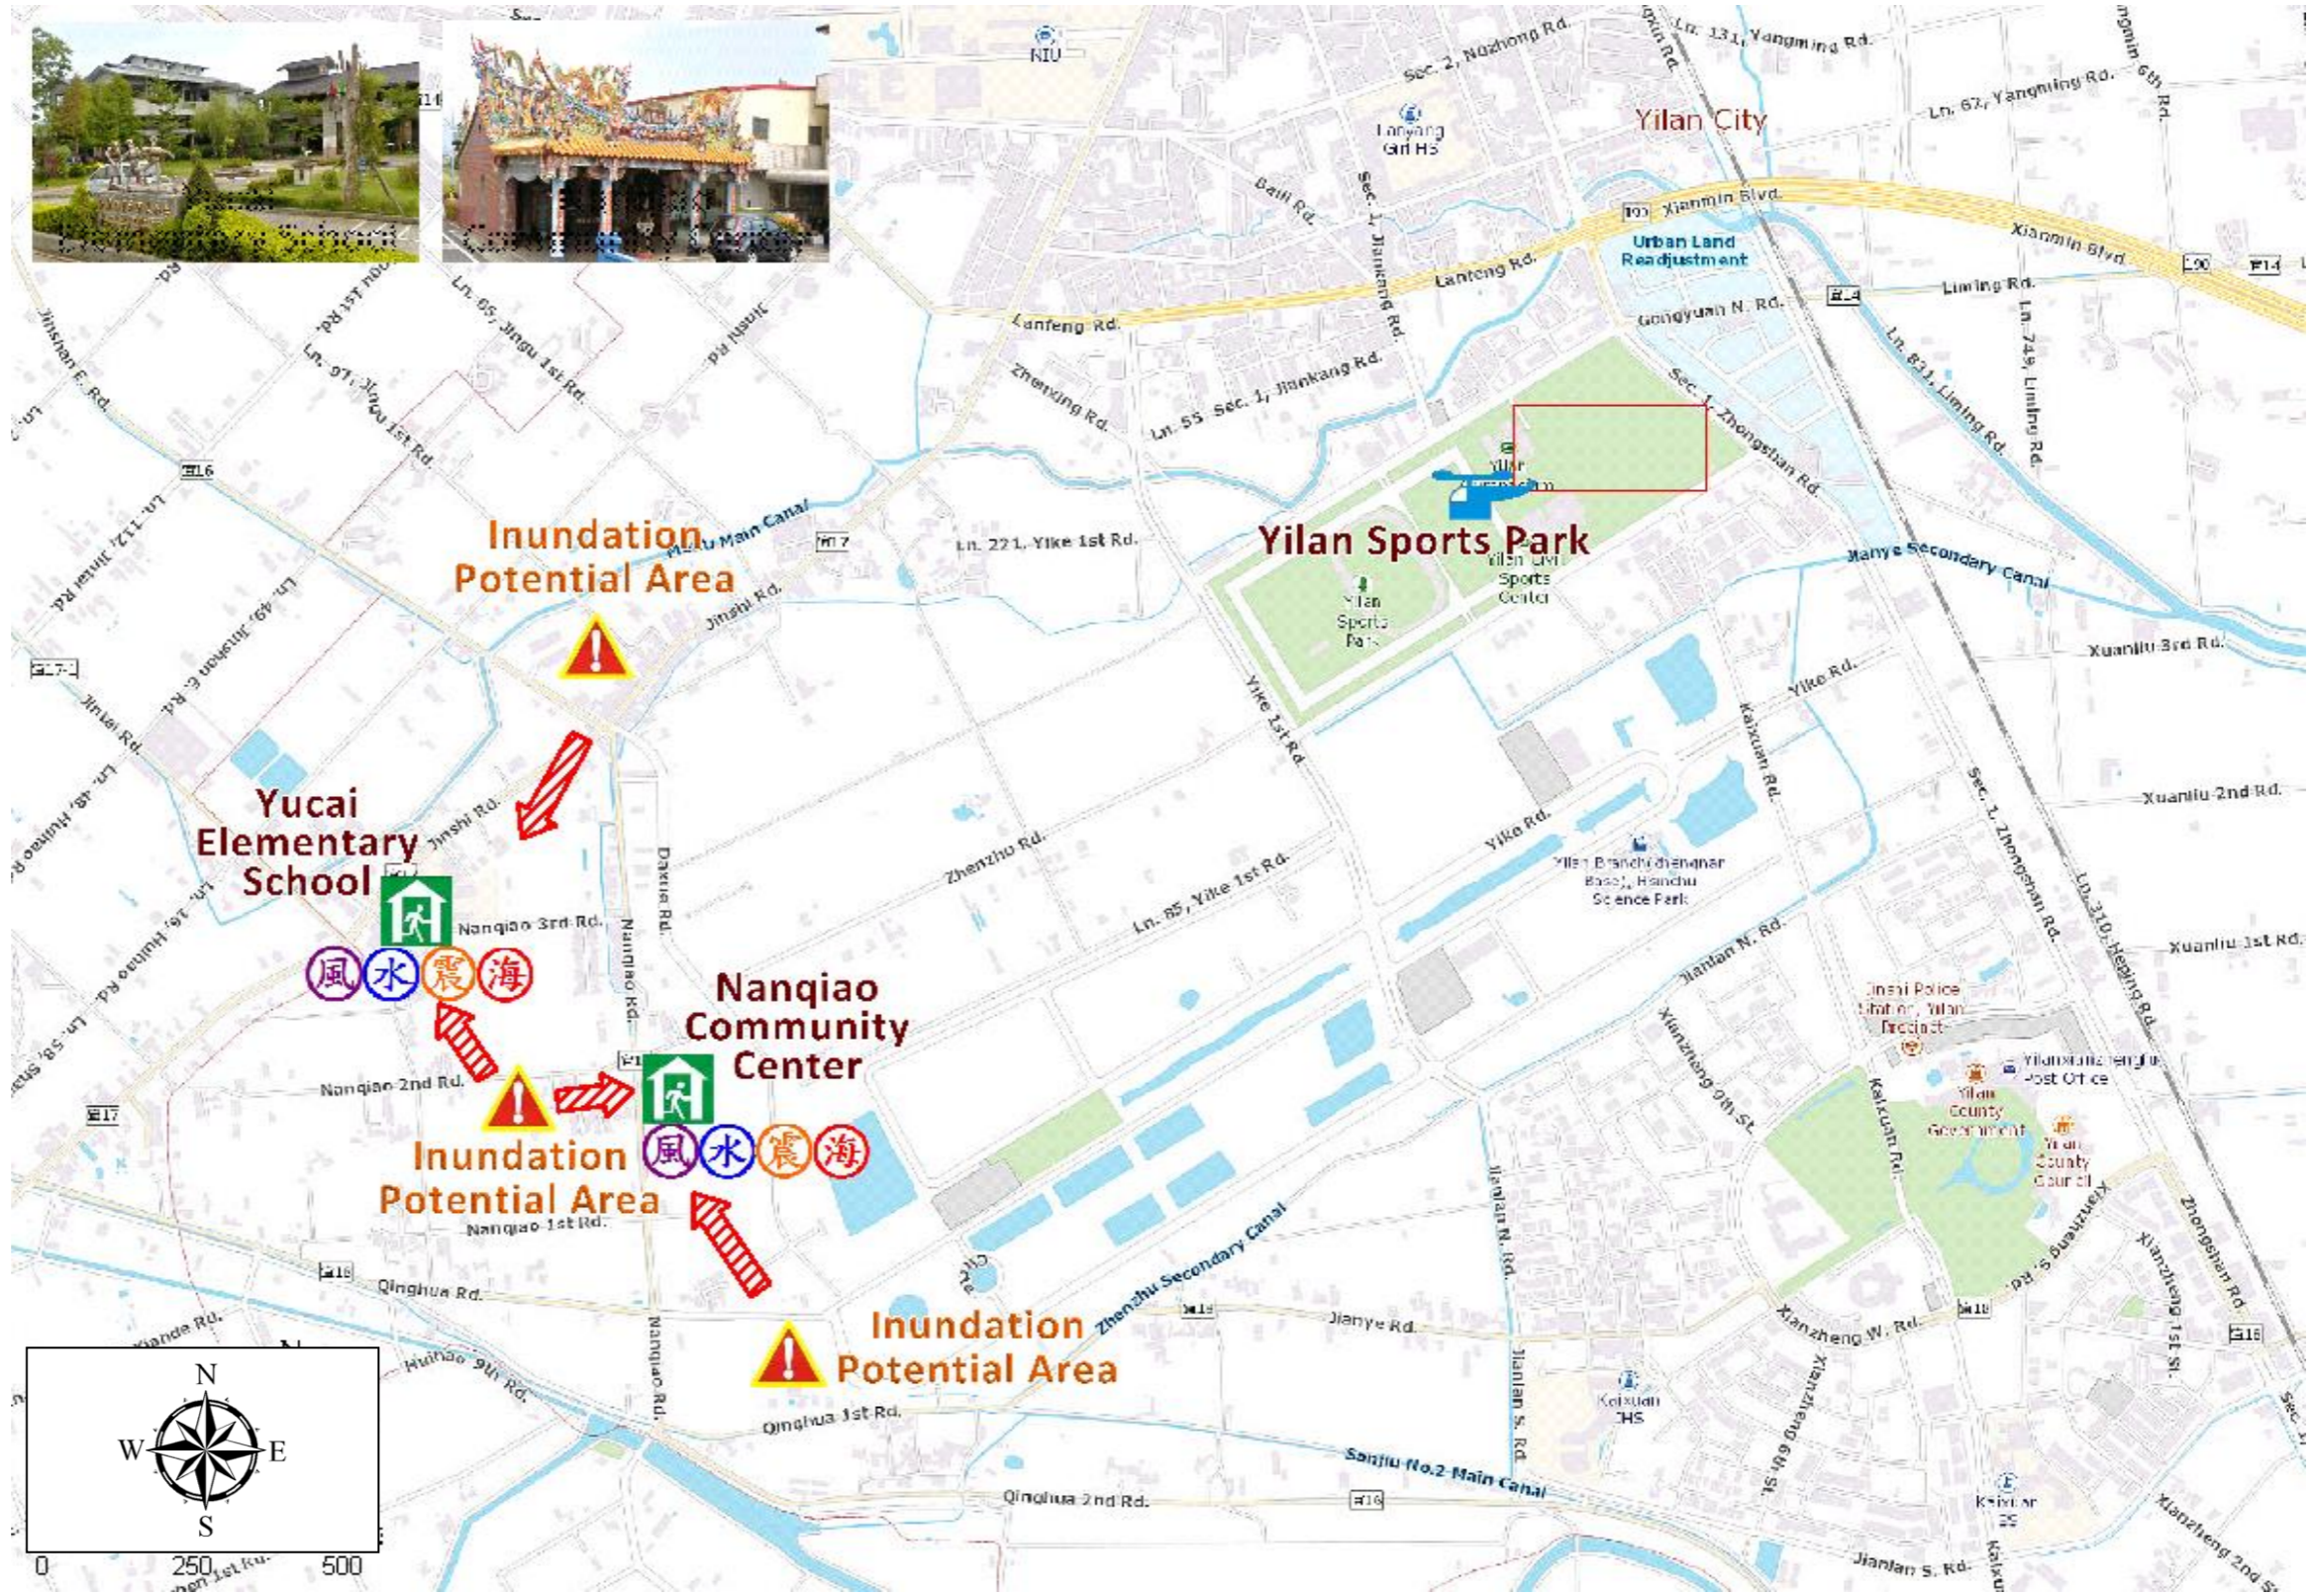

# Nanqiao Village Evacuation Route

DPR Info. List
Nanqiao Vil. Info.
Population: 1,595
Disaster Response Unit
1. Emergency Operation Center Tel: 03-9325164
2. Chief of Village: 林慶雲 LIN QING YUN Tel: 03-9252790 Cell: 0936-669899
3. Jinshi Police station Tel: 03-9252219
4. FD Yilan Branch Tel: 03-9322225
5. Police 110, FD 119
6. Road Department Tel: 03-9882058
DPR Info.
1. Agency of Rural Development & Soil and Water Conservation, MOA <a href="https://www.ardswc.gov.tw/Home/">https://www.ardswc.gov.tw/Home/</a>
2. Water Resources Agency, MOEA <a href="http://www.wra.gov.tw/">http://www.wra.gov.tw/</a>
3. Central Weather Administration <a href="https://www.cwa.gov.tw/V8/C/">https://www.cwa.gov.tw/V8/C/</a>
4. Yilan County FD <a href="http://fire.e-land.gov.tw/">http://fire.e-land.gov.tw/</a>
5. Yilan City Office <a href="http://www.ilancity.gov.tw/">http://www.ilancity.gov.tw/</a>
Shelters
Nanqiao Community Center Area: 180 square meters Cap.: 38 ppl. Addr.: 240, Nanqiao Rd. Contact: 陳孝昱 CHEN XIAO YU Tel: 03-9325164#511
Yucai Elementary School Hall Area: 320 square meters Cap.: 68 ppl. Addr.: 8, Jinshi Rd. Contact: 陳孝昱 CHEN XIAO YU Tel: 03-9325164#511

Made by Yilan County Fire Dep.  
Yilan City Office  
March, 2024

Evac. direction

Disaster warning sign spot

Indoor Shelter

Disaster category

(WGS84)  
Helicopter Landing Zone