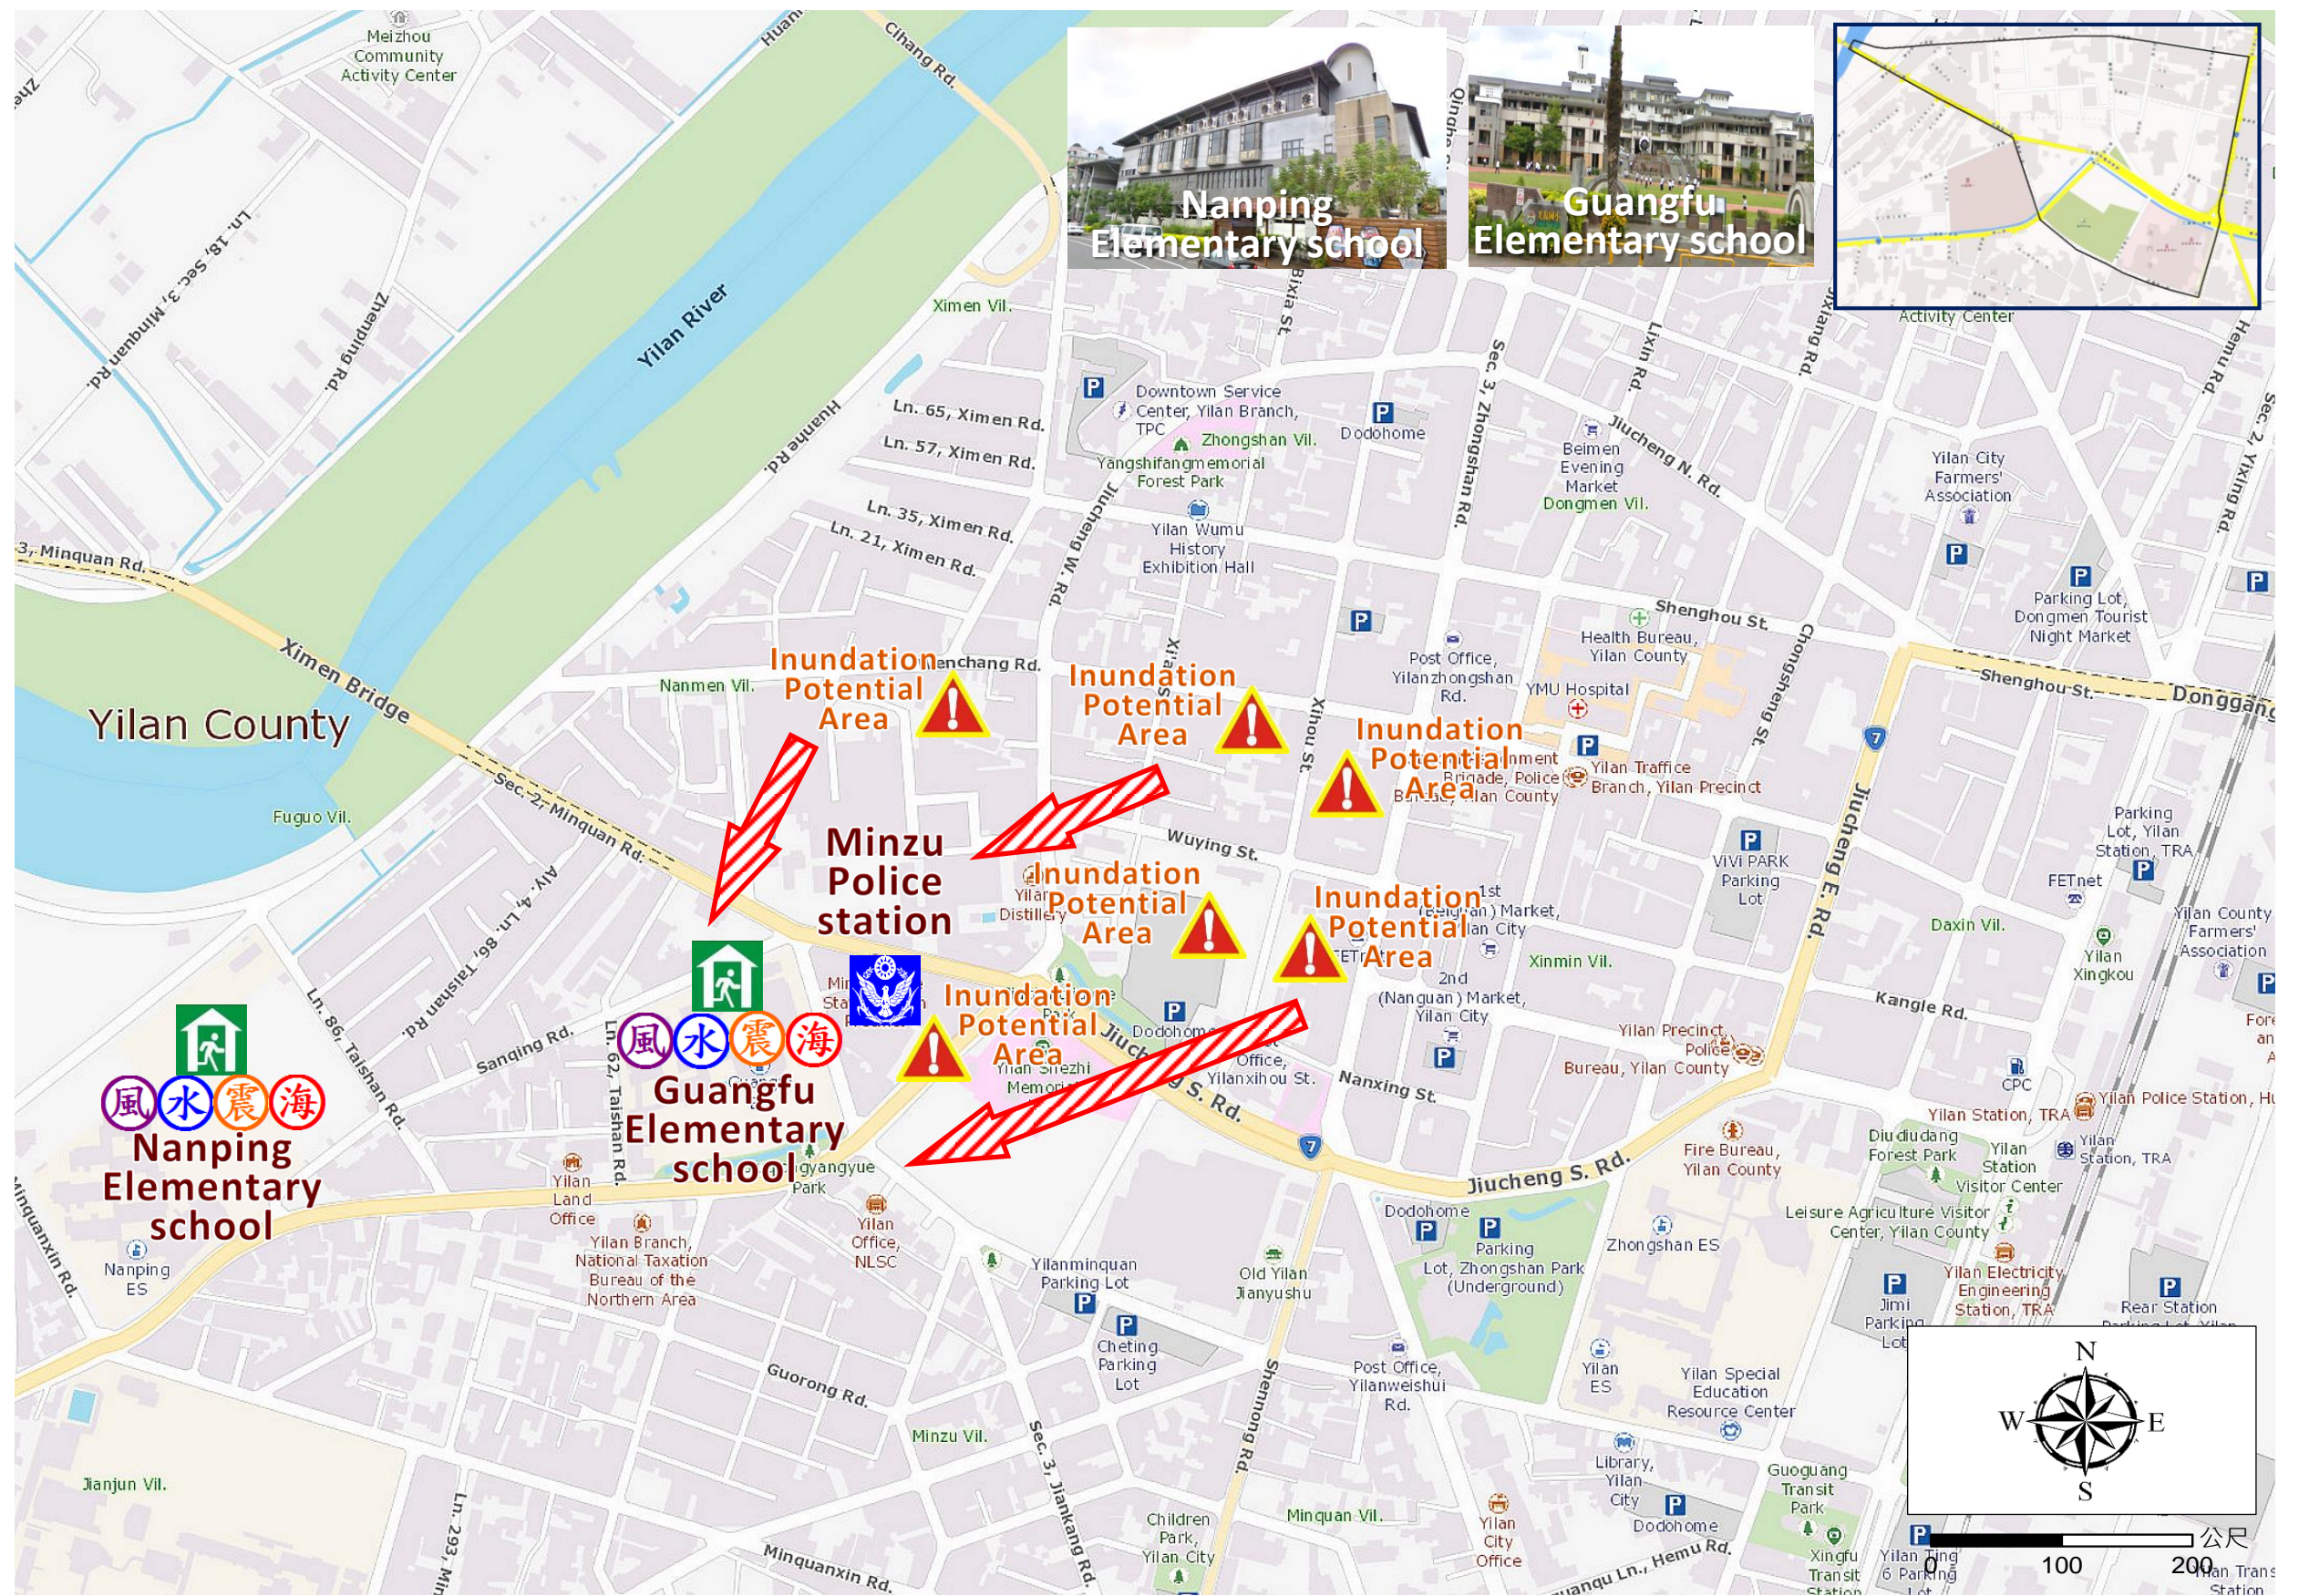

Nanmen Village Evacuation Route

No. 1000201-026

DPR Info. List
Nanmen Vil. Info.
Population: 1,493
Disaster Response Unit
1. Emergency Operation Center Tel: 03-9325164
2. Chief of Village: 廖政達 LIAO ZHENG DA Cell:0933-243957
3. Minzu Police station Tel: 03-9322223
4. FD Yilan Branch Tel: 03-9322225
5. Police 110, FD 119
6. Road Department Tel: 03-9882058
DPR Info.
1. Agency of Rural Development & Soil and Water Conservation, MOA https://www.ardswc.gov.tw/Home/
2. Water Resources Agency, MOEA http://www.wra.gov.tw/
3. Central Weather Administration https://www.cwa.gov.tw/V8/C/
4. Yilan County FD http://fire.e-land.gov.tw/
5. Yilan City Office http://www.ilancity.gov.tw/
Shelters
Guangfu Elementary school Area: 1337square meters Cap.: 284ppl. Addr.: 60, Taishan Rd. Contact: 陳孝昱 CHEN XIAO YU Tel: 03-9325164#511
Nanping Elementary school Act. Center Area: 1089square meters Cap.: 231ppl. Addr.: 98, Taishan Rd. Contact: 陳孝昱 CHEN XIAO YU Tel: 03-9325164#511

Legends	Disaster relevant	Facility
---------	-------------------	----------

Made by Yilan County Fire Dep.
Yilan City Office
March, 2024

Evac. Direction

Disaster warning sign spot

Indoor Shelter

Disaster category

Police station