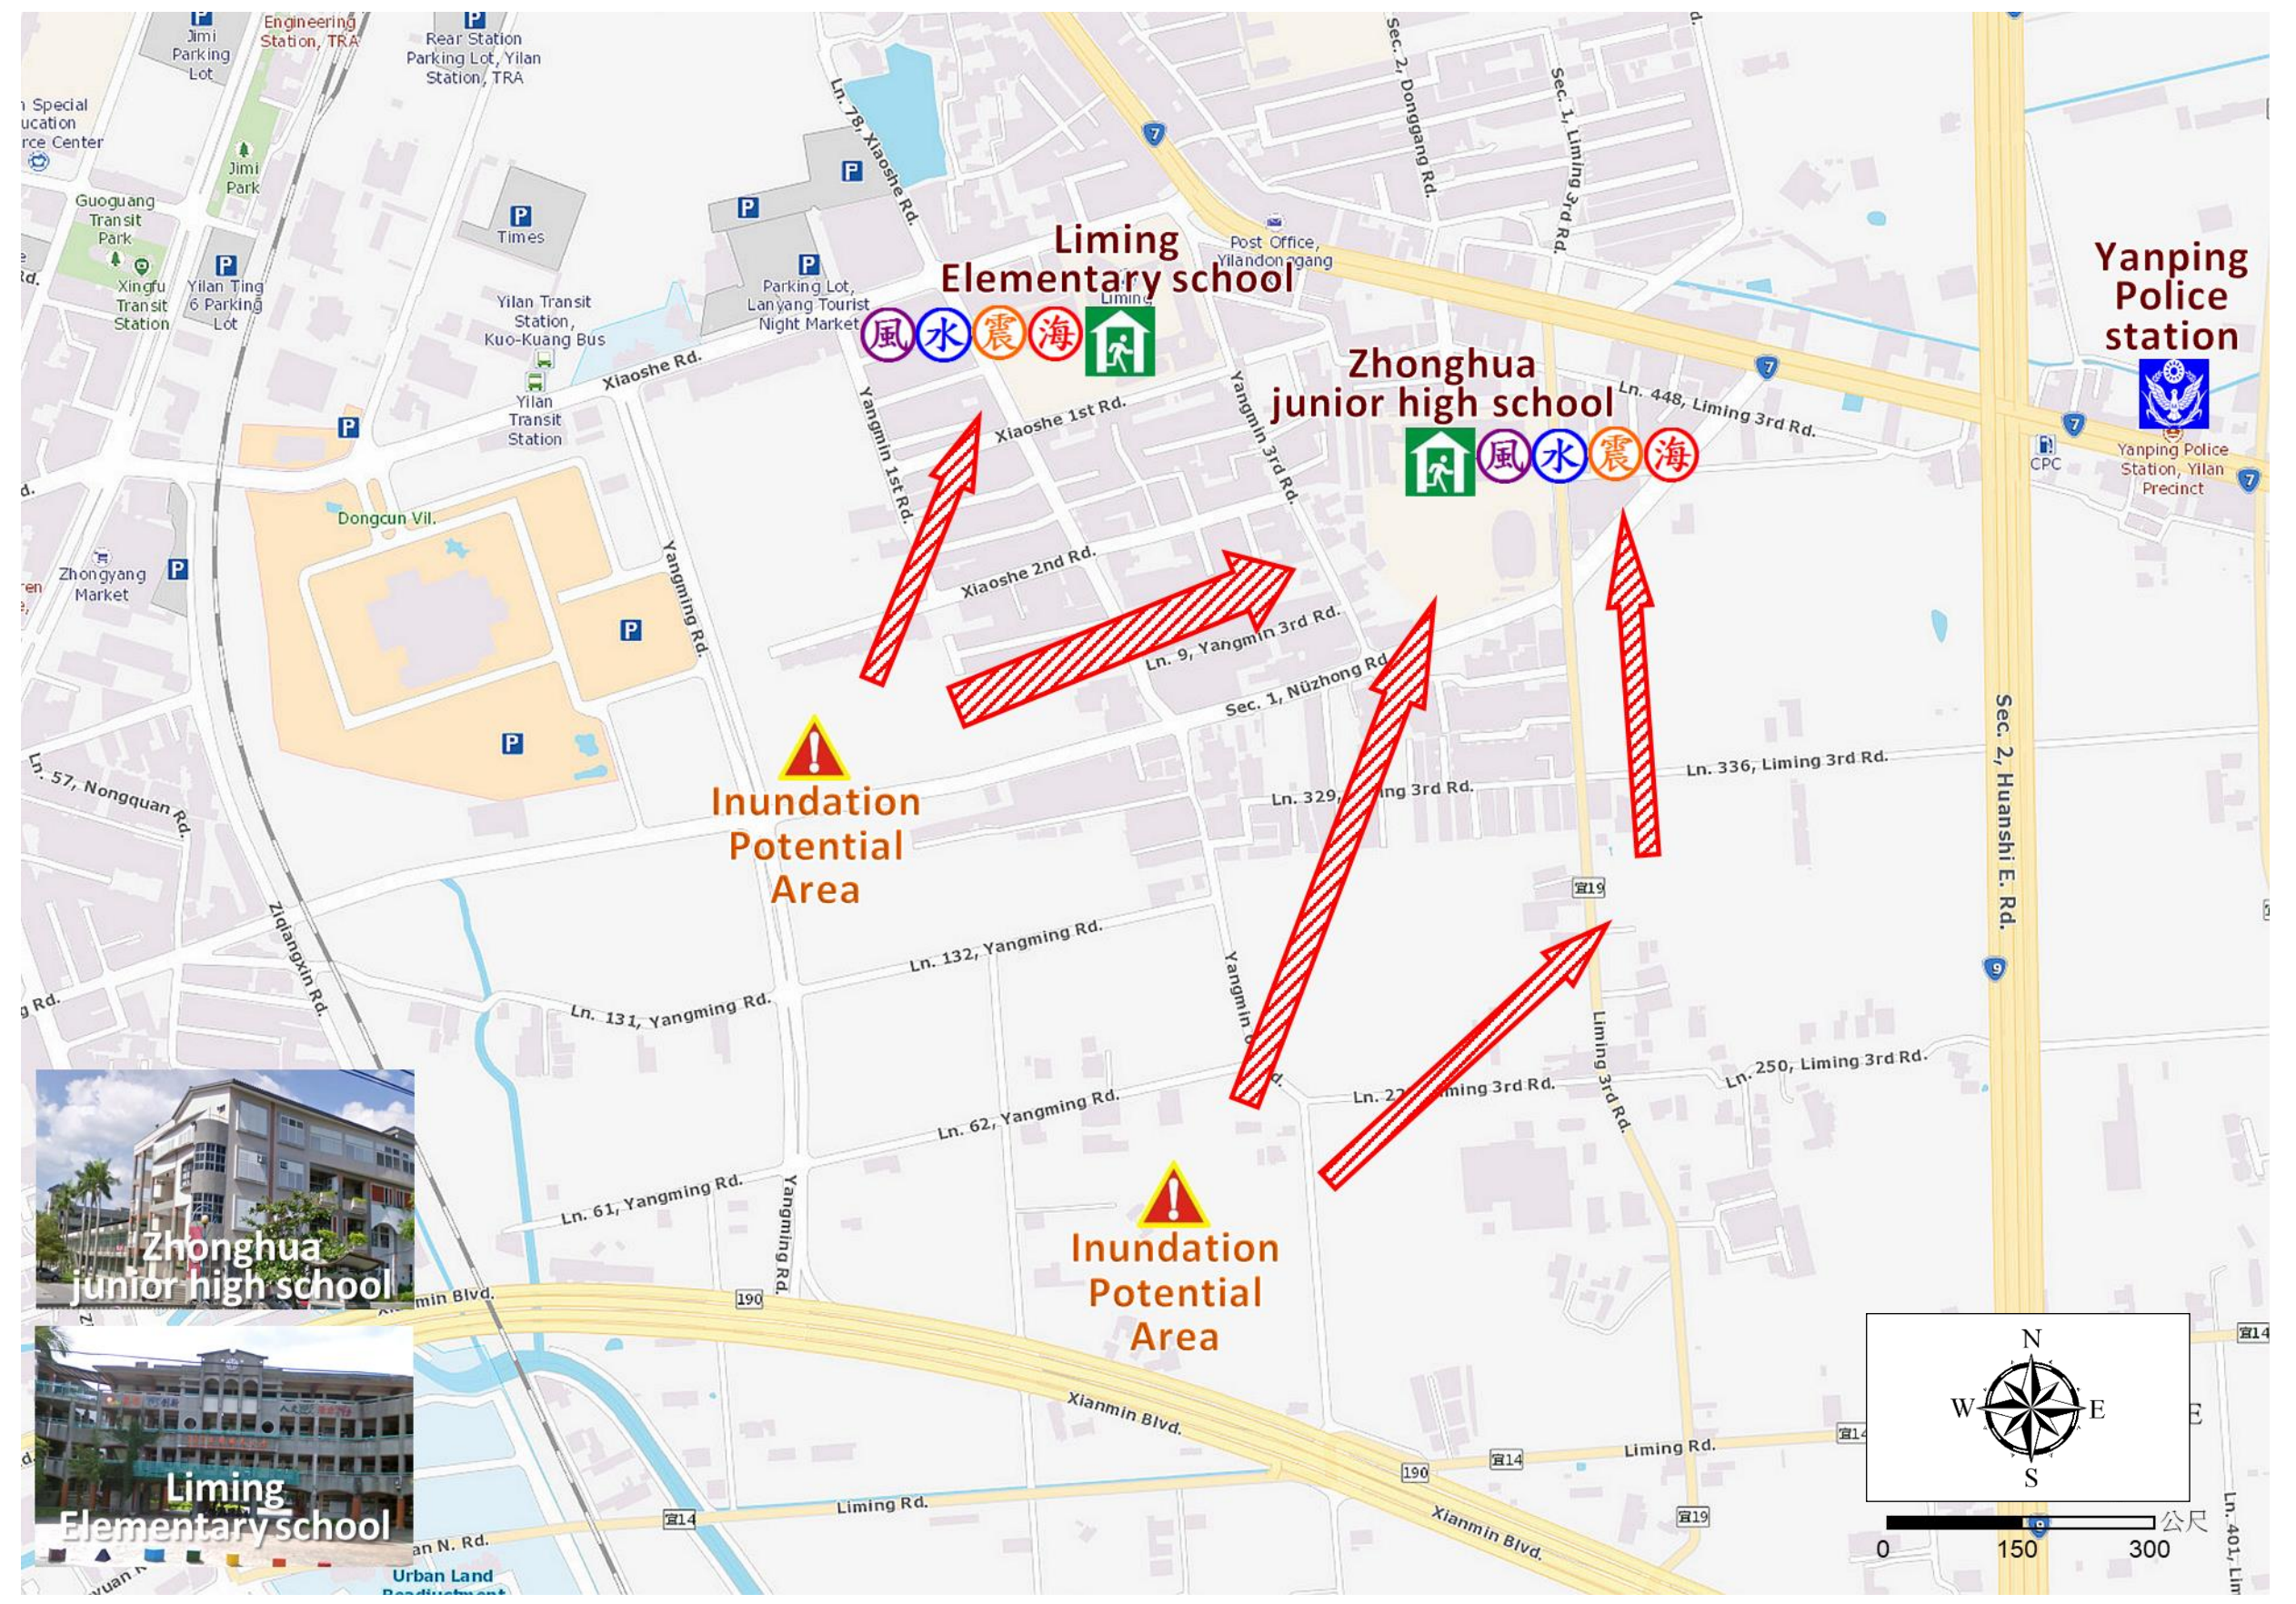

Dongcun Village Evacuation Route

No. 1000201-010

DPR Info. List
Dongcun Vil. Info.
Population: 2,719
Disaster Response Unit
1. Emergency Operation Center Tel: 03-9325164
2. Chief of Village: 張鼎哲 ZHANG DING ZHE Cell:0983-233294
3. Yanping Police station Tel: 03-9381784
4. FD Yilan Branch Tel: 03-9322225
5. Police 110, FD 119
6. Road Department Tel: 03-9882058
DPR Info.
1. Agency of Rural Development & Soil and Water Conservation, MOA https://www.ardswc.gov.tw/Home/
2. Water Resources Agency, MOEA http://www.wra.gov.tw/
3. Central Weather Administration https://www.cwa.gov.tw/V8/C/
4. Yilan County FD http://fire.e-land.gov.tw/
5. Yilan City Office http://www.ilancity.gov.tw/
Shelters
Zhonghua junior high school Area: 1980square meters Cap.: 420ppl. Addr.: 100, Sect.1, Nuzhong Rd. Contact: 陳孝昱 CHEN XIAO YU Tel: 03-9325164#511
Liming Elementary school Stadium Area: 512square meters Cap.: 108ppl. Addr.: 1, Xiaoshe Rd. Contact: 陳孝昱 CHEN XIAO YU Tel: 03-9325164#511

Legends	Disaster relevant	Facility
---------	-------------------	----------

Made by Yilan County Fire Dep.
Yilan City Office
March, 2024

Evac. Direction

Disaster warning sign spot

Indoor Shelter

Disaster category

Police station