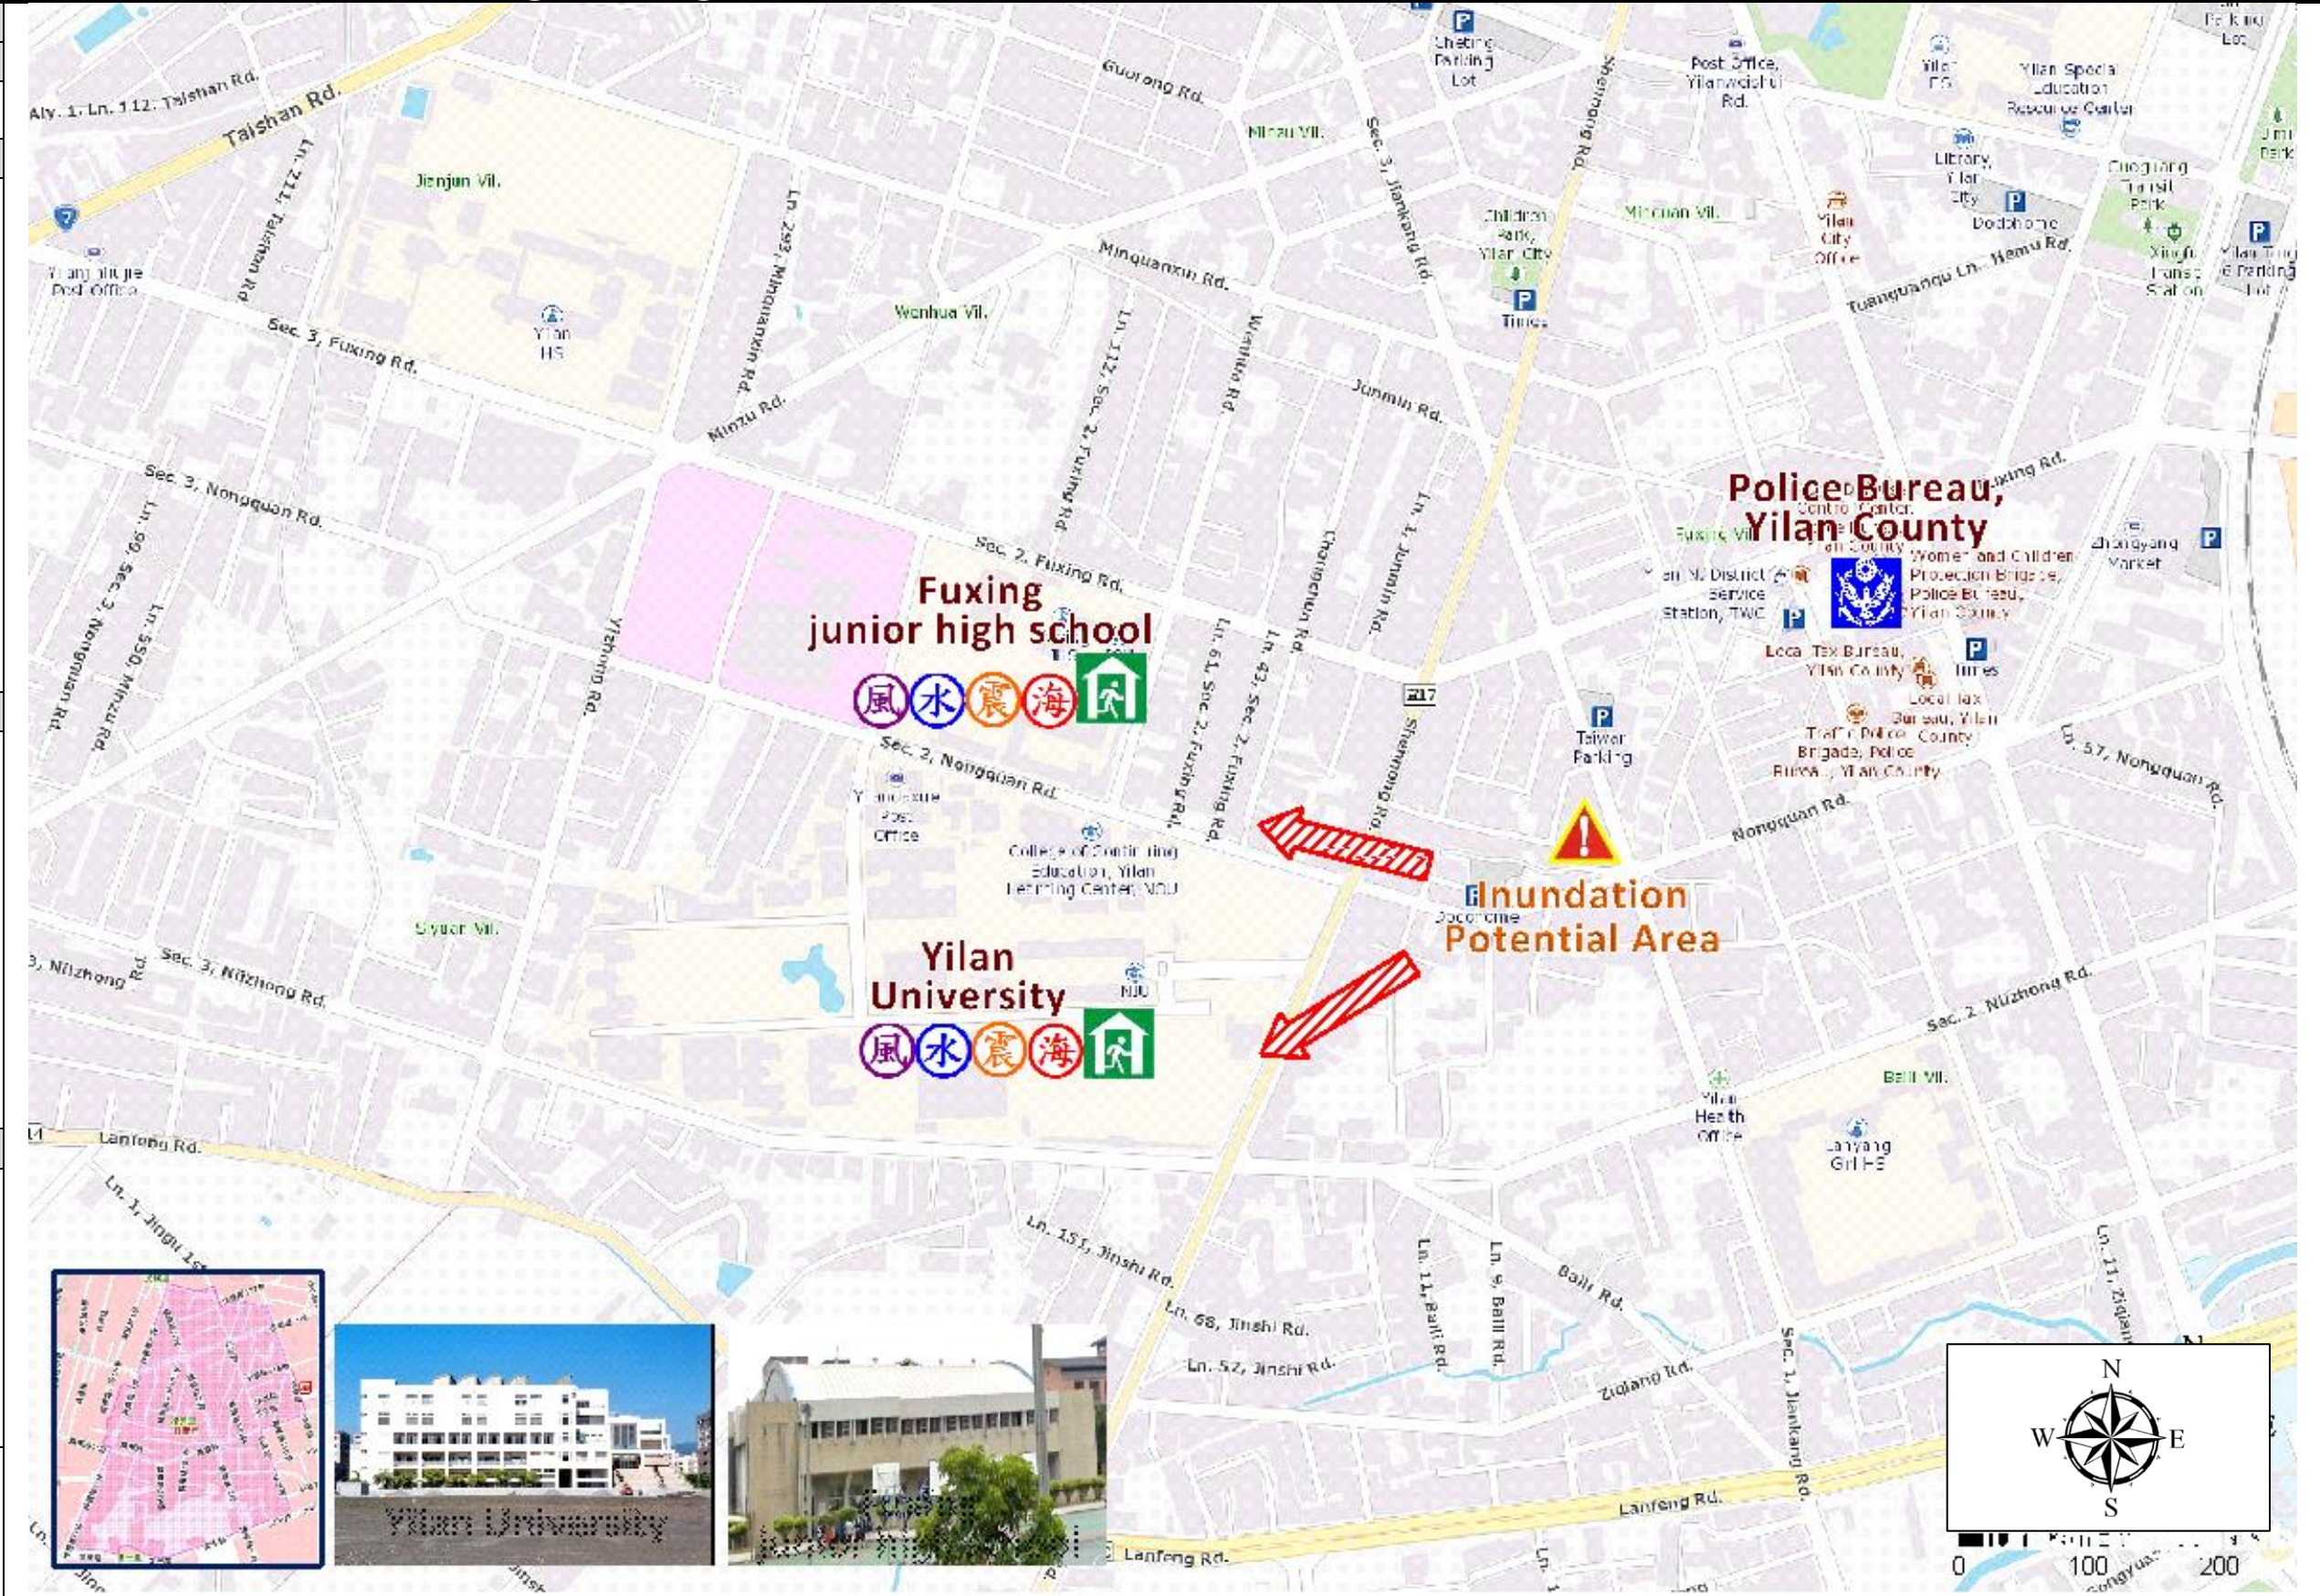

# Fuxing Village Evacuation Route

DPR Info. List
Fuxing Vil. Info.
Population: 2,849
Disaster Response Unit
1. Emergency Operation Center Tel: 03-9325164
2. Chief of Village: 蕭美珠 SIAO MEI JHU Tel:03-9333013 Cell:0956333013
3. Minzu Police station Tel: 03-9322223
4. FD Yilan Branch Tel: 03-9322225
5. Police 110, FD 119
6. Road Department Tel: 03-9882058
DPR Info.
1. Agency of Rural Development & Soil and Water Conservation, MOA <a href="https://www.ardswc.gov.tw/Home/">https://www.ardswc.gov.tw/Home/</a>
2. Water Resources Agency, MOEA <a href="http://www.wra.gov.tw/">http://www.wra.gov.tw/</a>
3. Central Weather Administration <a href="https://www.cwa.gov.tw/V8/C/">https://www.cwa.gov.tw/V8/C/</a>
4. Yilan County FD <a href="http://fire.e-land.gov.tw/">http://fire.e-land.gov.tw/</a>
5. Yilan City Office <a href="http://www.ilancity.gov.tw/">http://www.ilancity.gov.tw/</a>
Shelters
Fuxing junior high school Area: 1,000square meters Cap.: 212ppl. Addr.: 77, Sec. 2, Fuxing Rd. Contact: 陳孝昱 CHEN XIAO YU Tel: 03-9325164#511
Yilan University Stad. Area: 1,764square meters Cap.: 375ppl. Addr.: 1, Sec. 1, Shennong Rd. Contact: 陳孝昱 CHEN XIAO YU Tel: 03-9325164#511
Made by Yilan County Fire Dep. Yilan City Office March, 2024

Legends	Disaster relevant		Facility		
	Evac. Direction	Disaster warning sign spot	Indoor Shelter	Disaster category	Police station