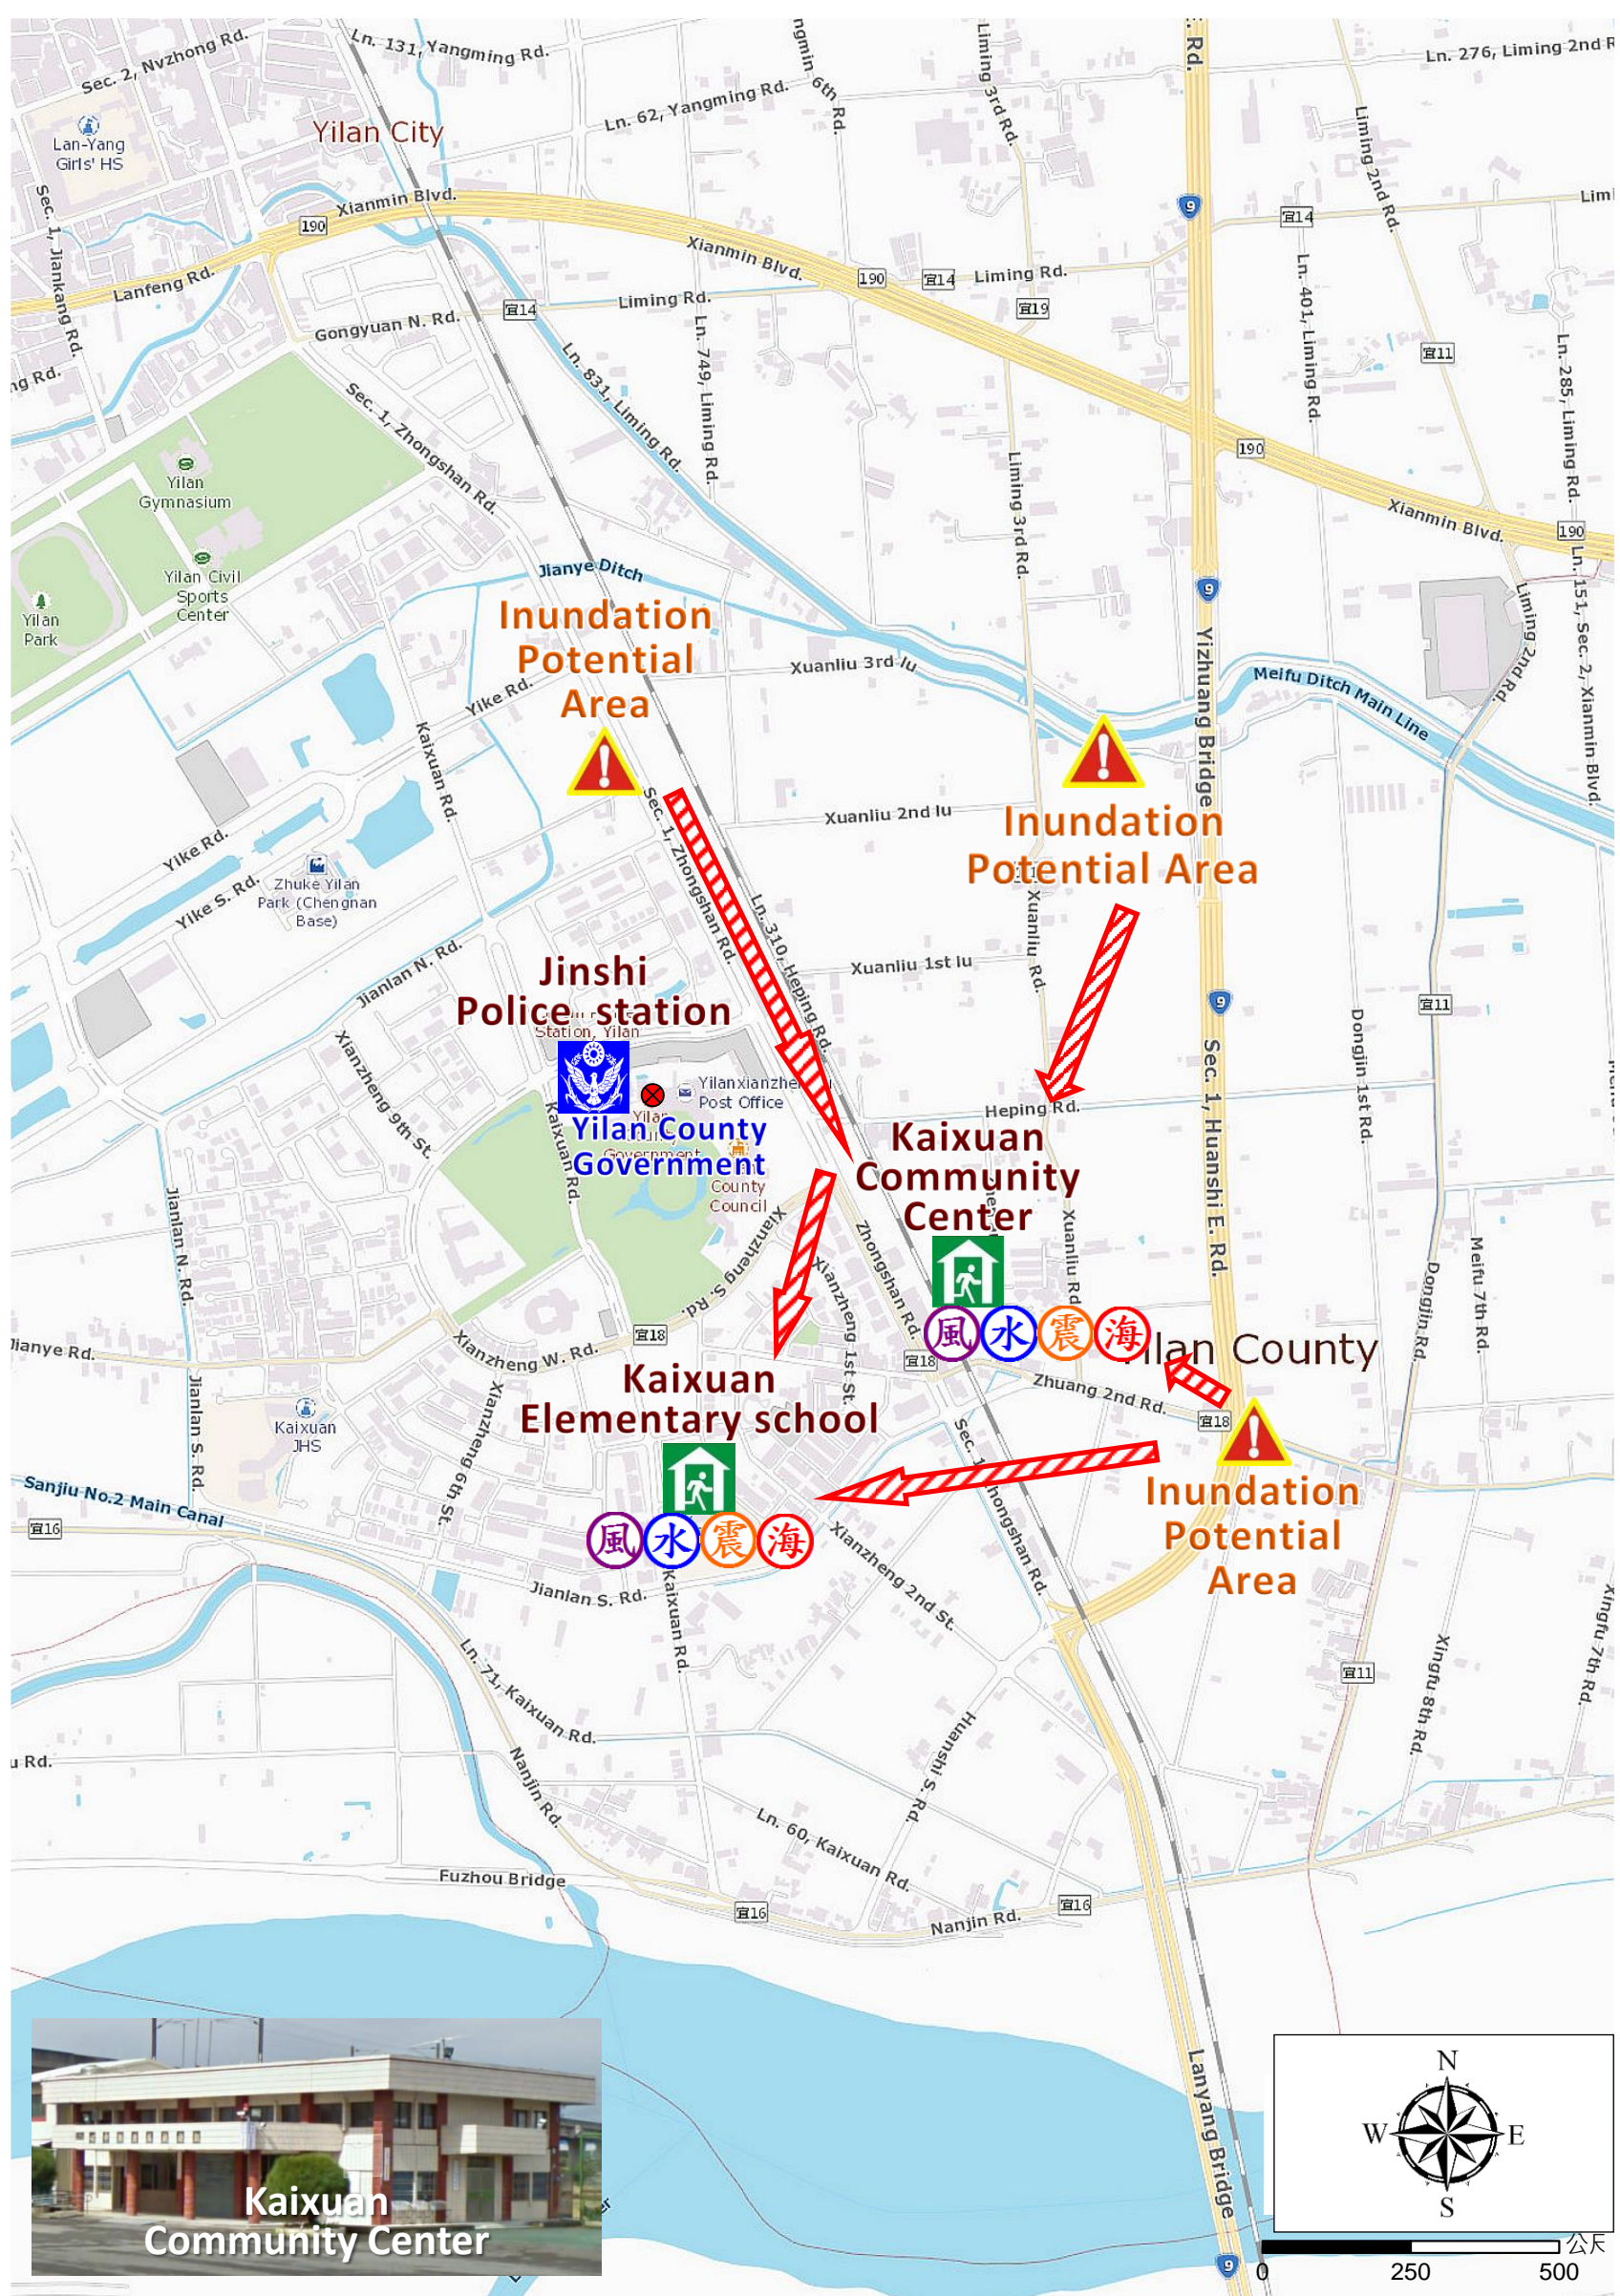

Kaixuan Community Center

Legends	Disaster relevant	Facility
Evac. direction	Disaster warning sign spot	Indoor Shelter
		Disaster category
		Police Station