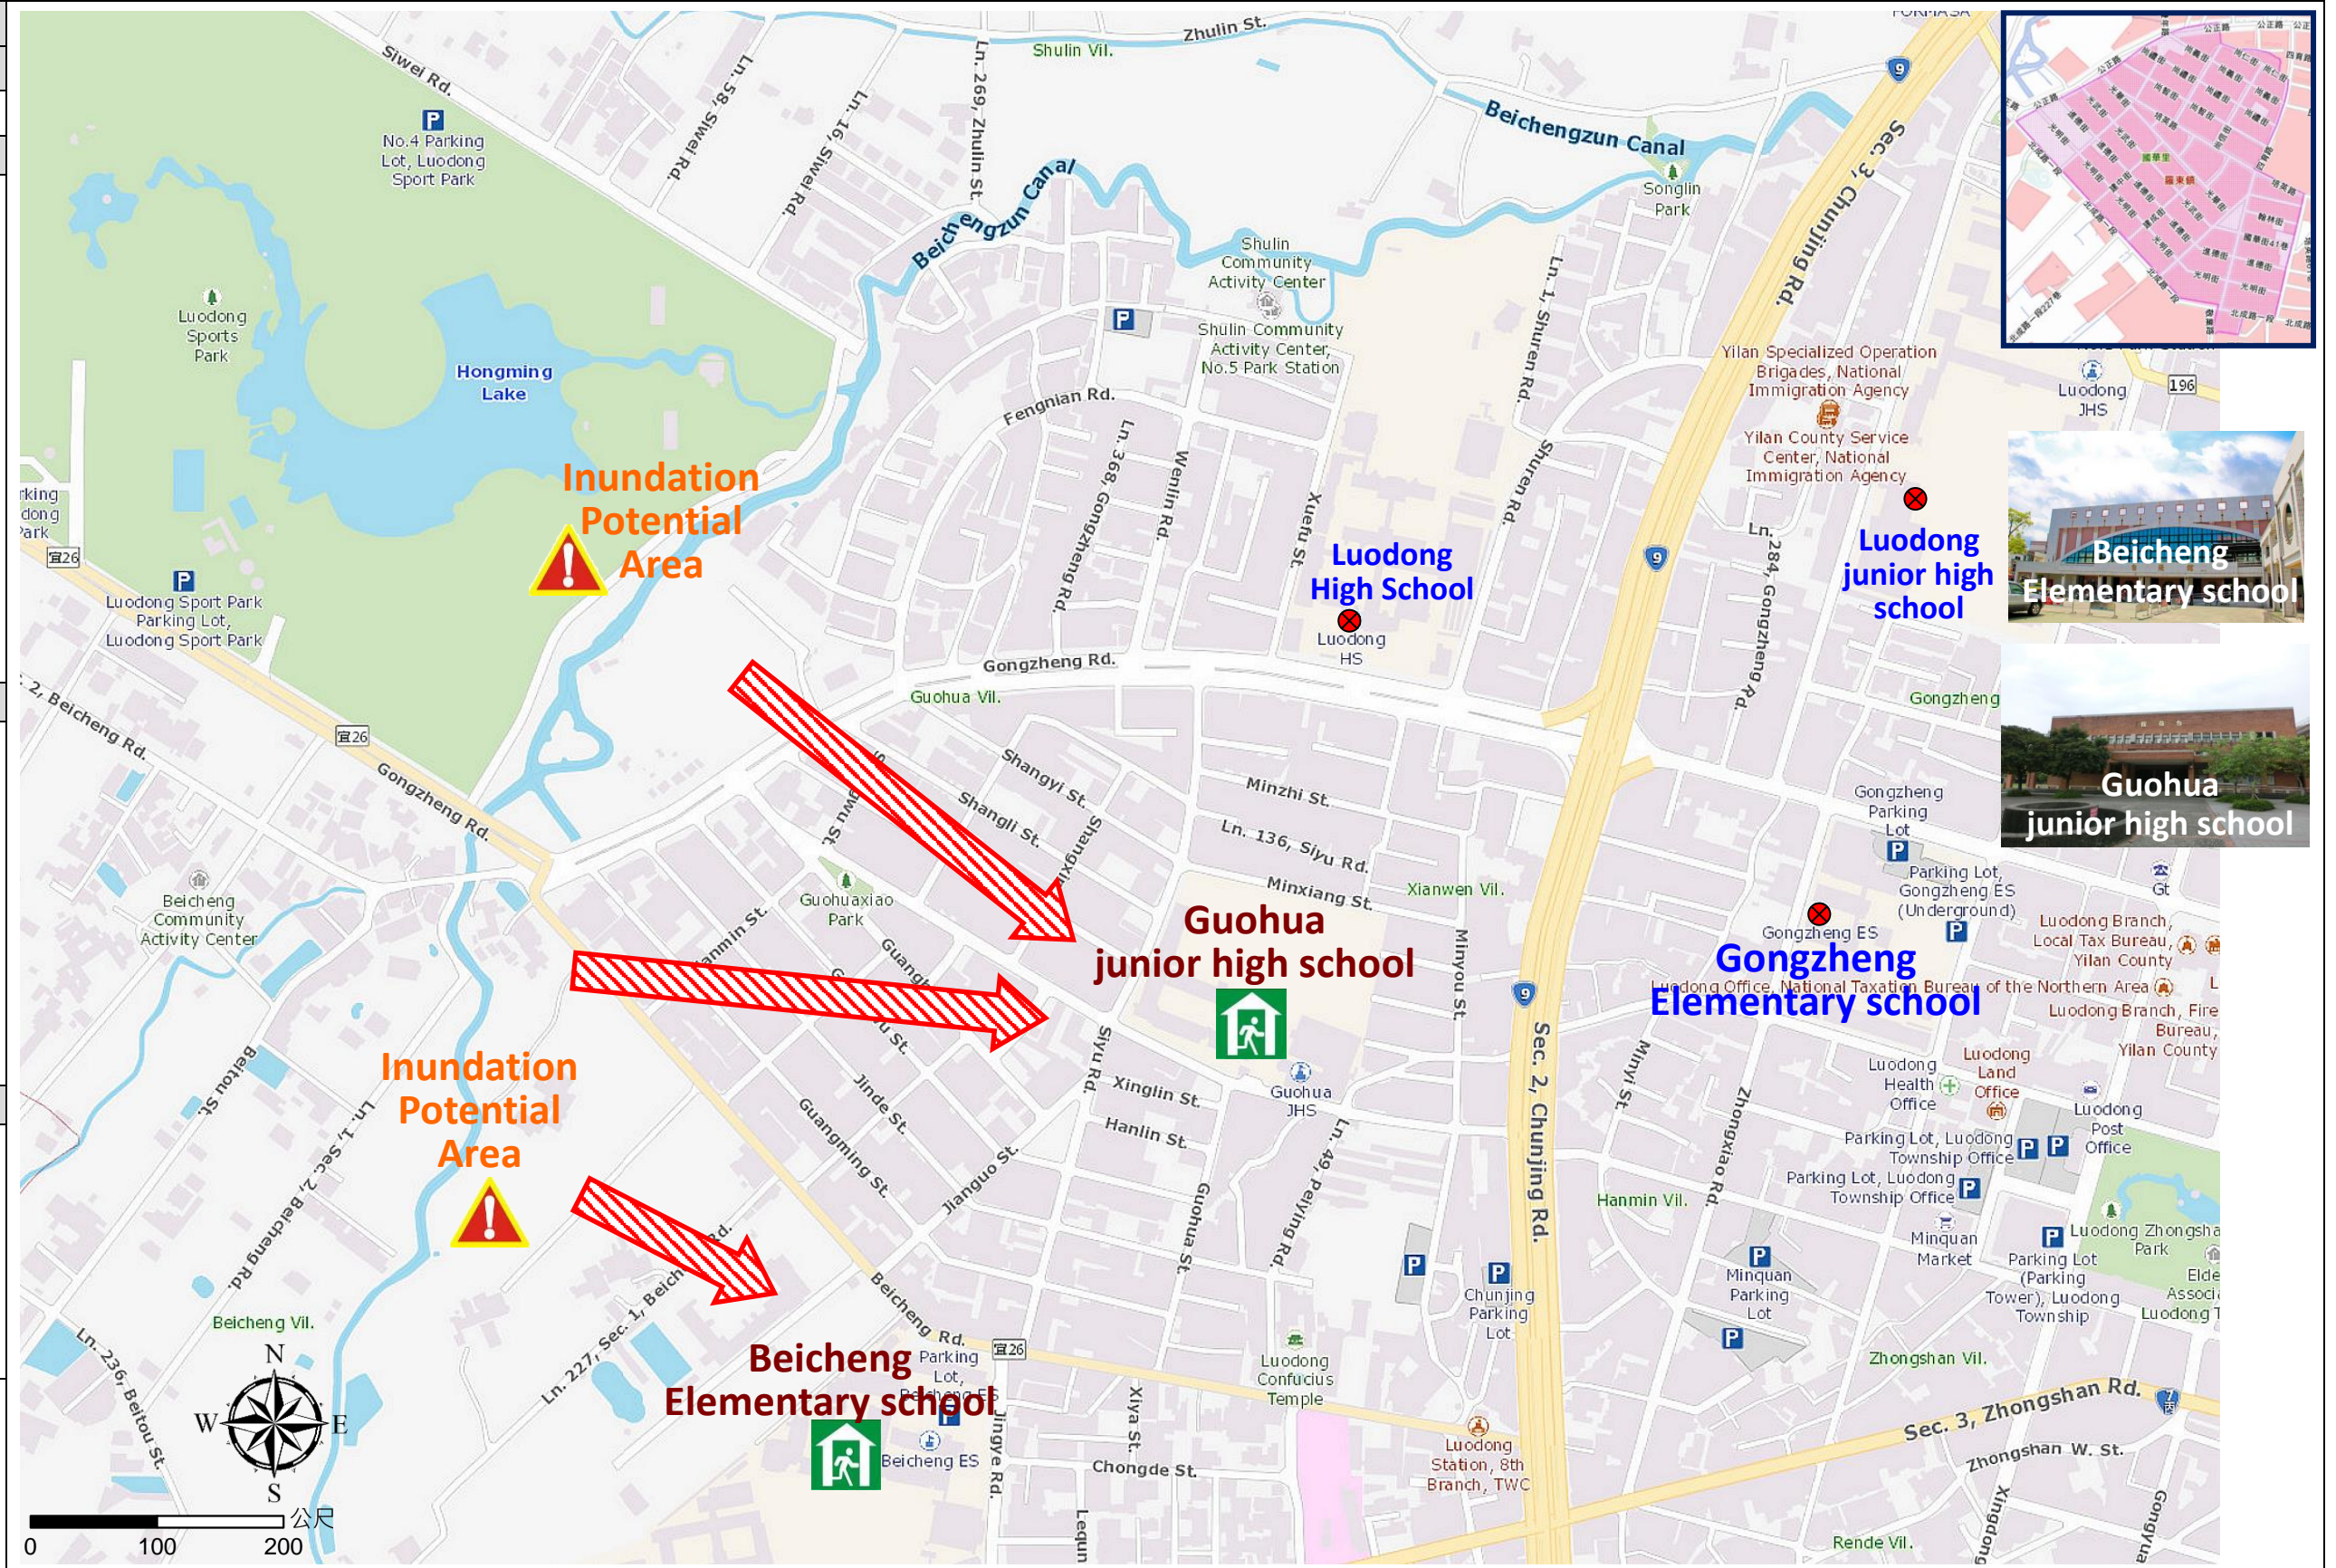

# Guohua Village Evacuation Route

No.1000202-014

- DPR Info. List
- Guohua Vil. Info.
- Population: 5,487
- Disaster Response Unit
1. Luodong Emergency Operation Center  
Tel: 03-9542550、03-9556243
  2. Chief of Village: 游文龍  
YOU WEN LONG  
Tel: 03-9610158  
Cell: 0937-162792
  3. Chenggong Police station  
Tel: 03-9542471
  4. Luodong Fire Branch  
Tel: 03-9562777
  5. Police 110, FD 119
  6. Road Department  
Tel: 03-9882058

- DPR Info.
1. Soil&Water Conserv,Bureau  
<http://246.swcb.gov.tw/>
  2. Water Resource Agency  
<http://www.wra.gov.tw/>
  3. Central Weather Bureau  
<http://www.cwb.gov.tw/>
  4. Yilan County FD  
<http://fire.e-land.gov.tw/>
  5. Luodong Township Office  
<http://www.lotong.gov.tw/>

Shelters

Guohua junior high school  
Area: 1445square meters  
Cap.: 306 ppl.  
Addr.: 101, Guohua St.  
Contact: 林昱宏  
LIN YU HONG  
Tel: 03-9545102#253

Beicheng Elementary school  
Area: 1503.75square meters  
Cap.: 319ppl.  
Addr.: 125, Sec.1, Beicheng Rd.  
Contact: 林昱宏  
LIN YU HONG  
Tel: 03-9545102#253

Made by Yilan County Fire Dep.  
Luodong Township Office  
January, 2023

Legends	Disaster relevant		Facility	
	 Evac. Direction	 Disaster warning sign spot	 Indoor Shelter	 Disaster category