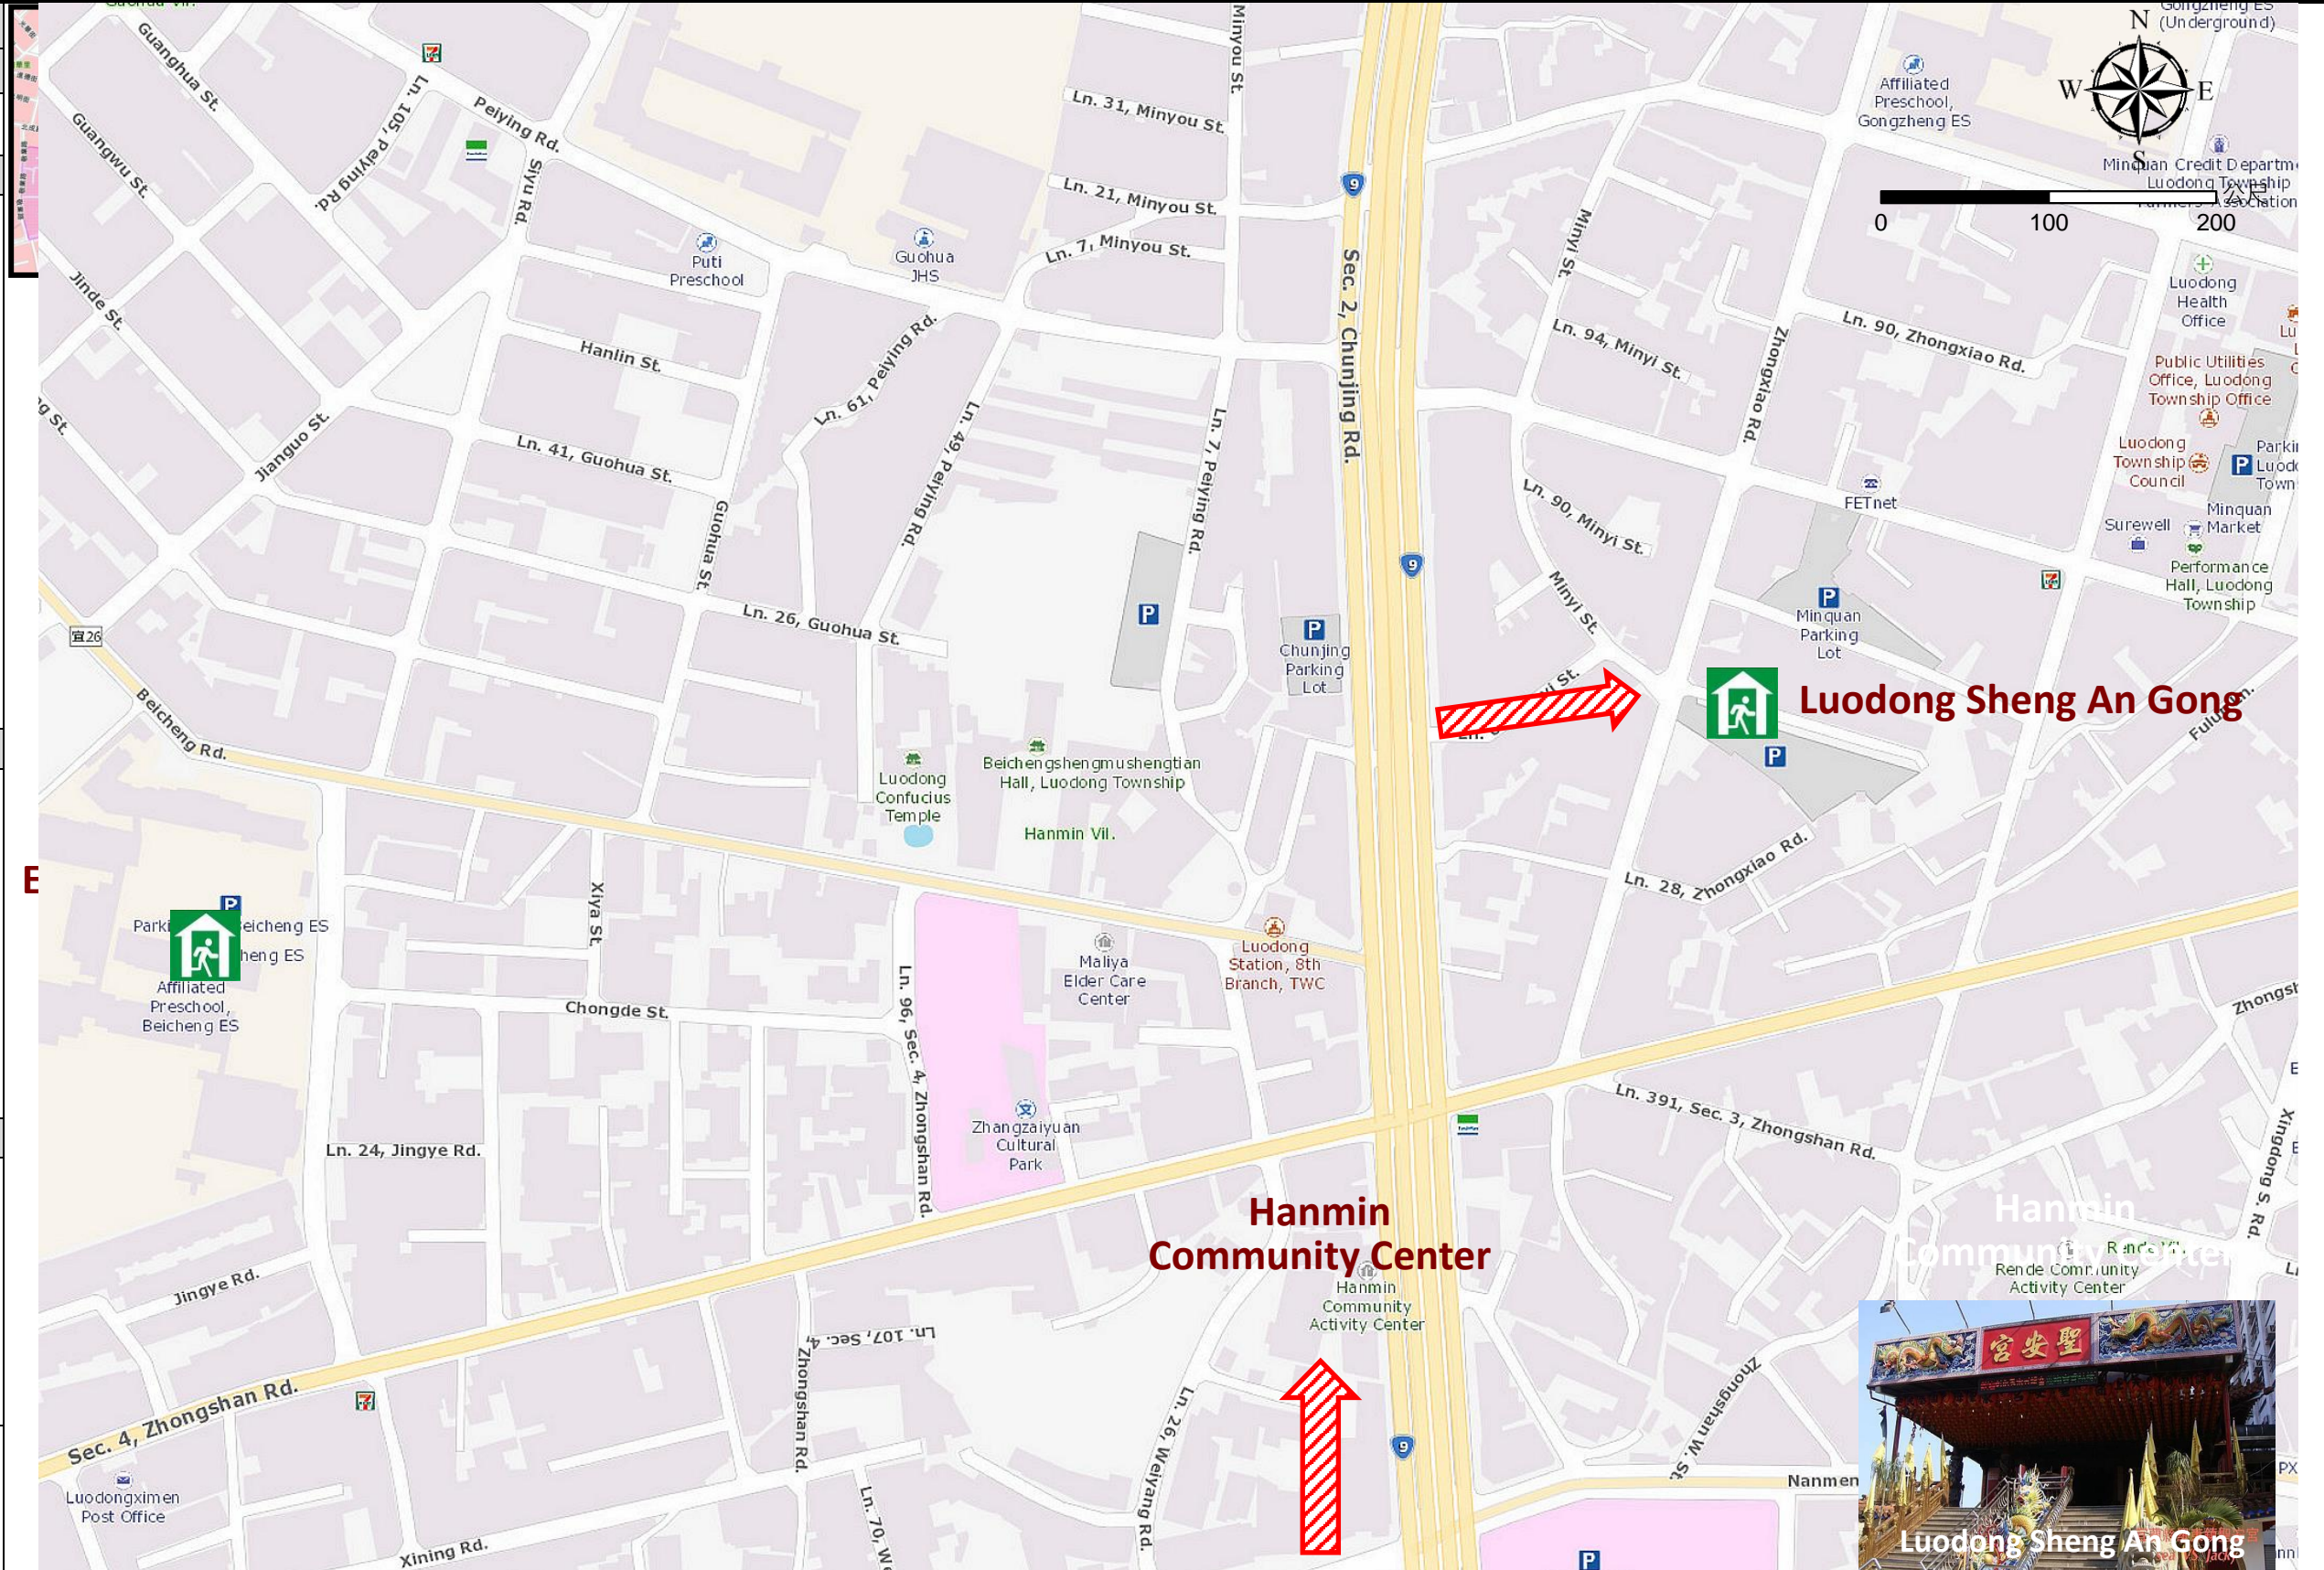

Hanmin Village Evacuation Route

No.1000202-016

DPR Info. List
Hanmin Vil. Info.
Population: 4,560
Disaster Response Unit
1. Luodong Emergency Operation Center Tel: 03-9542550 · 03-9556243
2. Chief of Village: 廖士謀 LIAO SHI MOU Tel: 03-9513083 Cell:0919-282161
3. Chenggong Police station Tel: 03-9542471
4. Luodong Fire Branch Tel: 03-9562777
5. Police 110, FD 119
6. Road Department Tel: 03-9882058

made by Yilan County Fire Dep.
Luodong Township Office
January, 2023

Legends	Disaster relevant		Facility	
	Evac. Direction	Disaster warning sign spot	Indoor Shelter	Disaster category