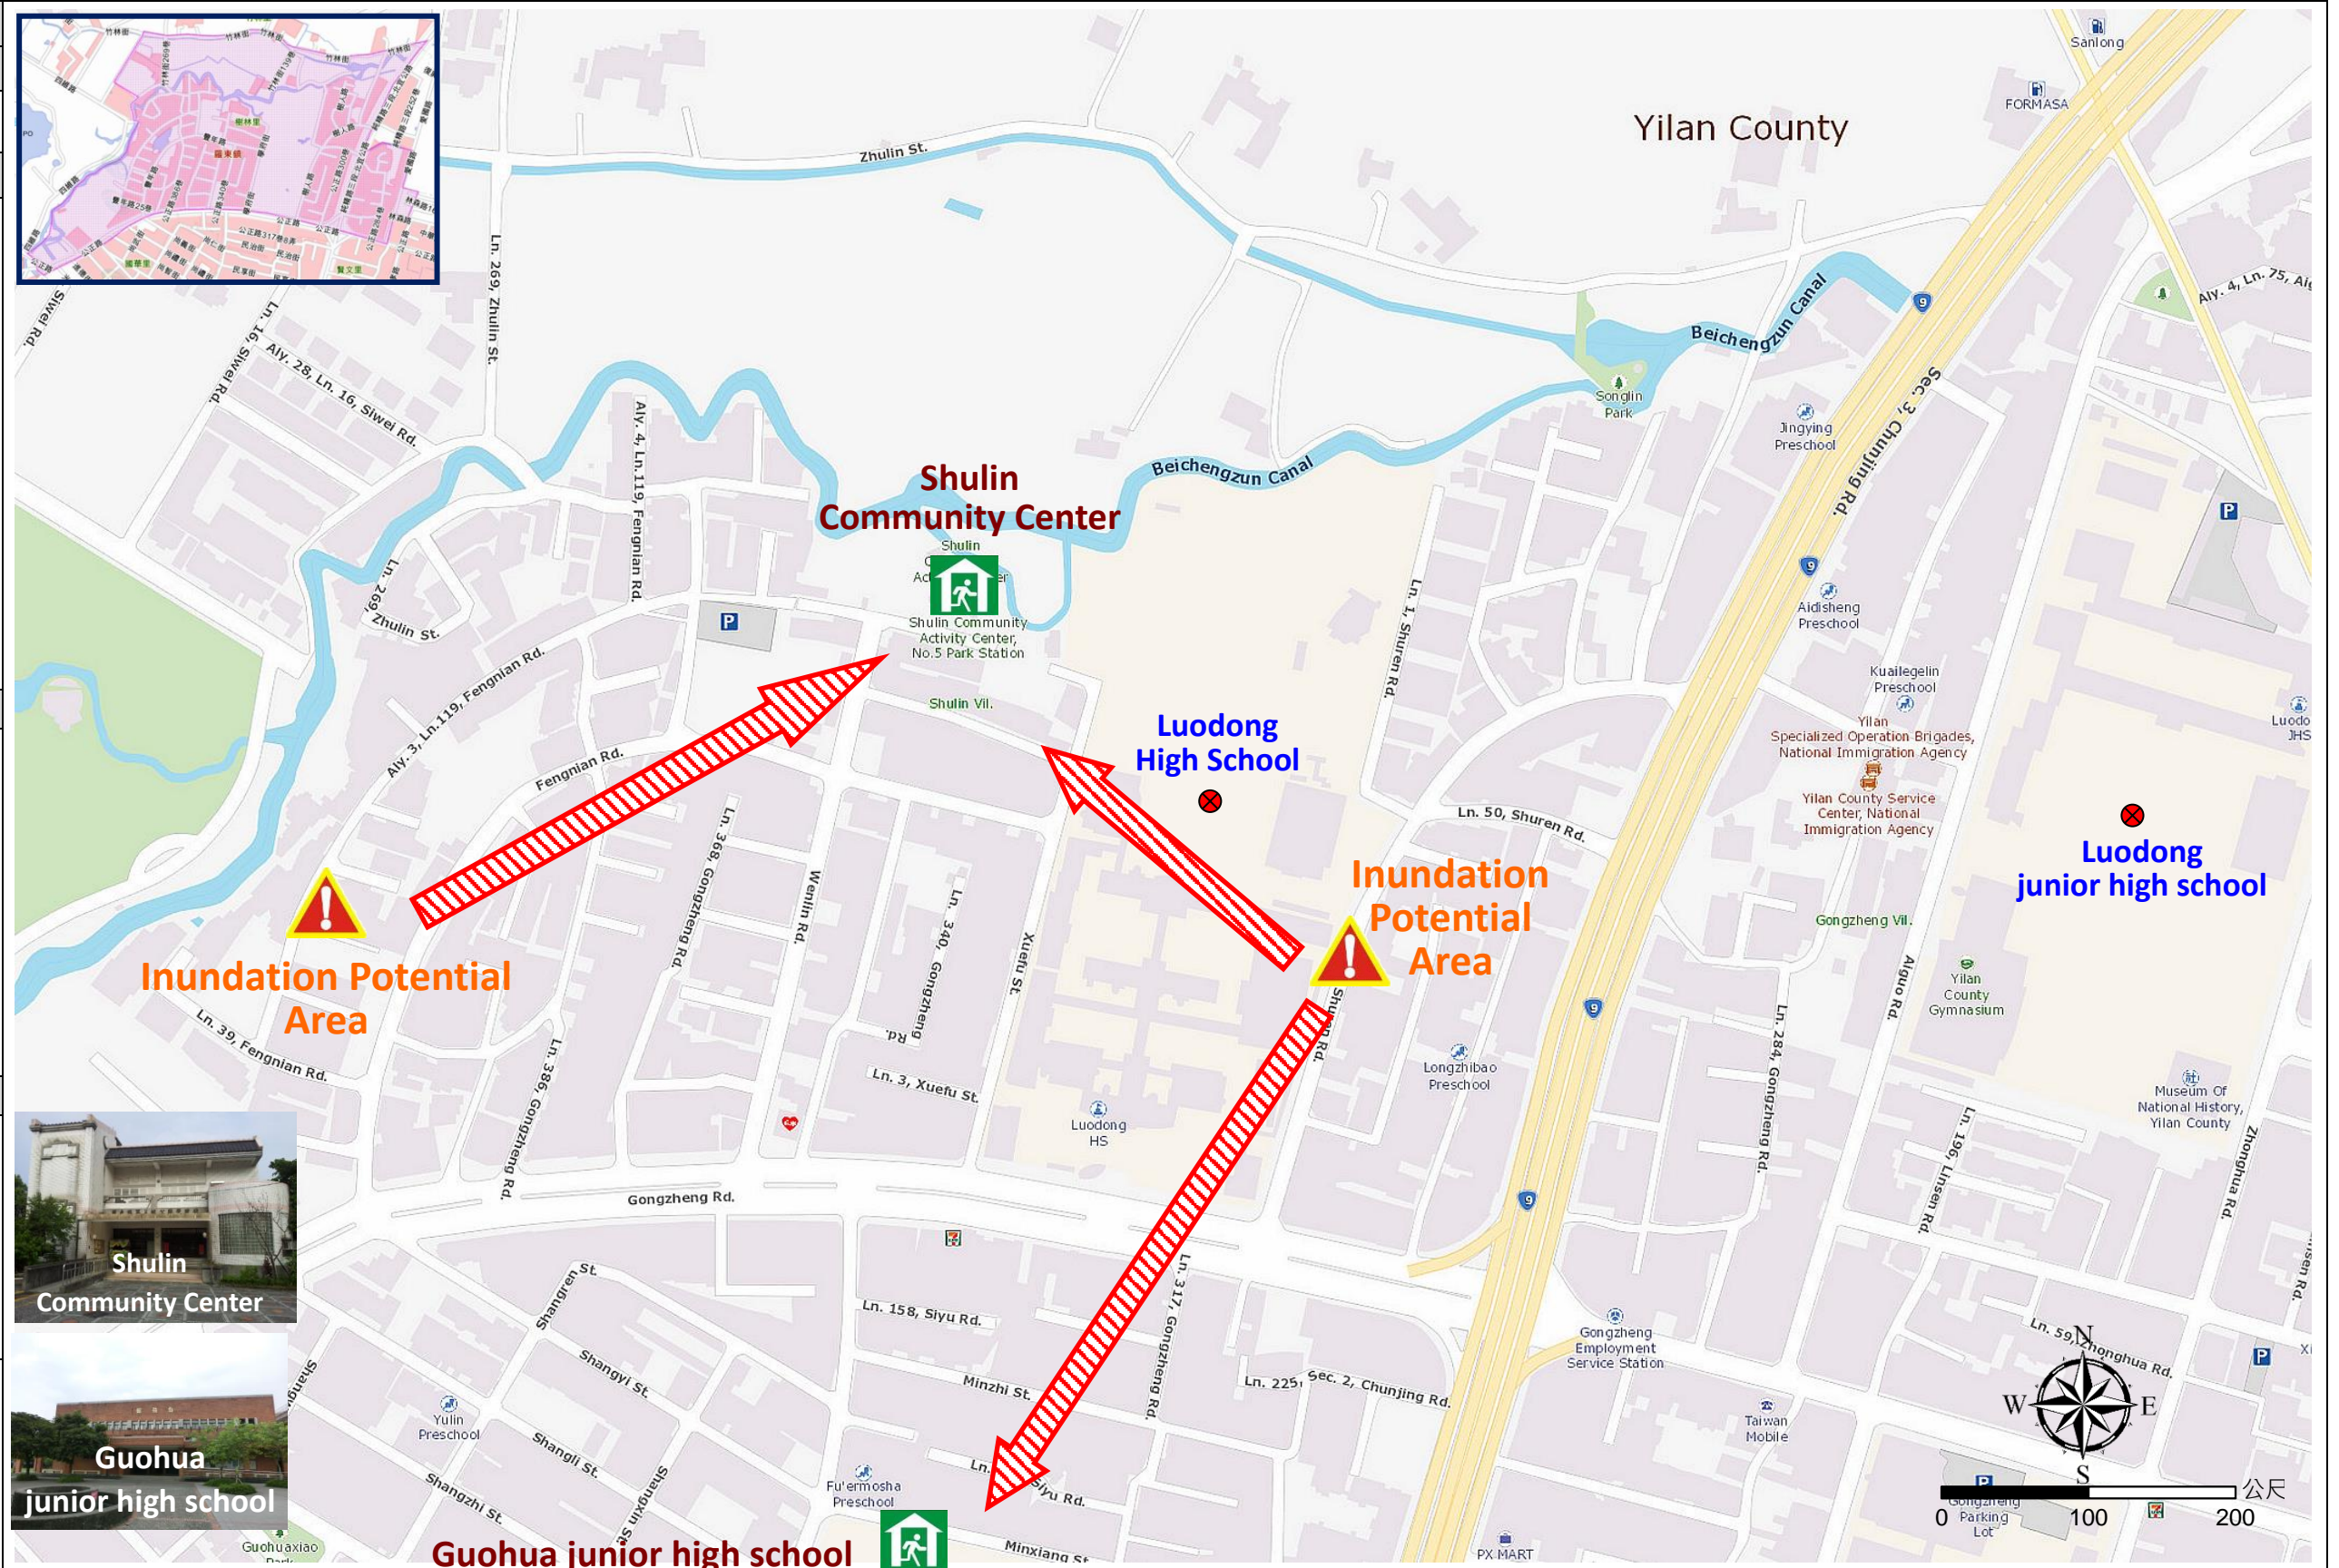

Shulin Village Evacuation Route

No.1000202-013

- DPR Info. List
- Shulin Vil. Info.
- Population: 4,306
- Disaster Response Unit
1. Luodong Emergency Operation Center
Tel: 03-9542550、03-9556243
 2. Chief of Village: 林淑如
LIN SHU RU
Cell: 0919-215745
 3. Gongzheng Police station
Tel: 03-9542029
 4. Luodong Fire Branch
Tel: 03-9562777
 5. Police 110, FD 119
 6. Road Department
Tel: 03-9882058

- DPR Info.
1. Soil&Water Conserv.,Bureau
<http://246.swcb.gov.tw/>
 2. Water Resource Agency
<http://www.wra.gov.tw/>
 3. Central Weather Bureau
<http://www.cwb.gov.tw/>
 4. Yilan County FD
<http://fire.e-land.gov.tw/>
 5. Luodong Township Office
<http://www.lotong.gov.tw/>

Made by Yilan County Fire Dep.
Luodong Township Office
January, 2023

Legends	Disaster relevant		Facility	
	 Evac. Direction	 Disaster warning sign spot	 Indoor Shelter	 Disaster category